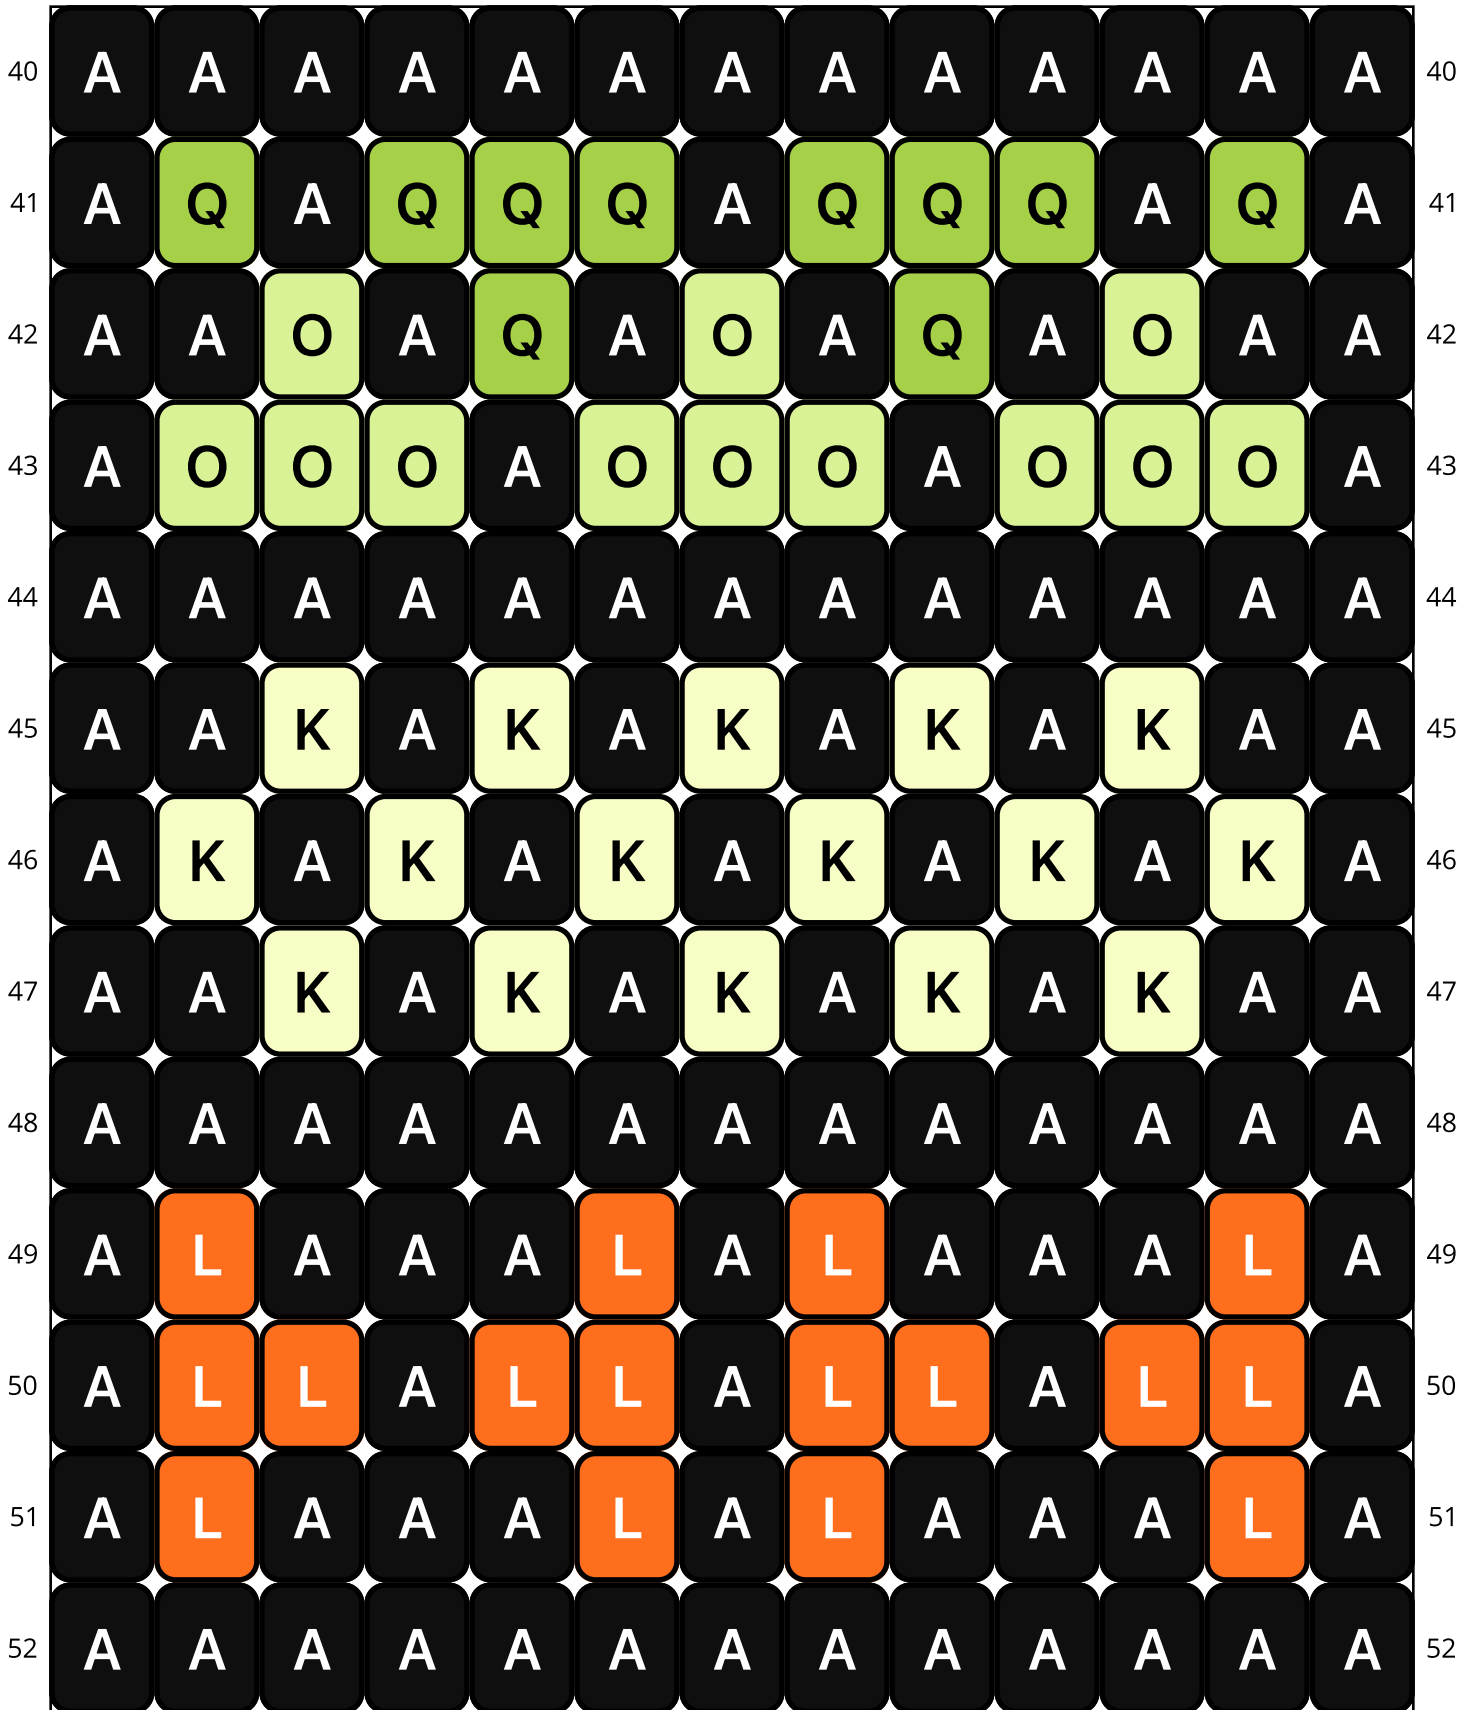

# Pretty Little Things

Type: Loom

Width: 13

Height: 61

Finished size: 0.7 x 4.0"

Total beads: 793

© The Pixel Zone

[thepixelzone.com](http://thepixelzone.com)

## Word Chart

Starting bead: Top Left

Row 1 (R) (13)A

Row 2 (R) (1)A, (1)B, (1)A, (3)B, (1)A, (3)B, (1)A, (1)B, (1)A

Row 3 (R) (1)A, (1)B, (1)A, (1)B, (1)A, (1)B, (1)A, (1)B, (1)A, (1)B, (1)A, (1)B, (1)A

Row 4 (R) (1)A, (3)B, (1)A, (3)B, (1)A, (3)B, (1)A