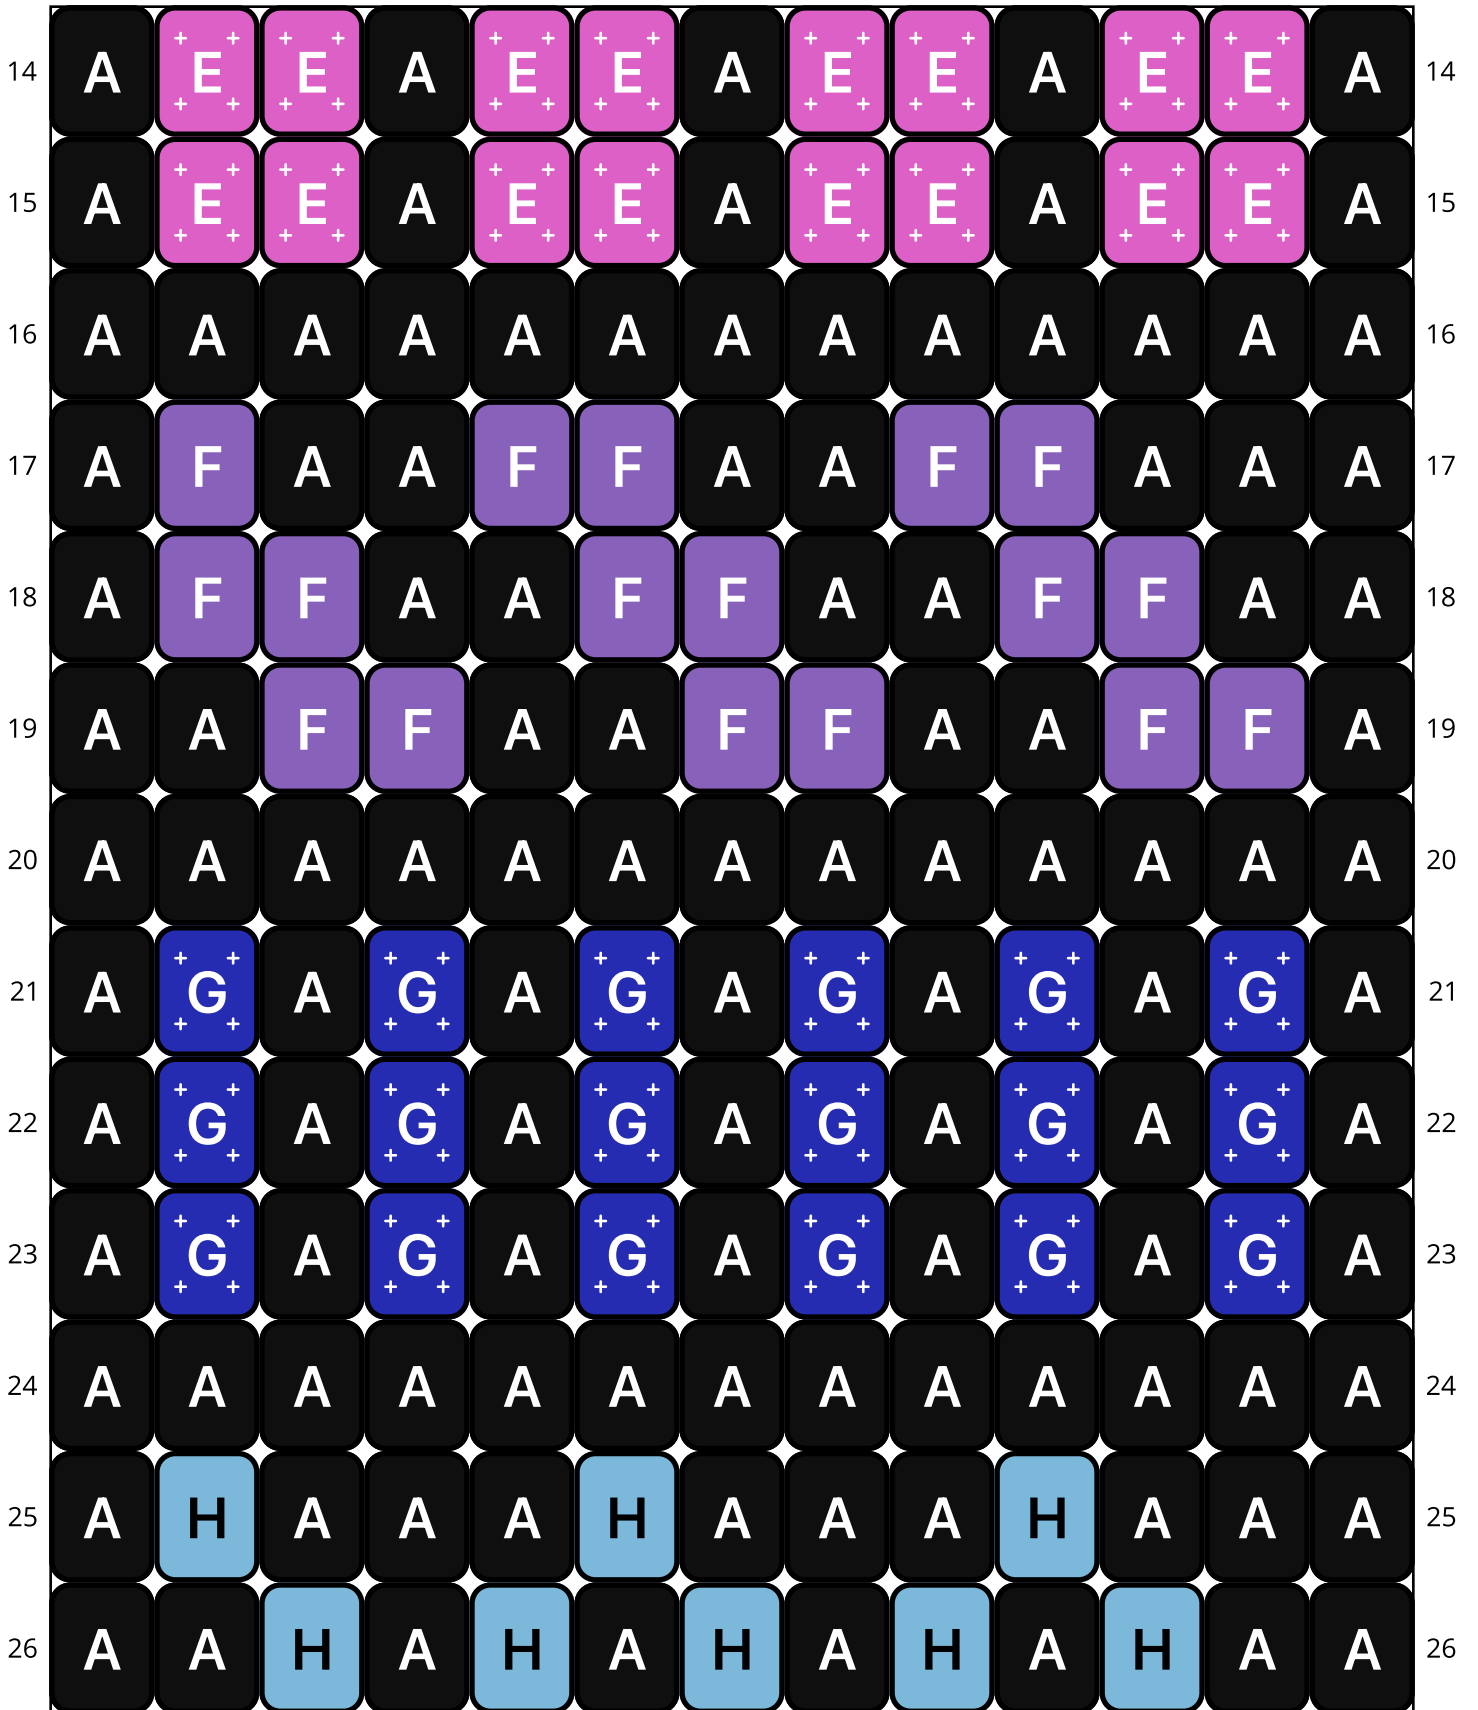

# Pretty Little Things

Type: Loom

Width: 13

Height: 61

Finished size: 0.7 x 4.0"

Total beads: 793

© The Pixel Zone

[thepixelzone.com](http://thepixelzone.com)

## Word Chart

Starting bead: Top Left

Row 1 (R) (13)A

Row 2 (R) (1)A, (1)B, (1)A, (3)B, (1)A, (3)B, (1)A, (1)B, (1)A

Row 3 (R) (1)A, (1)B, (1)A, (1)B, (1)A, (1)B, (1)A, (1)B, (1)A, (1)B, (1)A, (1)B, (1)A

Row 4 (R) (1)A, (3)B, (1)A, (3)B, (1)A, (3)B, (1)A