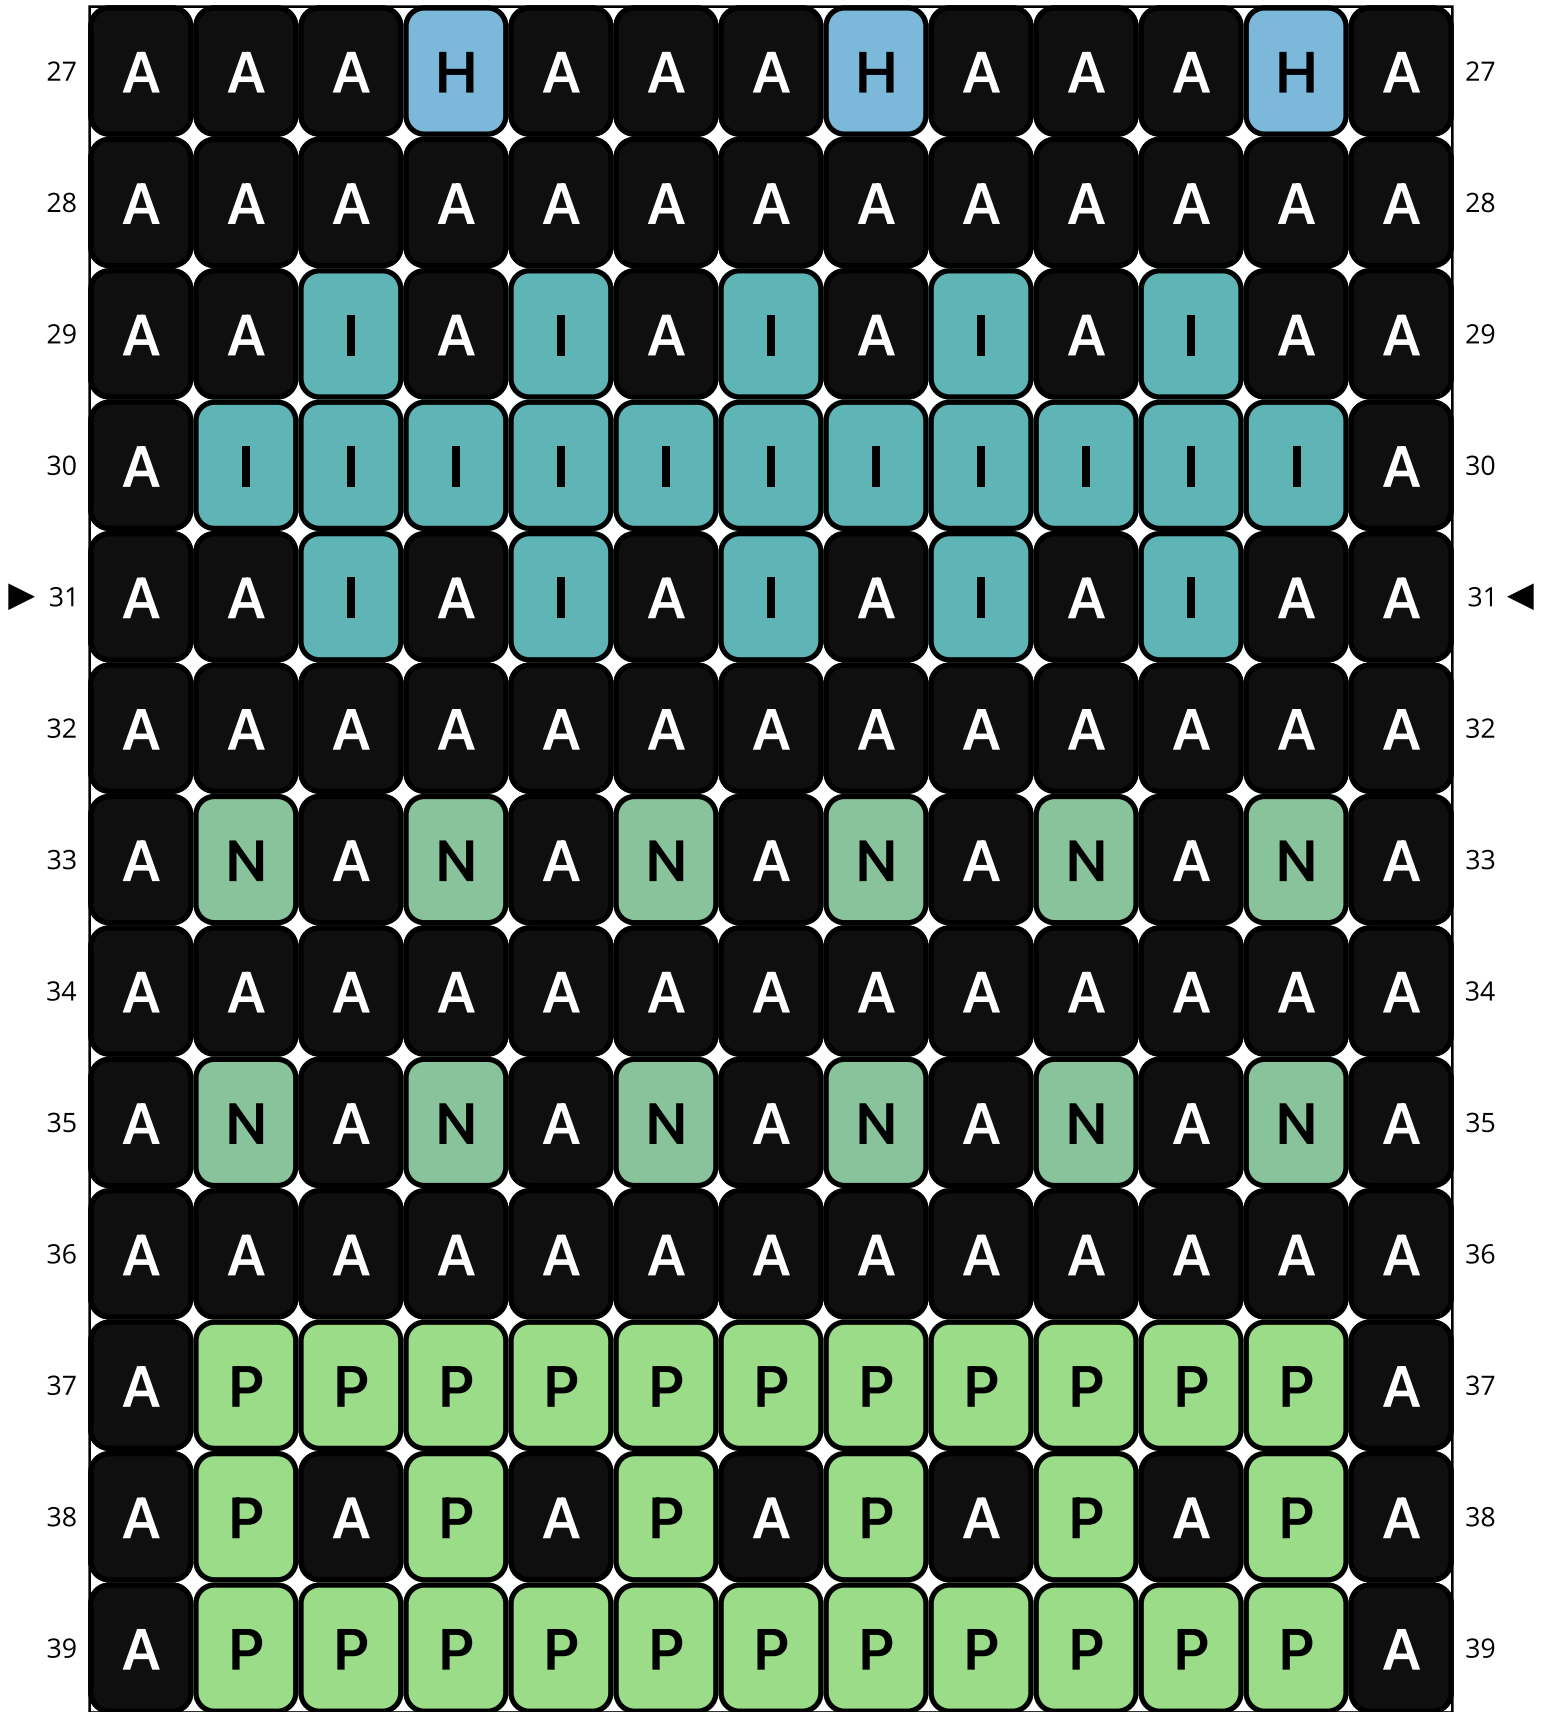

# Pretty Little Things

Type: Loom

Width: 13

Height: 61

Finished size: 0.7 x 4.0"

Total beads: 793

© The Pixel Zone

[thepixelzone.com](http://thepixelzone.com)

## Word Chart

Starting bead: Top Left

Row 1 (R) (13)A

Row 2 (R) (1)A, (1)B, (1)A, (3)B, (1)A, (3)B, (1)A, (1)B, (1)A

Row 3 (R) (1)A, (1)B, (1)A, (1)B, (1)A, (1)B, (1)A, (1)B, (1)A, (1)B, (1)A, (1)B, (1)A

Row 4 (R) (1)A, (3)B, (1)A, (3)B, (1)A, (3)B, (1)A