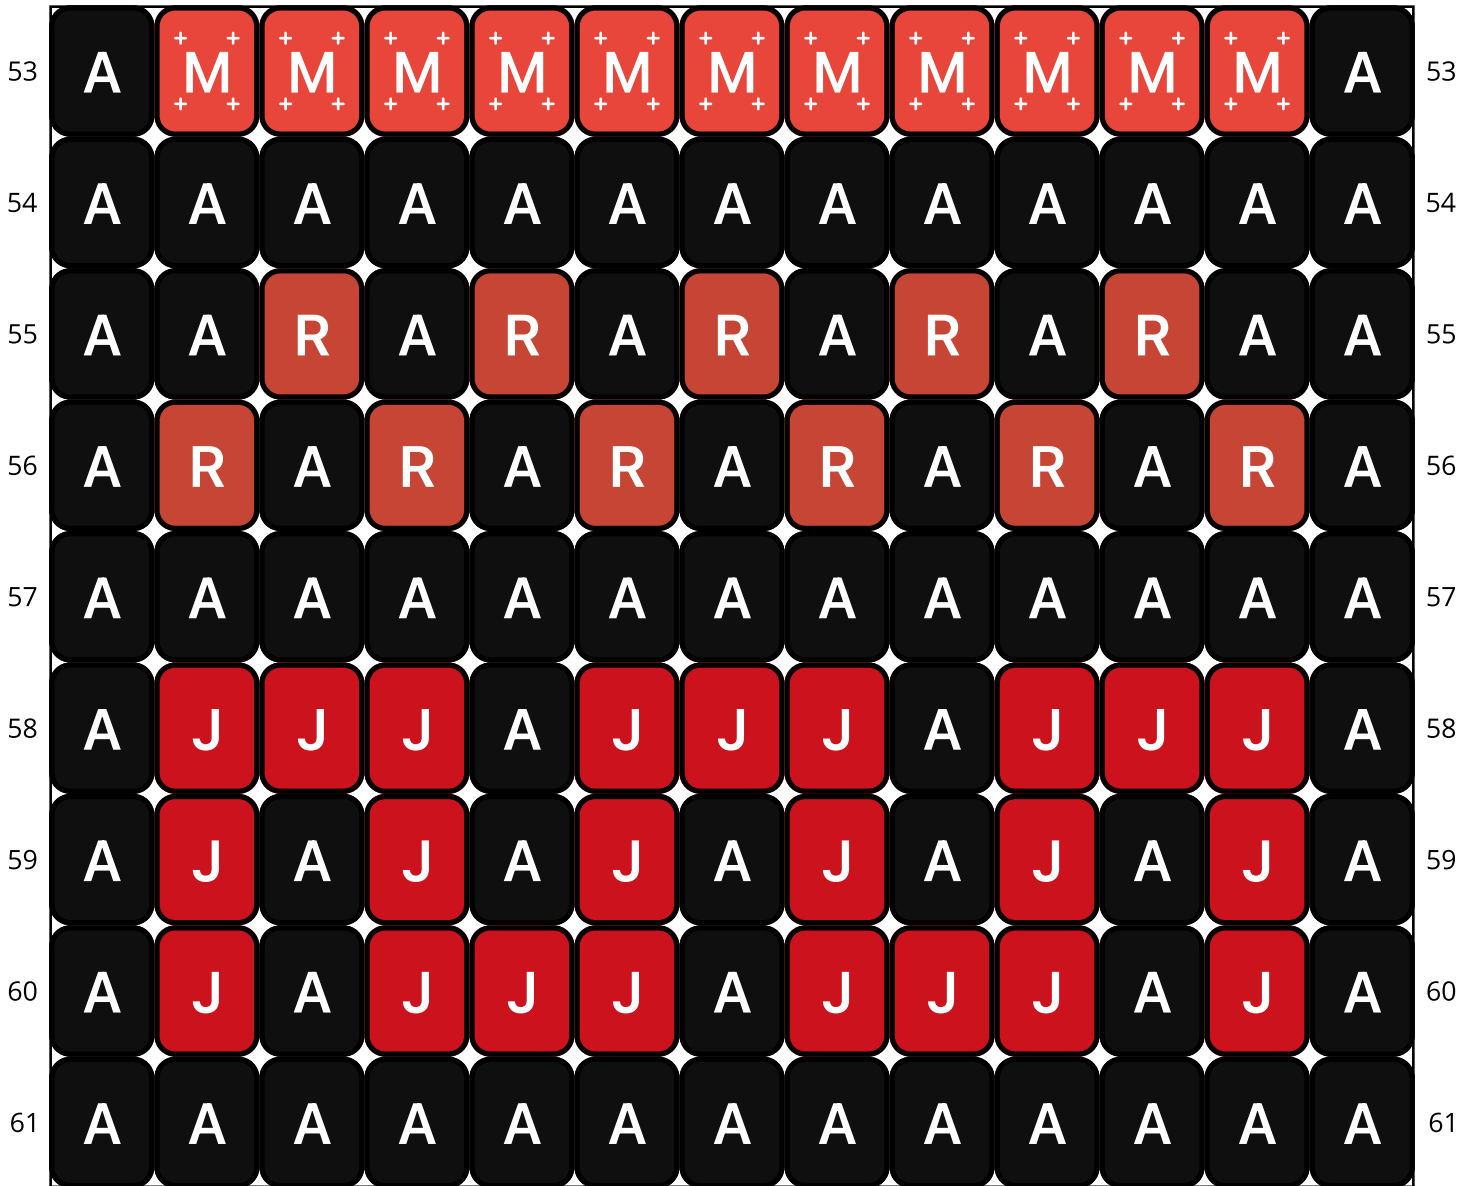

# Pretty Little Things

Type: Loom

Width: 13

Height: 61

Finished size: 0.7 x 4.0"

Total beads: 793

© The Pixel Zone

[thepixelzone.com](http://thepixelzone.com)

## Word Chart

Starting bead: Top Left

Row 1 (R) (13)A

Row 2 (R) (1)A, (1)B, (1)A, (3)B, (1)A, (3)B, (1)A, (1)B, (1)A

Row 3 (R) (1)A, (1)B, (1)A, (1)B, (1)A, (1)B, (1)A, (1)B, (1)A, (1)B, (1)A, (1)B, (1)A

Row 4 (R) (1)A, (3)B, (1)A, (3)B, (1)A, (3)B, (1)A