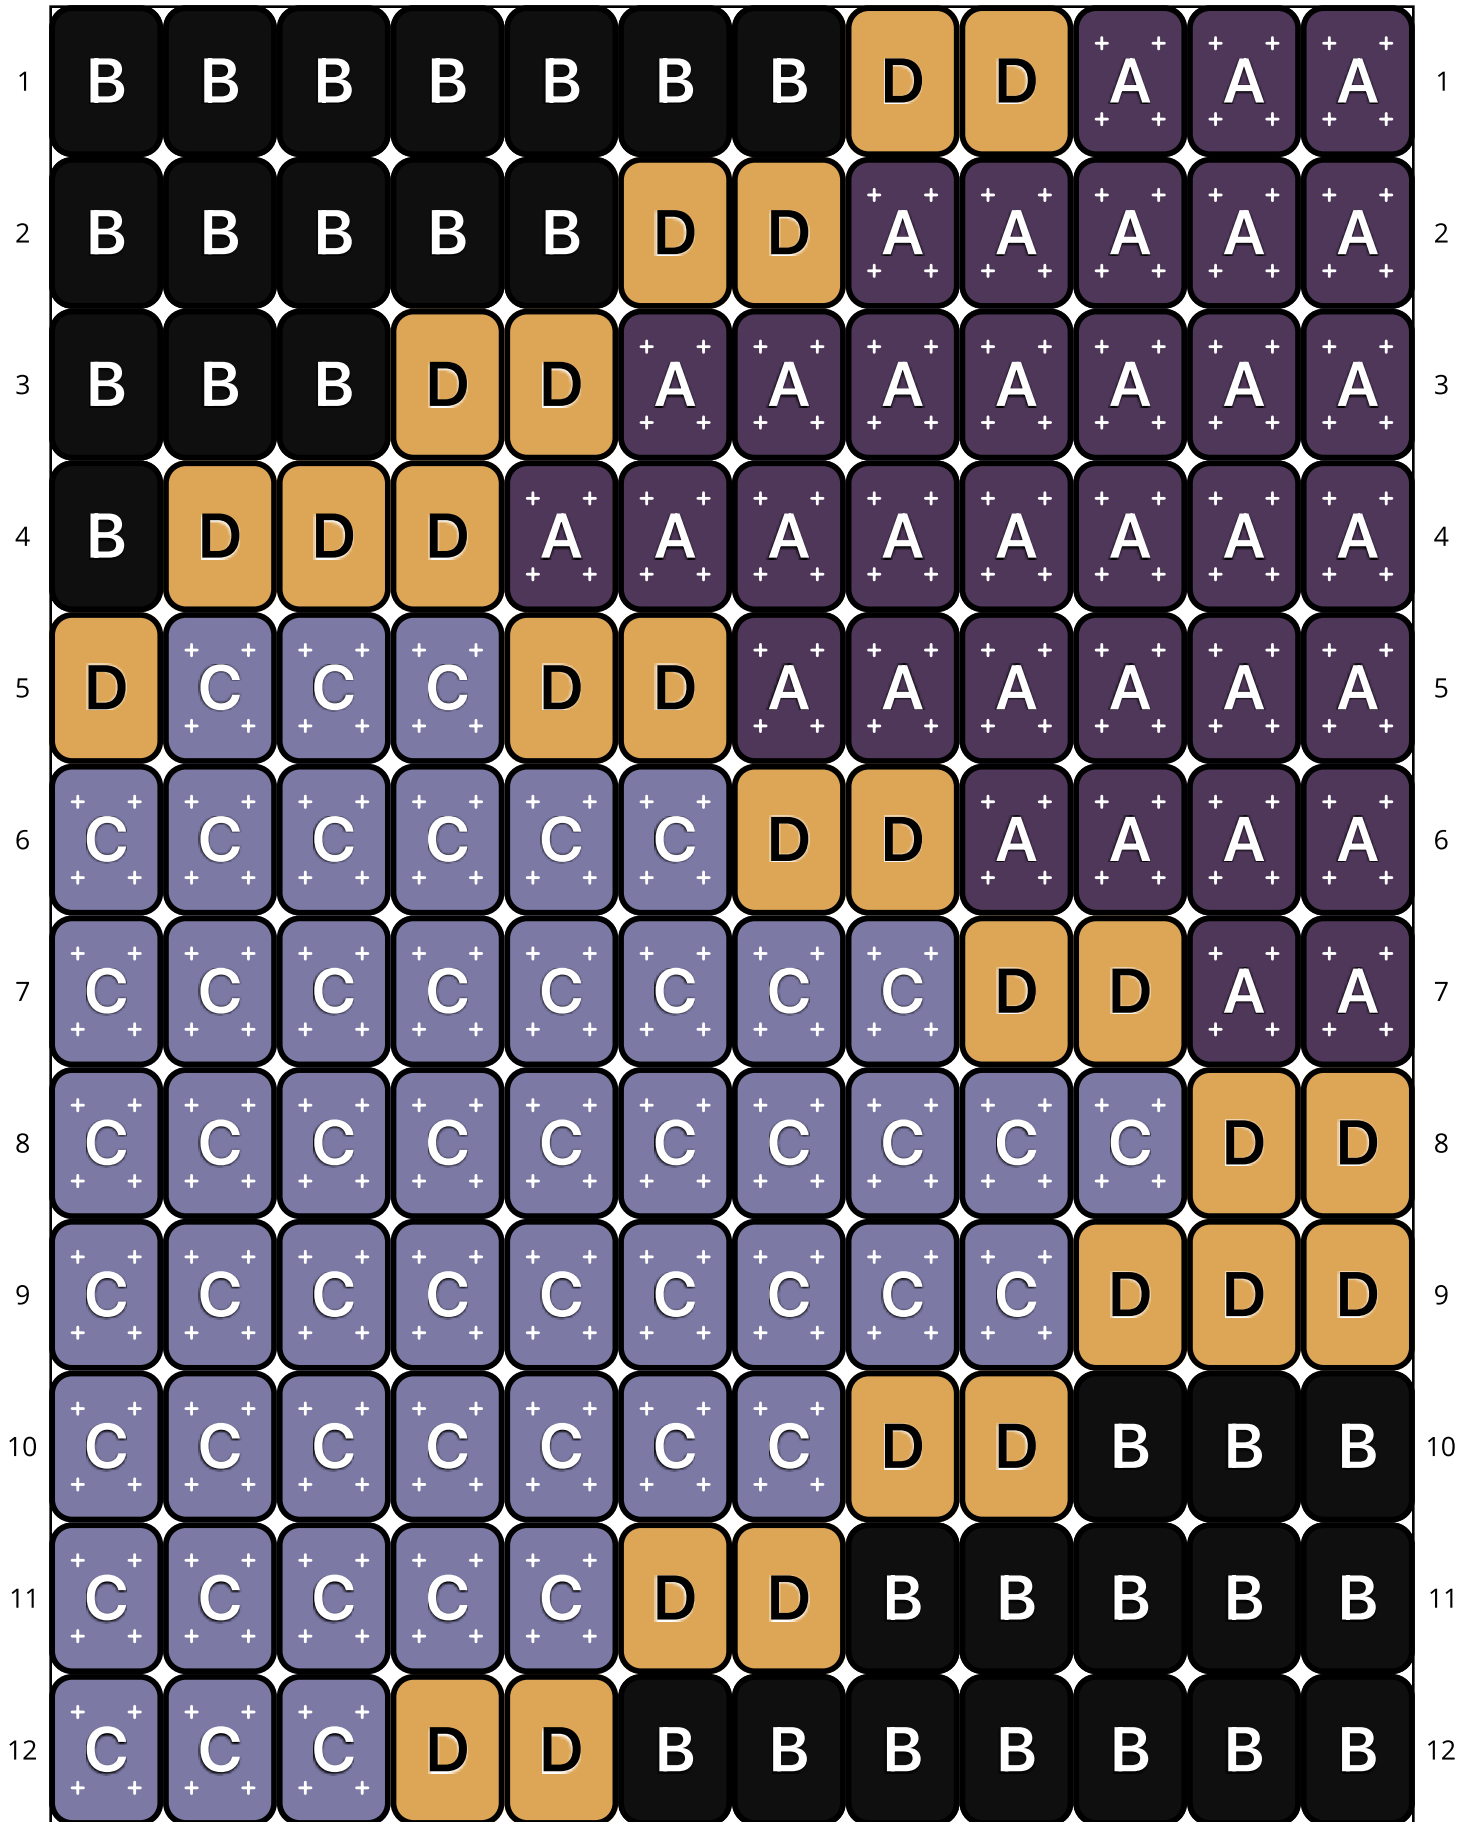

# Purp Tri

Type: Loom

Width: 12

Height: 68

Finished size: 0.6 x 4.5"

Total beads: 816

© 2025 Just Bead It

Loom Bead Pattern | Personal Use ONLY

## Word Chart

Starting bead: Top Right

Row 1 (L) (3)A, (2)D, (7)B

Row 2 (L) (5)A, (2)D, (5)B

Row 3 (L) (7)A, (2)D, (3)B

Row 4 (L) (8)A, (3)D, (1)B

Row 5 (L) (6)A, (2)D, (3)C, (1)D

Row 6 (L) (4)A, (2)D, (6)C

Row 7 (L) (2)A, (2)D, (8)C

Row 8 (L) (2)D, (10)C

Row 9 (L) (3)D, (9)C

Row 10 (L) (3)B, (2)D, (7)C

Row 11 (L) (5)B, (2)D, (5)C

Row 12 (L) (7)B, (2)D, (3)C

Row 13 (L) (8)B, (3)D, (1)C

Row 14 (L) (6)B, (2)D, (3)A, (1)D

Row 15 (L) (4)B, (2)D, (6)A

Row 16 (L) (2)B, (2)D, (8)A

Row 17 (L) (2)D, (10)A

Row 18 (L) (1)D, (11)A

Row 19 (L) (1)C, (2)D, (9)A

Row 20 (L) (3)C, (2)D, (7)A

Row 21 (L) (5)C, (2)D, (5)A

Row 22 (L) (7)C, (2)D, (3)A