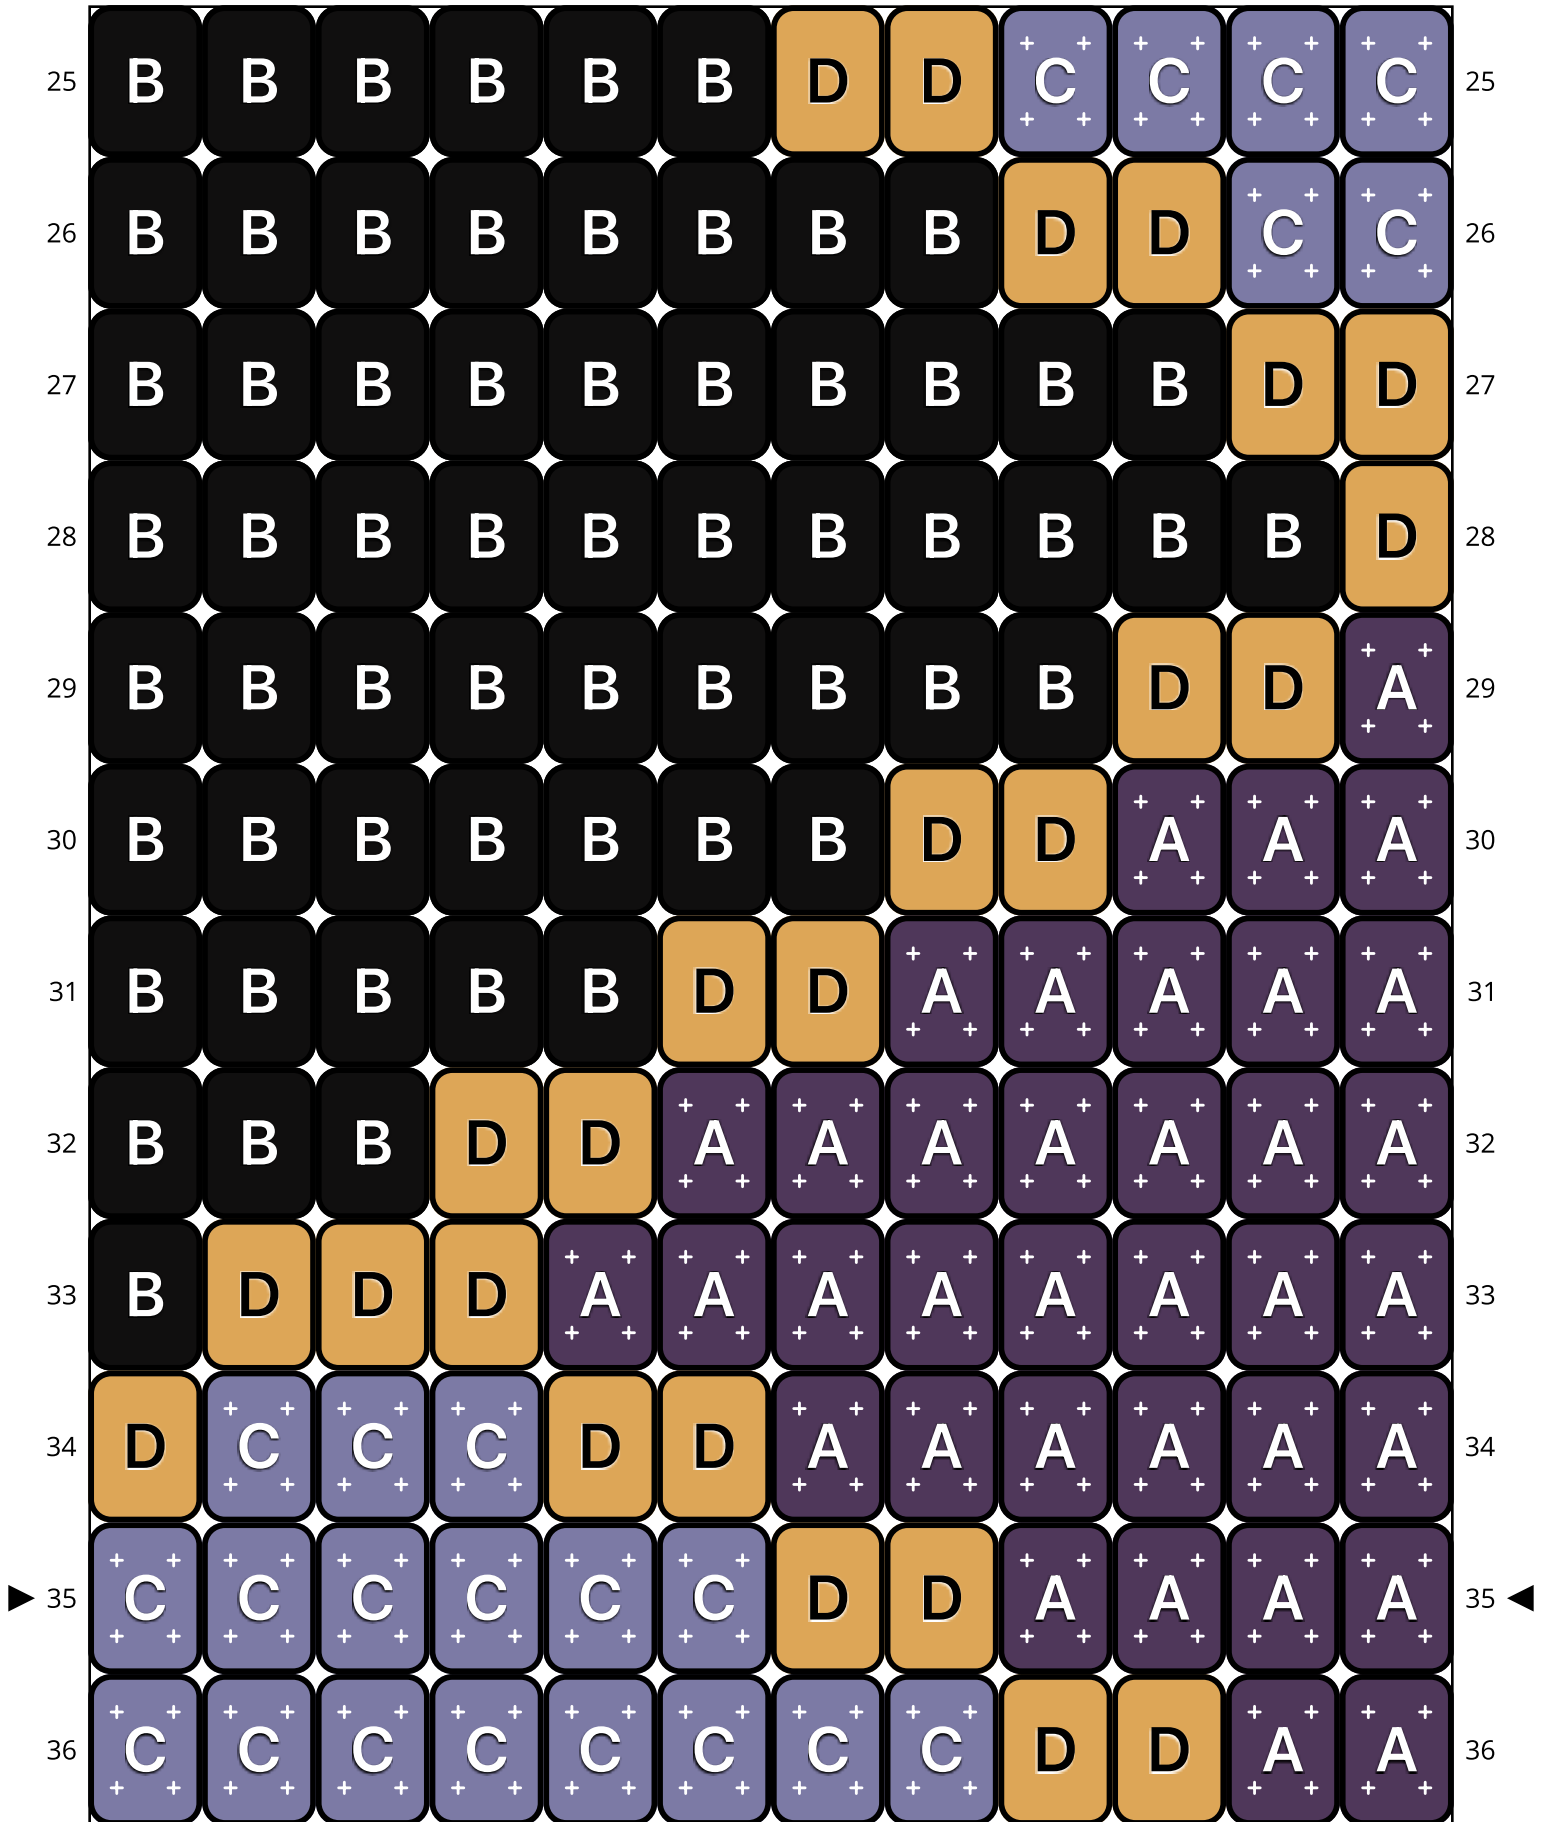

# Purp Tri

Type: Loom

Width: 12

Height: 68

Finished size: 0.6 x 4.5"

Total beads: 816

© 2025 Just Bead It

Loom Bead Pattern | Personal Use ONLY

## Word Chart

Starting bead: Top Right

Row 1 (L) (3)A, (2)D, (7)B

Row 2 (L) (5)A, (2)D, (5)B

Row 3 (L) (7)A, (2)D, (3)B

Row 4 (L) (8)A, (3)D, (1)B

Row 5 (L) (6)A, (2)D, (3)C, (1)D

Row 6 (L) (4)A, (2)D, (6)C

Row 7 (L) (2)A, (2)D, (8)C

Row 8 (L) (2)D, (10)C

Row 9 (L) (3)D, (9)C

Row 10 (L) (3)B, (2)D, (7)C

Row 11 (L) (5)B, (2)D, (5)C

Row 12 (L) (7)B, (2)D, (3)C

Row 13 (L) (8)B, (3)D, (1)C

Row 14 (L) (6)B, (2)D, (3)A, (1)D

Row 15 (L) (4)B, (2)D, (6)A

Row 16 (L) (2)B, (2)D, (8)A

Row 17 (L) (2)D, (10)A

Row 18 (L) (1)D, (11)A

Row 19 (L) (1)C, (2)D, (9)A

Row 20 (L) (3)C, (2)D, (7)A

Row 21 (L) (5)C, (2)D, (5)A

Row 22 (L) (7)C, (2)D, (3)A