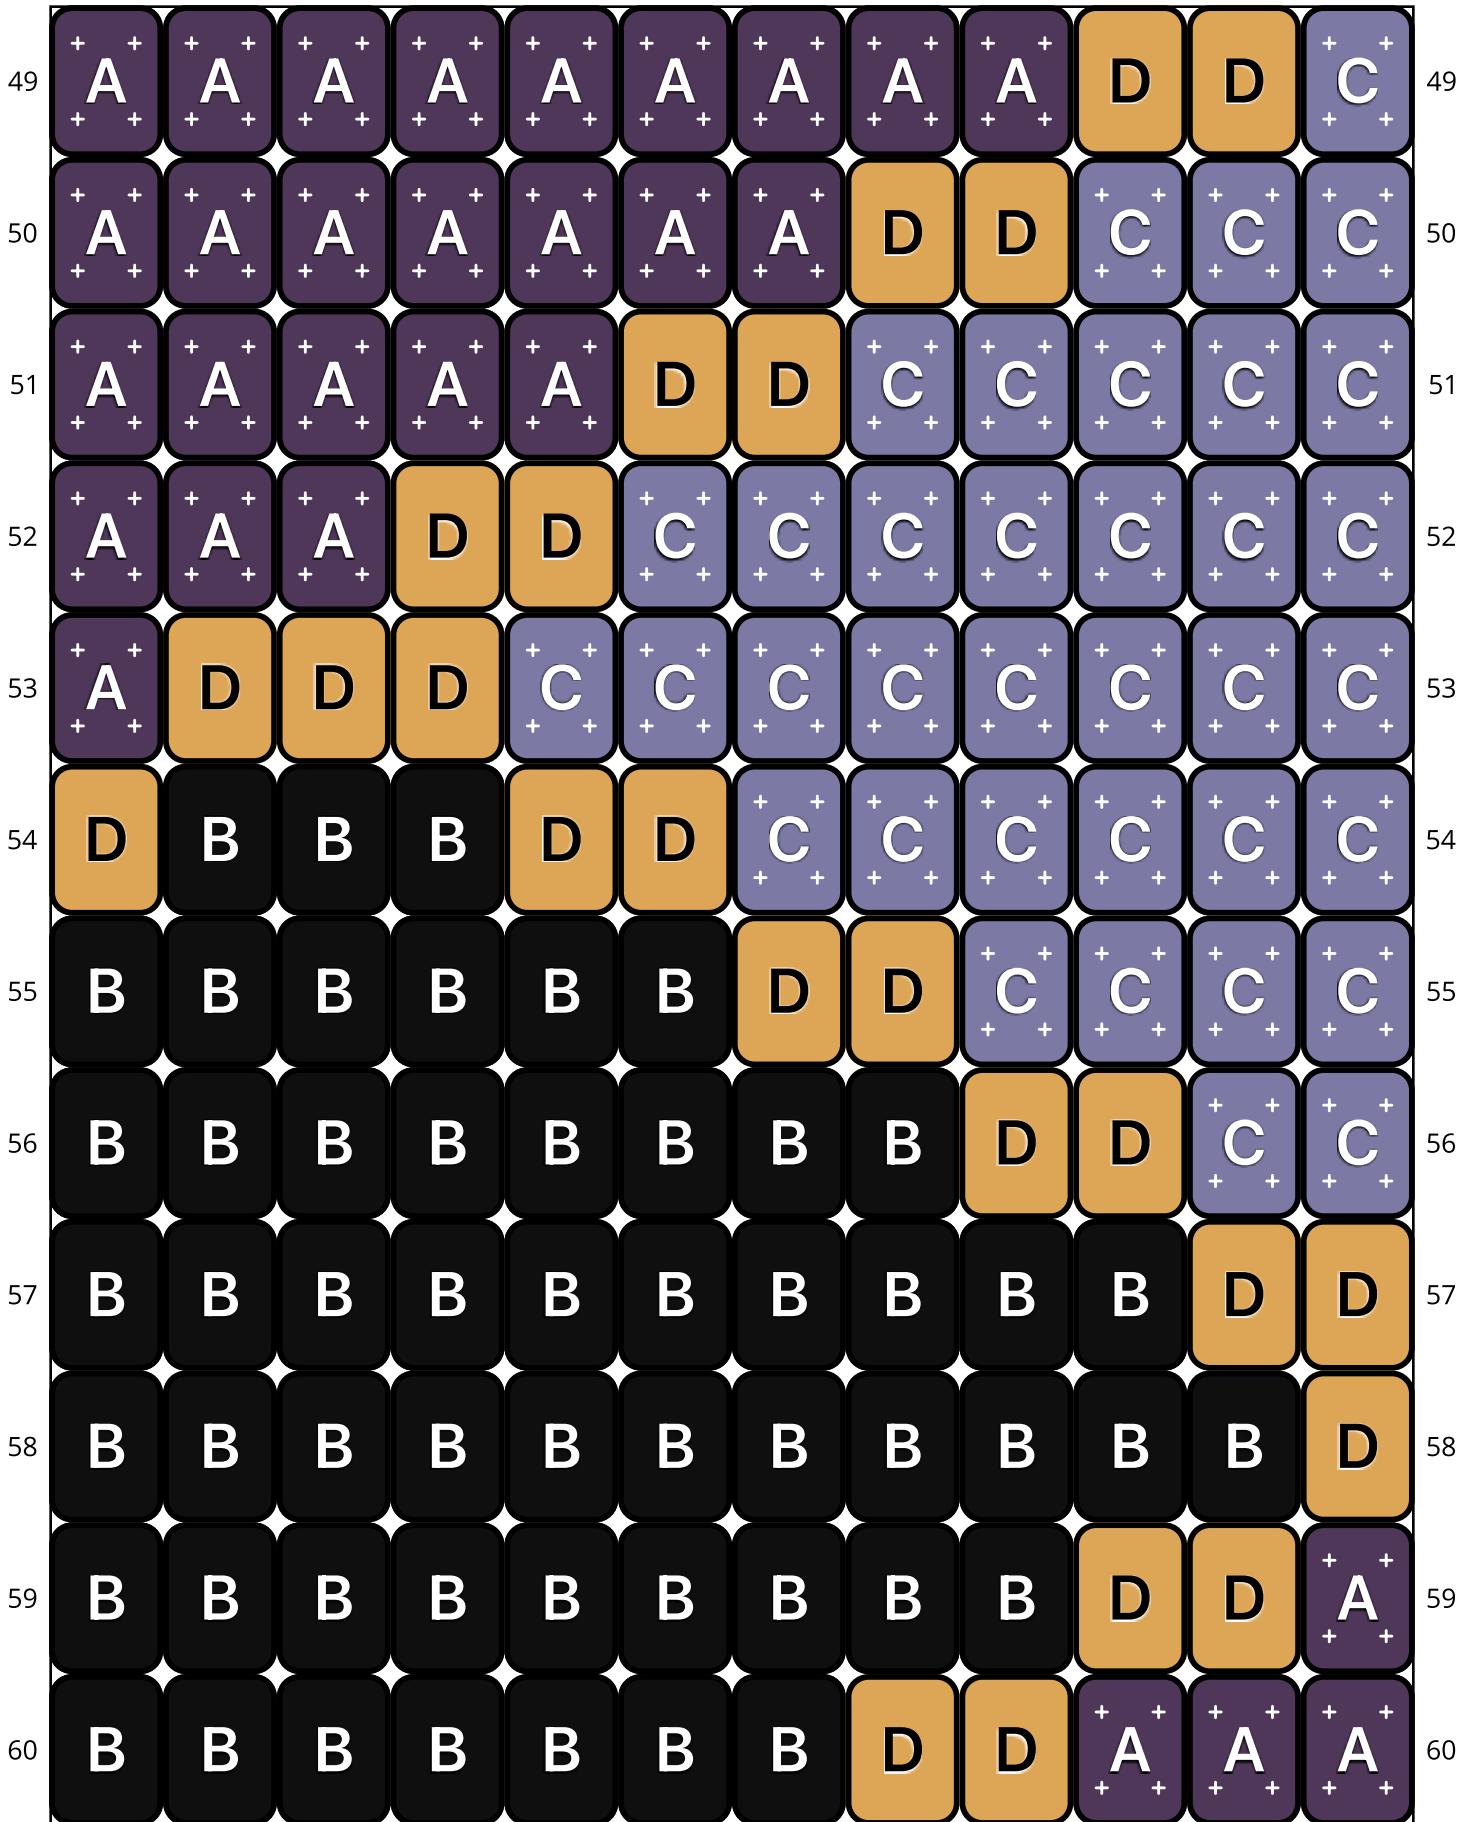

61	B	B	B	B	B	D	D	A	A	A	A	A	61
62	B	B	B	D	D	A	A	A	A	A	A	A	62
63	B	D	D	D	A	A	A	A	A	A	A	A	63
64	D	C	C	C	D	D	A	A	A	A	A	A	64
65	C	C	C	C	C	C	D	D	A	A	A	A	65
66	C	C	C	C	C	C	C	C	D	D	A	A	66
67	C	C	C	C	C	C	C	C	C	C	D	D	67
68	C	C	C	C	C	C	C	C	C	C	C	C	68