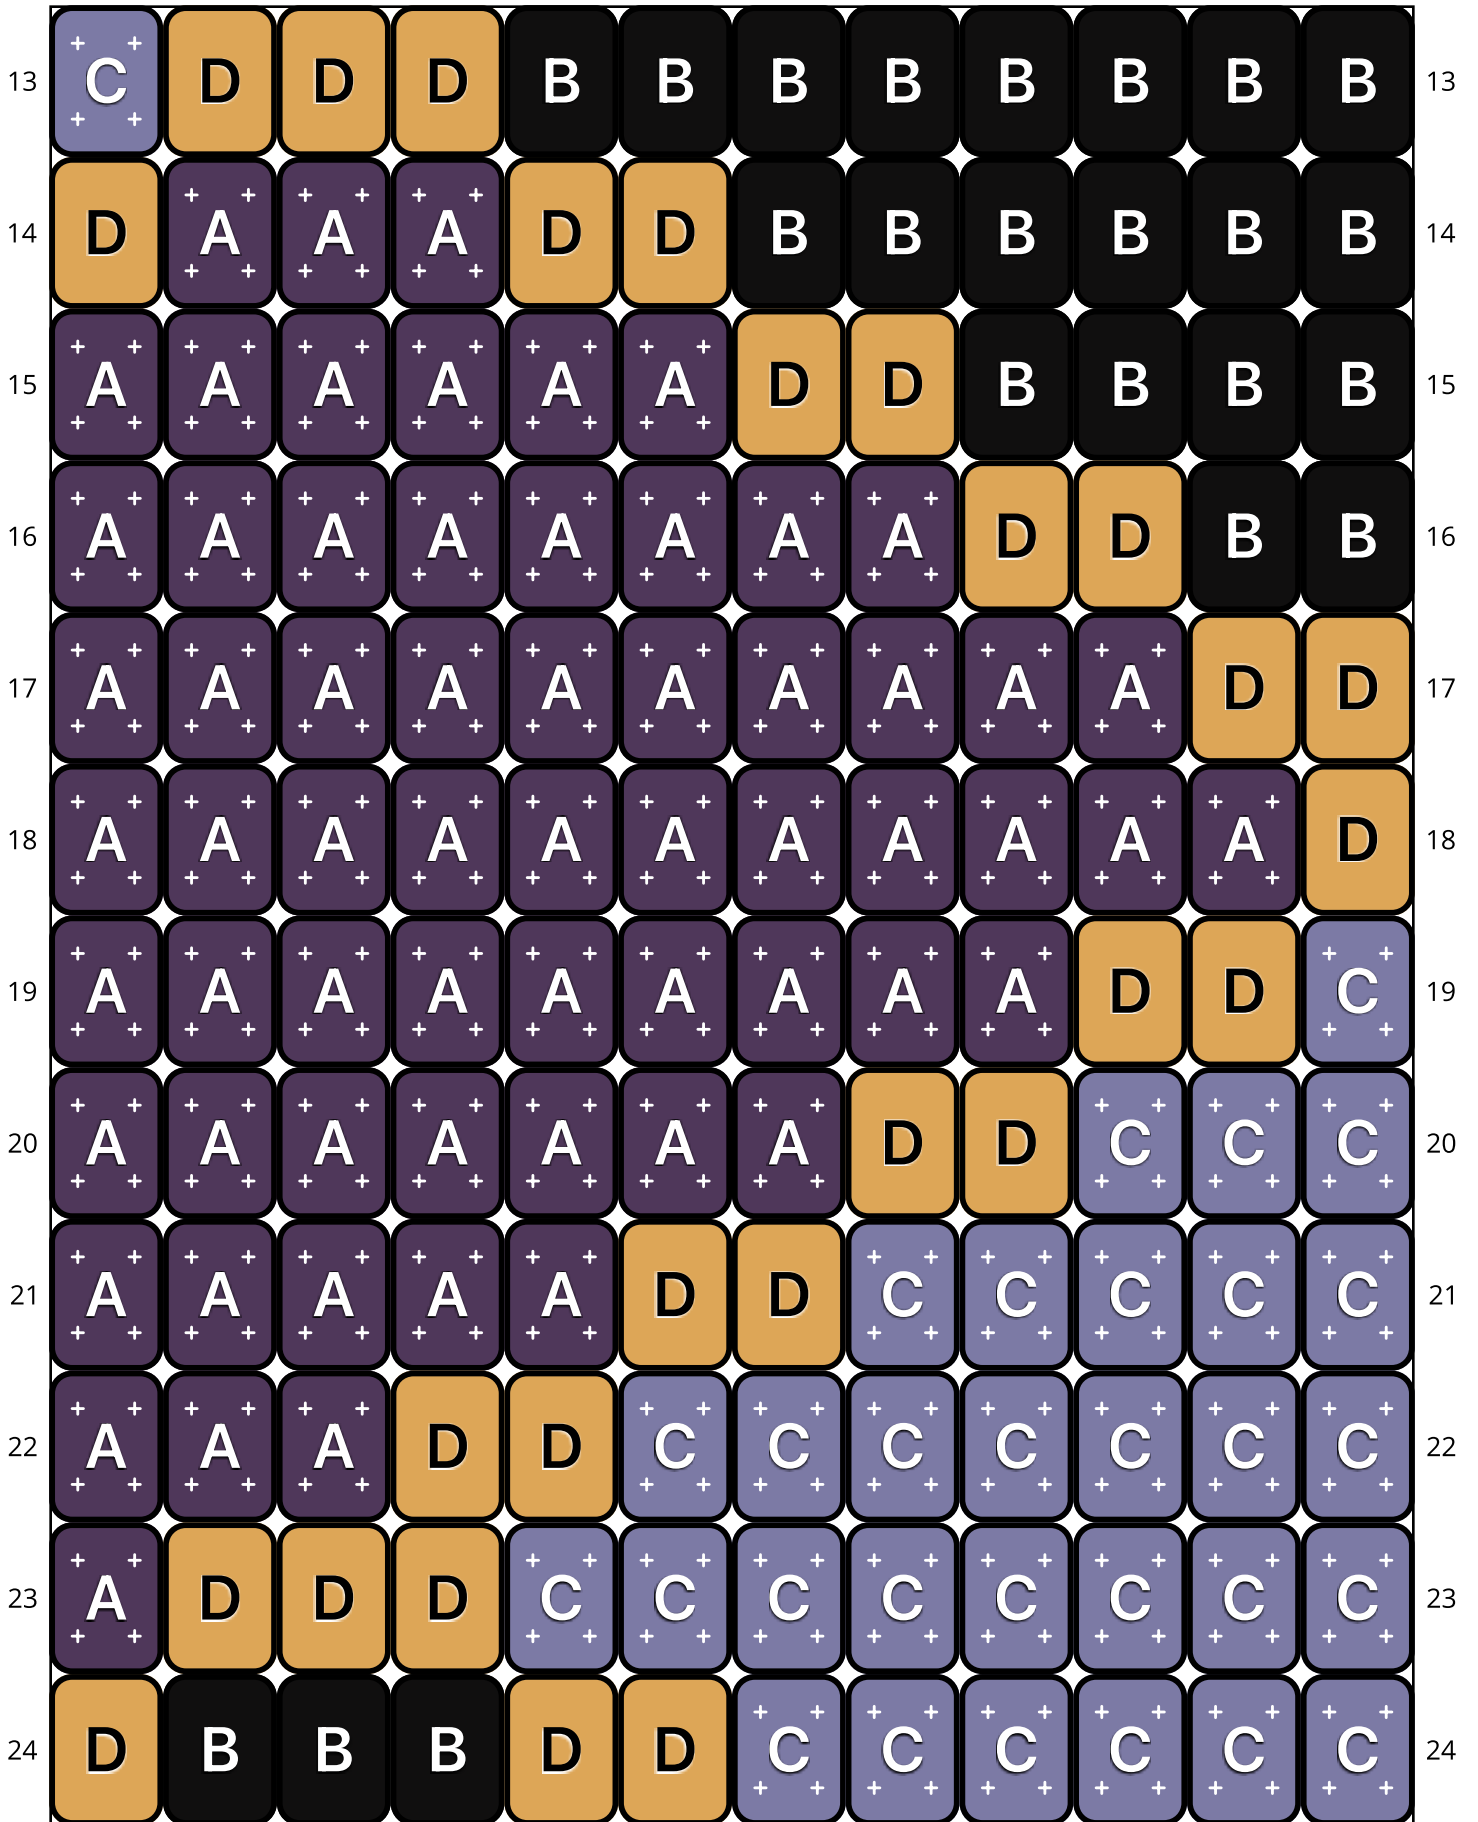

# Purp Tri

Type: Loom

Width: 12

Height: 68

Finished size: 0.6 x 4.5"

Total beads: 816

© 2025 Just Bead It

Loom Bead Pattern | Personal Use ONLY

## Word Chart

Starting bead: Top Right

Row 1 (L) (3)A, (2)D, (7)B

Row 2 (L) (5)A, (2)D, (5)B

Row 3 (L) (7)A, (2)D, (3)B

Row 4 (L) (8)A, (3)D, (1)B

Row 5 (L) (6)A, (2)D, (3)C, (1)D

Row 6 (L) (4)A, (2)D, (6)C

Row 7 (L) (2)A, (2)D, (8)C

Row 8 (L) (2)D, (10)C

Row 9 (L) (3)D, (9)C

Row 10 (L) (3)B, (2)D, (7)C

Row 11 (L) (5)B, (2)D, (5)C

Row 12 (L) (7)B, (2)D, (3)C

Row 13 (L) (8)B, (3)D, (1)C

Row 14 (L) (6)B, (2)D, (3)A, (1)D

Row 15 (L) (4)B, (2)D, (6)A

Row 16 (L) (2)B, (2)D, (8)A

Row 17 (L) (2)D, (10)A

Row 18 (L) (1)D, (11)A

Row 19 (L) (1)C, (2)D, (9)A

Row 20 (L) (3)C, (2)D, (7)A

Row 21 (L) (5)C, (2)D, (5)A

Row 22 (L) (7)C, (2)D, (3)A