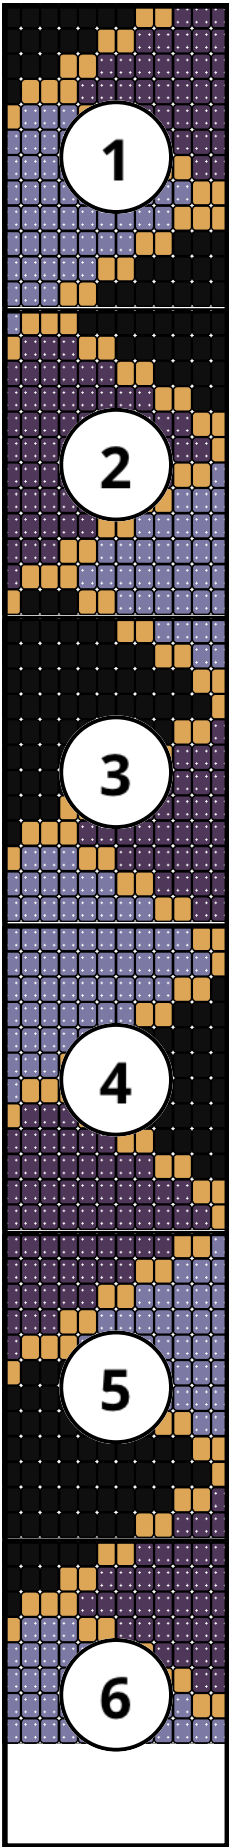

# Purp Tri

Type: Loom

Width: 12

Height: 68

Finished size: 0.6 x 4.5"

Total beads: 816

© 2025 Just Bead It

Loom Bead Pattern | Personal Use ONLY

## Word Chart

Starting bead: Top Right

Row 1 (L) (3)A, (2)D, (7)B

Row 2 (L) (5)A, (2)D, (5)B

Row 3 (L) (7)A, (2)D, (3)B

Row 4 (L) (8)A, (3)D, (1)B

Row 5 (L) (6)A, (2)D, (3)C, (1)D

Row 6 (L) (4)A, (2)D, (6)C

Row 7 (L) (2)A, (2)D, (8)C

Row 8 (L) (2)D, (10)C

Row 9 (L) (3)D, (9)C

Row 10 (L) (3)B, (2)D, (7)C

Row 11 (L) (5)B, (2)D, (5)C

Row 12 (L) (7)B, (2)D, (3)C

Row 13 (L) (8)B, (3)D, (1)C

Row 14 (L) (6)B, (2)D, (3)A, (1)D

Row 15 (L) (4)B, (2)D, (6)A

Row 16 (L) (2)B, (2)D, (8)A

Row 17 (L) (2)D, (10)A

Row 18 (L) (1)D, (11)A

Row 19 (L) (1)C, (2)D, (9)A

Row 20 (L) (3)C, (2)D, (7)A

Row 21 (L) (5)C, (2)D, (5)A

Row 22 (L) (7)C, (2)D, (3)A