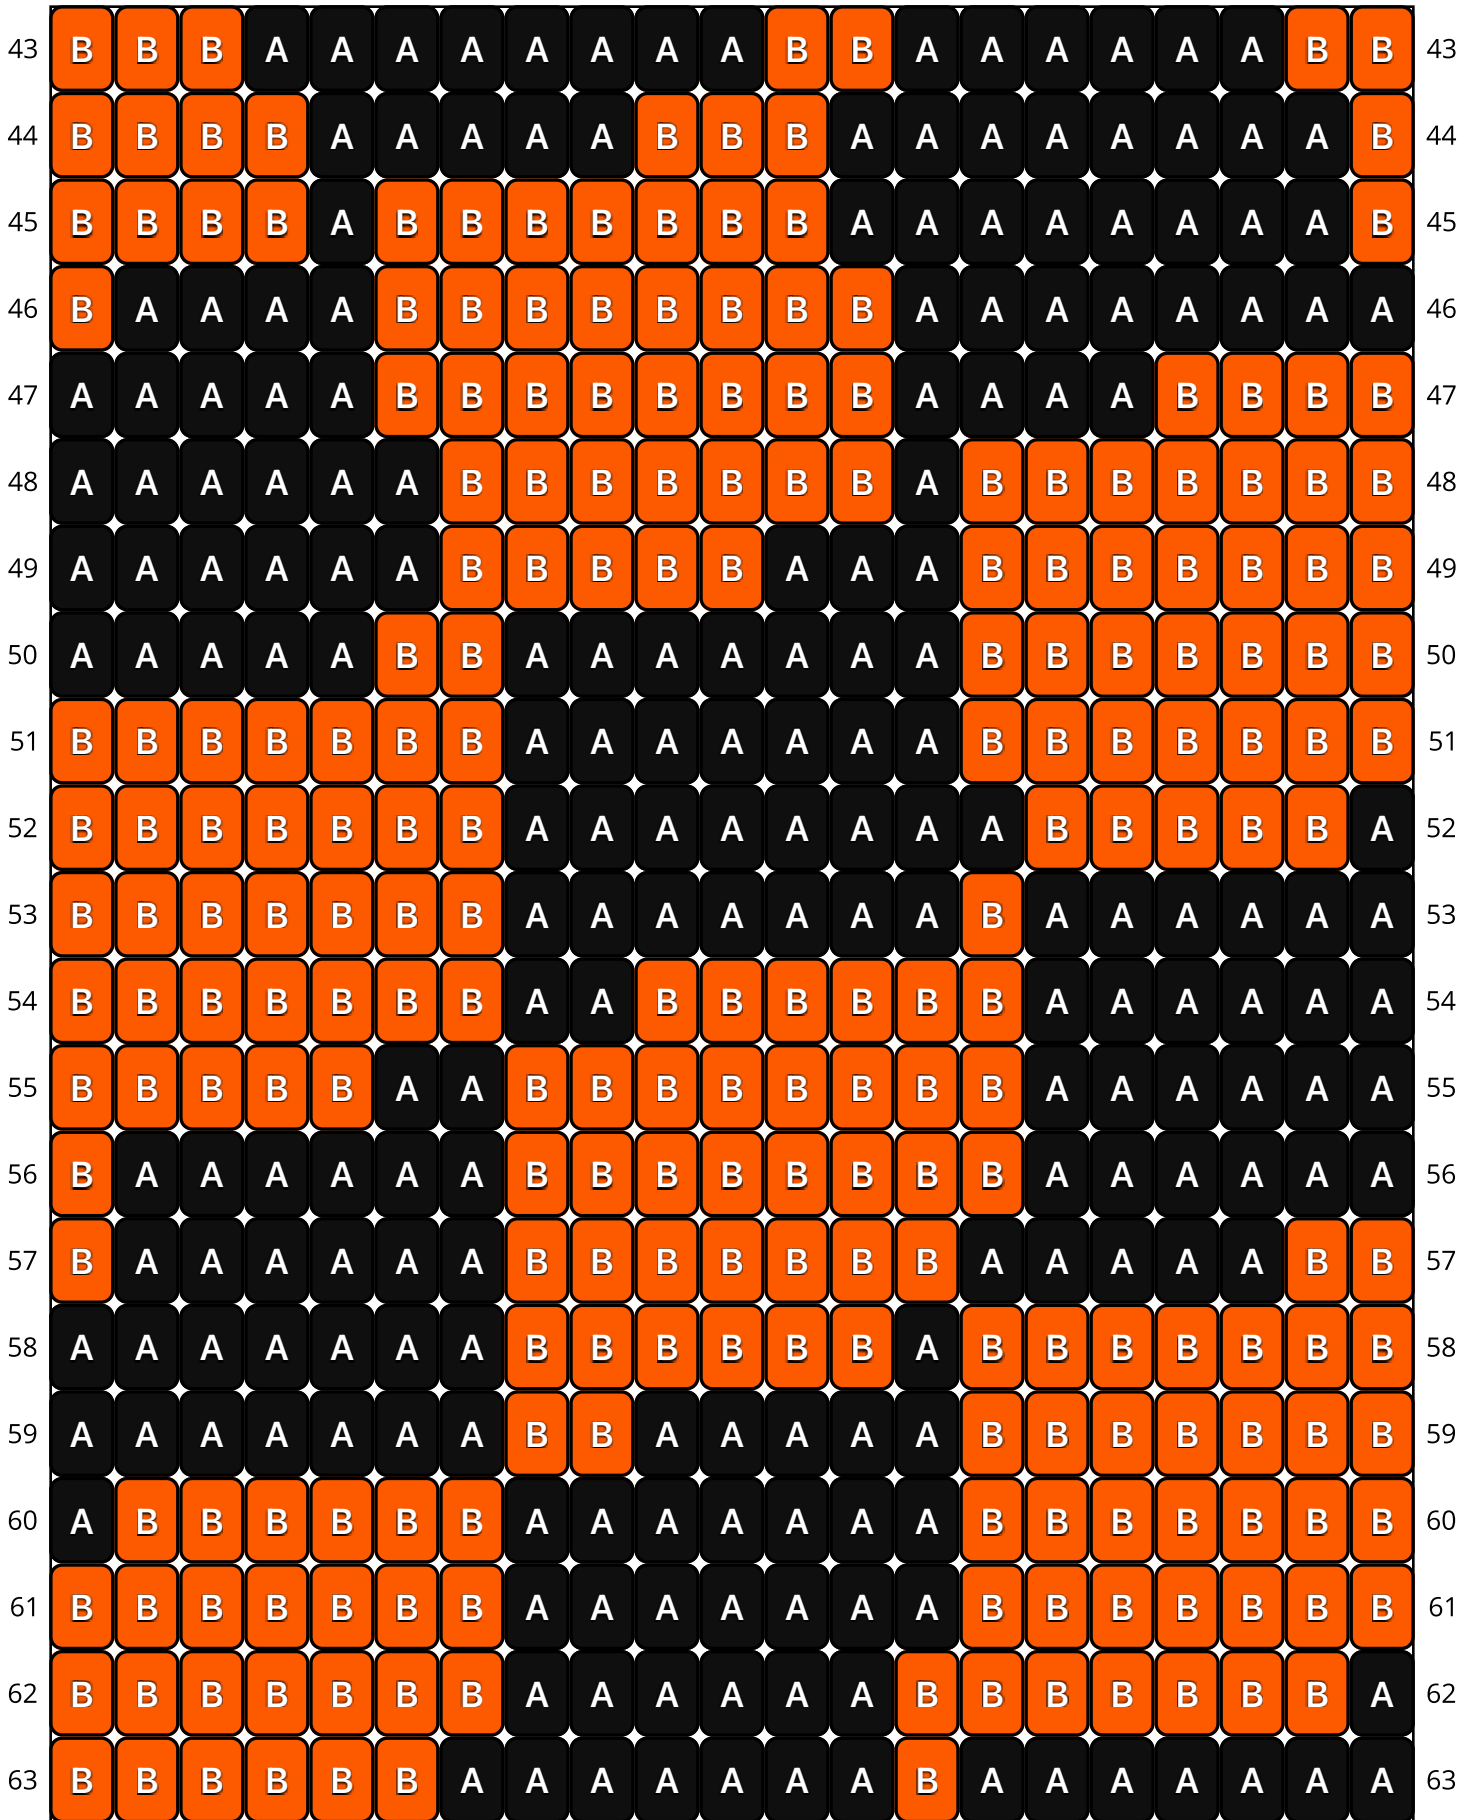

Random Squares

Type: Loom

Width: 21

Height: 66

Finished size: 1.1 x 4.4"

Total beads: 1,386

© 2025 The Pixel Zone

thepixelzone.com

64	B	B	B	B	B	A	B	B	B	B	B	B	B	A	A	A	A	A	A	B	B	64
65	A	A	A	A	A	A	B	B	B	B	B	B	A	A	A	A	A	A	A	B	B	65
66	A	A	A	A	A	B	B	B	B	B	B	B	A	A	A	A	A	A	A	B	B	66

Word Chart

Starting bead: Top Right

Row 1 (L) (5)B, (4)A, (2)B, (5)A, (5)B