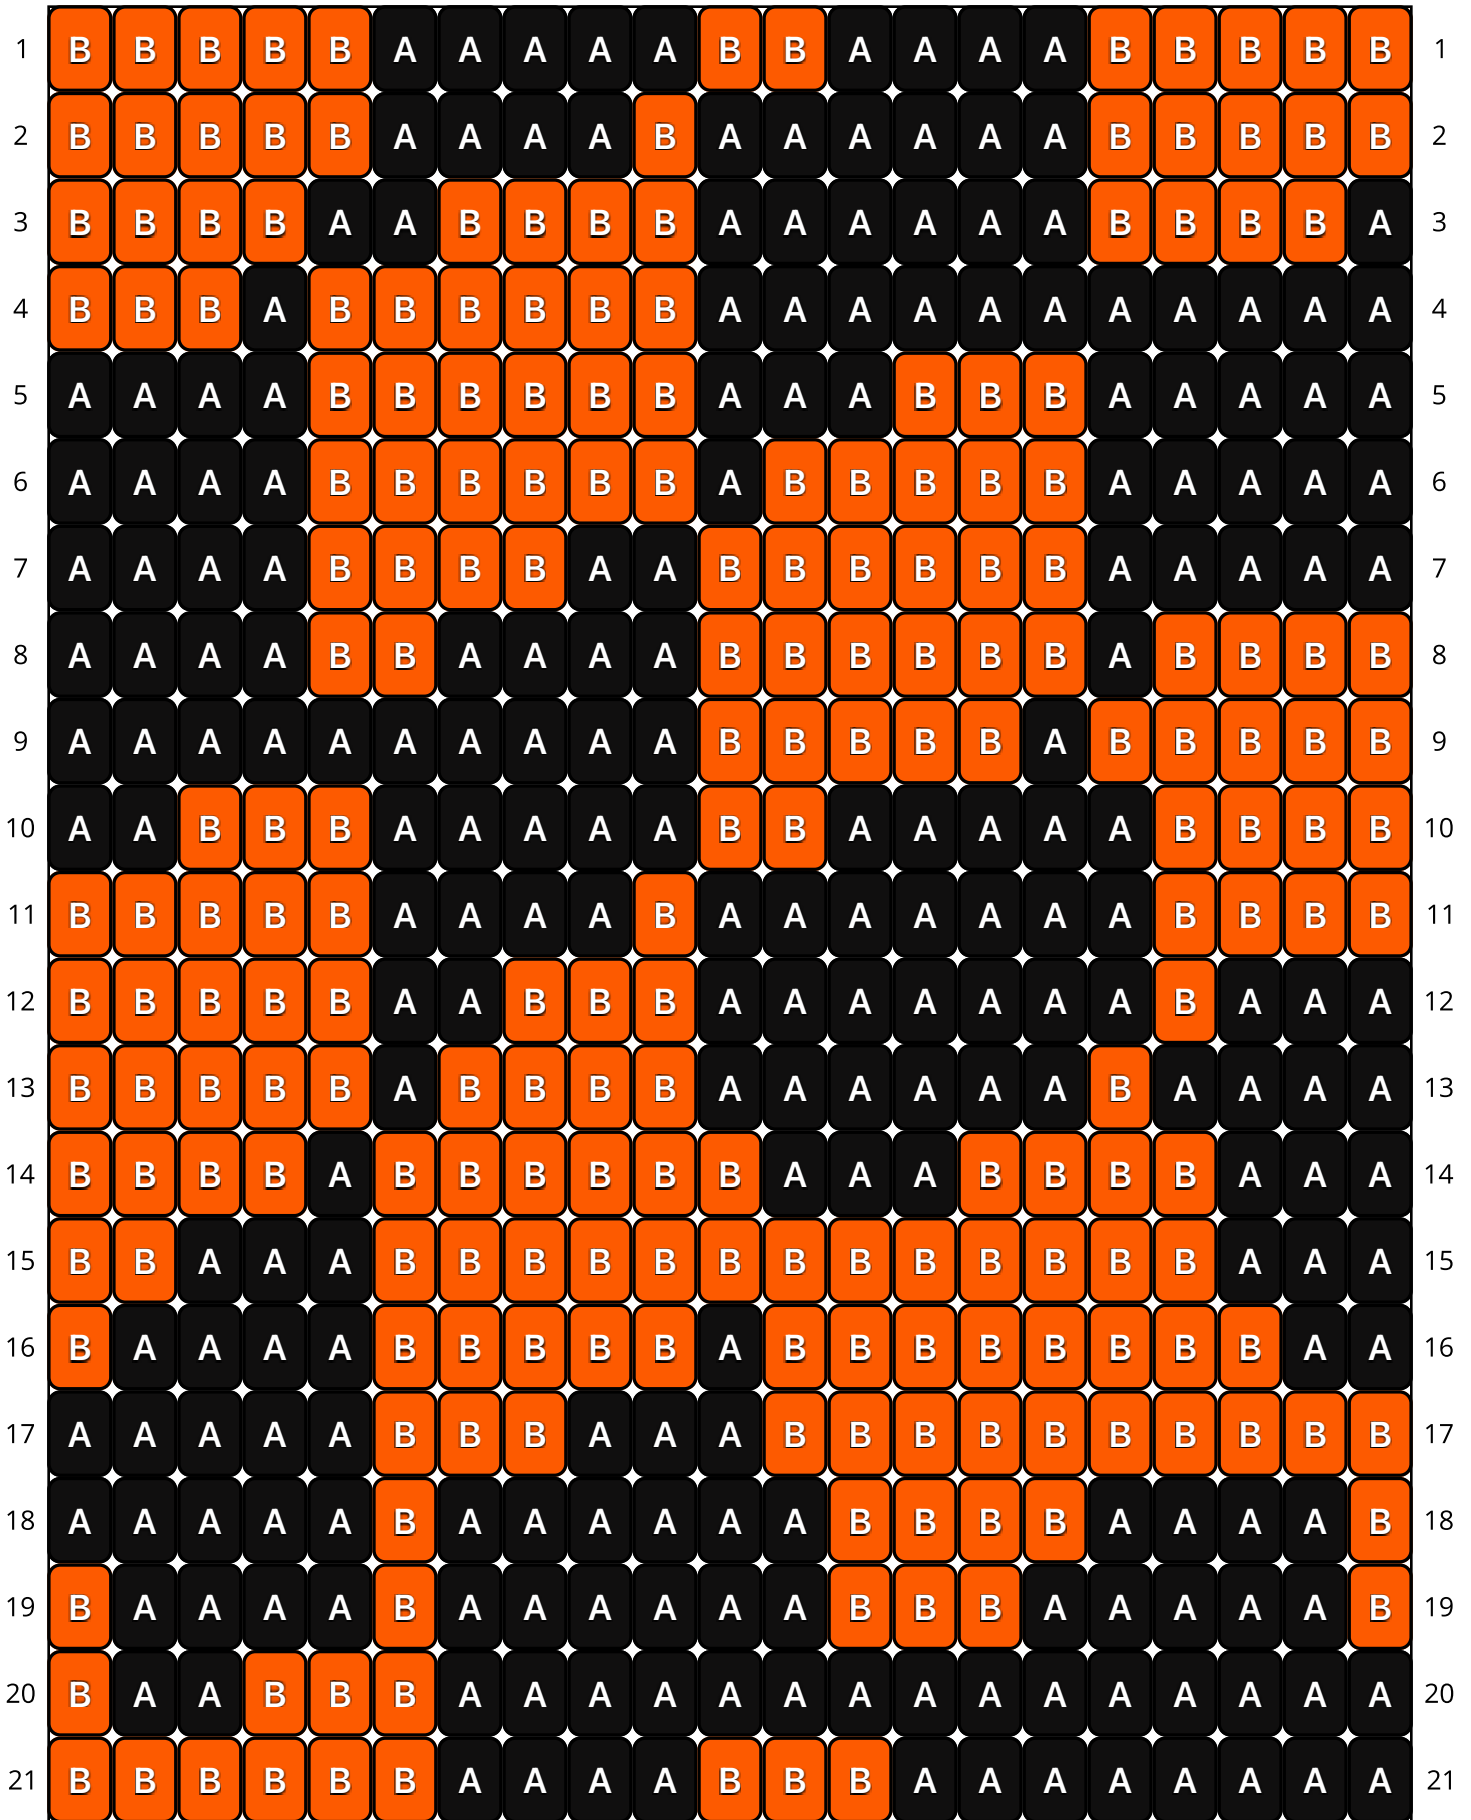

Random Squares

Type: Loom

Width: 21

Height: 66

Finished size: 1.1 x 4.4"

Total beads: 1,386

© 2025 The Pixel Zone

thepixelzone.com

Loom Bead Pattern | Personal Use ONLY | NO Selling

22	A	B	B	B	B	B	B	A	A	B	B	B	B	A	A	A	A	A	A	A	B	22	
23	A	B	B	B	B	B	B	A	B	B	B	B	B	B	A	A	A	A	B	B	B	23	
24	A	A	B	B	B	A	A	B	B	B	B	B	B	B	A	A	B	B	B	B	B	24	
25	A	A	B	A	A	A	A	A	B	B	B	B	B	B	A	B	B	B	B	B	B	25	
26	A	A	A	A	A	A	A	A	B	B	B	B	B	A	A	A	B	B	B	B	B	26	
27	B	B	B	A	A	A	A	A	A	B	A	A	A	A	A	A	A	B	B	B	B	27	
28	B	B	B	A	A	A	A	A	B	A	A	A	A	A	A	A	A	B	B	B	A	28	
29	B	B	B	A	A	A	A	B	B	B	A	A	A	A	A	A	A	A	A	A	A	29	
30	B	B	B	B	A	B	B	B	B	B	A	A	A	A	A	A	B	B	B	A	A	30	
31	B	B	A	A	B	B	B	B	B	B	B	A	A	A	B	B	B	B	B	B	B	A	31
32	B	A	A	A	A	B	B	B	B	B	B	B	A	B	B	B	B	B	B	B	B	A	32
33	A	A	A	A	A	B	B	B	B	B	A	A	B	B	B	B	B	B	B	B	B	B	33
▶ 34	A	A	A	A	A	A	B	B	A	A	A	A	A	A	B	B	B	B	B	B	B	B	34 ◀
35	A	A	A	A	A	B	A	A	A	A	A	A	A	A	B	B	B	B	B	A	A	35	
36	A	A	A	B	B	B	B	A	A	A	A	A	A	A	B	B	B	A	A	A	A	36	
37	B	B	B	B	B	B	B	A	A	A	A	A	A	A	B	A	A	A	A	A	A	37	
38	A	B	B	B	B	B	B	B	A	A	A	B	B	B	B	B	A	A	A	A	A	38	
39	A	B	B	B	B	B	B	B	A	B	B	B	B	B	B	B	B	A	A	A	A	39	
40	A	A	B	B	B	A	A	A	A	B	B	B	B	B	B	B	B	A	A	A	A	40	
41	A	B	A	A	A	A	A	A	A	A	B	B	B	B	B	B	B	B	A	B	B	41	
42	B	B	B	A	A	A	A	A	A	A	B	B	B	B	B	B	A	A	B	B	B	42	

64	B	B	B	B	B	A	B	B	B	B	B	B	B	A	A	A	A	A	A	B	B	64
65	A	A	A	A	A	A	B	B	B	B	B	B	A	A	A	A	A	A	A	B	B	65
66	A	A	A	A	A	B	B	B	B	B	B	B	A	A	A	A	A	A	A	B	B	66

Word Chart

Starting bead: Top Right

Row 1 (L) (5)B, (4)A, (2)B, (5)A, (5)B