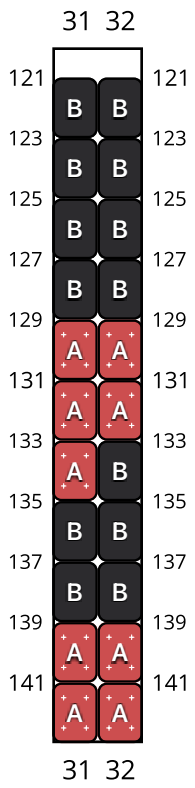

# Red Go Black

Type: Peyote (2 Drop)

Width: 32

Height: 71

Finished size: 1.7 x 4.7"

Total beads: 2,272

© 2025 Just Bead It | The Pixel Zone

[thepixelzone.com](http://thepixelzone.com)

## Word Chart

Starting bead: Top Right

Row 1&2 (L) (32)A

Row 3 (R) (16)A

Row 4 (L) (16)A

Row 5 (R) (1)B, (5)A, (8)B, (2)A

Row 6 (L) (3)A, (7)B, (6)A

Row 7 (R) (16)B