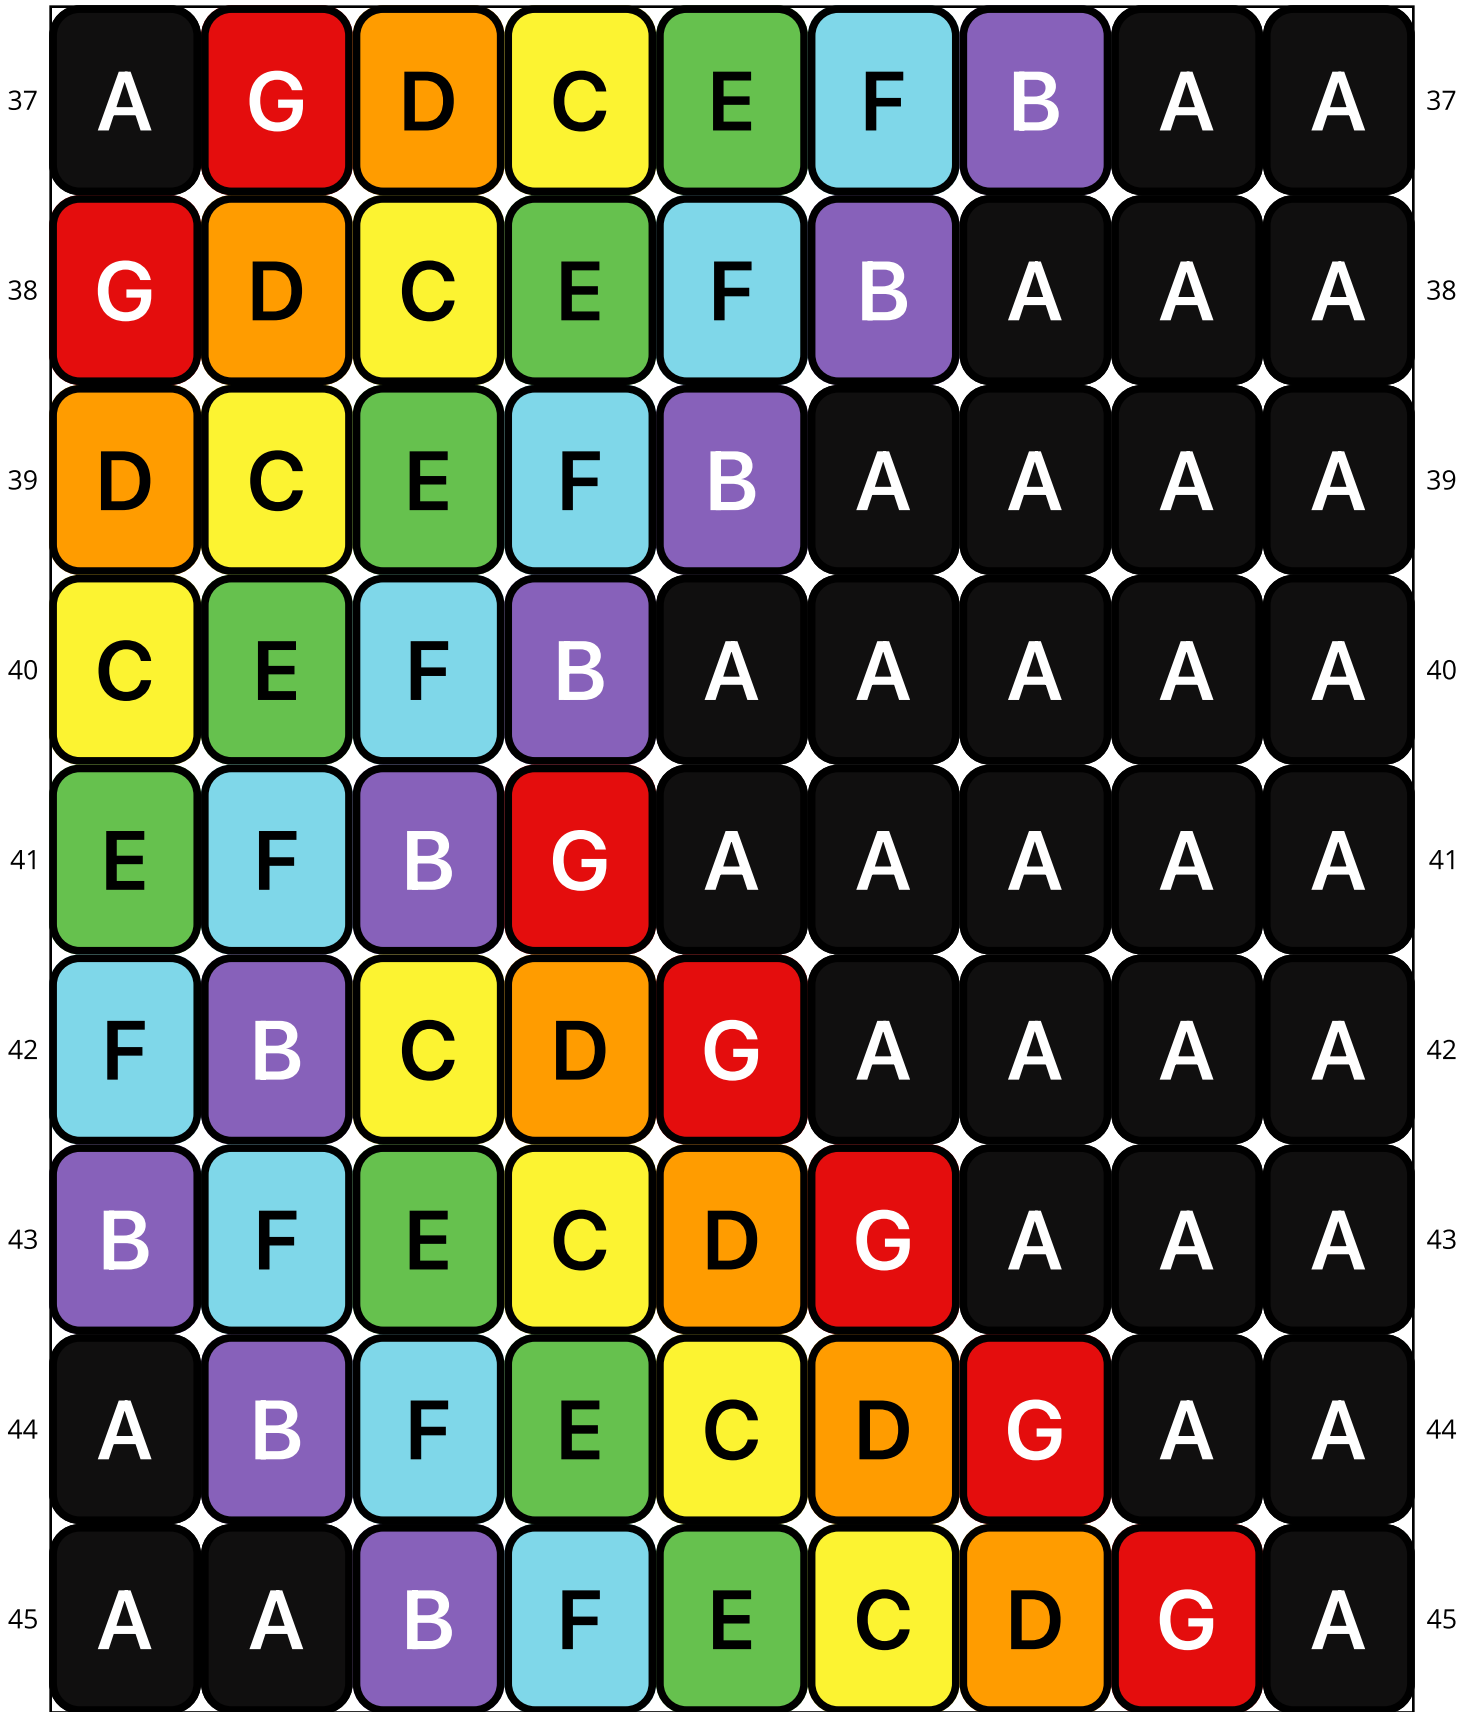

ROYGBIV Ladder

Type: Loom

Width: 9

Height: 56

Finished size: 0.5 x 3.7"

Total beads: 504

© The Pixel Zone

thepixelzone.com

Loom Bead Pattern | Personal Use ONLY | NO Selling

10	F	B	C	D	G	A	A	A	A	10
11	B	F	E	C	D	G	A	A	A	11
12	A	B	F	E	C	D	G	A	A	12
13	A	A	B	F	E	C	D	G	A	13
14	A	A	A	B	F	E	C	D	G	14
15	A	A	A	A	B	F	E	G	D	15
16	A	A	A	A	A	B	G	D	C	16
17	A	A	A	A	A	G	D	C	E	17
18	A	A	A	A	G	D	C	E	F	18

Miyuki Delica 11/0 (DB)

DB10
Black
Count: 210

DB661
Opaque Bright Purple
Count: 48

DB751
Matte Opaque Yellow
Count: 50

DB752
Matte Opaque Orange
Count: 49

DB754
Matte Opaque Green
Count: 50

DB755
Matte Opaque Turquoise Blue
Count: 49