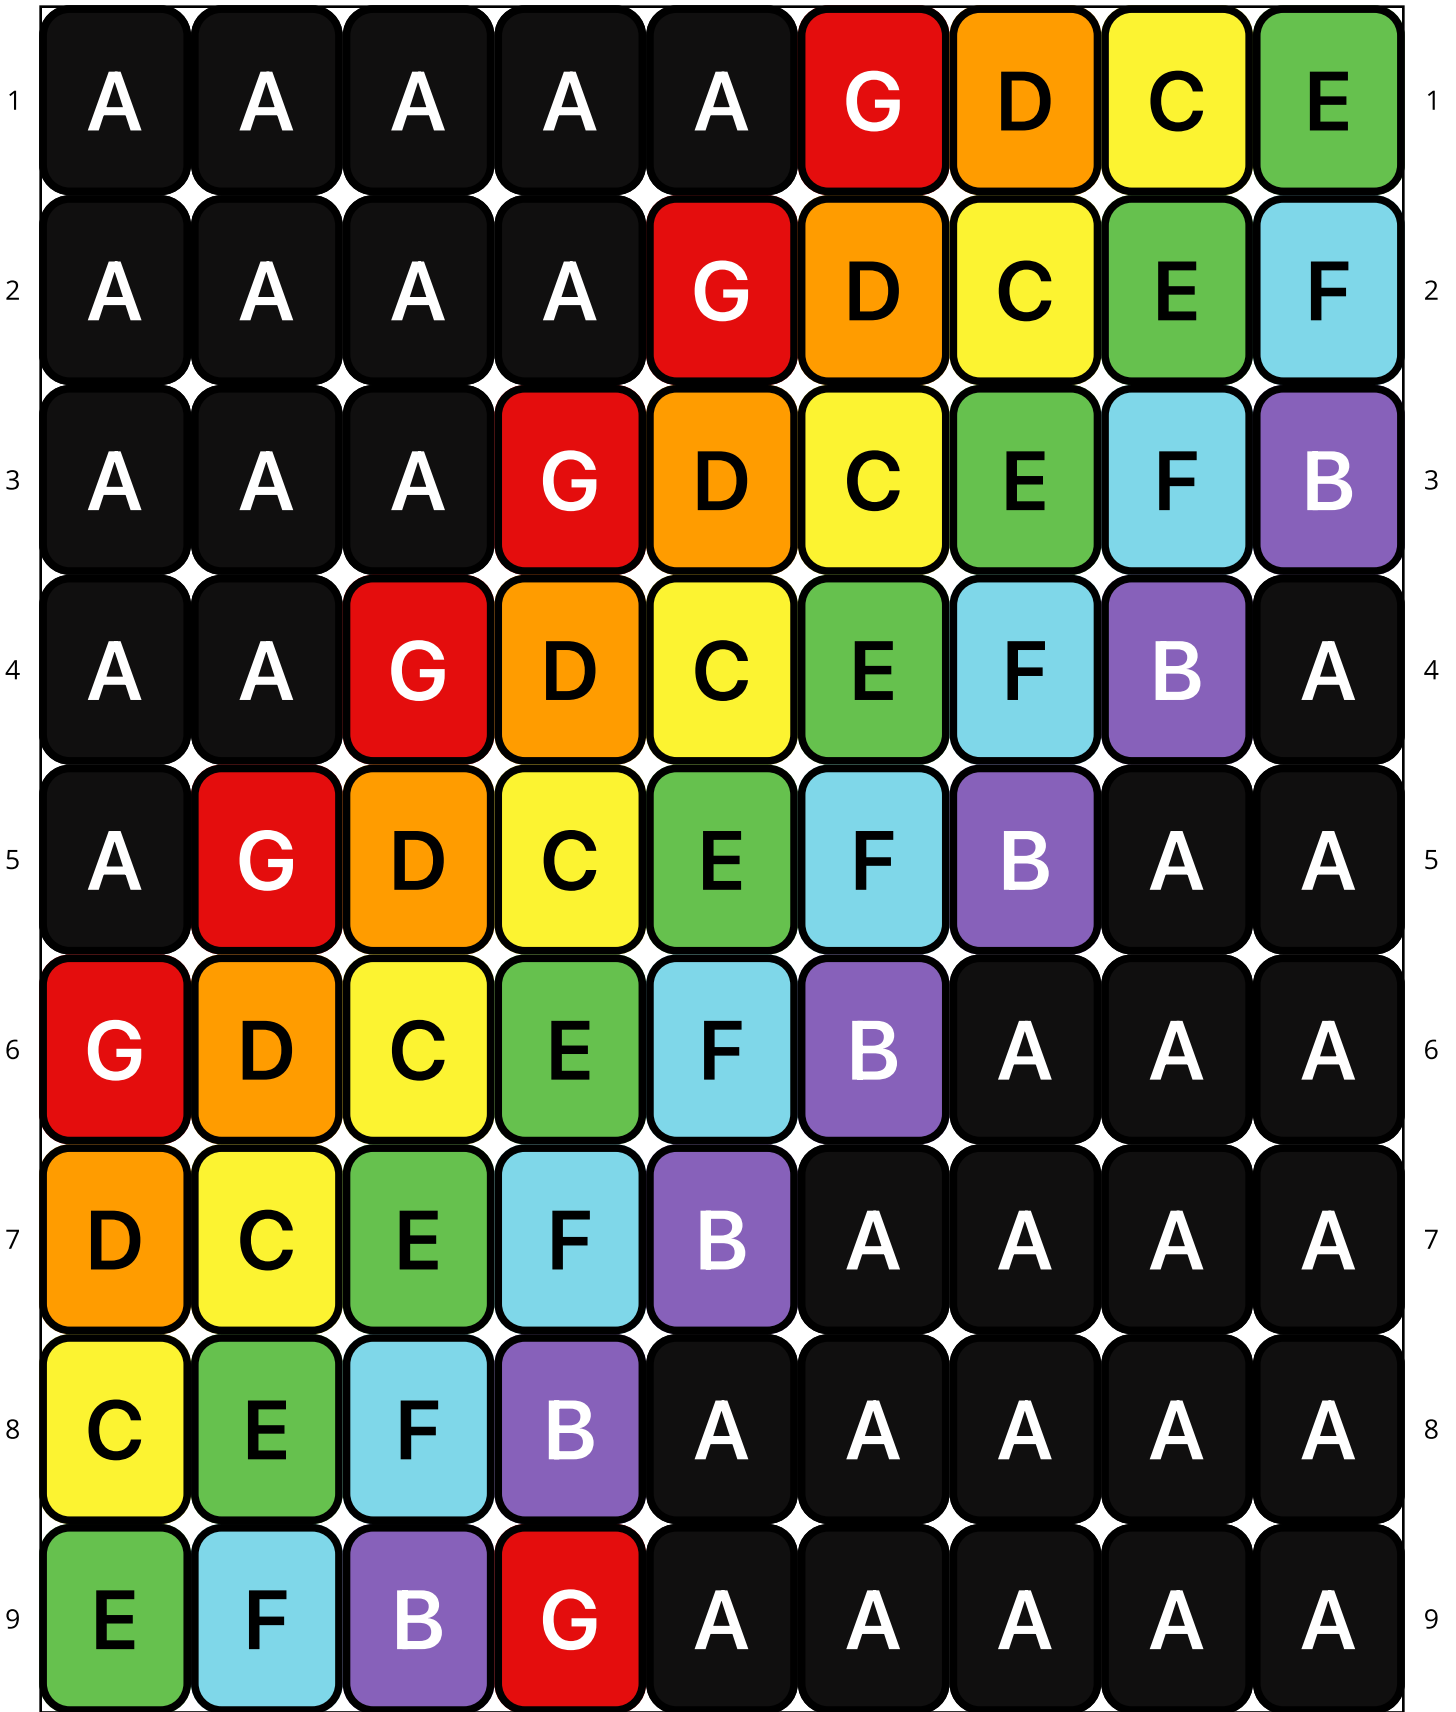

ROYGBIV Ladder

Type: Loom

Width: 9

Height: 56

Finished size: 0.5 x 3.7"

Total beads: 504

© The Pixel Zone

thepixelzone.com

Loom Bead Pattern | Personal Use ONLY | NO Selling

10	F	B	C	D	G	A	A	A	A	10
11	B	F	E	C	D	G	A	A	A	11
12	A	B	F	E	C	D	G	A	A	12
13	A	A	B	F	E	C	D	G	A	13
14	A	A	A	B	F	E	C	D	G	14
15	A	A	A	A	B	F	E	G	D	15
16	A	A	A	A	A	B	G	D	C	16
17	A	A	A	A	A	G	D	C	E	17
18	A	A	A	A	G	D	C	E	F	18

Miyuki Delica 11/0 (DB)

DB10
Black
Count: 210

DB661
Opaque Bright Purple
Count: 48

DB751
Matte Opaque Yellow
Count: 50

DB752
Matte Opaque Orange
Count: 49

DB754
Matte Opaque Green
Count: 50

DB755
Matte Opaque Turquoise Blue
Count: 49