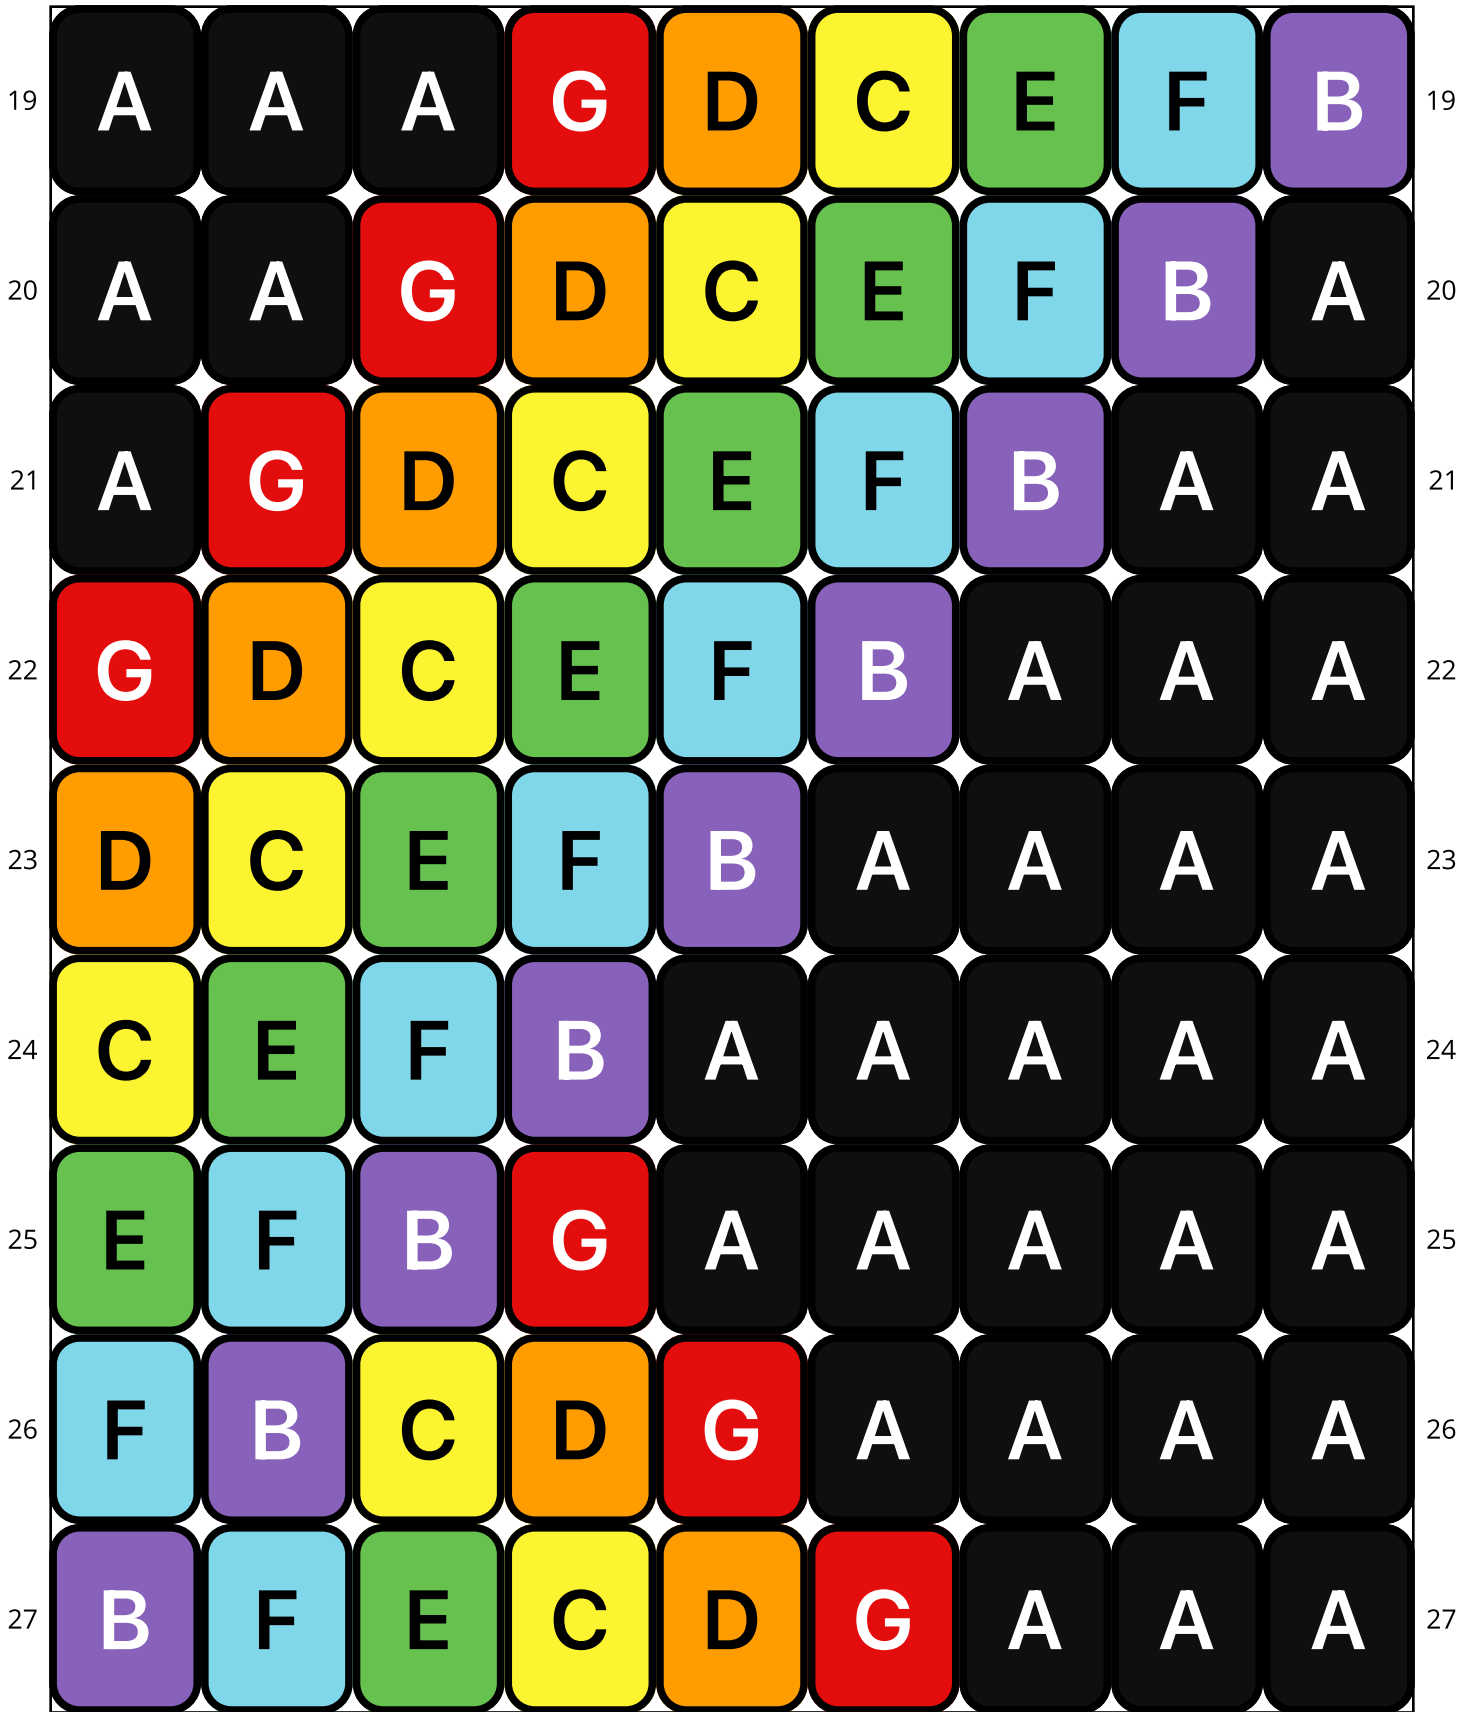

ROYGBIV Ladder

Type: Loom

Width: 9

Height: 56

Finished size: 0.5 x 3.7"

Total beads: 504

© The Pixel Zone

thepixelzone.com

Loom Bead Pattern | Personal Use ONLY | NO Selling

10	F	B	C	D	G	A	A	A	A	10
11	B	F	E	C	D	G	A	A	A	11
12	A	B	F	E	C	D	G	A	A	12
13	A	A	B	F	E	C	D	G	A	13
14	A	A	A	B	F	E	C	D	G	14
15	A	A	A	A	B	F	E	G	D	15
16	A	A	A	A	A	B	G	D	C	16
17	A	A	A	A	A	G	D	C	E	17
18	A	A	A	A	G	D	C	E	F	18

Miyuki Delica 11/0 (DB)

DB10
Black
Count: 210

DB661
Opaque Bright Purple
Count: 48

DB751
Matte Opaque Yellow
Count: 50

DB752
Matte Opaque Orange
Count: 49

DB754
Matte Opaque Green
Count: 50

DB755
Matte Opaque Turquoise Blue
Count: 49