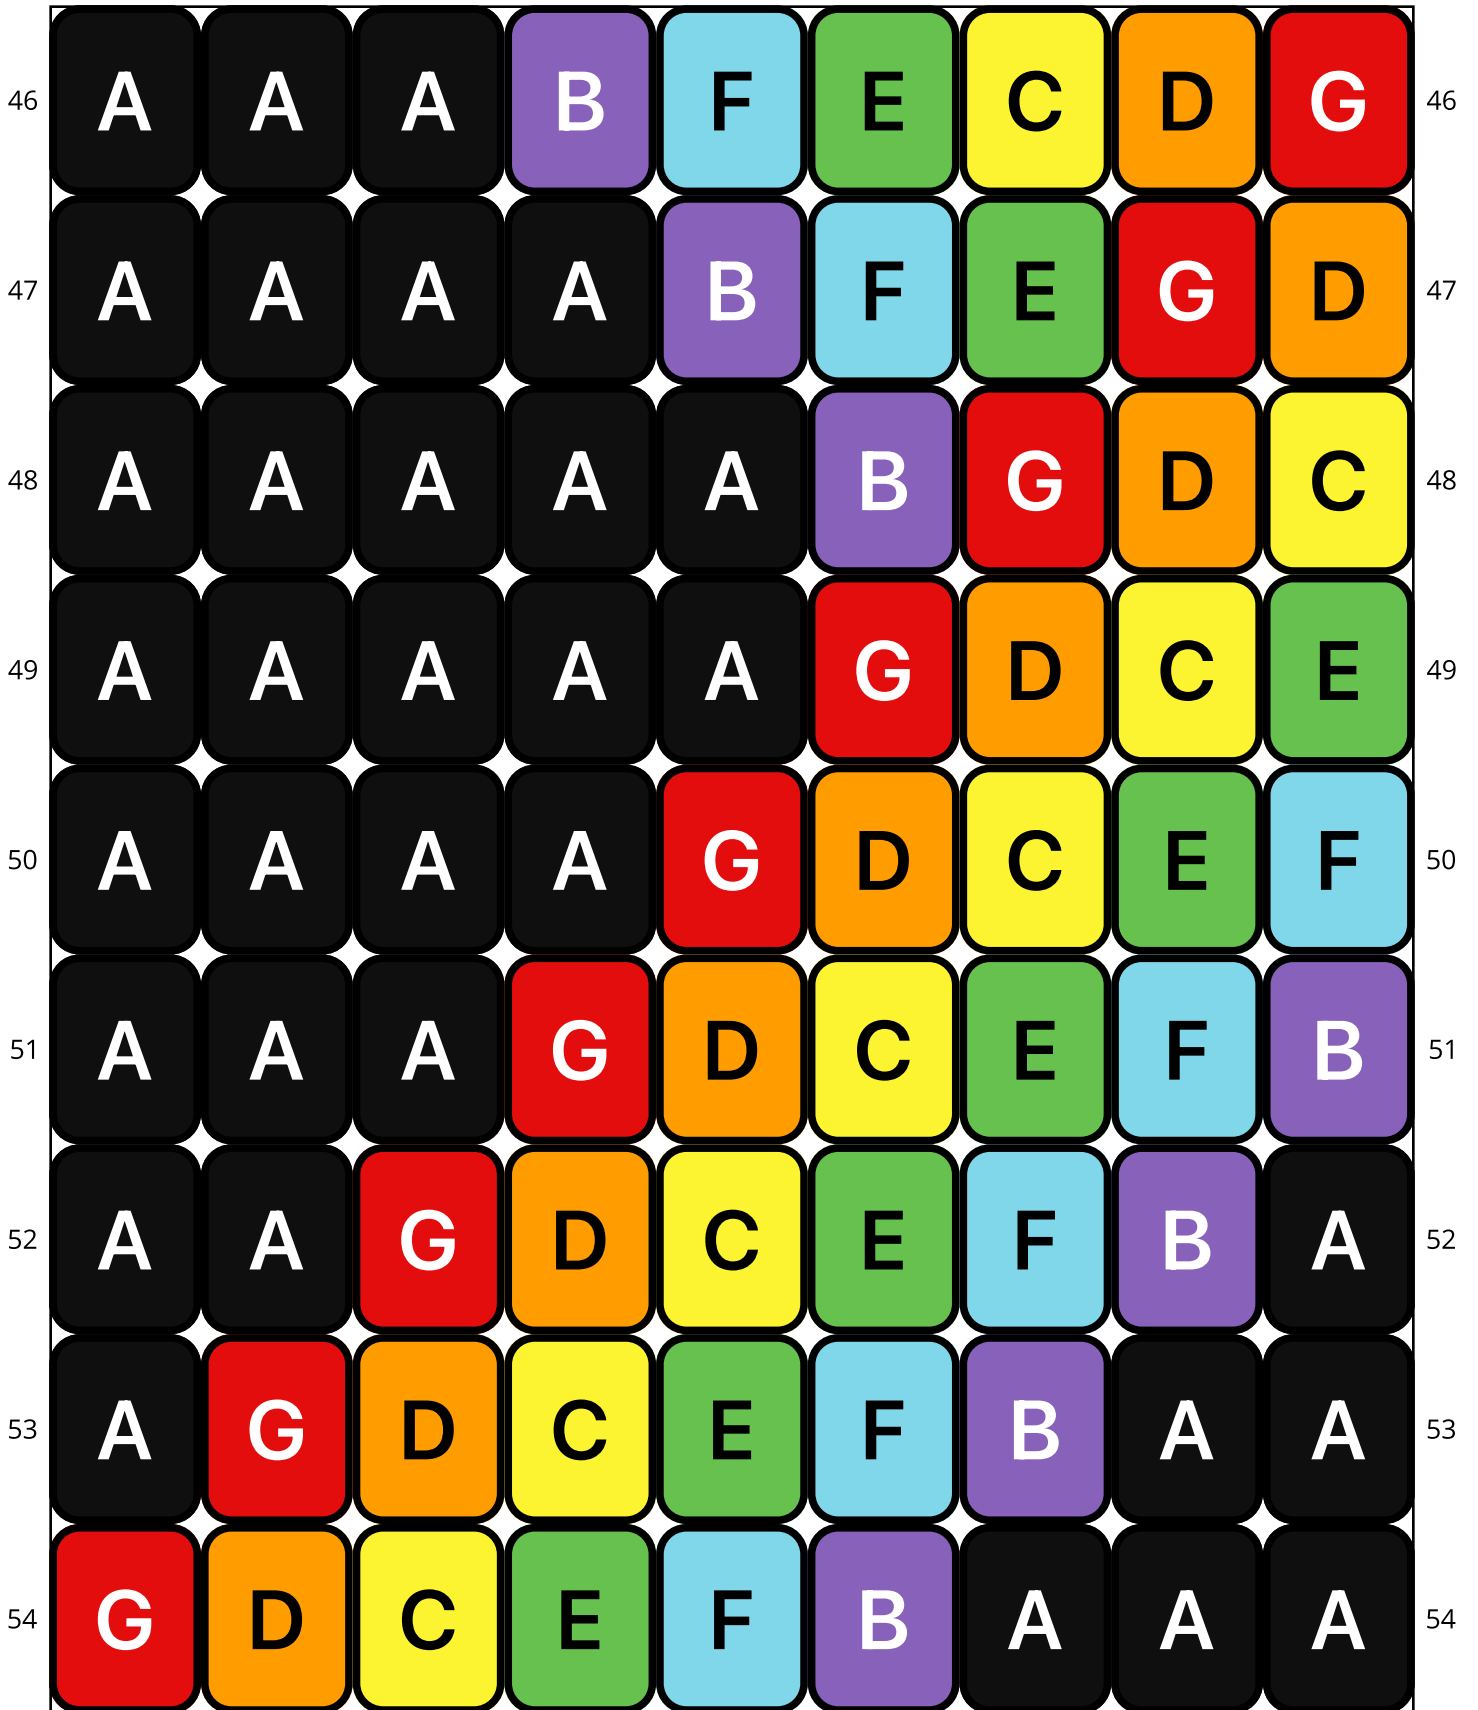

ROYGBIV Ladder

Type: Loom

Width: 9

Height: 56

Finished size: 0.5 x 3.7"

Total beads: 504

© The Pixel Zone

thepixelzone.com

Loom Bead Pattern | Personal Use ONLY | NO Selling

10	F	B	C	D	G	A	A	A	A	10
11	B	F	E	C	D	G	A	A	A	11
12	A	B	F	E	C	D	G	A	A	12
13	A	A	B	F	E	C	D	G	A	13
14	A	A	A	B	F	E	C	D	G	14
15	A	A	A	A	B	F	E	G	D	15
16	A	A	A	A	A	B	G	D	C	16
17	A	A	A	A	A	G	D	C	E	17
18	A	A	A	A	G	D	C	E	F	18

Miyuki Delica 11/0 (DB)

DB10
Black
Count: 210

DB661
Opaque Bright Purple
Count: 48

DB751
Matte Opaque Yellow
Count: 50

DB752
Matte Opaque Orange
Count: 49

DB754
Matte Opaque Green
Count: 50

DB755
Matte Opaque Turquoise Blue
Count: 49