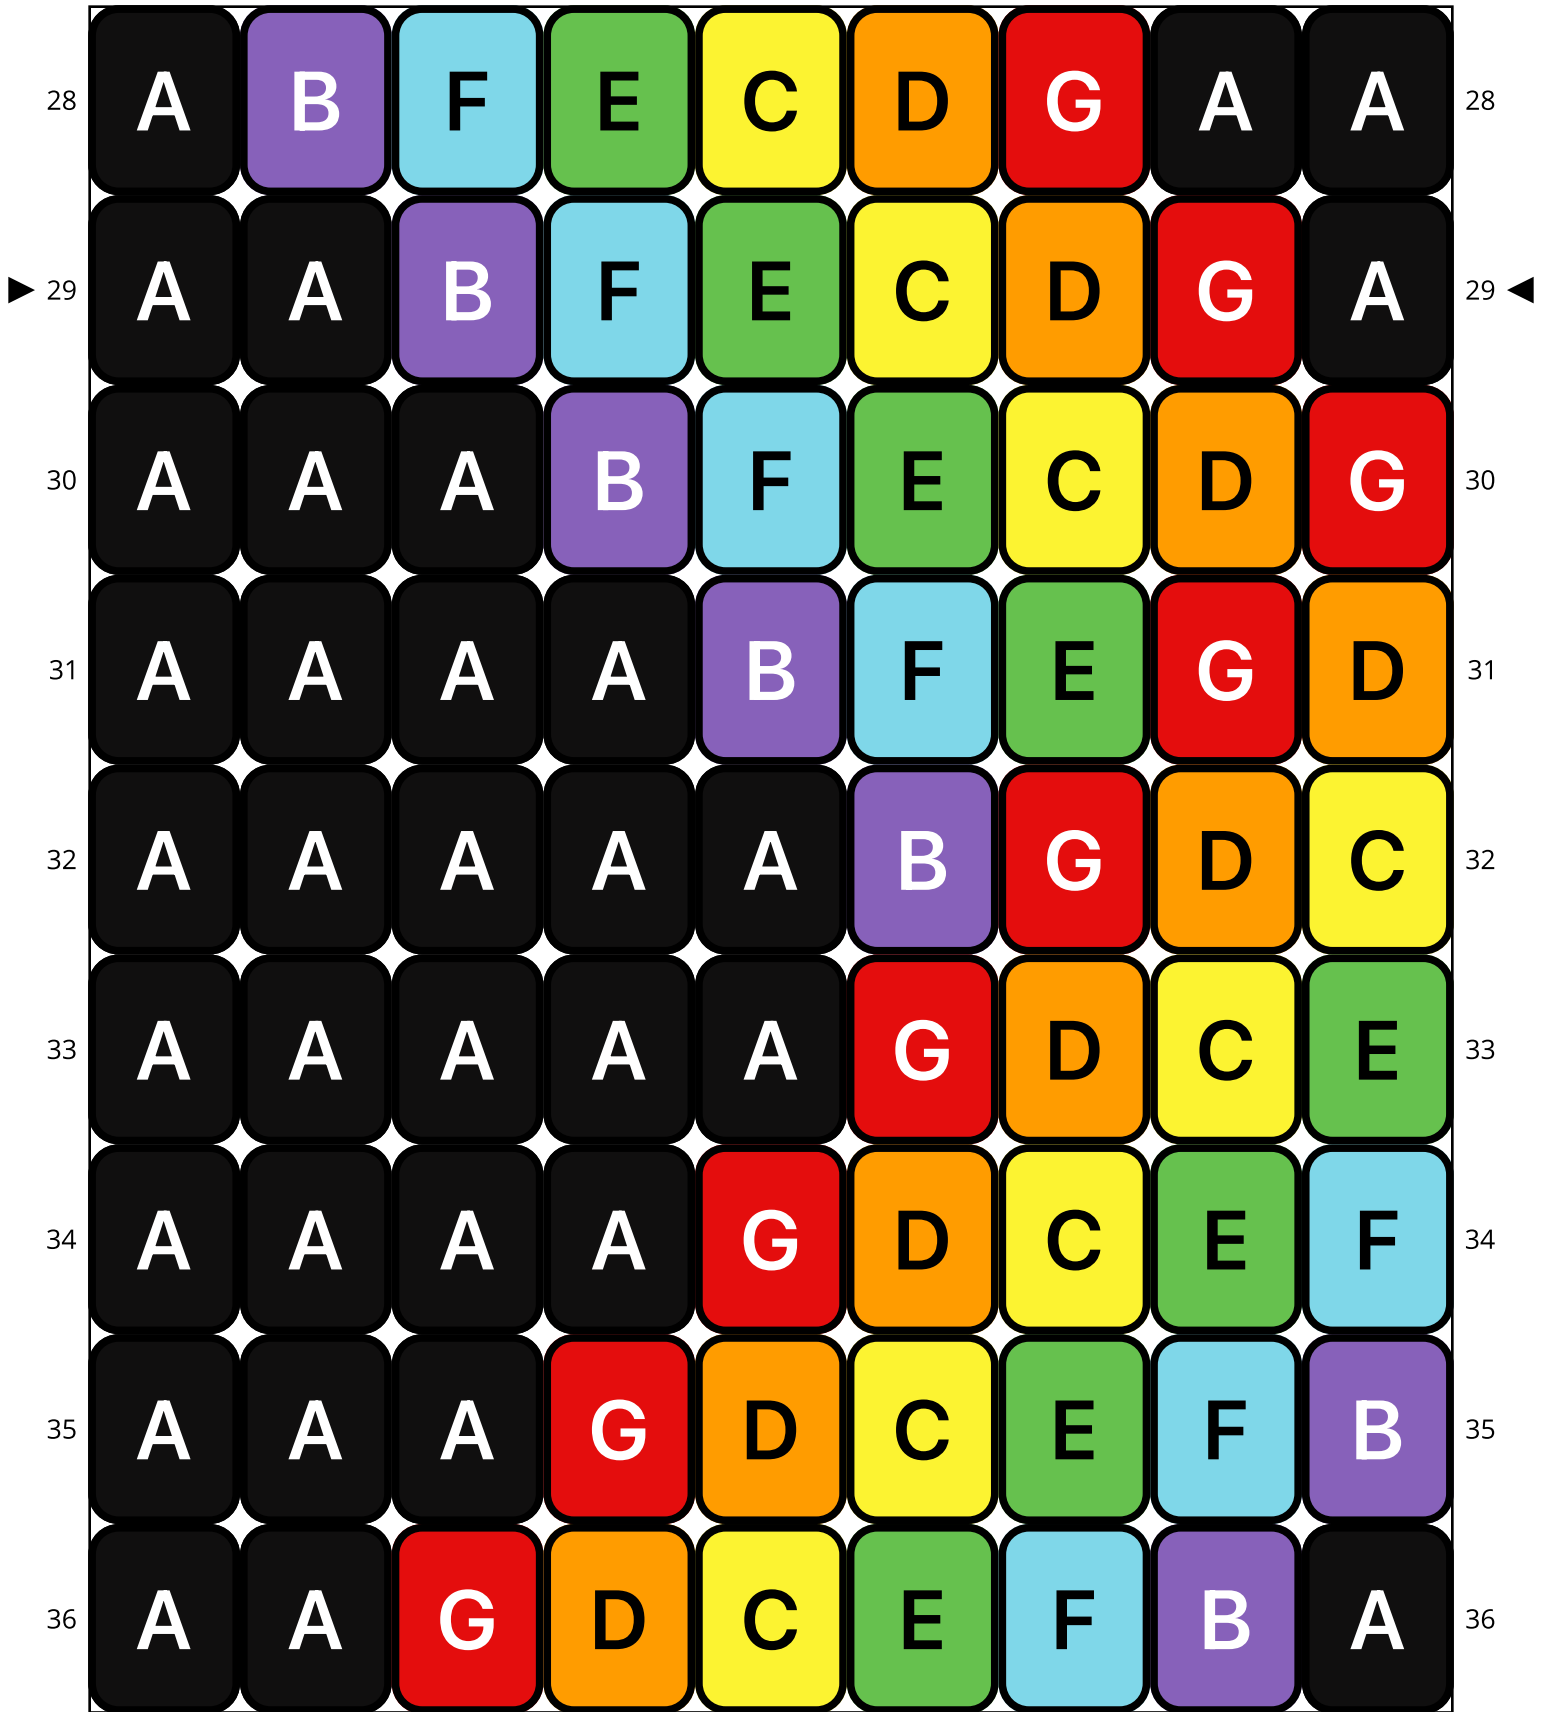

ROYGBIV Ladder

Type: Loom

Width: 9

Height: 56

Finished size: 0.5 x 3.7"

Total beads: 504

© The Pixel Zone

thepixelzone.com

Loom Bead Pattern | Personal Use ONLY | NO Selling

10	F	B	C	D	G	A	A	A	A	10
11	B	F	E	C	D	G	A	A	A	11
12	A	B	F	E	C	D	G	A	A	12
13	A	A	B	F	E	C	D	G	A	13
14	A	A	A	B	F	E	C	D	G	14
15	A	A	A	A	B	F	E	G	D	15
16	A	A	A	A	A	B	G	D	C	16
17	A	A	A	A	A	G	D	C	E	17
18	A	A	A	A	G	D	C	E	F	18

Miyuki Delica 11/0 (DB)

DB10
Black
Count: 210

DB661
Opaque Bright Purple
Count: 48

DB751
Matte Opaque Yellow
Count: 50

DB752
Matte Opaque Orange
Count: 49

DB754
Matte Opaque Green
Count: 50

DB755
Matte Opaque Turquoise Blue
Count: 49