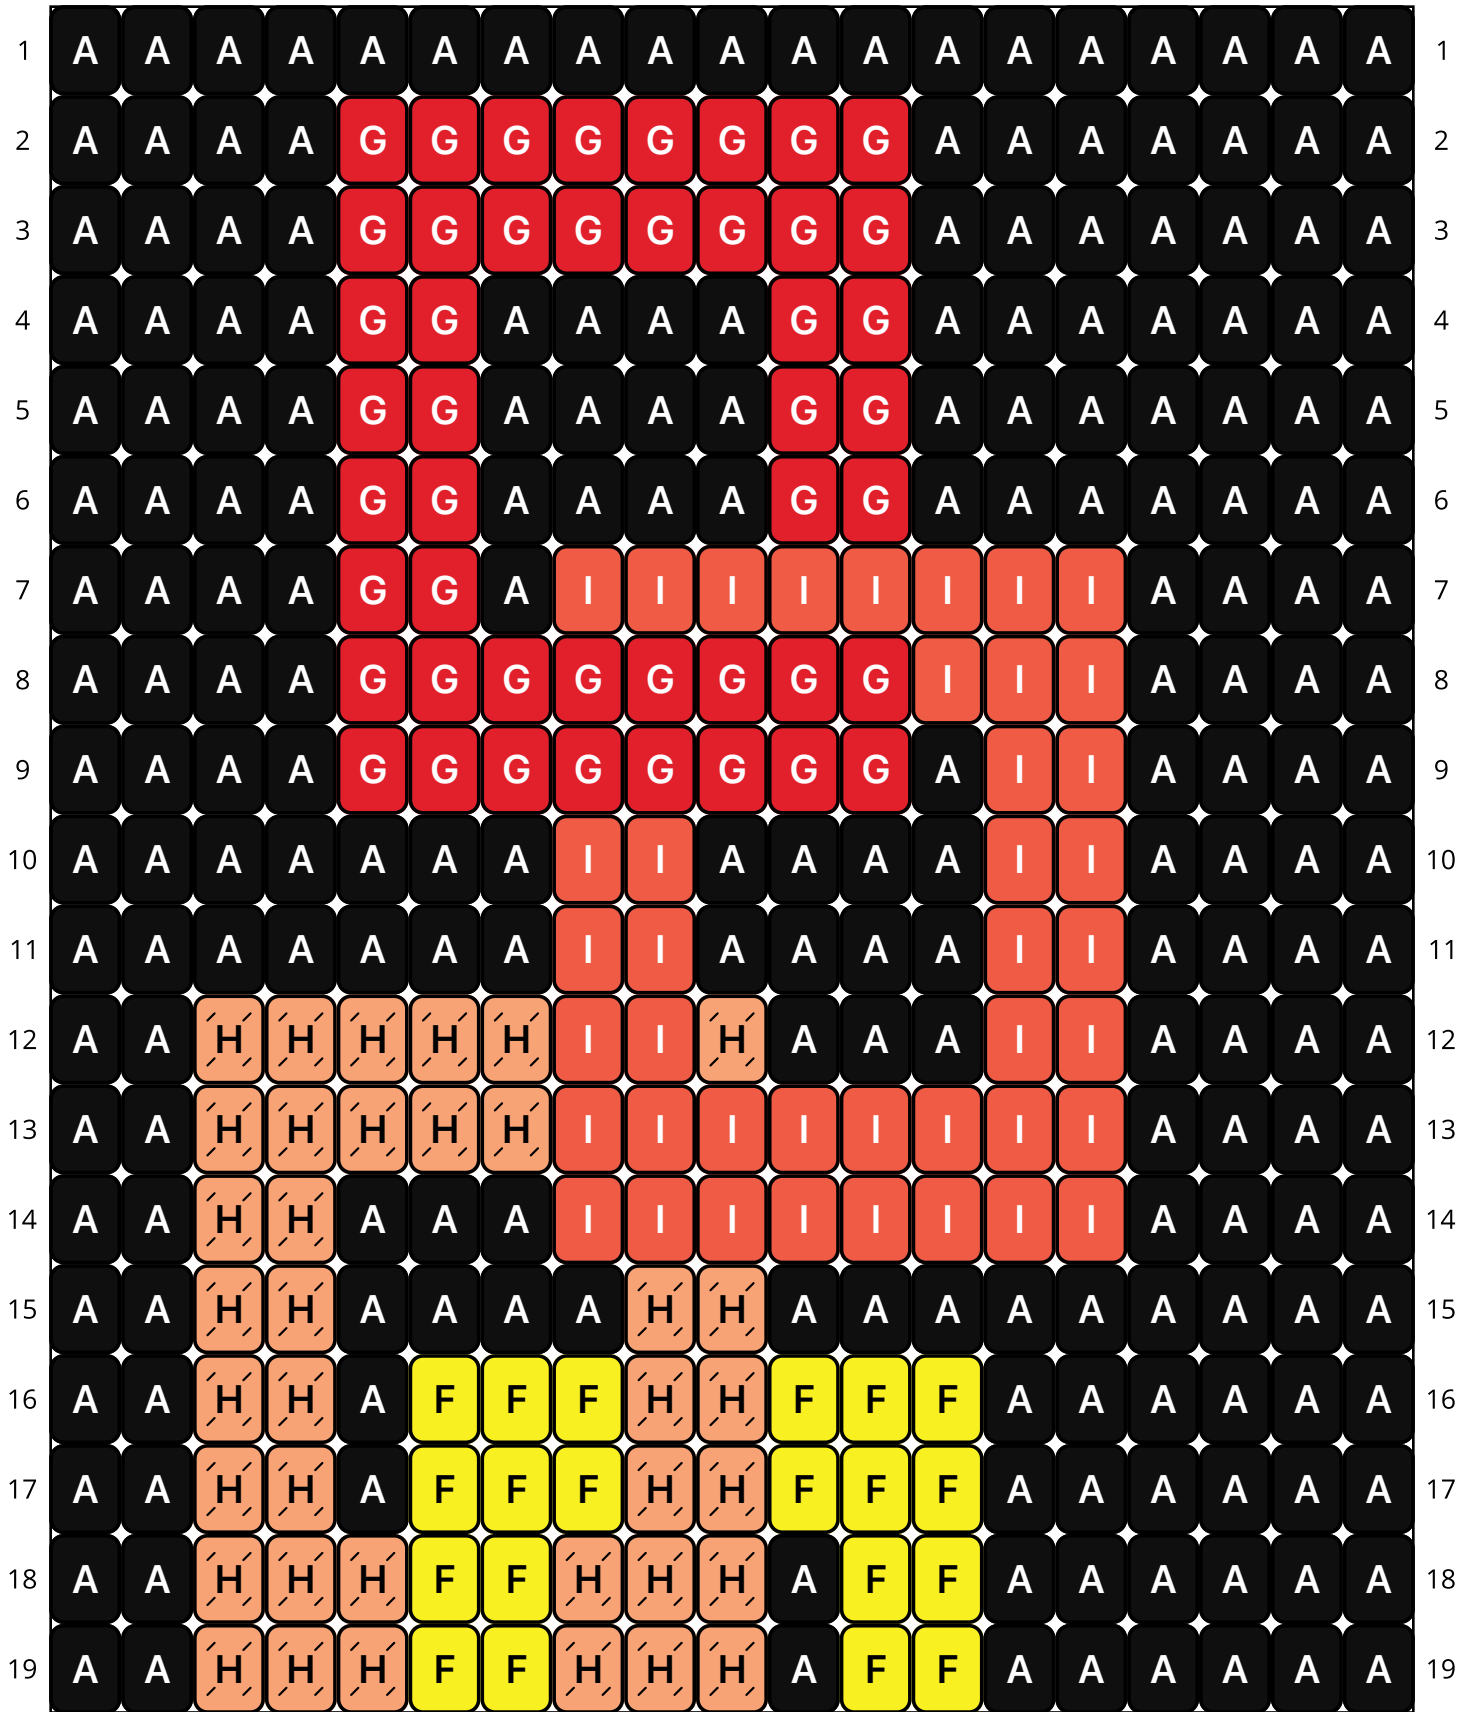

Roygbiv Olympics

Type: Loom

Width: 19

Height: 50

Finished size: 1.0 x 3.3"

Total beads: 950

© The Pixel Zone

thepixelzone.com

Loom Bead Pattern | Personal Use ONLY | NO Selling

20	A	A	A	A	A	F	F	A	A	A	A	F	F	A	A	A	A	A	A	20	
21	A	A	A	A	A	F	F	A	A	C ⁺	C ⁺	F	F	C ⁺	C ⁺	C ⁺	C ⁺	A	A	21	
22	A	A	A	A	A	F	F	F	F	C ⁺	C ⁺	F	F	C ⁺	C ⁺	C ⁺	C ⁺	A	A	22	
23	A	A	A	A	A	F	F	F	F	C ⁺	C ⁺	F	F	A	A	C ⁺	C ⁺	A	A	23	
24	A	A	A	A	A	A	A	A	A	C ⁺	C ⁺	A	A	A	A	C ⁺	C ⁺	A	A	24	
25	A	A	A	A	A	A	A	A	A	C ⁺	C ⁺	A	A	A	A	C ⁺	C ⁺	A	A	25	
▶ 26	A	A	A	A	A	A	A	A	A	C ⁺	C ⁺	A	A	A	A	C ⁺	C ⁺	A	A	◀ 26	
27	A	A	A	B ⁺	B ⁺	B ⁺	B ⁺	B ⁺	B ⁺	C ⁺	C ⁺	C ⁺	C ⁺	C ⁺	C ⁺	C ⁺	C ⁺	A	A	27	
28	A	A	A	B ⁺	B ⁺	B ⁺	B ⁺	B ⁺	B ⁺	C ⁺	C ⁺	C ⁺	C ⁺	C ⁺	C ⁺	C ⁺	C ⁺	A	A	28	
29	A	A	A	B ⁺	B ⁺	A	A	A	A	B ⁺	B ⁺	A	A	A	A	A	A	A	A	29	
30	A	A	A	B ⁺	B ⁺	A	A	A	A	B ⁺	B ⁺	A	A	A	A	A	A	A	A	30	
31	A	A	A	B ⁺	B ⁺	A	A	A	A	B ⁺	B ⁺	A	A	A	A	A	A	A	A	31	
32	A	A	A	B ⁺	B ⁺	A	A	J	J	B ⁺	B ⁺	J	J	J	J	A	A	A	A	32	
33	A	A	A	B ⁺	B ⁺	B ⁺	B ⁺	J	J	B ⁺	B ⁺	J	J	J	J	A	A	A	A	33	
34	A	A	A	B ⁺	B ⁺	B ⁺	B ⁺	J	J	B ⁺	B ⁺	A	A	J	J	A	A	A	A	34	
35	A	A	A	A	A	A	A	J	J	A	A	A	A	J	J	A	A	A	A	35	
36	A	A	A	A	E ⁺	E ⁺	E ⁺	E ⁺	E ⁺	E ⁺	E ⁺	E ⁺	A	J	J	A	A	A	A	36	
37	A	A	A	A	E ⁺	E ⁺	E ⁺	E ⁺	E ⁺	E ⁺	E ⁺	E ⁺	A	J	J	A	A	A	A	37	
38	A	A	A	A	E ⁺	E ⁺	A	J	J	J	J	J	J	J	J	J	A	A	A	A	38

Word Chart

Starting bead: Top Left

Row 1 (R) (19)A

Row 2 (R) (4)A, (8)G, (7)A

Row 3 (R) (4)A, (8)G, (7)A

Row 4 (R) (4)A, (2)G, (4)A, (2)G, (7)A

Row 5 (R) (4)A, (2)G, (4)A, (2)G, (7)A

Row 6 (R) (4)A, (2)G, (4)A, (2)G, (7)A