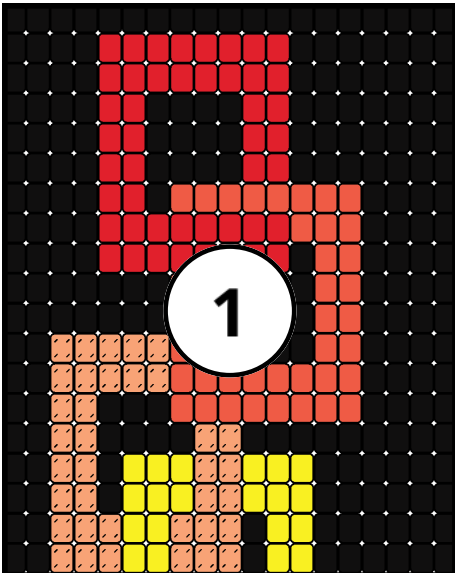

Roygbiv Olympics

Type: Loom

Width: 19

Height: 50

Finished size: 1.0 x 3.3"

Total beads: 950

© The Pixel Zone

thepixelzone.com

Loom Bead Pattern | Personal Use ONLY | NO Selling

20	A	A	A	A	A	F	F	A	A	A	A	F	F	A	A	A	A	A	A	20	
21	A	A	A	A	A	F	F	A	A	C ⁺	C ⁺	F	F	C ⁺	C ⁺	C ⁺	C ⁺	A	A	21	
22	A	A	A	A	A	F	F	F	F	C ⁺	C ⁺	F	F	C ⁺	C ⁺	C ⁺	C ⁺	A	A	22	
23	A	A	A	A	A	F	F	F	F	C ⁺	C ⁺	F	F	A	A	C ⁺	C ⁺	A	A	23	
24	A	A	A	A	A	A	A	A	A	C ⁺	C ⁺	A	A	A	A	C ⁺	C ⁺	A	A	24	
25	A	A	A	A	A	A	A	A	A	C ⁺	C ⁺	A	A	A	A	C ⁺	C ⁺	A	A	25	
▶ 26	A	A	A	A	A	A	A	A	A	C ⁺	C ⁺	A	A	A	A	C ⁺	C ⁺	A	A	◀ 26	
27	A	A	A	B ⁺	B ⁺	B ⁺	B ⁺	B ⁺	B ⁺	C ⁺	C ⁺	C ⁺	C ⁺	C ⁺	C ⁺	C ⁺	C ⁺	A	A	27	
28	A	A	A	B ⁺	B ⁺	B ⁺	B ⁺	B ⁺	B ⁺	C ⁺	C ⁺	C ⁺	C ⁺	C ⁺	C ⁺	C ⁺	C ⁺	A	A	28	
29	A	A	A	B ⁺	B ⁺	A	A	A	A	B ⁺	B ⁺	A	A	A	A	A	A	A	A	29	
30	A	A	A	B ⁺	B ⁺	A	A	A	A	B ⁺	B ⁺	A	A	A	A	A	A	A	A	30	
31	A	A	A	B ⁺	B ⁺	A	A	A	A	B ⁺	B ⁺	A	A	A	A	A	A	A	A	31	
32	A	A	A	B ⁺	B ⁺	A	A	J	J	B ⁺	B ⁺	J	J	J	J	A	A	A	A	32	
33	A	A	A	B ⁺	B ⁺	B ⁺	B ⁺	J	J	B ⁺	B ⁺	J	J	J	J	A	A	A	A	33	
34	A	A	A	B ⁺	B ⁺	B ⁺	B ⁺	J	J	B ⁺	B ⁺	A	A	J	J	A	A	A	A	34	
35	A	A	A	A	A	A	A	J	J	A	A	A	A	J	J	A	A	A	A	35	
36	A	A	A	A	E ⁺	E ⁺	E ⁺	E ⁺	E ⁺	E ⁺	E ⁺	E ⁺	A	J	J	A	A	A	A	36	
37	A	A	A	A	E ⁺	E ⁺	E ⁺	E ⁺	E ⁺	E ⁺	E ⁺	E ⁺	A	J	J	A	A	A	A	37	
38	A	A	A	A	E ⁺	E ⁺	A	J	J	J	J	J	J	J	J	J	A	A	A	A	38

Word Chart

Starting bead: Top Left

Row 1 (R) (19)A

Row 2 (R) (4)A, (8)G, (7)A

Row 3 (R) (4)A, (8)G, (7)A

Row 4 (R) (4)A, (2)G, (4)A, (2)G, (7)A

Row 5 (R) (4)A, (2)G, (4)A, (2)G, (7)A

Row 6 (R) (4)A, (2)G, (4)A, (2)G, (7)A