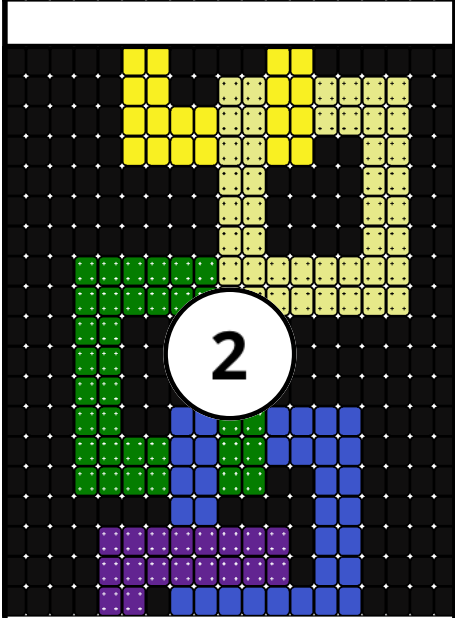

Roygbiv Olympics

Type: Loom

Width: 19

Height: 50

Finished size: 1.0 x 3.3"

Total beads: 950

© The Pixel Zone

thepixelzone.com

Loom Bead Pattern | Personal Use ONLY | NO Selling

20	A	A	A	A	A	F	F	A	A	A	A	F	F	A	A	A	A	A	A	20	
21	A	A	A	A	A	F	F	A	A	C ⁺	C ⁺	F	F	C ⁺	C ⁺	C ⁺	C ⁺	A	A	21	
22	A	A	A	A	A	F	F	F	F	C ⁺	C ⁺	F	F	C ⁺	C ⁺	C ⁺	C ⁺	A	A	22	
23	A	A	A	A	A	F	F	F	F	C ⁺	C ⁺	F	F	A	A	C ⁺	C ⁺	A	A	23	
24	A	A	A	A	A	A	A	A	A	C ⁺	C ⁺	A	A	A	A	C ⁺	C ⁺	A	A	24	
25	A	A	A	A	A	A	A	A	A	C ⁺	C ⁺	A	A	A	A	C ⁺	C ⁺	A	A	25	
▶ 26	A	A	A	A	A	A	A	A	A	C ⁺	C ⁺	A	A	A	A	C ⁺	C ⁺	A	A	◀ 26	
27	A	A	A	B ⁺	B ⁺	B ⁺	B ⁺	B ⁺	B ⁺	C ⁺	C ⁺	C ⁺	C ⁺	C ⁺	C ⁺	C ⁺	C ⁺	A	A	27	
28	A	A	A	B ⁺	B ⁺	B ⁺	B ⁺	B ⁺	B ⁺	C ⁺	C ⁺	C ⁺	C ⁺	C ⁺	C ⁺	C ⁺	C ⁺	A	A	28	
29	A	A	A	B ⁺	B ⁺	A	A	A	A	B ⁺	B ⁺	A	A	A	A	A	A	A	A	29	
30	A	A	A	B ⁺	B ⁺	A	A	A	A	B ⁺	B ⁺	A	A	A	A	A	A	A	A	30	
31	A	A	A	B ⁺	B ⁺	A	A	A	A	B ⁺	B ⁺	A	A	A	A	A	A	A	A	31	
32	A	A	A	B ⁺	B ⁺	A	A	J	J	B ⁺	B ⁺	J	J	J	J	A	A	A	A	32	
33	A	A	A	B ⁺	B ⁺	B ⁺	B ⁺	J	J	B ⁺	B ⁺	J	J	J	J	A	A	A	A	33	
34	A	A	A	B ⁺	B ⁺	B ⁺	B ⁺	J	J	B ⁺	B ⁺	A	A	J	J	A	A	A	A	34	
35	A	A	A	A	A	A	A	J	J	A	A	A	A	J	J	A	A	A	A	35	
36	A	A	A	A	E ⁺	E ⁺	E ⁺	E ⁺	E ⁺	E ⁺	E ⁺	E ⁺	A	J	J	A	A	A	A	36	
37	A	A	A	A	E ⁺	E ⁺	E ⁺	E ⁺	E ⁺	E ⁺	E ⁺	E ⁺	A	J	J	A	A	A	A	37	
38	A	A	A	A	E ⁺	E ⁺	A	J	J	J	J	J	J	J	J	J	A	A	A	A	38

Word Chart

Starting bead: Top Left

Row 1 (R) (19)A

Row 2 (R) (4)A, (8)G, (7)A

Row 3 (R) (4)A, (8)G, (7)A

Row 4 (R) (4)A, (2)G, (4)A, (2)G, (7)A

Row 5 (R) (4)A, (2)G, (4)A, (2)G, (7)A

Row 6 (R) (4)A, (2)G, (4)A, (2)G, (7)A