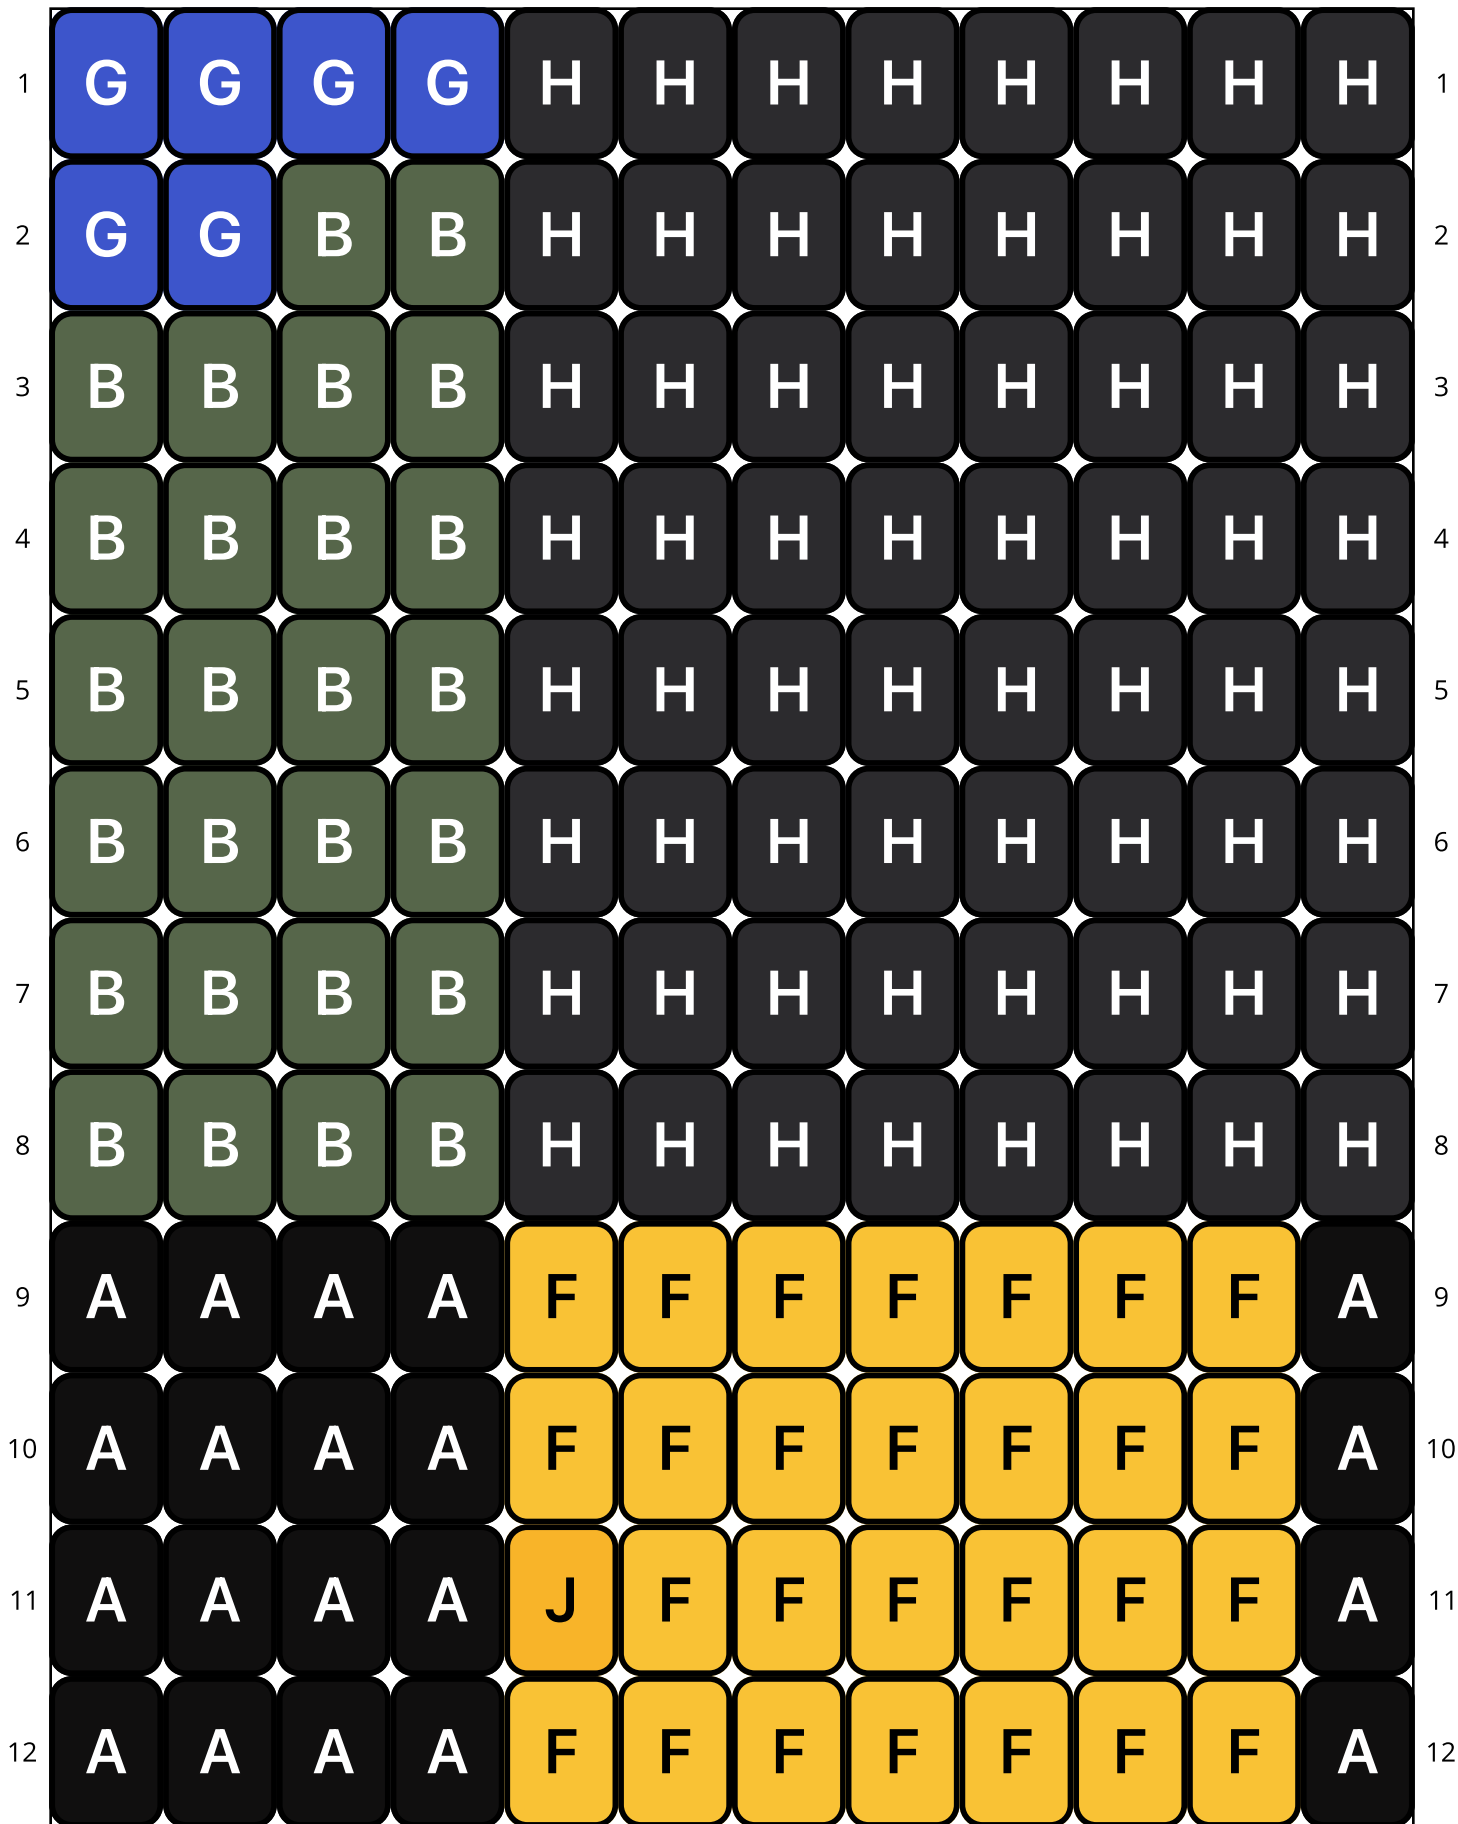

Shapsey

Type: Loom

Width: 12

Height: 66

Finished size: 0.6 x 4.4"

Total beads: 792

© 2024 Just Bead It

Loom Bead Pattern | Personal Use ONLY

13	I	A	A	A	F	F	F	F	F	F	F	A	13
14	B	B	A	A	F	F	F	F	F	F	F	A	14
15	B	B	B	A	J	F	F	F	F	F	F	A	15
16	B	B	B	B	F	F	F	F	F	F	F	A	16
17	B	B	B	B	F	F	F	F	F	F	F	A	17
18	B	B	B	B	F	J	F	F	F	F	J	A	18
19	B	B	B	B	J	J	F	F	F	F	F	A	19
20	B	B	B	B	F	J	F	F	F	F	F	A	20
21	B	B	B	B	F	J	J	F	F	F	J	A	21
22	B	B	B	B	B	F	F	F	J	F	F	A	22
23	B	B	B	B	B	B	B	J	J	F	F	A	23
24	B	B	B	B	B	B	B	B	B	J	J	A	24

Word Chart

Starting bead: Top Right

Row 1 (L) (8)H, (4)G

Row 2 (L) (8)H, (2)B, (2)G

Row 3 (L) (8)H, (4)B

Row 4 (L) (8)H, (4)B

Row 5 (L) (8)H, (4)B

Row 6 (L) (8)H, (4)B