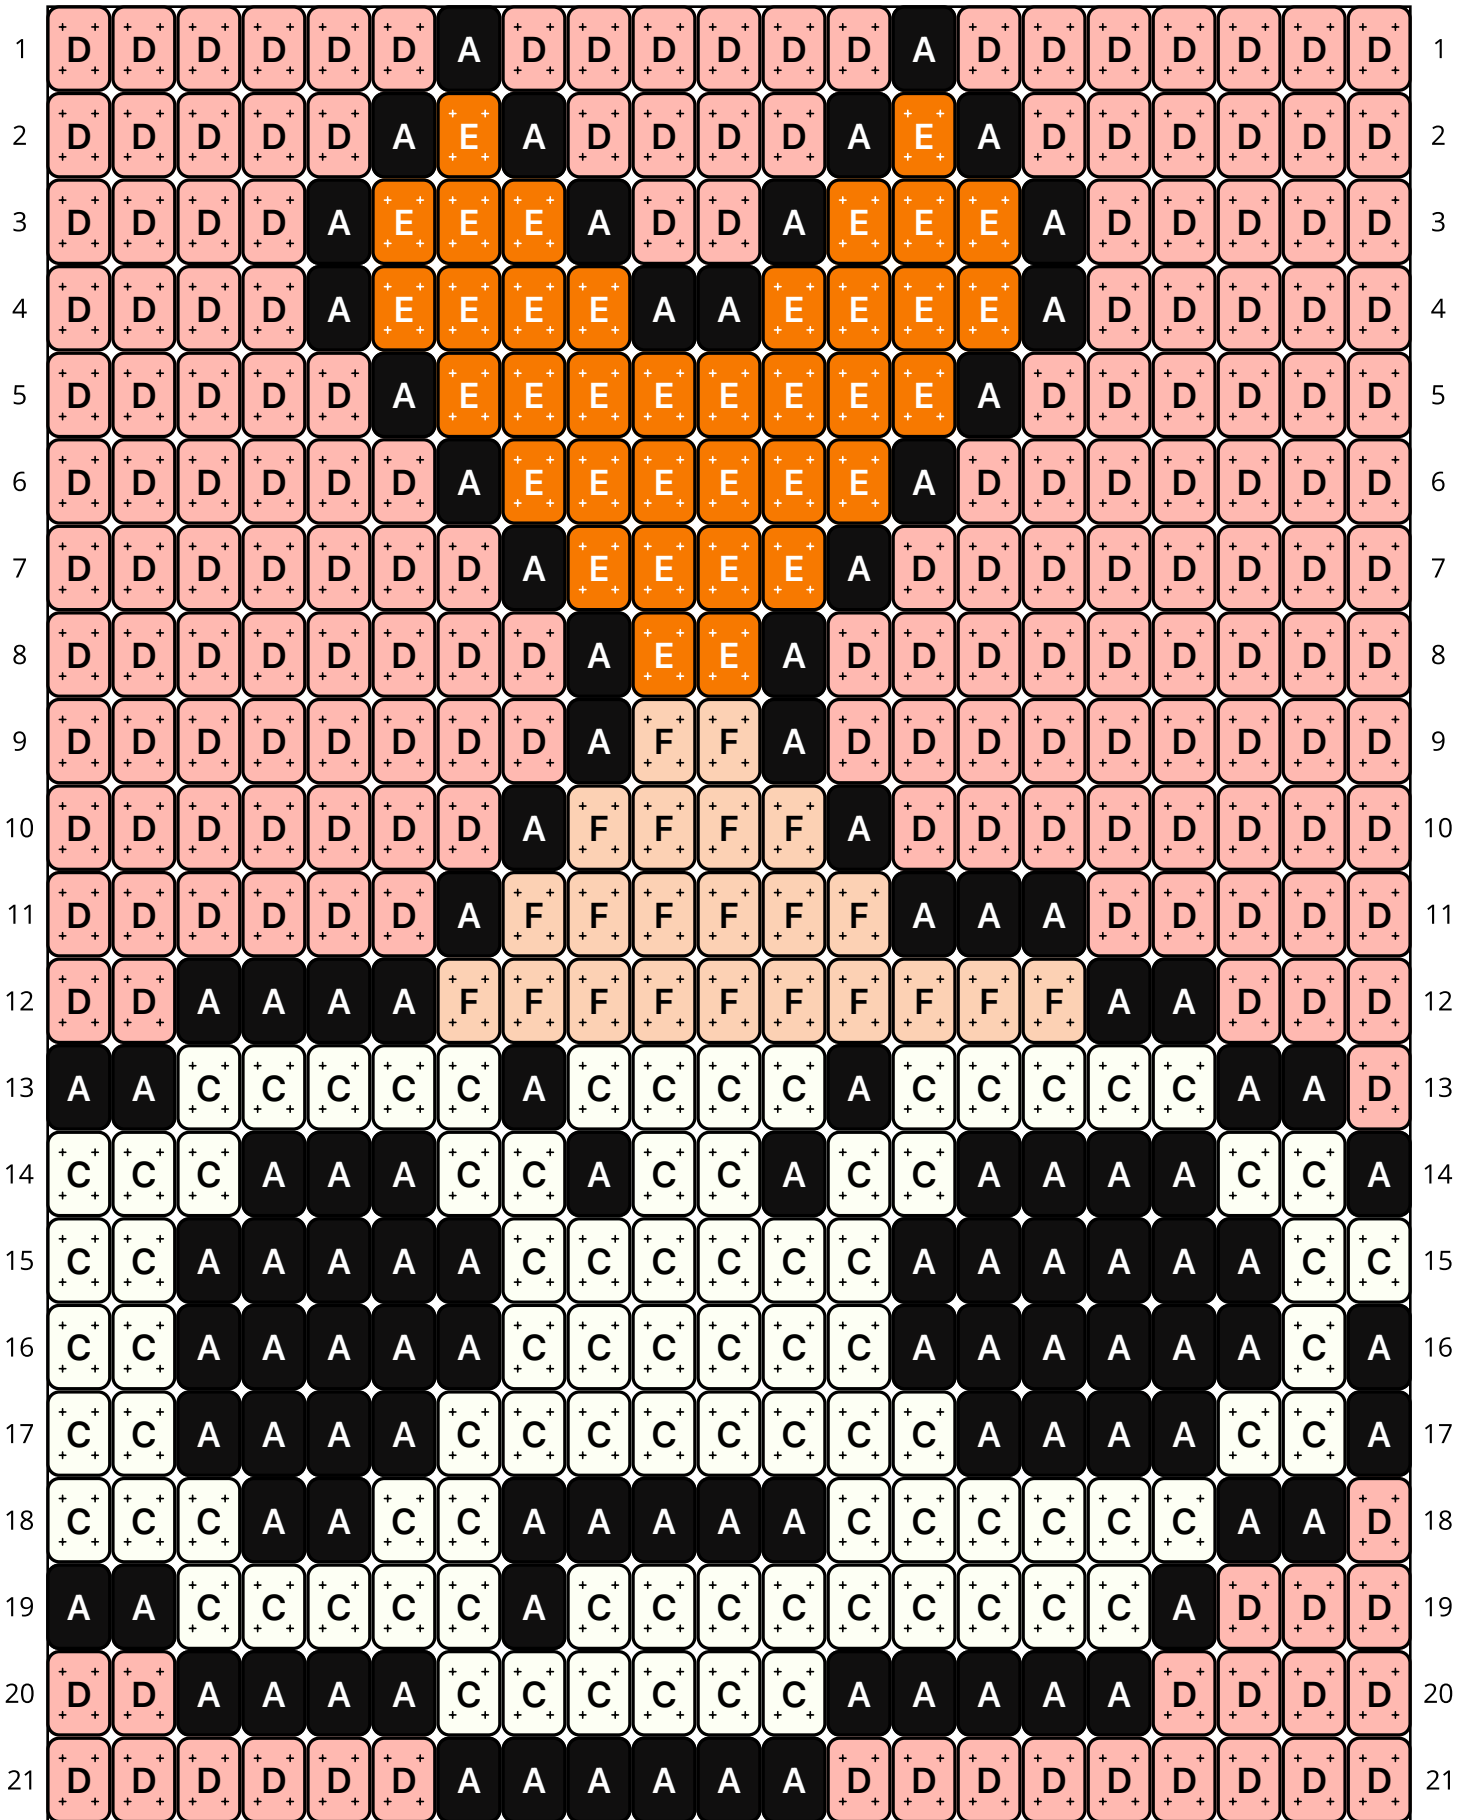

Shrimpo Sprout Teagan

Type: Loom

Width: 21

Height: 60

Finished size: 1.1 x 4.0"

Total beads: 1,260

© 2026 The Pixel Zone

thepixelzone.com

Loom Bead Pattern | Personal Use ONLY | NO Selling

22	D	D	D	D	D	D	D	D	D	D	D	D	D	D	D	D	D	D	D	22	
23	D	D	D	D	D	D	D	D	D	D	D	D	D	D	D	D	D	D	D	23	
24	D	D	A	A	A	D	D	D	A	A	A	A	D	D	D	D	D	D	D	24	
25	D	A	G	G	A	D	D	A	G	G	G	A	D	D	D	A	A	A	A	D	D
26	A	G	G	G	A	D	A	G	G	G	G	A	D	D	A	G	G	G	A	D	D
27	A	G	G	G	A	A	G	G	G	G	A	D	A	A	G	G	G	A	D	D	D
28	D	A	A	G	G	G	A	A	A	A	G	A	G	G	A	A	A	D	D	D	D
29	D	D	D	A	A	A	G	G	A	G	G	G	G	A	H	H	A	D	D	D	D
30	D	D	D	A	H	A	G	G	G	A	G	G	G	G	A	H	A	A	A	D	D
31	D	A	A	H	H	H	A	G	G	A	A	G	G	G	A	H	H	H	A	D	D
32	A	H	H	H	H	H	A	A	A	H	A	A	A	H	H	H	H	H	A	D	D
33	A	H	H	H	A	A	A	H	H	H	H	H	H	H	A	A	A	A	H	A	D
34	A	H	H	A	A	A	A	A	H	H	H	H	H	A	A	A	A	A	H	A	D
35	D	A	H	A	A	A	A	A	H	H	H	H	H	A	A	A	A	A	H	A	D
36	D	D	A	H	A	A	A	H	H	H	H	H	H	A	A	A	H	H	A	D	D
37	D	D	A	H	H	H	H	H	H	H	H	H	H	H	H	H	H	H	A	D	D
38	D	D	D	A	H	H	H	A	A	A	A	A	A	A	A	H	A	D	D	D	D
39	D	D	D	A	H	H	H	A	C	C	C	C	C	C	C	A	H	A	D	D	D
40	D	D	D	D	A	H	H	H	A	C	C	C	C	A	A	H	A	D	D	D	D
41	D	D	D	D	D	A	A	H	H	A	A	A	A	H	H	A	D	D	D	D	D
42	D	D	D	D	D	D	A	H	H	H	H	H	H	A	A	D	D	D	D	D	D

Word Chart

Starting bead: Top Left

Row 1 (R) (6)D, (1)A, (6)D, (1)A, (7)D

Row 2 (R) (5)D, (1)A, (1)E, (1)A, (4)D, (1)A, (1)E, (1)A, (6)D

Row 3 (R) (4)D, (1)A, (3)E, (1)A, (2)D, (1)A, (3)E, (1)A, (5)D

Row 4 (R) (4)D, (1)A, (4)E, (2)A, (4)E, (1)A, (5)D

Row 5 (R) (5)D, (1)A, (8)E, (1)A, (6)D

Row 6 (R) (6)D, (1)A, (6)E, (1)A, (7)D

Row 7 (R) (7)D, (1)A, (4)E, (1)A, (8)D

Row 8 (R) (8)D, (1)A, (2)E, (1)A, (9)D

Row 9 (R) (8)D, (1)A, (2)F, (1)A, (9)D

Row 10 (R) (7)D, (1)A, (4)F, (1)A, (8)D