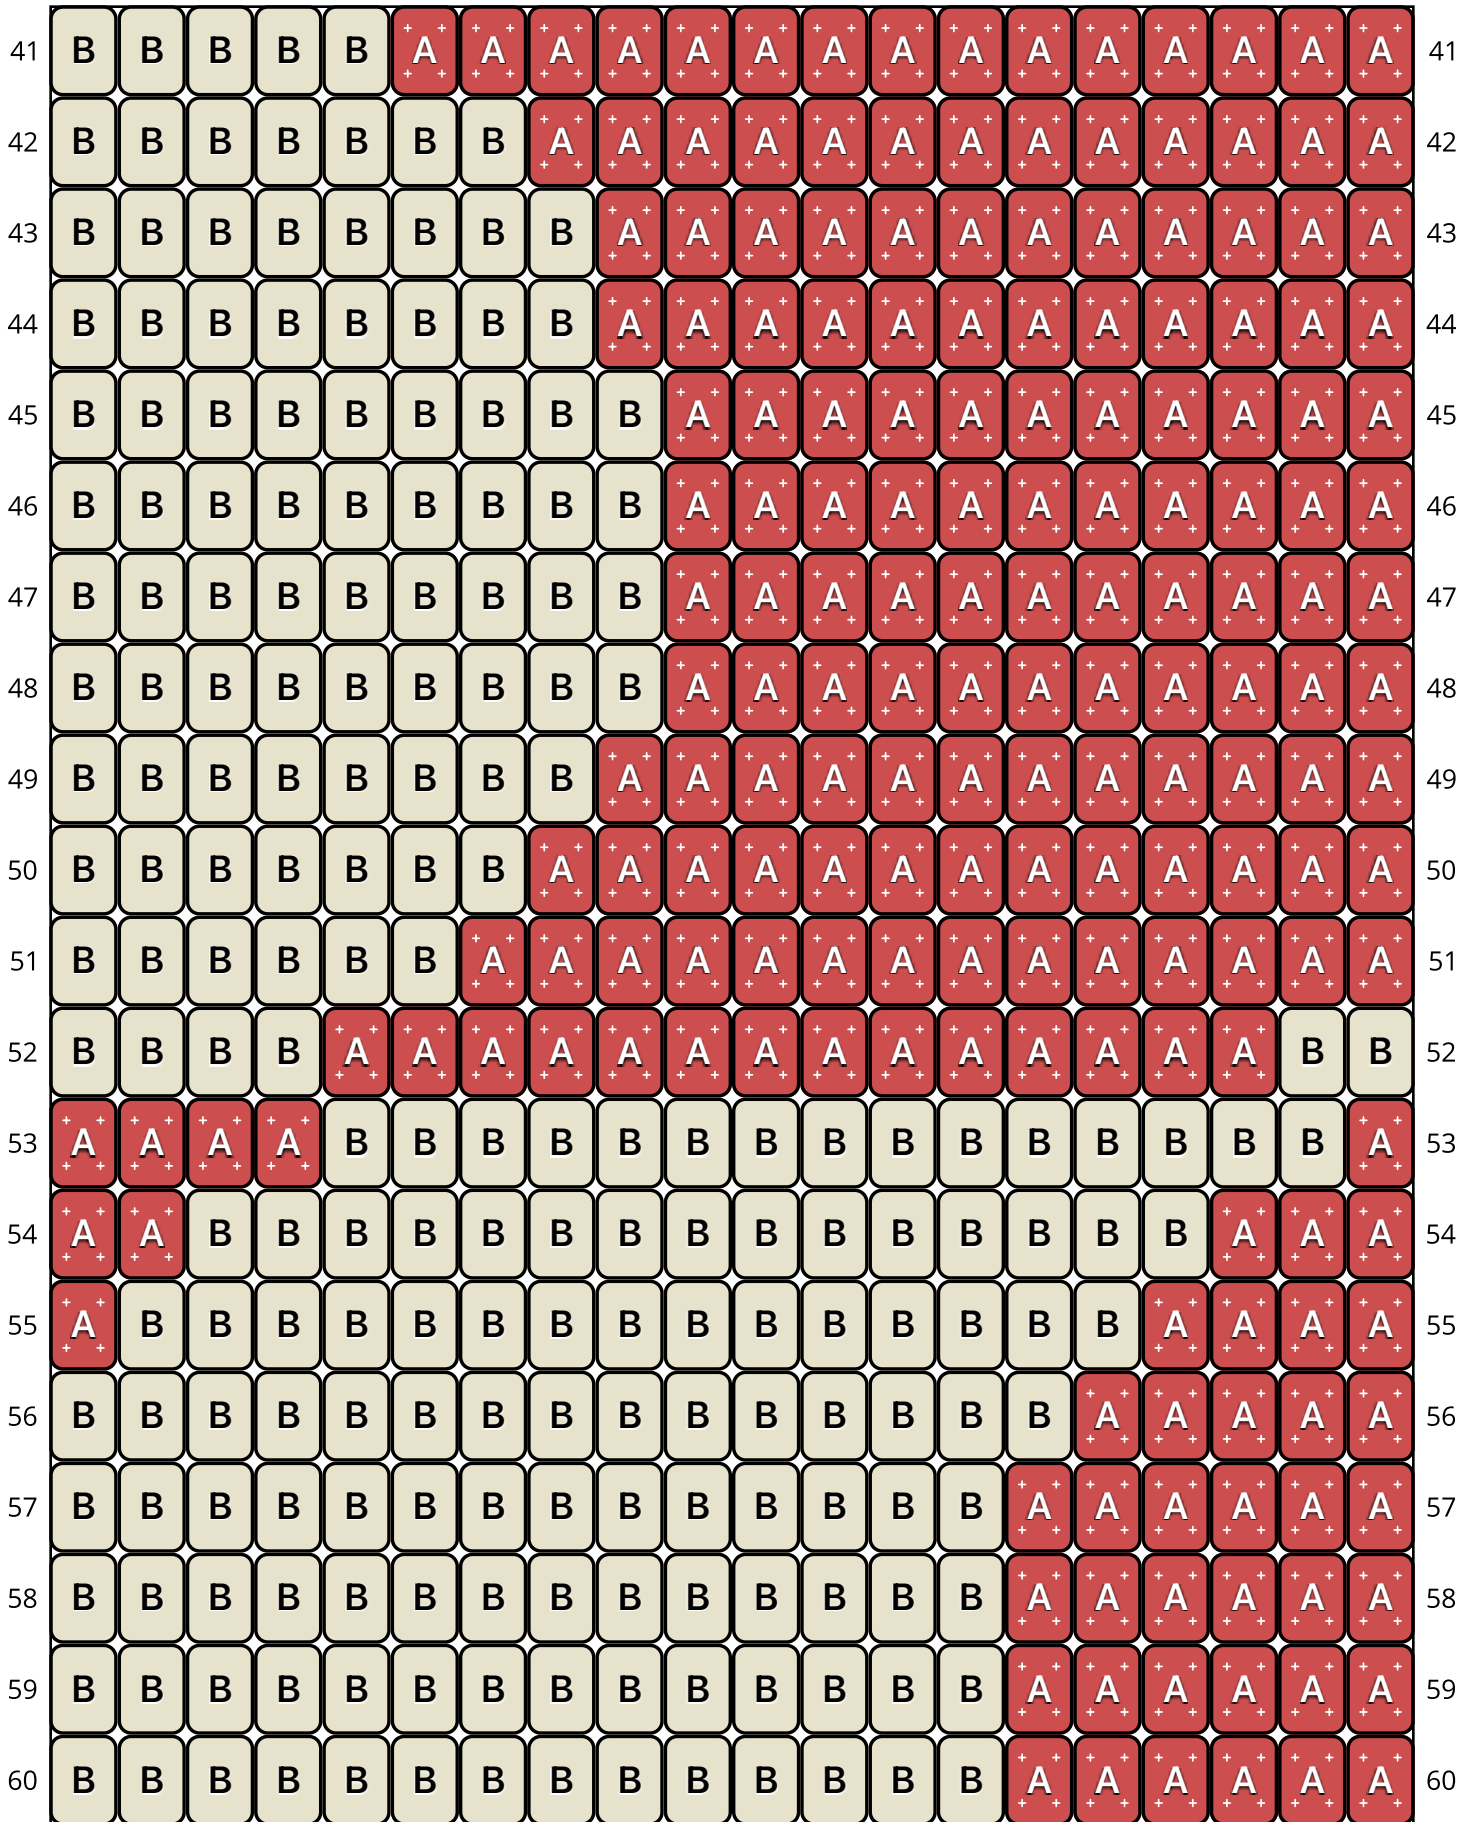

61	B	B	B	B	B	B	B	B	B	B	B	B	B	B	B	A⁺	A⁺	A⁺	A⁺	A⁺	61
62	A⁺	B	B	B	B	B	B	B	B	B	B	B	B	B	B	B	A⁺	A⁺	A⁺	A⁺	62
63	A⁺	A⁺	B	B	B	B	B	B	B	B	B	B	B	B	B	B	A⁺	A⁺	A⁺	63	
64	A⁺	A⁺	A⁺	A⁺	B	B	B	B	B	B	B	B	B	B	B	B	B	B	B	A⁺	64
65	B	B	B	B	A⁺	A⁺	A⁺	A⁺	A⁺	A⁺	A⁺	A⁺	A⁺	A⁺	A⁺	A⁺	A⁺	A⁺	A⁺	B	65
66	B	B	B	B	B	B	A⁺	A⁺	A⁺	A⁺	A⁺	A⁺	A⁺	A⁺	A⁺	A⁺	A⁺	A⁺	A⁺	A⁺	66
67	B	B	B	B	B	B	B	A⁺	A⁺	A⁺	A⁺	A⁺	A⁺	A⁺	A⁺	A⁺	A⁺	A⁺	A⁺	A⁺	67
68	B	B	B	B	B	B	B	B	A⁺	A⁺	A⁺	A⁺	A⁺	A⁺	A⁺	A⁺	A⁺	A⁺	A⁺	A⁺	68
69	B	B	B	B	B	B	B	B	B	A⁺	A⁺	A⁺	A⁺	A⁺	A⁺	A⁺	A⁺	A⁺	A⁺	A⁺	69