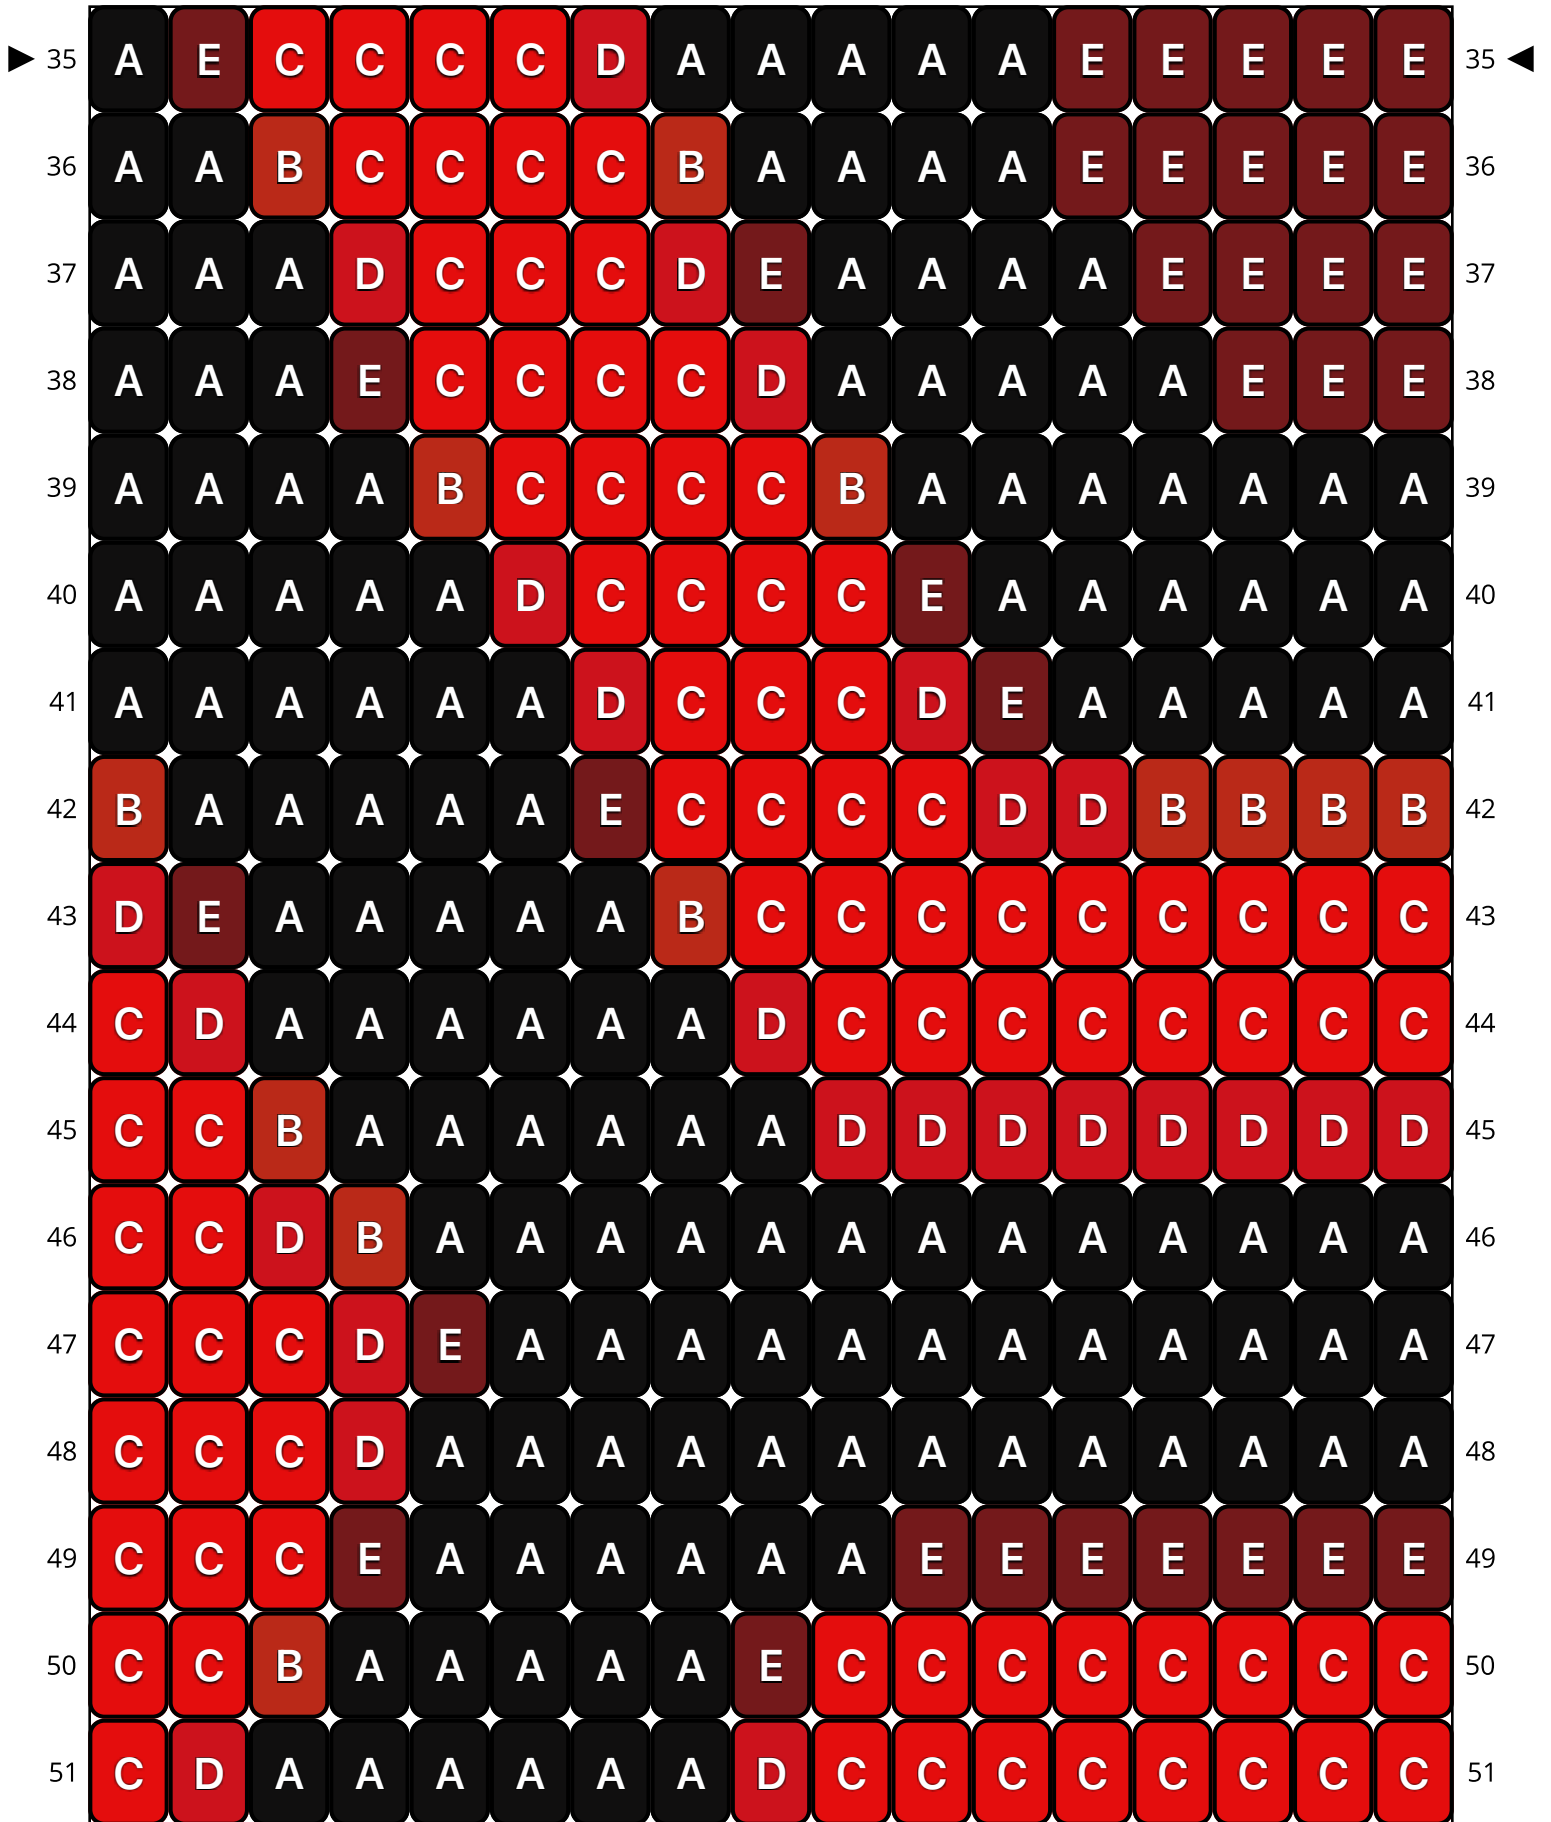

Slither Away

Type: Loom

Width: 17

Height: 69

Finished size: 0.9 x 4.6"

Total beads: 1,173

© 2025 Just Bead It | The Pixel Zone

thepixelzone.com

Loom Bead Pattern | Personal Use ONLY

52	D	A	A	A	A	A	A	D	C	C	C	C	C	C	C	C	C	52
53	E	A	A	A	A	A	B	C	C	C	C	D	E	E	E	E	E	53
54	A	A	A	A	A	E	C	C	C	C	D	A	A	A	A	A	A	54
55	A	A	A	A	A	D	C	C	C	D	E	A	A	A	A	A	A	55
56	A	A	A	A	D	C	C	C	C	B	A	A	A	A	A	A	A	56
57	A	A	A	B	C	C	C	C	D	A	A	A	A	A	E	E	E	57
58	A	A	E	C	C	C	C	D	A	A	A	A	A	E	E	E	E	58
59	A	A	D	C	C	C	C	E	A	A	A	A	E	E	E	E	E	59
60	A	E	C	C	C	C	D	A	A	A	A	A	E	E	E	E	E	60
61	A	A	E	C	C	C	C	B	A	A	A	A	A	E	E	E	E	61
62	A	A	A	D	C	C	C	D	E	A	A	A	A	E	E	E	E	62
63	A	A	A	A	D	C	C	C	D	E	A	A	A	A	E	E	E	63
64	A	A	A	A	E	C	C	C	C	D	A	A	A	A	A	A	A	64
65	A	A	A	A	A	B	C	C	C	C	B	A	A	A	A	A	A	65
66	A	A	A	A	A	A	D	C	C	C	C	E	A	A	A	A	A	66
67	B	A	A	A	A	A	A	D	C	C	C	C	C	D	D	D	D	67
68	C	B	A	A	A	A	A	E	C	C	C	C	C	C	C	C	C	68