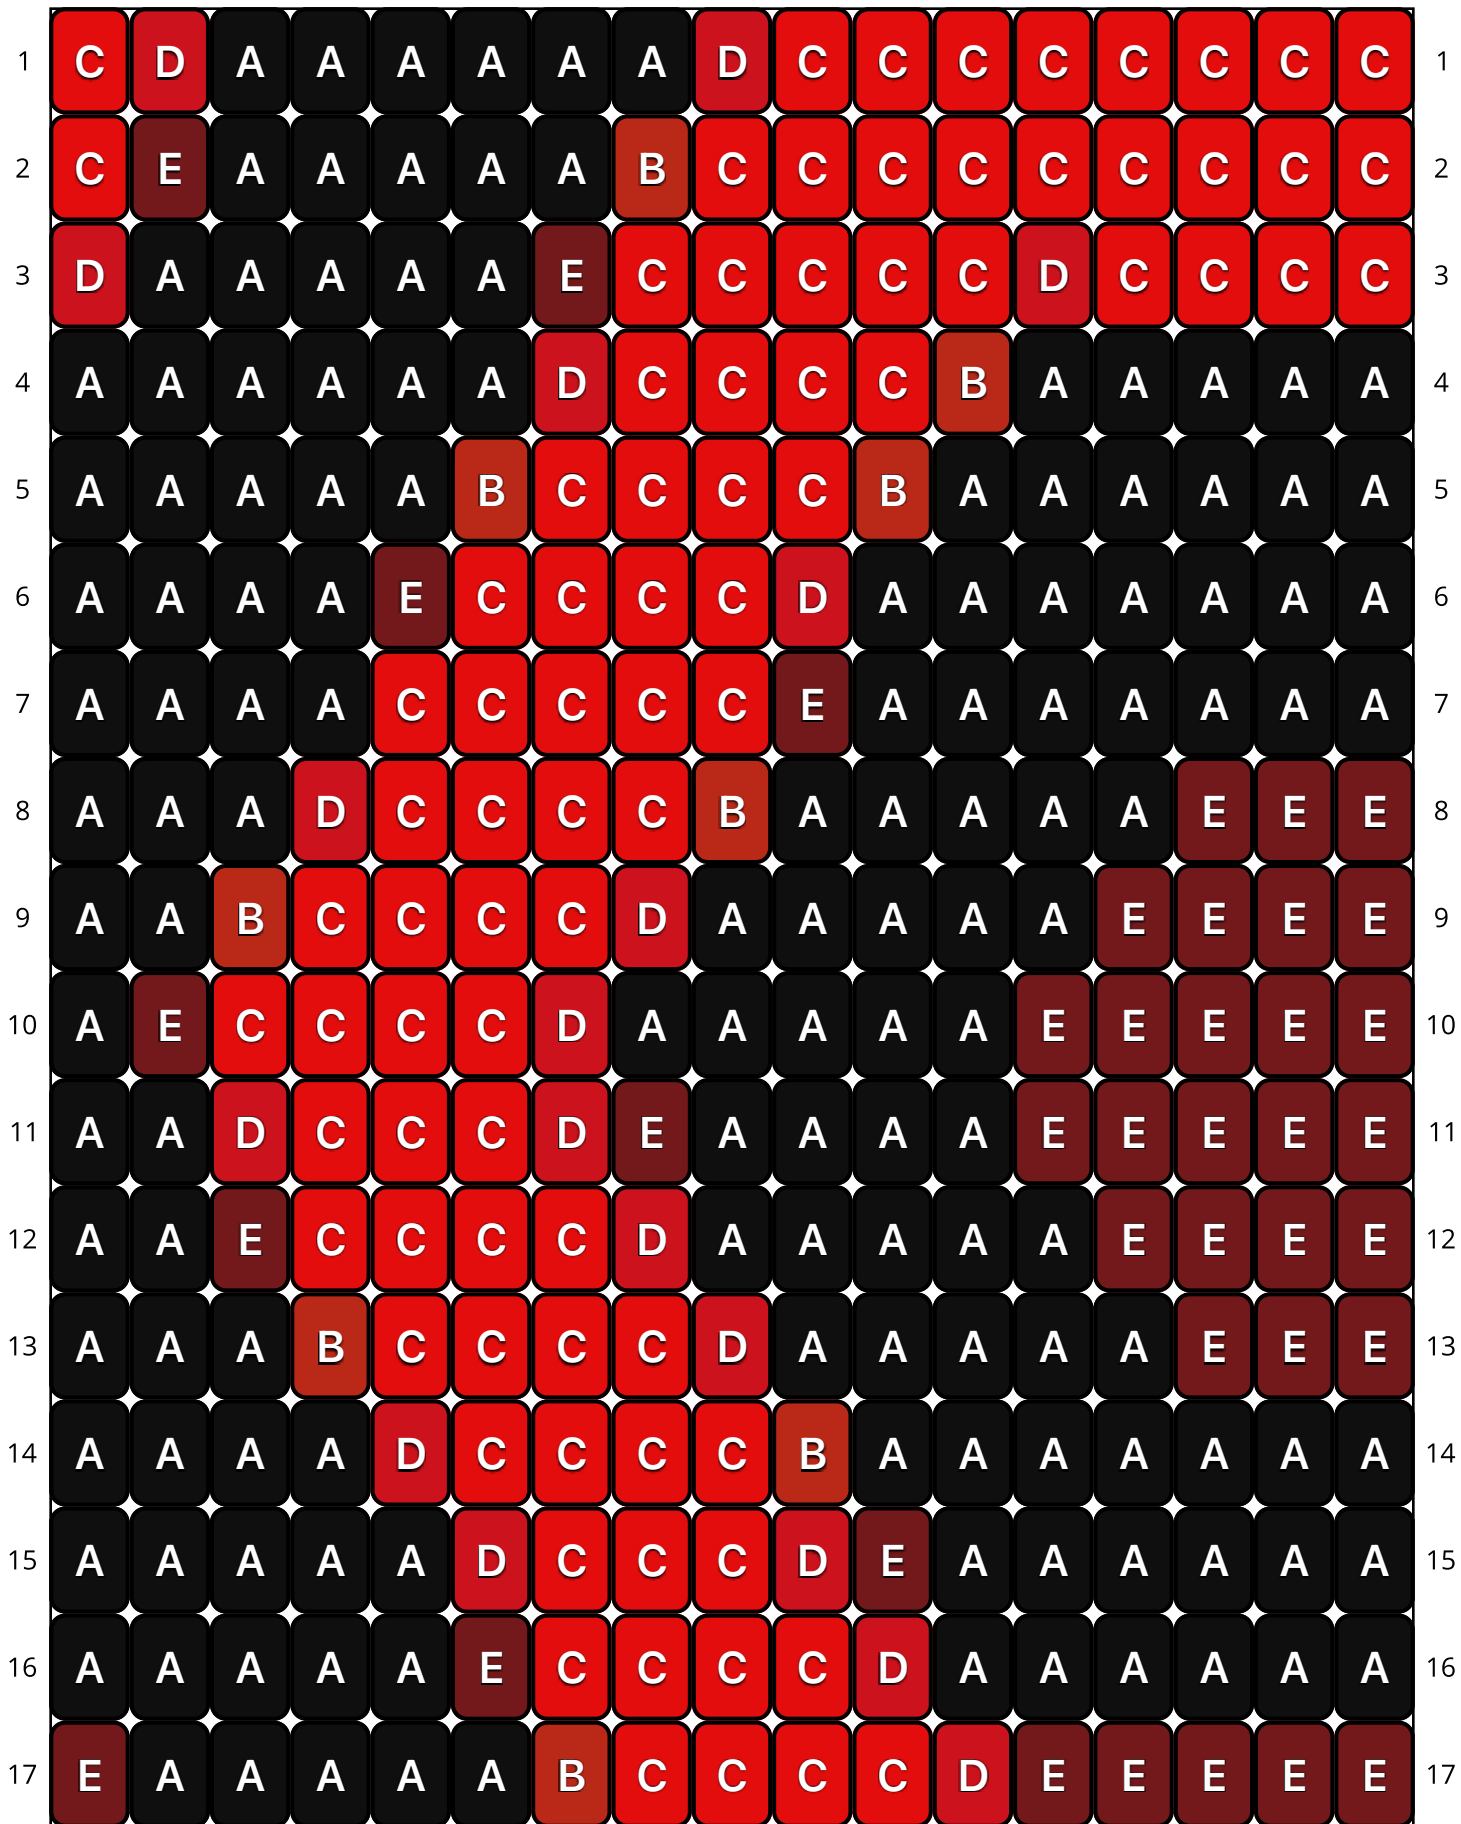

Slither Away

Type: Loom

Width: 17

Height: 69

Finished size: 0.9 x 4.6"

Total beads: 1,173

© 2025 Just Bead It | The Pixel Zone

thepixelzone.com

Loom Bead Pattern | Personal Use ONLY

52	D	A	A	A	A	A	A	D	C	C	C	C	C	C	C	C	C	52
53	E	A	A	A	A	A	B	C	C	C	C	D	E	E	E	E	E	53
54	A	A	A	A	A	E	C	C	C	C	D	A	A	A	A	A	A	54
55	A	A	A	A	A	D	C	C	C	D	E	A	A	A	A	A	A	55
56	A	A	A	A	D	C	C	C	C	B	A	A	A	A	A	A	A	56
57	A	A	A	B	C	C	C	C	D	A	A	A	A	A	E	E	E	57
58	A	A	E	C	C	C	C	D	A	A	A	A	A	E	E	E	E	58
59	A	A	D	C	C	C	C	E	A	A	A	A	E	E	E	E	E	59
60	A	E	C	C	C	C	D	A	A	A	A	A	E	E	E	E	E	60
61	A	A	E	C	C	C	C	B	A	A	A	A	A	E	E	E	E	61
62	A	A	A	D	C	C	C	D	E	A	A	A	A	E	E	E	E	62
63	A	A	A	A	D	C	C	C	D	E	A	A	A	A	E	E	E	63
64	A	A	A	A	E	C	C	C	C	D	A	A	A	A	A	A	A	64
65	A	A	A	A	A	B	C	C	C	C	B	A	A	A	A	A	A	65
66	A	A	A	A	A	A	D	C	C	C	C	E	A	A	A	A	A	66
67	B	A	A	A	A	A	A	D	C	C	C	C	C	D	D	D	D	67
68	C	B	A	A	A	A	A	E	C	C	C	C	C	C	C	C	C	68