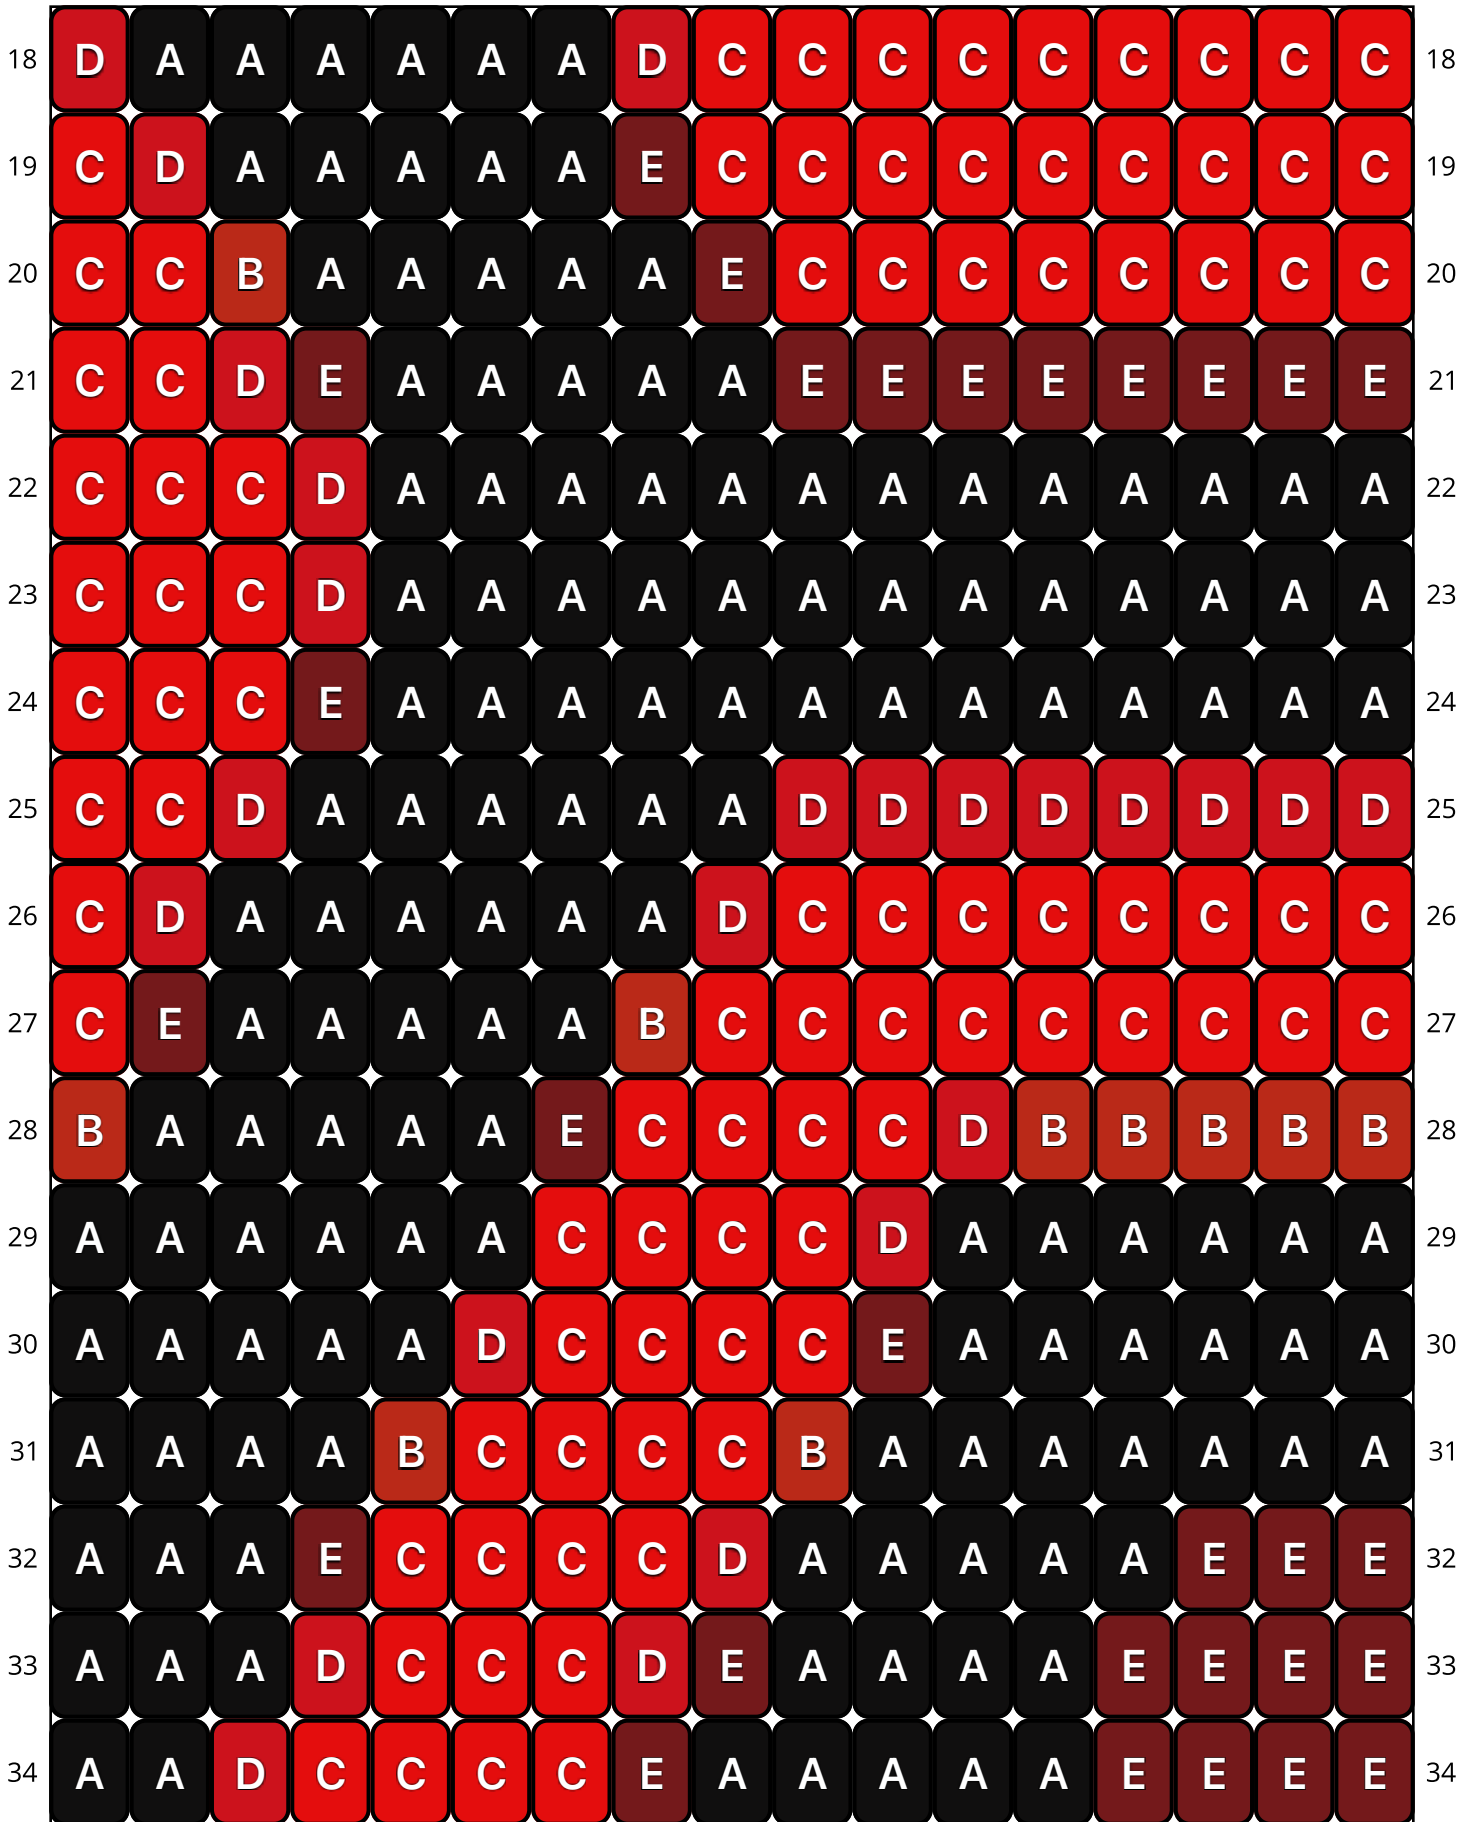

Slither Away

Type: Loom

Width: 17

Height: 69

Finished size: 0.9 x 4.6"

Total beads: 1,173

© 2025 Just Bead It | The Pixel Zone

thepixelzone.com

Loom Bead Pattern | Personal Use ONLY

52	D	A	A	A	A	A	A	D	C	C	C	C	C	C	C	C	C	52
53	E	A	A	A	A	A	B	C	C	C	C	D	E	E	E	E	E	53
54	A	A	A	A	A	E	C	C	C	C	D	A	A	A	A	A	A	54
55	A	A	A	A	A	D	C	C	C	D	E	A	A	A	A	A	A	55
56	A	A	A	A	D	C	C	C	C	B	A	A	A	A	A	A	A	56
57	A	A	A	B	C	C	C	C	D	A	A	A	A	A	E	E	E	57
58	A	A	E	C	C	C	C	D	A	A	A	A	A	E	E	E	E	58
59	A	A	D	C	C	C	C	E	A	A	A	A	E	E	E	E	E	59
60	A	E	C	C	C	C	D	A	A	A	A	A	E	E	E	E	E	60
61	A	A	E	C	C	C	C	B	A	A	A	A	A	E	E	E	E	61
62	A	A	A	D	C	C	C	D	E	A	A	A	A	E	E	E	E	62
63	A	A	A	A	D	C	C	C	D	E	A	A	A	A	E	E	E	63
64	A	A	A	A	E	C	C	C	C	D	A	A	A	A	A	A	A	64
65	A	A	A	A	A	B	C	C	C	C	B	A	A	A	A	A	A	65
66	A	A	A	A	A	A	D	C	C	C	C	E	A	A	A	A	A	66
67	B	A	A	A	A	A	A	D	C	C	C	C	C	D	D	D	D	67
68	C	B	A	A	A	A	A	E	C	C	C	C	C	C	C	C	C	68