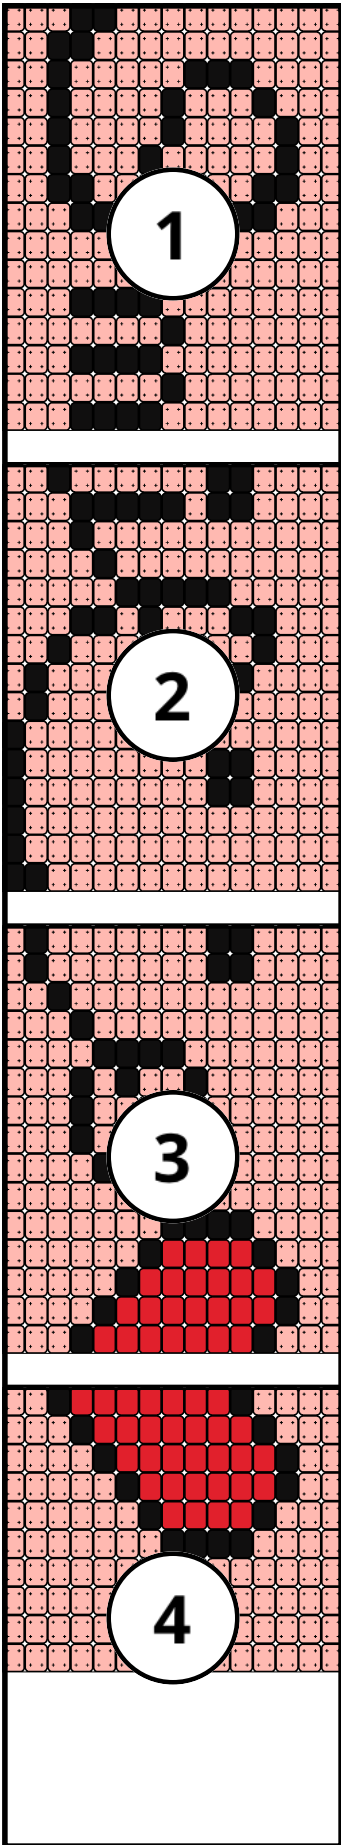

Smile Girly

Type: Loom

Width: 15

Height: 55

Finished size: 0.8 x 3.6"

Total beads: 825

© The Pixel Zone

thepixelzone.com

Loom Bead Pattern | Personal Use ONLY | NO Selling

46	B	B	A	C	C	C	C	C	C	C	A	B	B	B	B	46
47	B	B	B	A	C	C	C	C	C	C	C	A	B	B	B	47
48	B	B	B	B	A	C	C	C	C	C	C	A	B	B	48	
49	B	B	B	B	B	A	C	C	C	C	C	A	B	B	49	
50	B	B	B	B	B	B	A	C	C	C	C	A	B	B	B	50
51	B	B	B	B	B	B	B	A	A	A	A	B	B	B	B	51
52	B	B	B	B	B	B	B	B	B	B	B	B	B	B	B	52
53	B	B	B	B	B	B	B	B	B	B	B	B	B	B	B	53
54	B	B	B	B	B	B	B	B	B	B	B	B	B	B	B	54
55	B	B	B	B	B	B	B	B	B	B	B	B	B	B	B	55

Word Chart

Starting bead: Top Left

Row 1 (R) (3)B, (2)A, (10)B

Row 2 (R) (2)B, (2)A, (11)B

Row 3 (R) (2)B, (1)A, (5)B, (3)A, (4)B

Row 4 (R) (2)B, (1)A, (4)B, (1)A, (3)B, (1)A, (3)B

Row 5 (R) (2)B, (1)A, (4)B, (1)A, (4)B, (1)A, (2)B

Row 6 (R) (2)B, (1)A, (3)B, (1)A, (5)B, (1)A, (2)B

Row 7 (R) (2)B, (2)A, (2)B, (1)A, (4)B, (2)A, (2)B

Row 8 (R) (3)B, (3)A, (4)B, (2)A, (3)B

Row 9 (R) (15)B

Row 10 (R) (7)B, (1)A, (7)B

Row 11 (R) (3)B, (4)A, (8)B