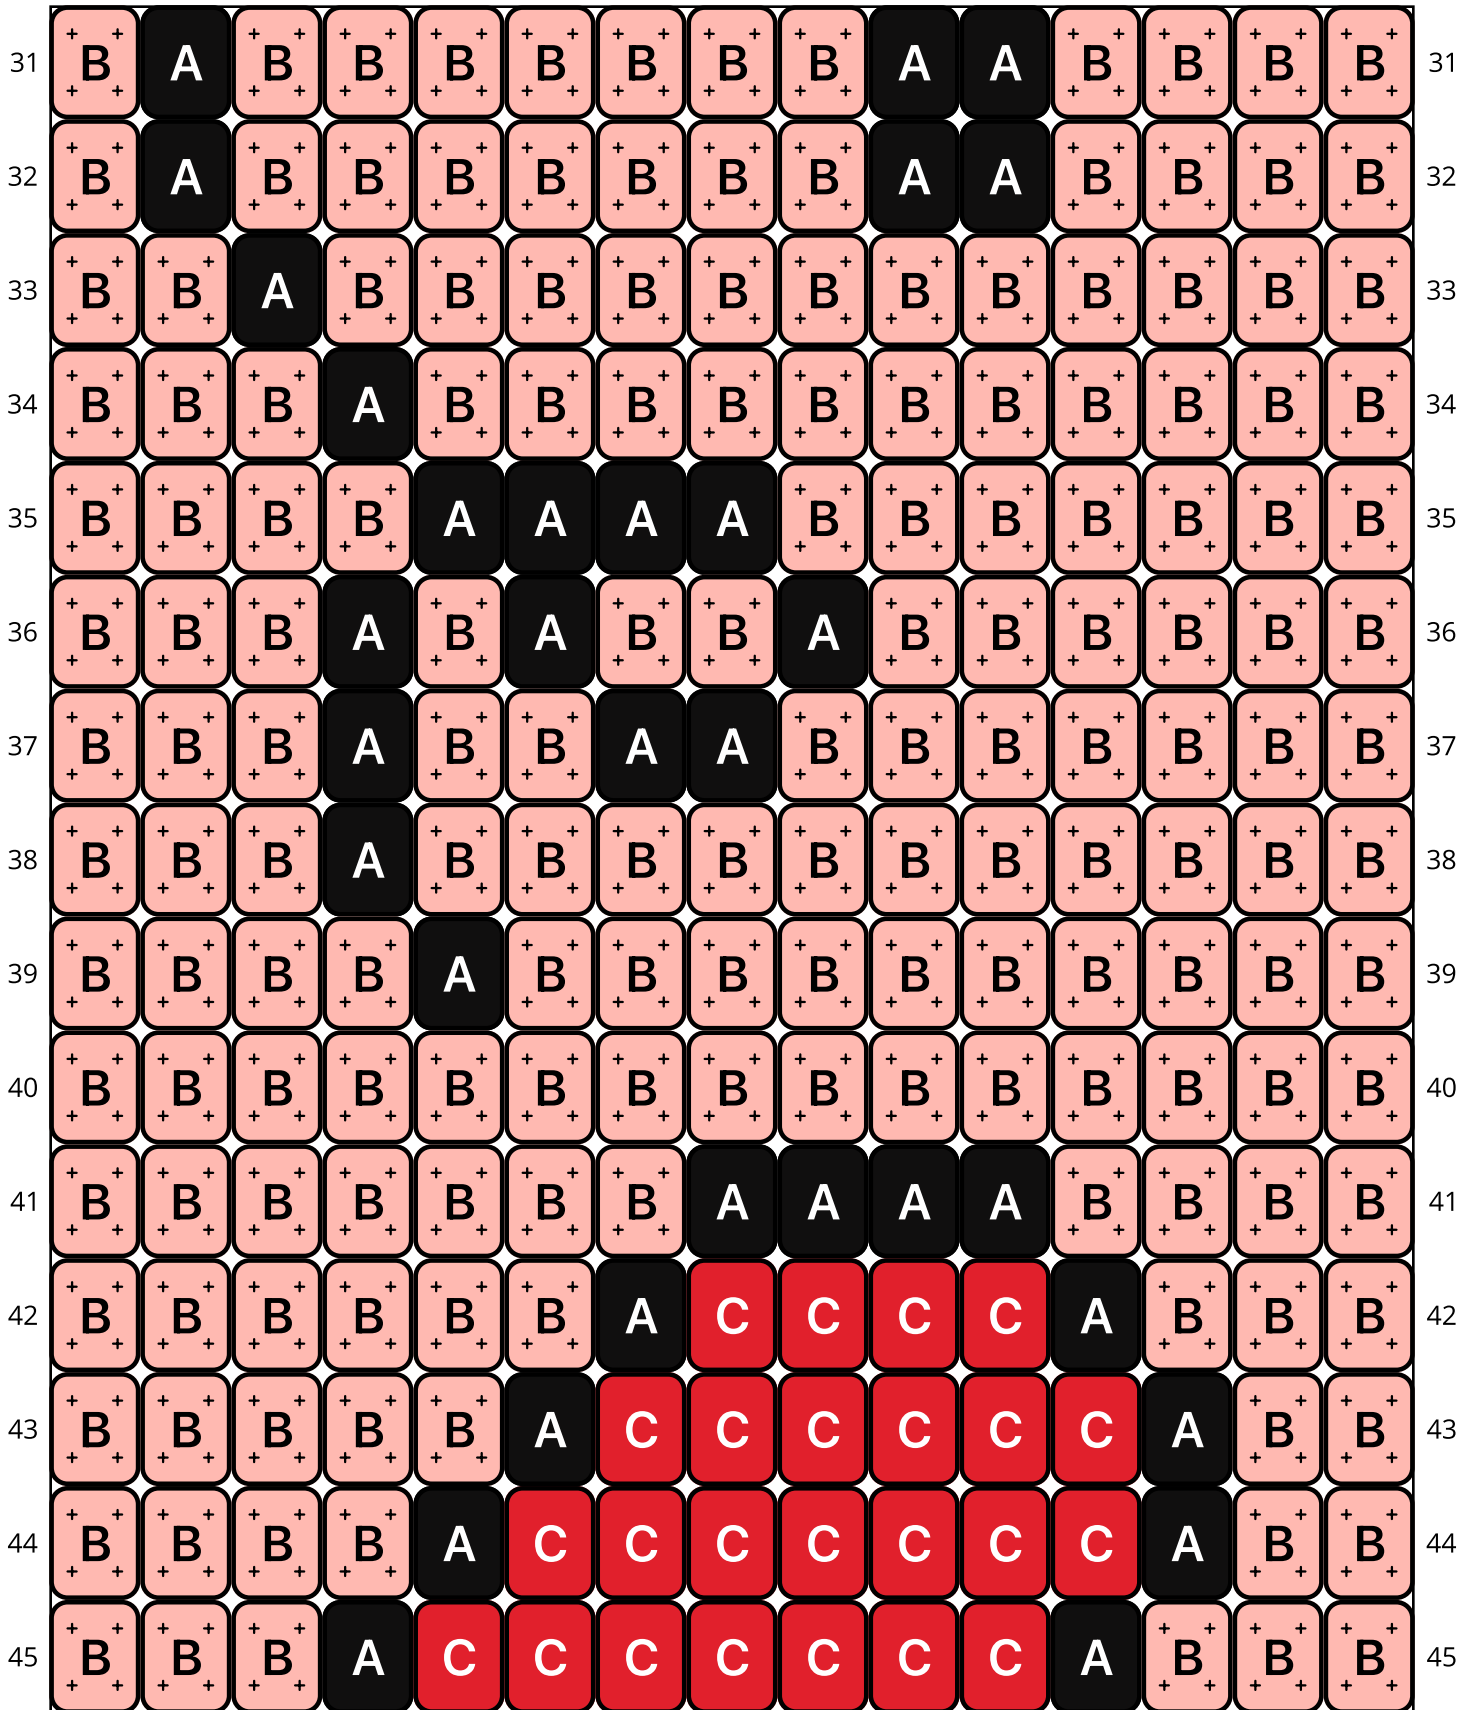

Smile Girly

Type: Loom

Width: 15

Height: 55

Finished size: 0.8 x 3.6"

Total beads: 825

© The Pixel Zone

thepixelzone.com

Loom Bead Pattern | Personal Use ONLY | NO Selling

46	B	B	A	C	C	C	C	C	C	C	A	B	B	B	B	46
47	B	B	B	A	C	C	C	C	C	C	C	A	B	B	B	47
48	B	B	B	B	A	C	C	C	C	C	C	A	B	B	48	
49	B	B	B	B	B	A	C	C	C	C	C	A	B	B	49	
50	B	B	B	B	B	B	A	C	C	C	C	A	B	B	B	50
51	B	B	B	B	B	B	B	A	A	A	A	B	B	B	B	51
52	B	B	B	B	B	B	B	B	B	B	B	B	B	B	B	52
53	B	B	B	B	B	B	B	B	B	B	B	B	B	B	B	53
54	B	B	B	B	B	B	B	B	B	B	B	B	B	B	B	54
55	B	B	B	B	B	B	B	B	B	B	B	B	B	B	B	55

Word Chart

Starting bead: Top Left

Row 1 (R) (3)B, (2)A, (10)B

Row 2 (R) (2)B, (2)A, (11)B

Row 3 (R) (2)B, (1)A, (5)B, (3)A, (4)B

Row 4 (R) (2)B, (1)A, (4)B, (1)A, (3)B, (1)A, (3)B

Row 5 (R) (2)B, (1)A, (4)B, (1)A, (4)B, (1)A, (2)B

Row 6 (R) (2)B, (1)A, (3)B, (1)A, (5)B, (1)A, (2)B

Row 7 (R) (2)B, (2)A, (2)B, (1)A, (4)B, (2)A, (2)B

Row 8 (R) (3)B, (3)A, (4)B, (2)A, (3)B

Row 9 (R) (15)B

Row 10 (R) (7)B, (1)A, (7)B

Row 11 (R) (3)B, (4)A, (8)B