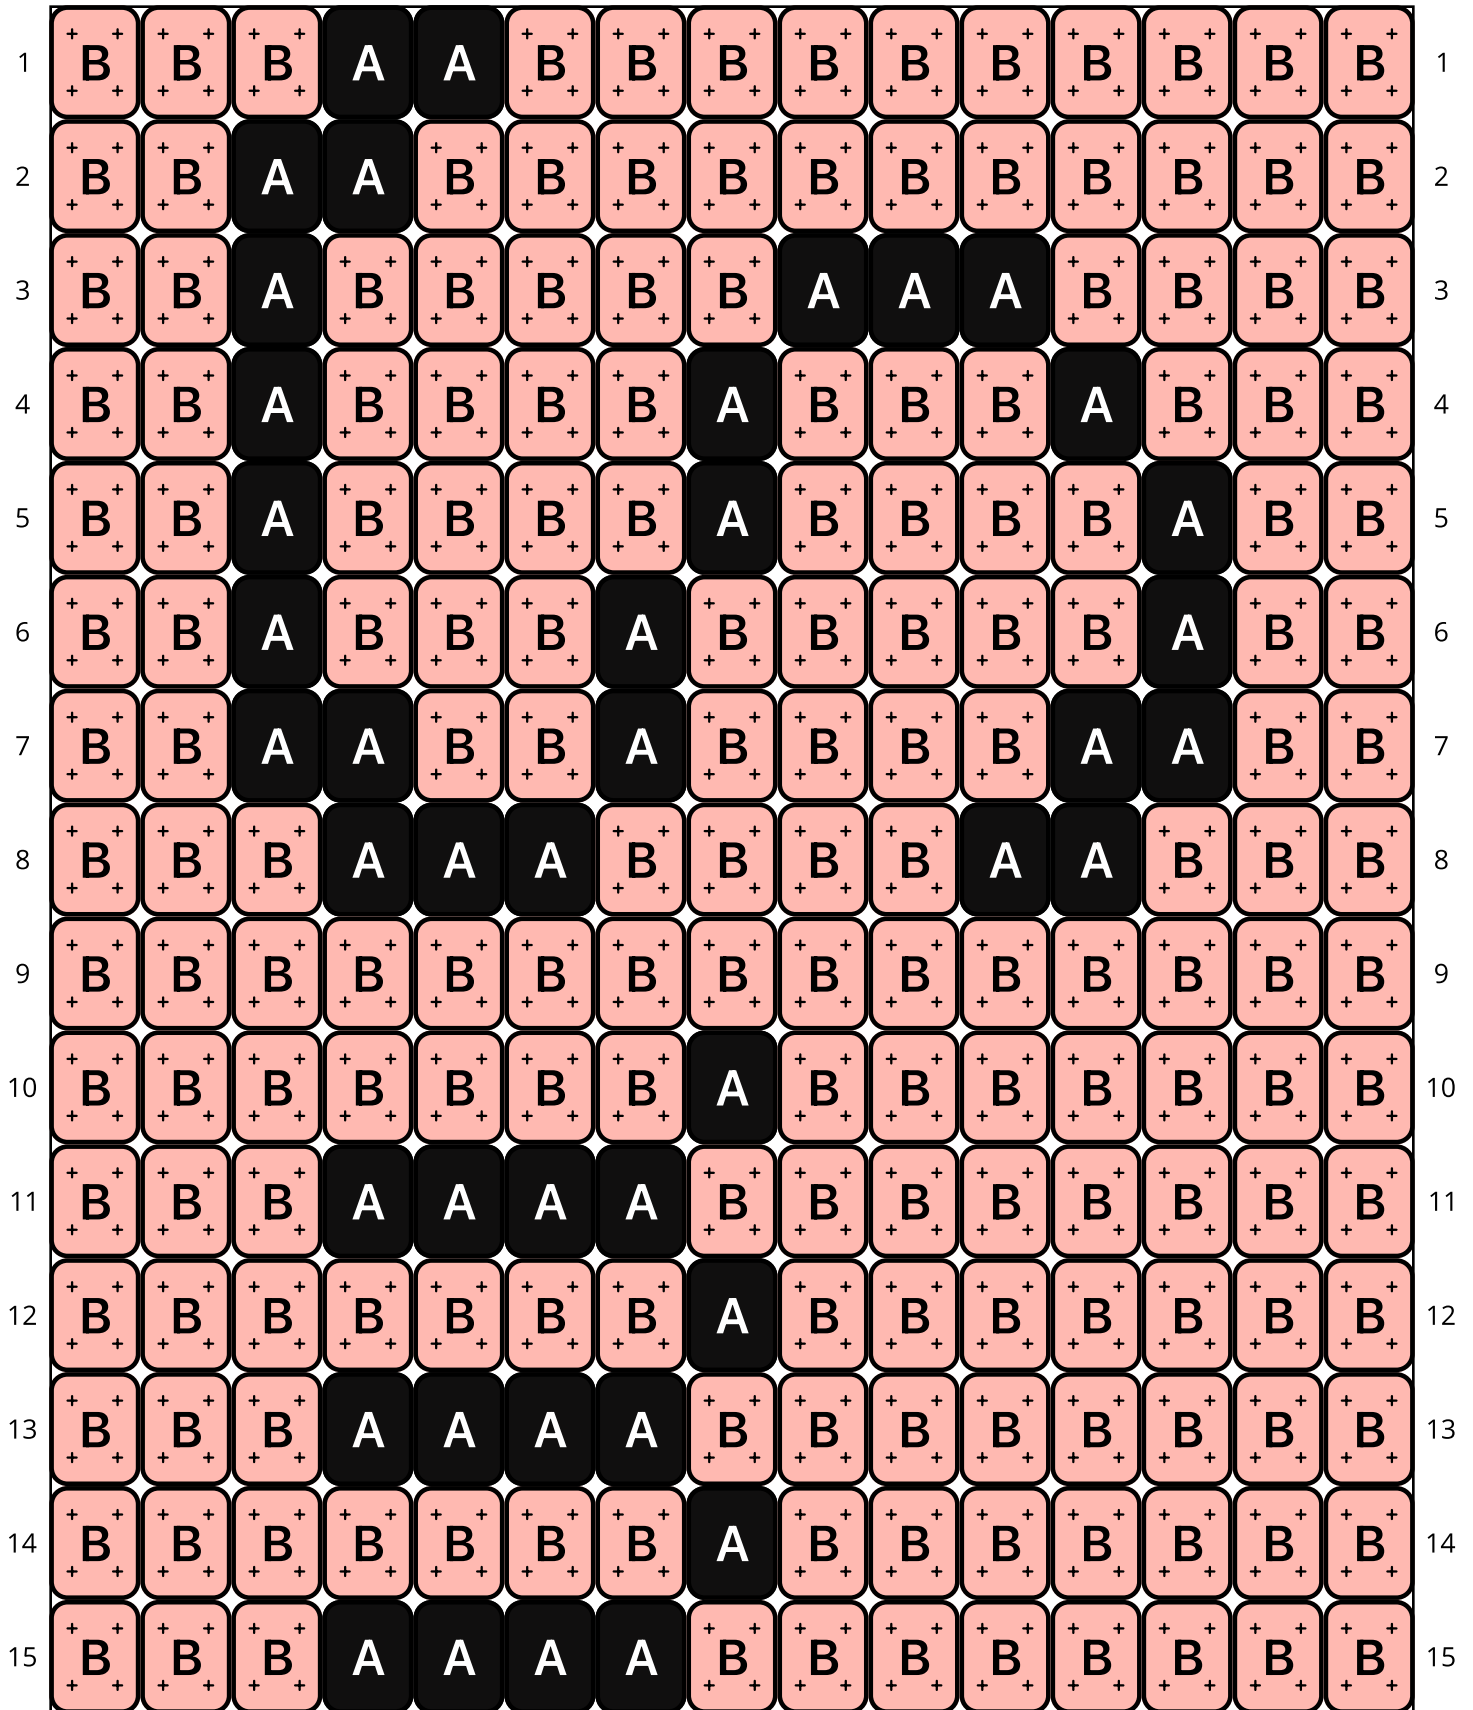

Smile Girly

Type: Loom

Width: 15

Height: 55

Finished size: 0.8 x 3.6"

Total beads: 825

© The Pixel Zone

thepixelzone.com

Loom Bead Pattern | Personal Use ONLY | NO Selling

46	B	B	A	C	C	C	C	C	C	C	A	B	B	B	B	46
47	B	B	B	A	C	C	C	C	C	C	C	A	B	B	B	47
48	B	B	B	B	A	C	C	C	C	C	C	A	B	B	48	
49	B	B	B	B	B	A	C	C	C	C	C	A	B	B	49	
50	B	B	B	B	B	B	A	C	C	C	C	A	B	B	B	50
51	B	B	B	B	B	B	B	A	A	A	A	B	B	B	B	51
52	B	B	B	B	B	B	B	B	B	B	B	B	B	B	B	52
53	B	B	B	B	B	B	B	B	B	B	B	B	B	B	B	53
54	B	B	B	B	B	B	B	B	B	B	B	B	B	B	B	54
55	B	B	B	B	B	B	B	B	B	B	B	B	B	B	B	55

Word Chart

Starting bead: Top Left

Row 1 (R) (3)B, (2)A, (10)B

Row 2 (R) (2)B, (2)A, (11)B

Row 3 (R) (2)B, (1)A, (5)B, (3)A, (4)B

Row 4 (R) (2)B, (1)A, (4)B, (1)A, (3)B, (1)A, (3)B

Row 5 (R) (2)B, (1)A, (4)B, (1)A, (4)B, (1)A, (2)B

Row 6 (R) (2)B, (1)A, (3)B, (1)A, (5)B, (1)A, (2)B

Row 7 (R) (2)B, (2)A, (2)B, (1)A, (4)B, (2)A, (2)B

Row 8 (R) (3)B, (3)A, (4)B, (2)A, (3)B

Row 9 (R) (15)B

Row 10 (R) (7)B, (1)A, (7)B

Row 11 (R) (3)B, (4)A, (8)B