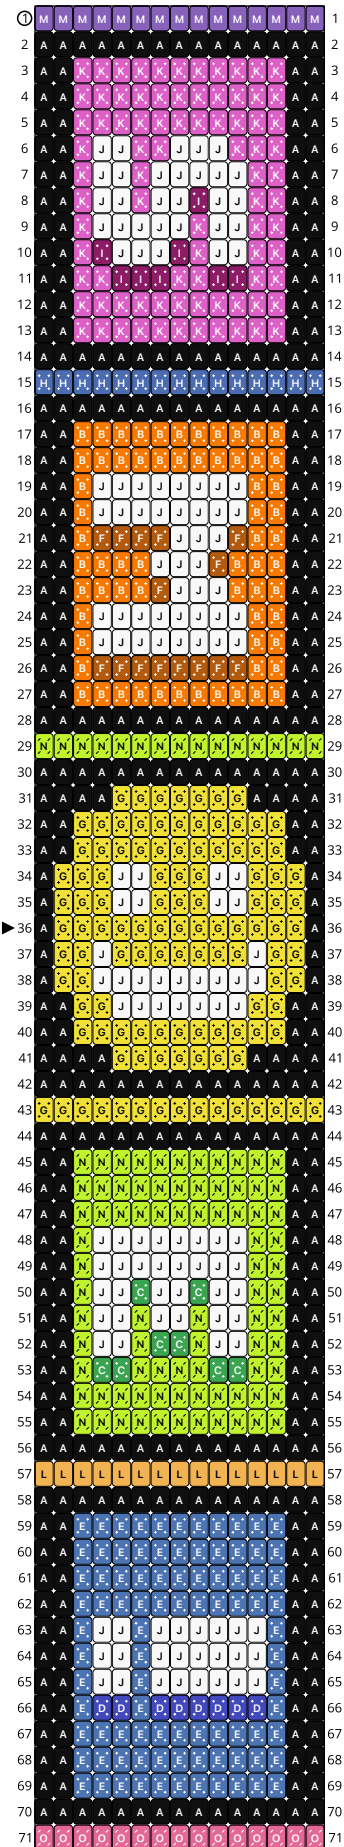

Smile Squared

Type: Loom

Width: 15

Height: 71

Finished size: 0.8 x 4.7"

Total beads: 1,065

© 2026 The Pixel Zone

thepixelzone.com

Loom Bead Pattern | Personal Use ONLY | NO Selling

Word Chart

Starting bead: Top Left

Row 1 (R) (15)M

Row 2 (R) (15)A

Row 3 (R) (2)A, (11)K, (2)A

Row 4 (R) (2)A, (11)K, (2)A

Row 5 (R) (2)A, (11)K, (2)A

Row 6 (R) (2)A, (1)K, (2)J, (2)K, (3)J, (3)K, (2)A

Row 7 (R) (2)A, (1)K, (2)J, (1)K, (5)J, (2)K, (2)A

Row 8 (R) (2)A, (1)K, (2)J, (1)K, (2)J, (1)I, (2)J, (2)K, (2)A

Row 9 (R) (2)A, (1)K, (5)J, (1)K, (2)J, (2)K, (2)A

Row 10 (R) (2)A, (1)K, (1)I, (3)J, (1)I, (1)K, (2)J, (2)K, (2)A

Row 11 (R) (2)A, (2)K, (3)I, (2)K, (2)I, (2)K, (2)A

Row 12 (R) (2)A, (11)K, (2)A

Row 13 (R) (2)A, (11)K, (2)A

Row 14 (R) (15)A

Row 15 (R) (15)H