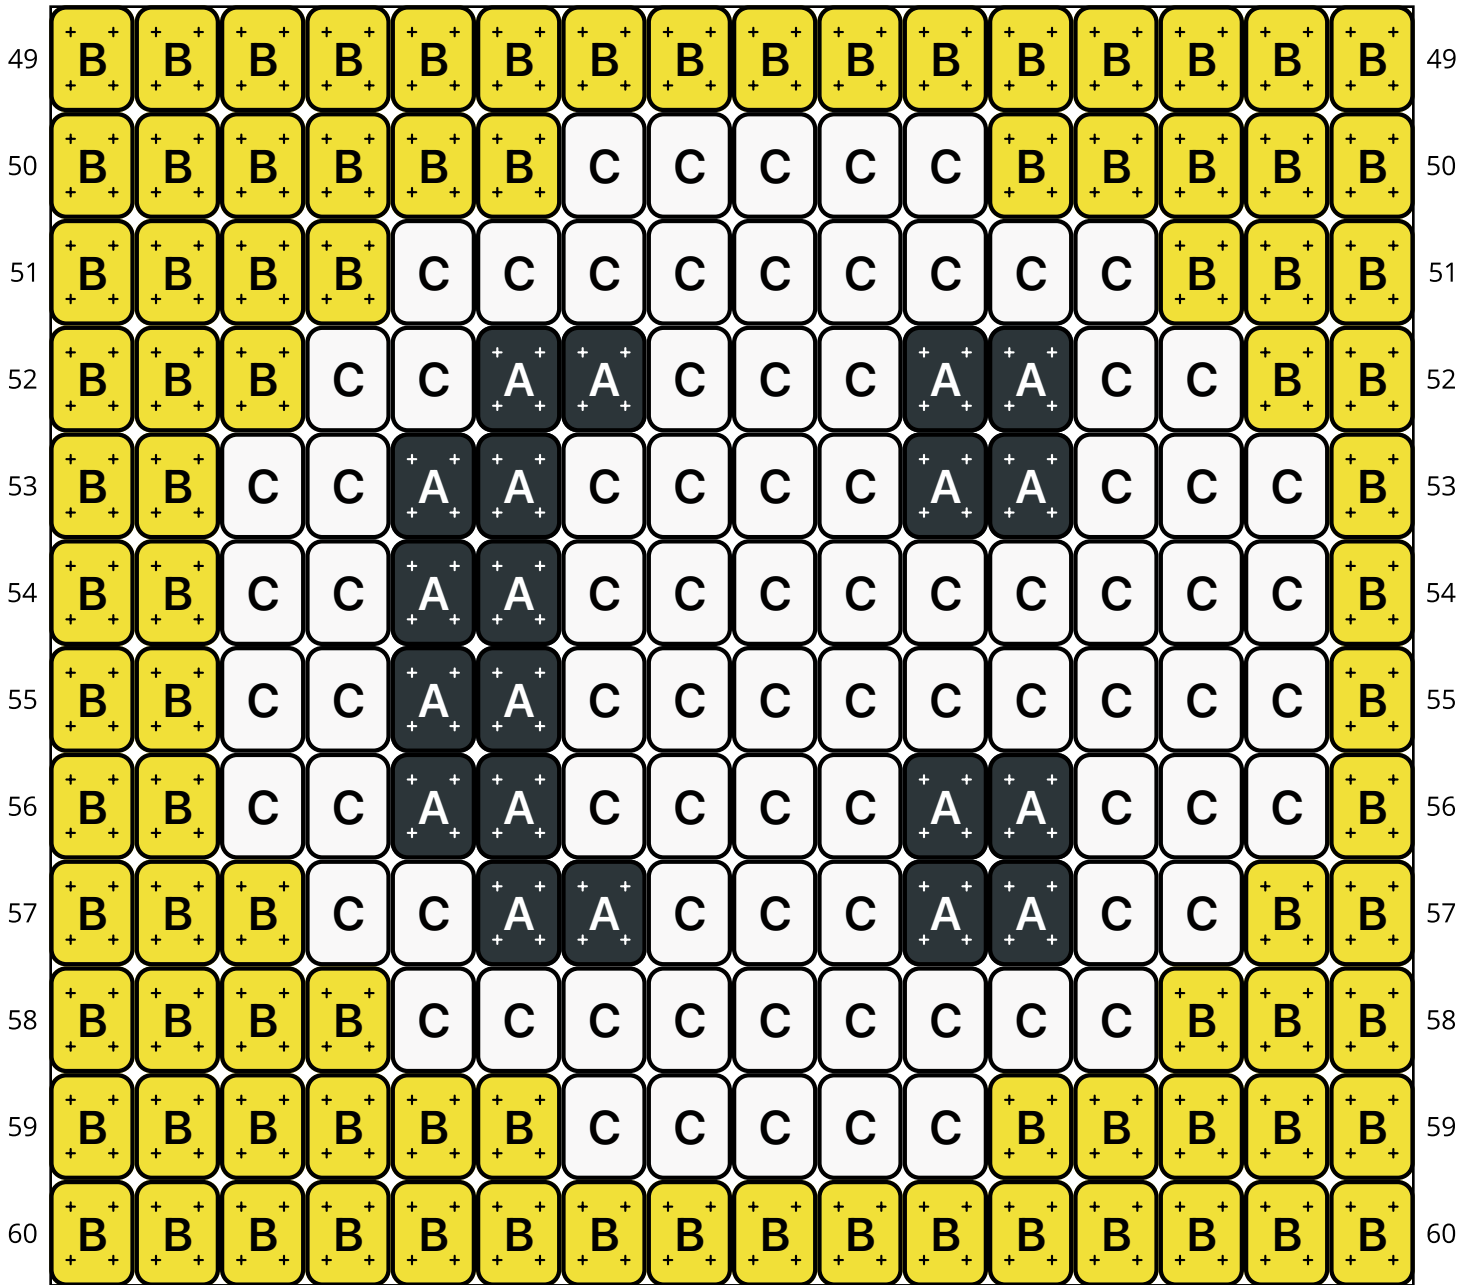

Smile X3

Type: Loom

Width: 16

Height: 60

Finished size: 0.8 x 4.0"

Total beads: 960

© The Pixel Zone

thepixelzone.com

Loom Bead Pattern | Personal Use ONLY | NO Selling

Word Chart

Starting bead: Top Left

Row 1 (R) (16)B

Row 2 (R) (6)B, (5)C, (5)B

Row 3 (R) (4)B, (9)C, (3)B

Row 4 (R) (3)B, (2)C, (2)A, (3)C, (2)A, (2)C, (2)B

Row 5 (R) (2)B, (2)C, (2)A, (4)C, (2)A, (3)C, (1)B

Row 6 (R) (2)B, (2)C, (2)A, (9)C, (1)B

Row 7 (R) (2)B, (2)C, (2)A, (9)C, (1)B

Row 8 (R) (2)B, (2)C, (2)A, (4)C, (2)A, (3)C, (1)B

Row 9 (R) (3)B, (2)C, (2)A, (3)C, (2)A, (2)C, (2)B

Row 10 (R) (4)B, (9)C, (3)B

Row 11 (R) (6)B, (5)C, (5)B

Row 12 (R) (16)B

Row 13 (R) (3)B, (3)A, (2)B, (5)A, (3)B

Row 14 (R) (3)B, (1)A, (4)B, (1)A, (3)B, (1)A, (3)B

Row 15 (R) (3)B, (1)A, (4)B, (1)A, (3)B, (1)A, (3)B