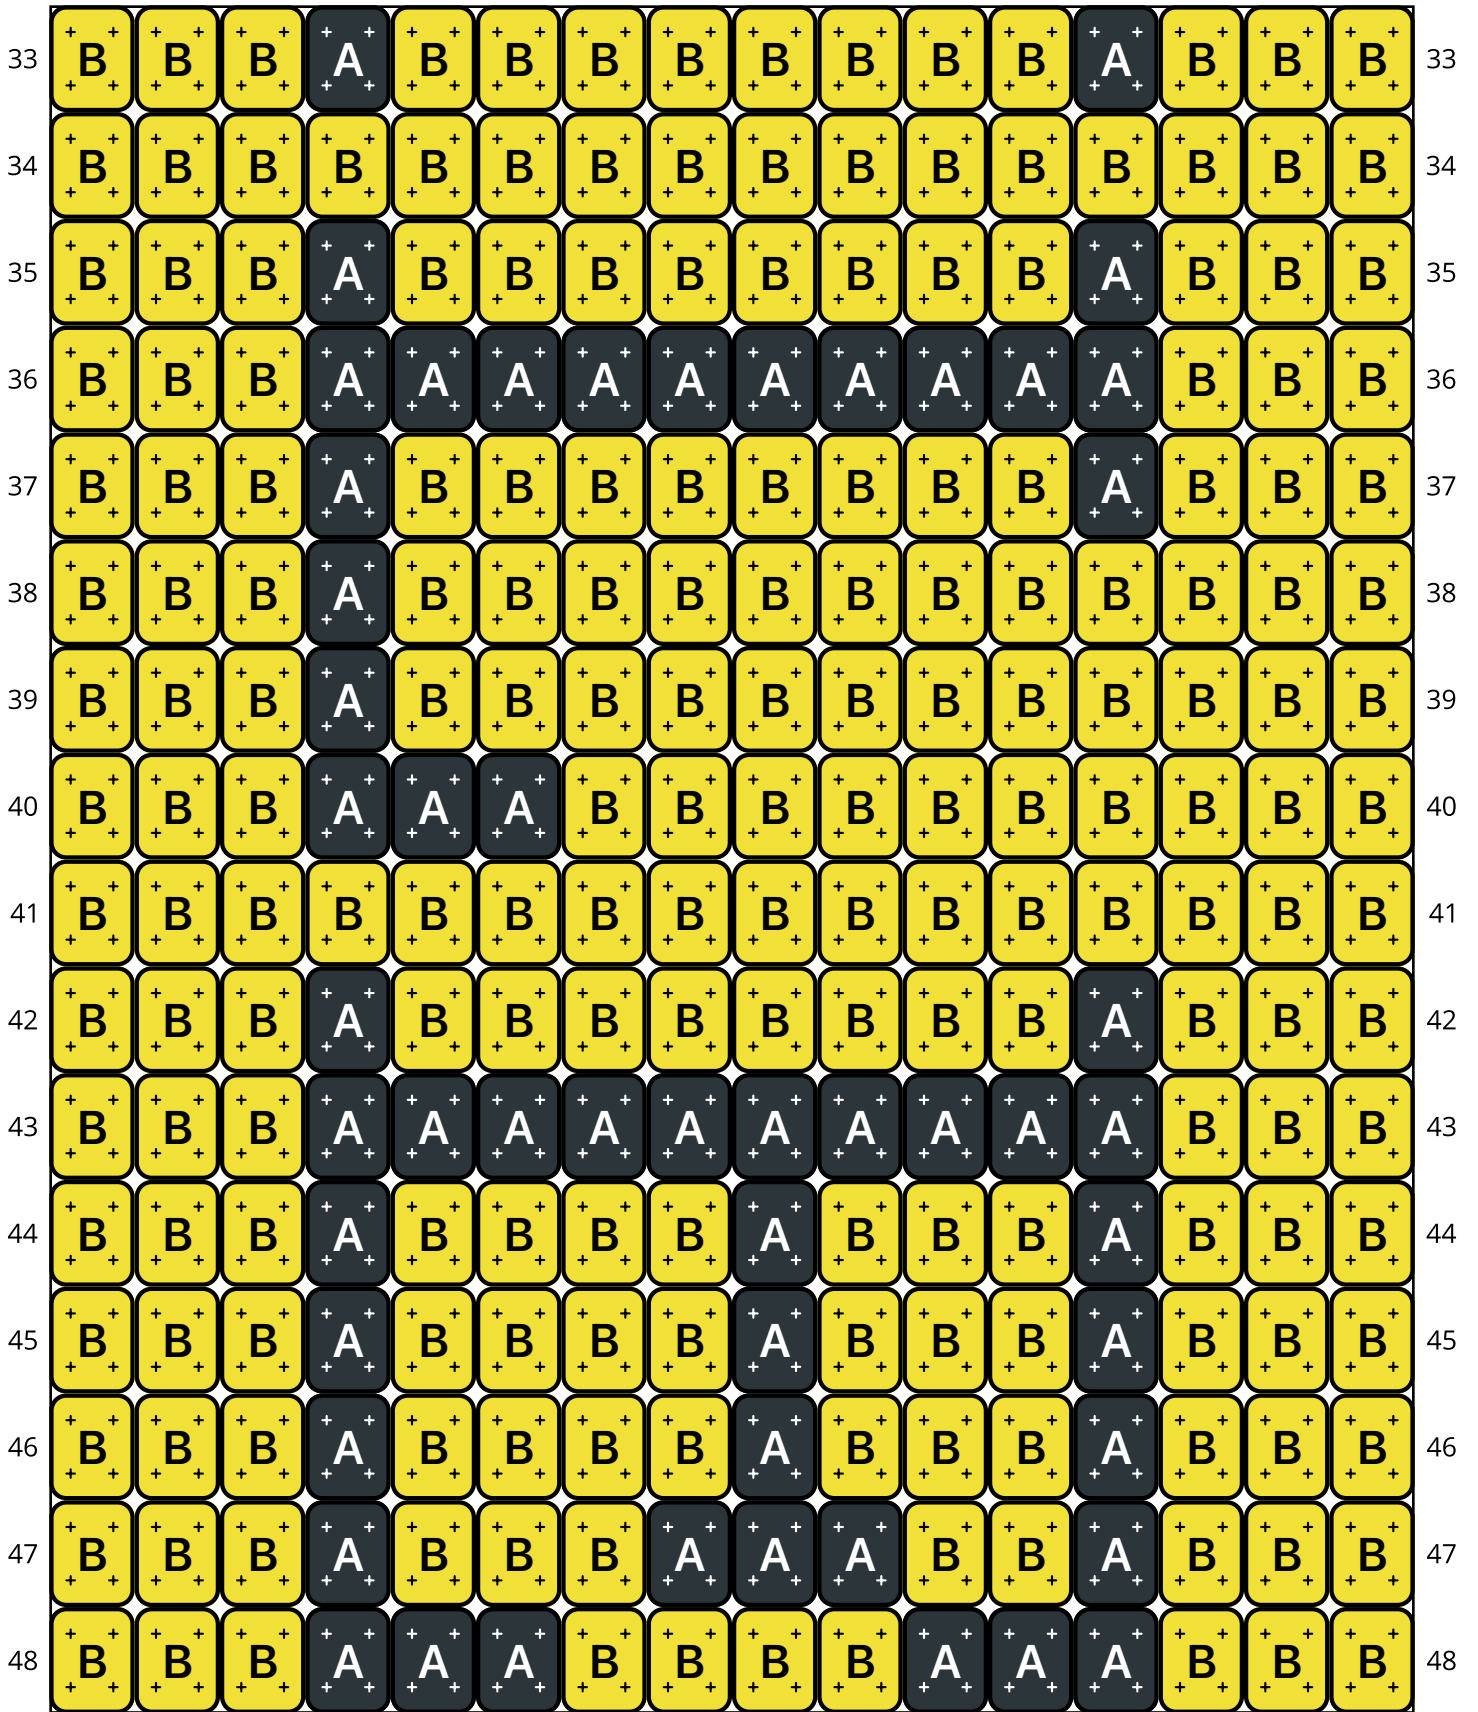

Smile X3

Type: Loom

Width: 16

Height: 60

Finished size: 0.8 x 4.0"

Total beads: 960

© The Pixel Zone

thepixelzone.com

Loom Bead Pattern | Personal Use ONLY | NO Selling

Word Chart

Starting bead: Top Left

Row 1 (R) (16)B

Row 2 (R) (6)B, (5)C, (5)B

Row 3 (R) (4)B, (9)C, (3)B

Row 4 (R) (3)B, (2)C, (2)A, (3)C, (2)A, (2)C, (2)B

Row 5 (R) (2)B, (2)C, (2)A, (4)C, (2)A, (3)C, (1)B

Row 6 (R) (2)B, (2)C, (2)A, (9)C, (1)B

Row 7 (R) (2)B, (2)C, (2)A, (9)C, (1)B

Row 8 (R) (2)B, (2)C, (2)A, (4)C, (2)A, (3)C, (1)B

Row 9 (R) (3)B, (2)C, (2)A, (3)C, (2)A, (2)C, (2)B

Row 10 (R) (4)B, (9)C, (3)B

Row 11 (R) (6)B, (5)C, (5)B

Row 12 (R) (16)B

Row 13 (R) (3)B, (3)A, (2)B, (5)A, (3)B

Row 14 (R) (3)B, (1)A, (4)B, (1)A, (3)B, (1)A, (3)B

Row 15 (R) (3)B, (1)A, (4)B, (1)A, (3)B, (1)A, (3)B