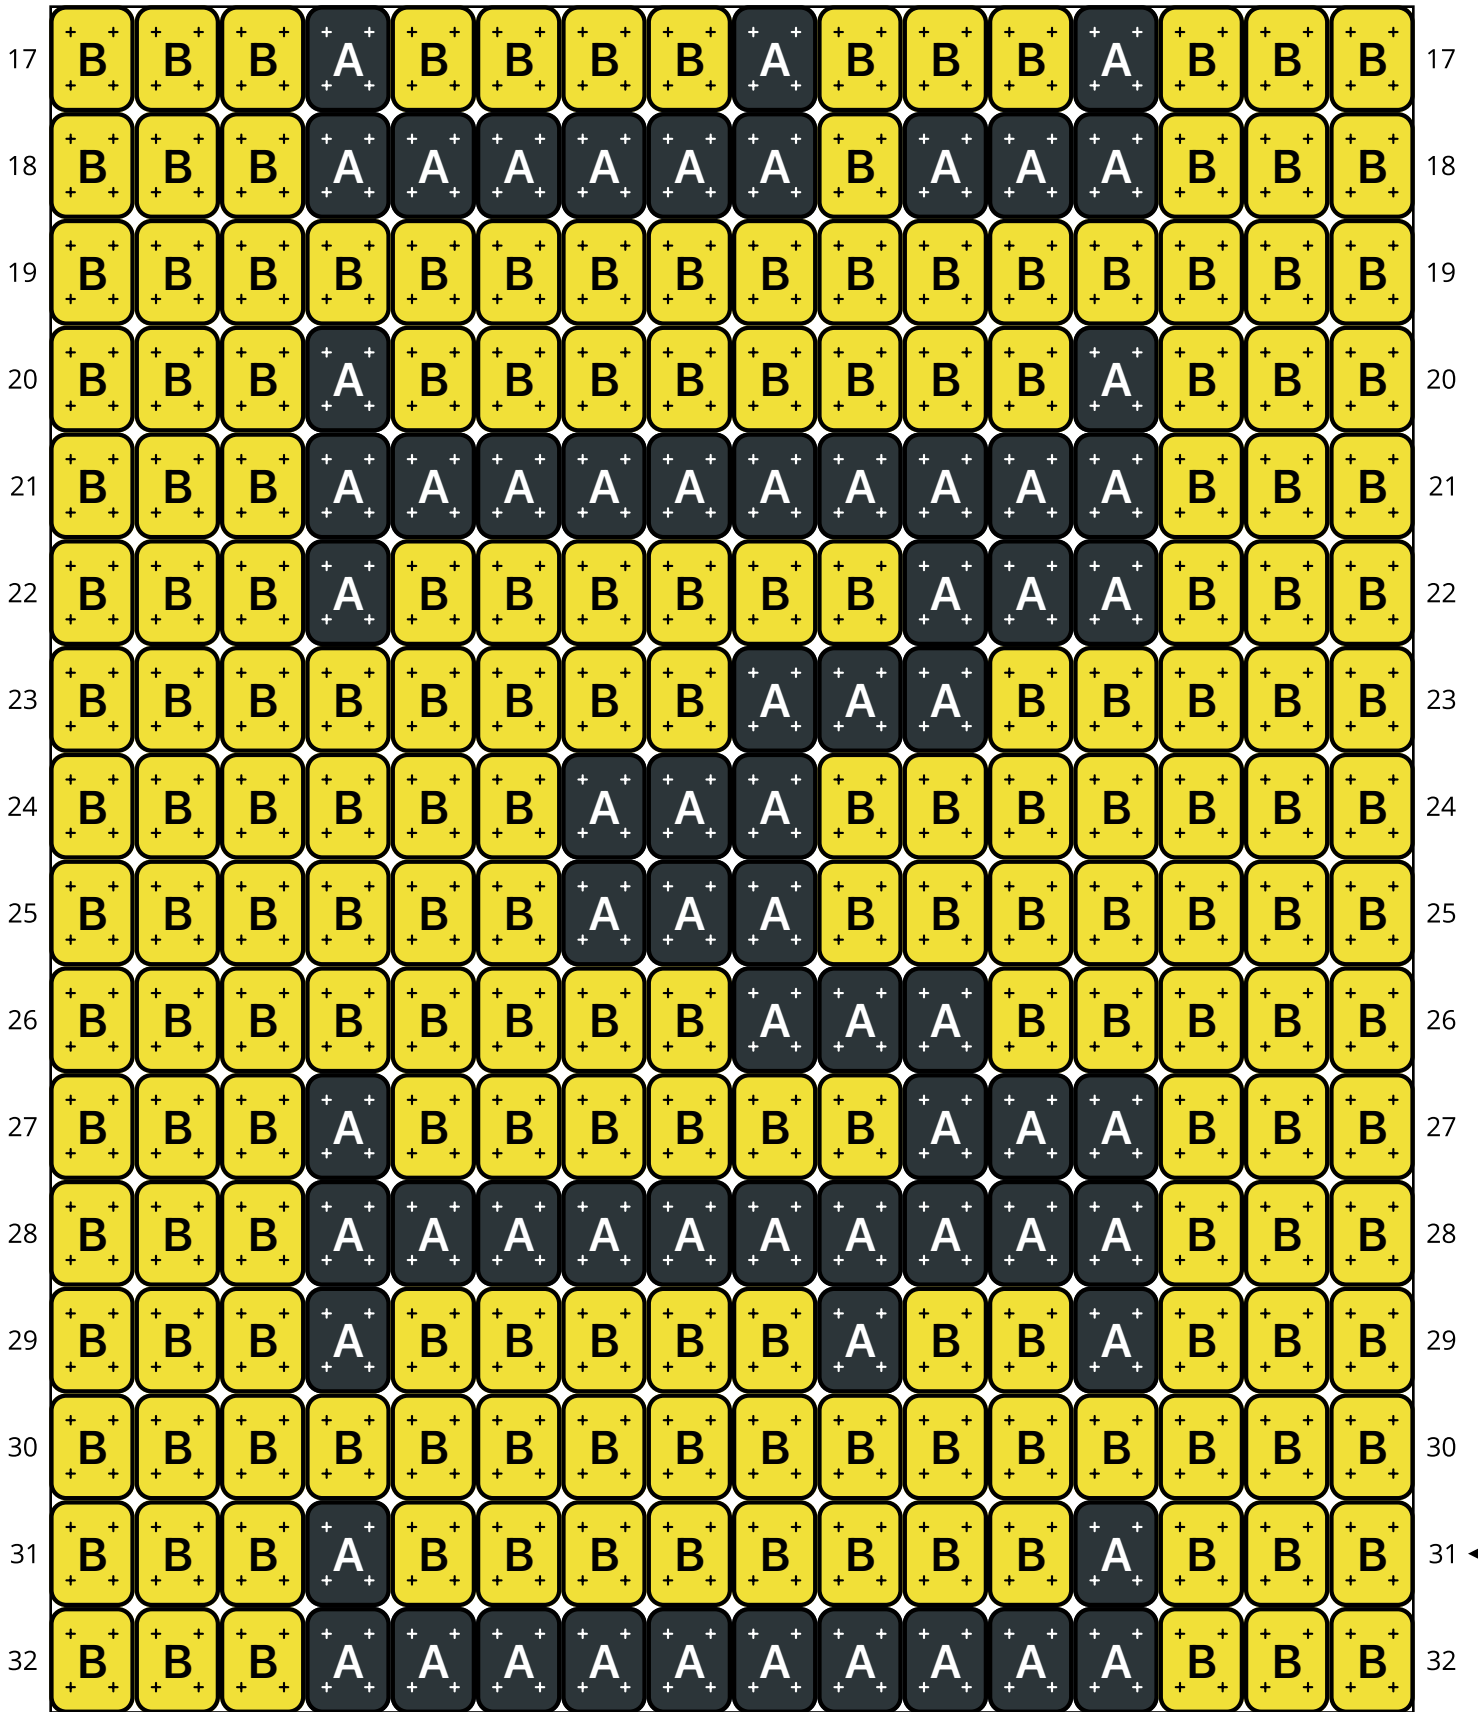

Smile X3

Type: Loom

Width: 16

Height: 60

Finished size: 0.8 x 4.0"

Total beads: 960

© The Pixel Zone

thepixelzone.com

Loom Bead Pattern | Personal Use ONLY | NO Selling

Word Chart

Starting bead: Top Left

Row 1 (R) (16)B

Row 2 (R) (6)B, (5)C, (5)B

Row 3 (R) (4)B, (9)C, (3)B

Row 4 (R) (3)B, (2)C, (2)A, (3)C, (2)A, (2)C, (2)B

Row 5 (R) (2)B, (2)C, (2)A, (4)C, (2)A, (3)C, (1)B

Row 6 (R) (2)B, (2)C, (2)A, (9)C, (1)B

Row 7 (R) (2)B, (2)C, (2)A, (9)C, (1)B

Row 8 (R) (2)B, (2)C, (2)A, (4)C, (2)A, (3)C, (1)B

Row 9 (R) (3)B, (2)C, (2)A, (3)C, (2)A, (2)C, (2)B