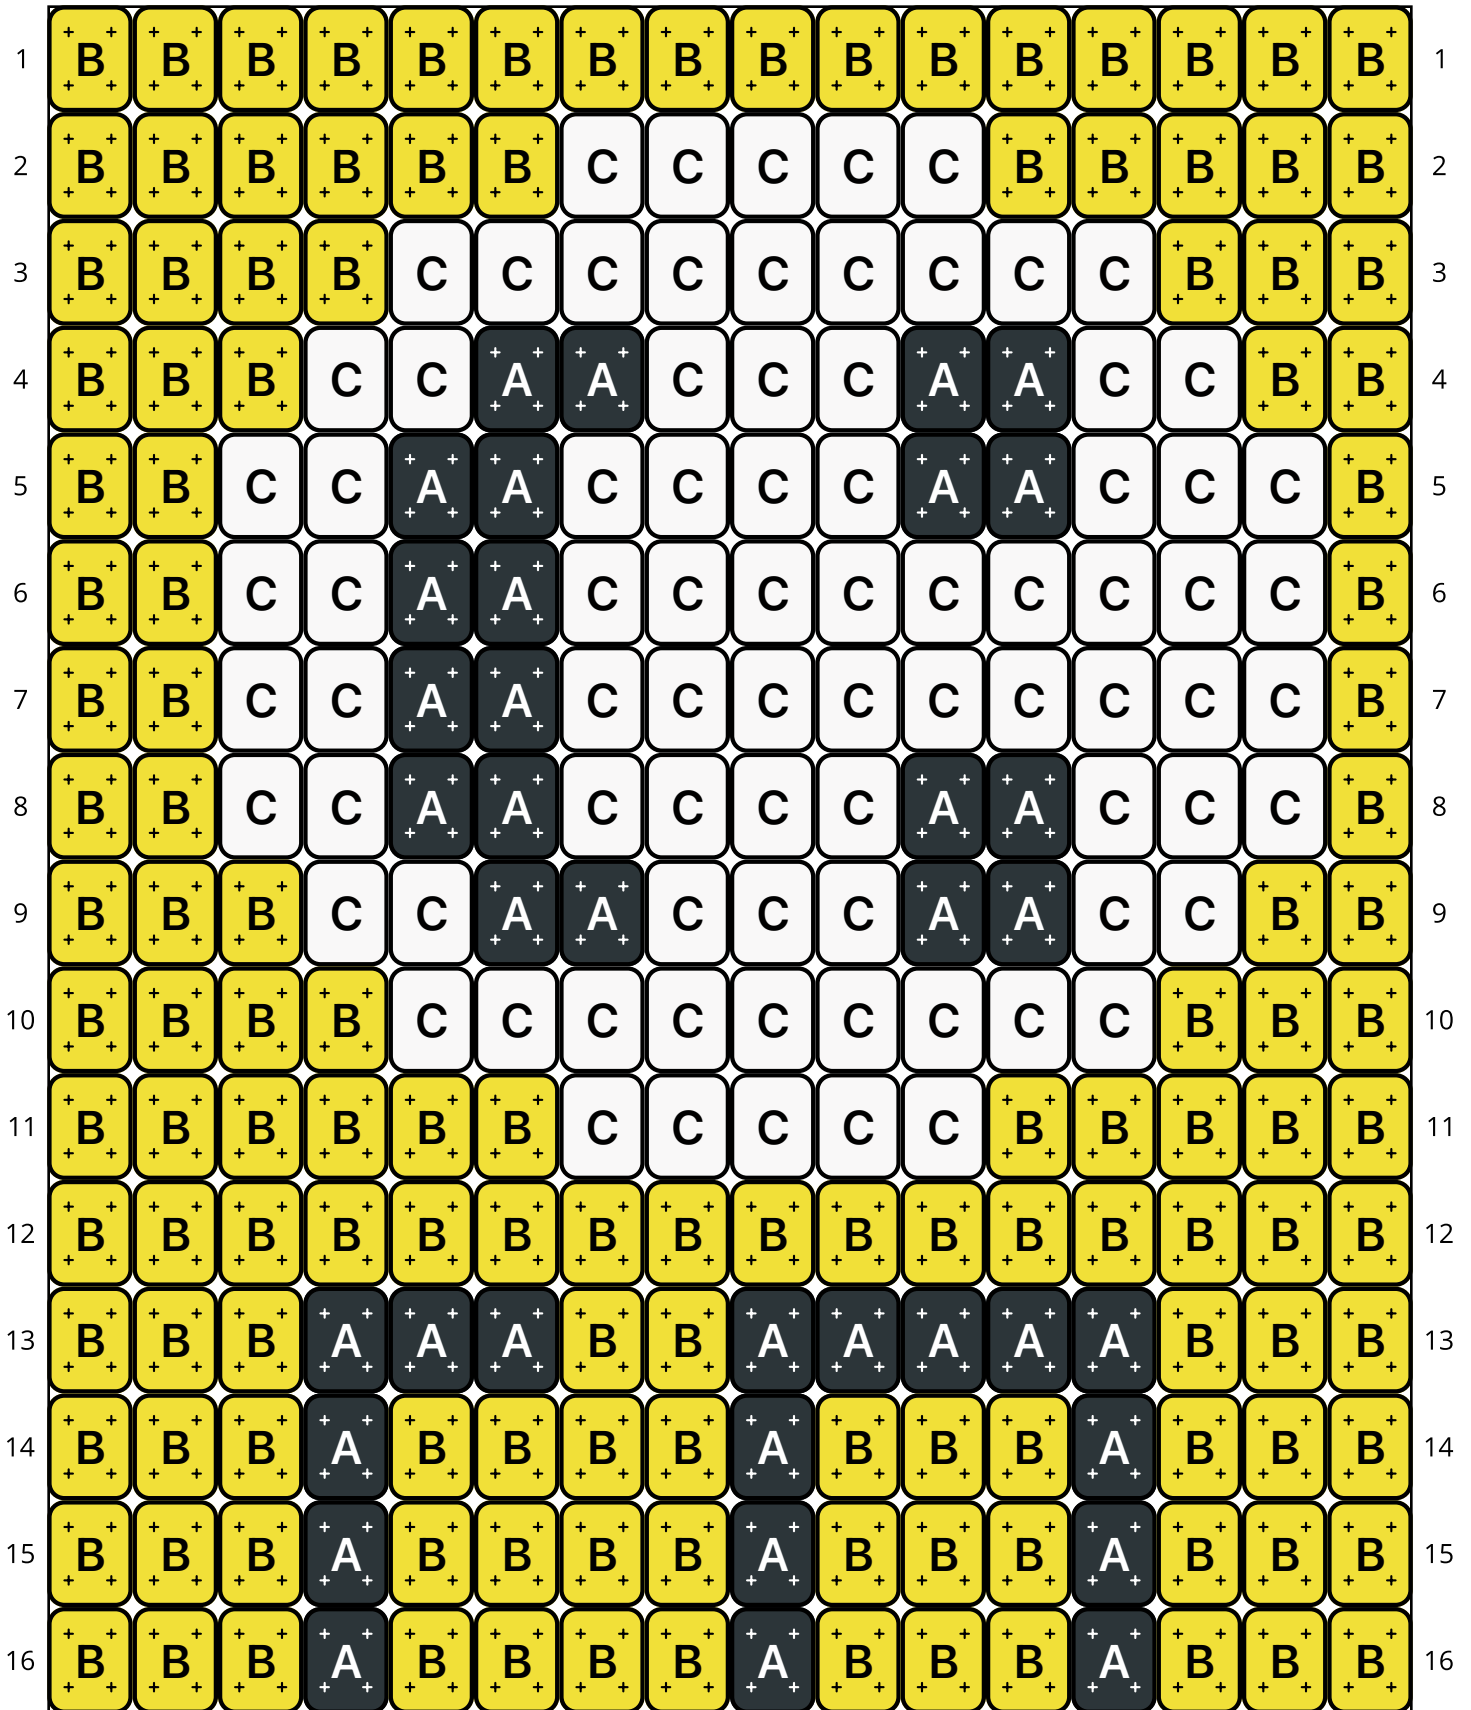

Smile X3

Type: Loom

Width: 16

Height: 60

Finished size: 0.8 x 4.0"

Total beads: 960

© The Pixel Zone

thepixelzone.com

Loom Bead Pattern | Personal Use ONLY | NO Selling

Word Chart

Starting bead: Top Left

Row 1 (R) (16)B

Row 2 (R) (6)B, (5)C, (5)B

Row 3 (R) (4)B, (9)C, (3)B

Row 4 (R) (3)B, (2)C, (2)A, (3)C, (2)A, (2)C, (2)B

Row 5 (R) (2)B, (2)C, (2)A, (4)C, (2)A, (3)C, (1)B

Row 6 (R) (2)B, (2)C, (2)A, (9)C, (1)B

Row 7 (R) (2)B, (2)C, (2)A, (9)C, (1)B

Row 8 (R) (2)B, (2)C, (2)A, (4)C, (2)A, (3)C, (1)B

Row 9 (R) (3)B, (2)C, (2)A, (3)C, (2)A, (2)C, (2)B

Row 10 (R) (4)B, (9)C, (3)B

Row 11 (R) (6)B, (5)C, (5)B

Row 12 (R) (16)B

Row 13 (R) (3)B, (3)A, (2)B, (5)A, (3)B

Row 14 (R) (3)B, (1)A, (4)B, (1)A, (3)B, (1)A, (3)B

Row 15 (R) (3)B, (1)A, (4)B, (1)A, (3)B, (1)A, (3)B