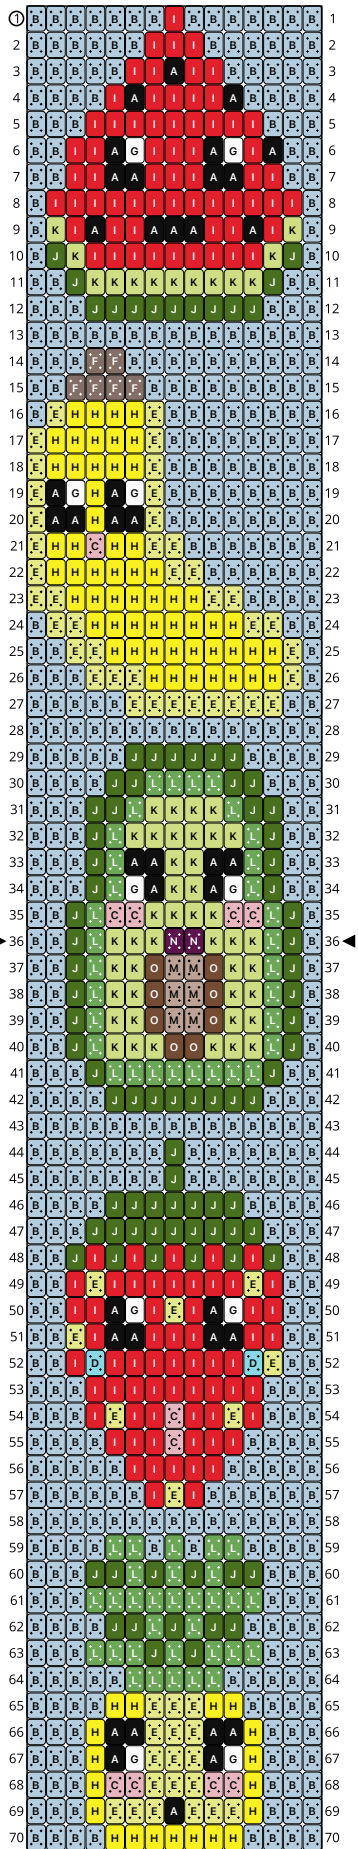

# So Fruity

Type: Loom

Width: 15

Height: 70

Finished size: 0.8 x 4.6"

Total beads: 1,050

© 2026 The Pixel Zone

[thepixelzone.com](http://thepixelzone.com)

# Word Chart

Starting bead: Top Left

Row 1 (R) (7)B, (1)I, (7)B

Row 2 (R) (6)B, (3)I, (6)B

Row 3 (R) (5)B, (2)I, (1)A, (2)I, (5)B

Row 4 (R) (4)B, (1)I, (1)A, (4)I, (1)A, (4)B

Row 5 (R) (3)B, (9)I, (3)B

Row 6 (R) (2)B, (2)I, (1)A, (1)G, (3)I, (1)A, (1)G, (1)I, (1)A, (2)B

Row 7 (R) (2)B, (2)I, (2)A, (3)I, (2)A, (2)I, (2)B

Row 8 (R) (1)B, (13)I, (1)B

Row 9 (R) (1)B, (1)K, (1)I, (1)A, (2)I, (3)A, (2)I, (1)A, (1)I, (1)K, (1)B

Row 10 (R) (1)B, (1)J, (1)K, (9)I, (1)K, (1)J, (1)B

Row 18 (R) (1)E, (5)H, (1)E, (8)B

Row 19 (R) (1)E, (1)A, (1)G, (1)H, (1)A, (1)G, (1)E, (8)B

Row 20 (R) (1)E, (2)A, (1)H, (2)A, (1)E, (8)B

Row 21 (R) (1)E, (2)H, (1)C, (2)H, (2)E, (7)B

Row 22 (R) (1)E, (6)H, (2)E, (6)B