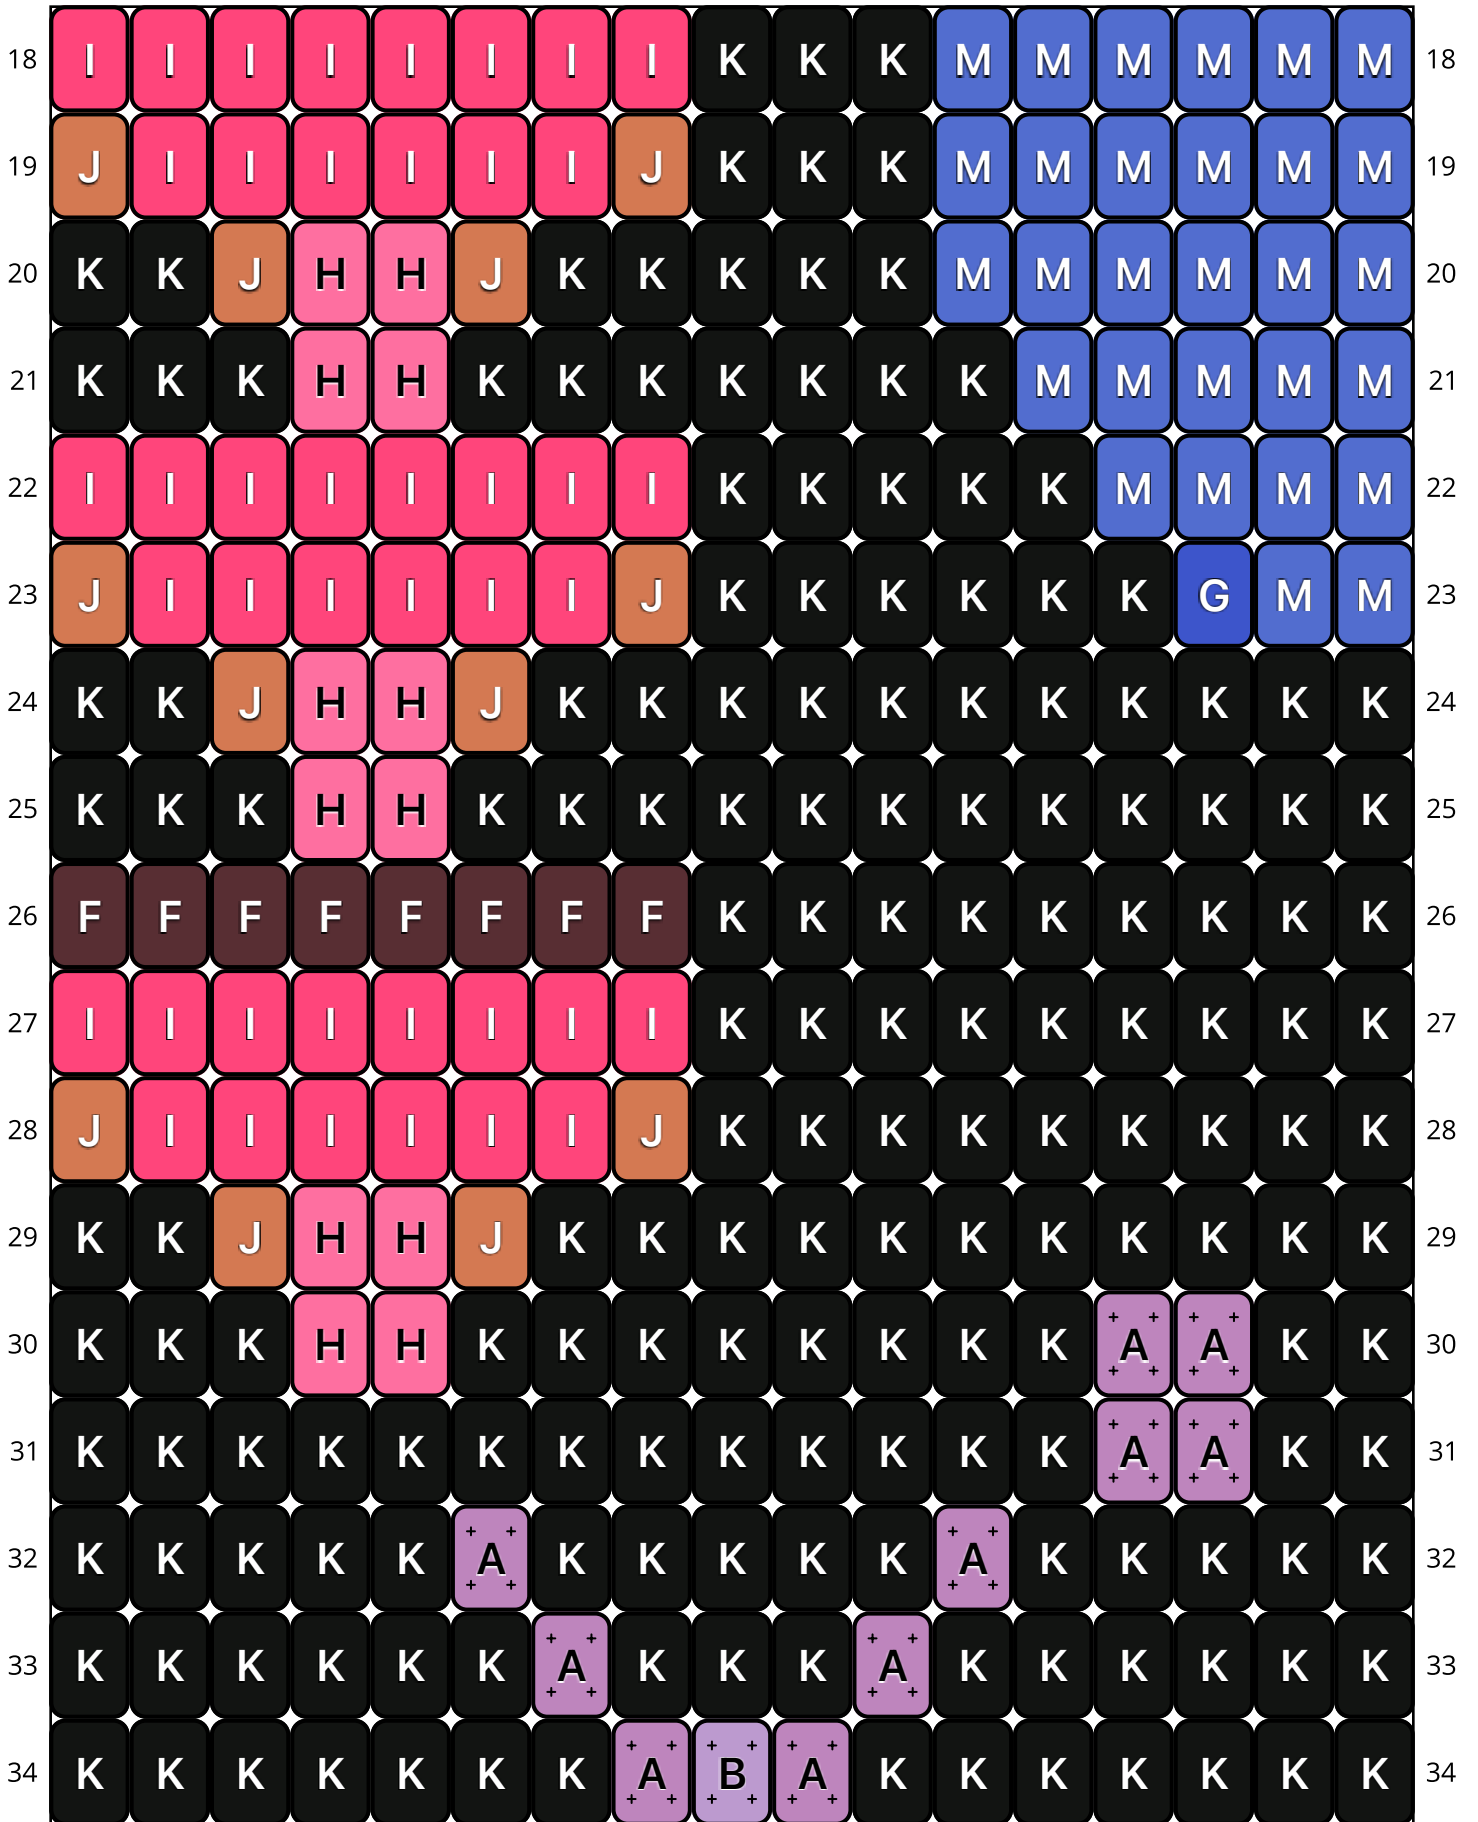

Sorts Of Shape

Type: Loom

Width: 17

Height: 68

Finished size: 0.9 x 4.5"

Total beads: 1,156

© 2025 The Pixel Zone

thepixelzone.com

Loom Bead Pattern | Personal Use ONLY | NO Selling

Word Chart

Starting bead: Top Right

Row 1 (L) (2)K, (8)I, (3)K, (2)M, (1)K, (1)G
Row 2 (L) (2)K, (1)J, (6)I, (1)J, (3)K, (1)E, (2)M, (1)K
Row 3 (L) (4)K, (1)J, (2)H, (1)J, (6)K, (3)M
Row 4 (L) (5)K, (2)H, (9)K, (1)L
Row 5 (L) (2)K, (8)I, (3)K, (2)M, (1)K, (1)G
Row 6 (L) (2)K, (1)J, (6)I, (1)J, (3)K, (1)E, (2)M, (1)K
Row 7 (L) (4)K, (1)J, (2)H, (1)J, (6)K, (3)M
Row 8 (L) (5)K, (2)H, (9)K, (1)L
Row 9 (L) (2)K, (8)F, (3)K, (2)M, (1)K, (1)G
Row 10 (L) (2)K, (8)I, (3)K, (1)E, (2)M, (1)K
Row 11 (L) (2)K, (1)J, (6)I, (1)J, (4)K, (3)M
Row 12 (L) (4)K, (1)J, (2)H, (1)J, (8)K, (1)L
Row 13 (L) (5)K, (2)H, (10)K
Row 14 (L) (17)K
Row 15 (L) (3)M, (14)K
Row 16 (L) (4)M, (1)D, (12)K
Row 17 (L) (5)M, (12)K
Row 18 (L) (6)M, (3)K, (8)I
Row 19 (L) (6)M, (3)K, (1)J, (6)I, (1)J
Row 20 (L) (6)M, (5)K, (1)J, (2)H, (1)J, (2)K
Row 21 (L) (5)M, (7)K, (2)H, (3)K
Row 22 (L) (4)M, (5)K, (8)I
Row 23 (L) (2)M, (1)G, (6)K, (1)J, (6)I, (1)J
Row 24 (L) (11)K, (1)J, (2)H, (1)J, (2)K
Row 25 (L) (12)K, (2)H, (3)K
Row 26 (L) (9)K, (8)F
Row 27 (L) (9)K, (8)I
Row 28 (L) (9)K, (1)J, (6)I, (1)J
Row 29 (L) (11)K, (1)J, (2)H, (1)J, (2)K
Row 30 (L) (2)K, (2)A, (8)K, (2)H, (3)K
Row 31 (L) (2)K, (2)A, (13)K
Row 32 (L) (5)K, (1)A, (5)K, (1)A, (5)K
Row 33 (L) (6)K, (1)A, (3)K, (1)A, (6)K
Row 34 (L) (7)K, (1)A, (1)B, (1)A, (7)K

DB1584
Matte Opaque Currant
Count: 24

DB1588
Matte Opaque Cyan Blue
Count: 8

DB2035
Neon Wild Strawberry
Count: 44

DB2051
Neon Poppy Red
Count: 154

DB2108
Opaque Persimmon Duracoat
Count: 44

DB2261
Black Picasso
Count: 701