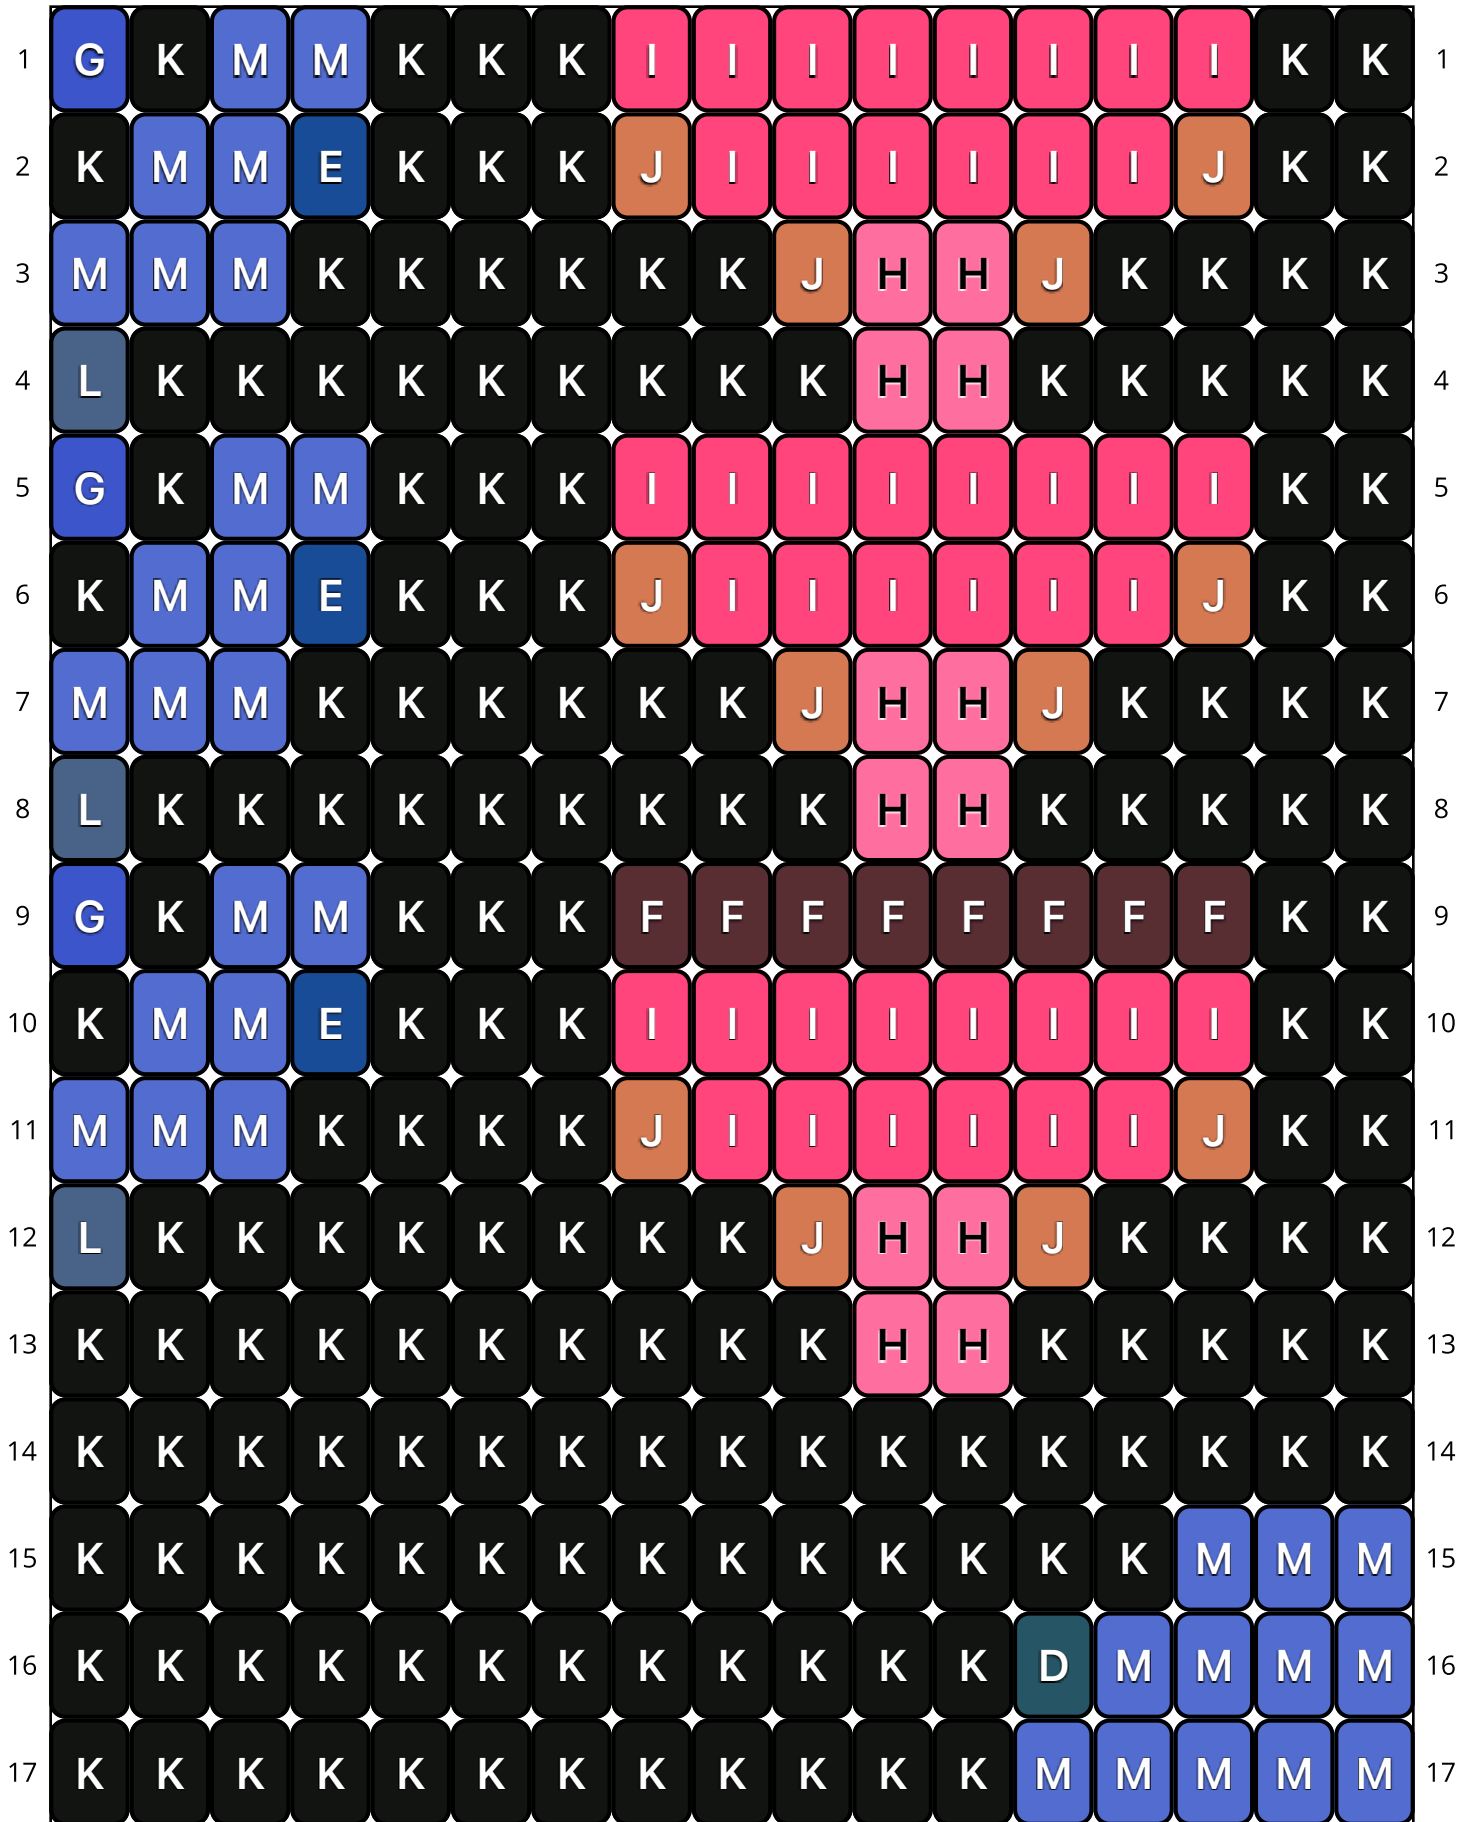

Sorts Of Shape

Type: Loom

Width: 17

Height: 68

Finished size: 0.9 x 4.5"

Total beads: 1,156

© 2025 The Pixel Zone

thepixelzone.com

Loom Bead Pattern | Personal Use ONLY | NO Selling

Word Chart

Starting bead: Top Right

Row 1 (L) (2)K, (8)I, (3)K, (2)M, (1)K, (1)G
Row 2 (L) (2)K, (1)J, (6)I, (1)J, (3)K, (1)E, (2)M, (1)K
Row 3 (L) (4)K, (1)J, (2)H, (1)J, (6)K, (3)M
Row 4 (L) (5)K, (2)H, (9)K, (1)L
Row 5 (L) (2)K, (8)I, (3)K, (2)M, (1)K, (1)G
Row 6 (L) (2)K, (1)J, (6)I, (1)J, (3)K, (1)E, (2)M, (1)K
Row 7 (L) (4)K, (1)J, (2)H, (1)J, (6)K, (3)M
Row 8 (L) (5)K, (2)H, (9)K, (1)L
Row 9 (L) (2)K, (8)F, (3)K, (2)M, (1)K, (1)G
Row 10 (L) (2)K, (8)I, (3)K, (1)E, (2)M, (1)K
Row 11 (L) (2)K, (1)J, (6)I, (1)J, (4)K, (3)M
Row 12 (L) (4)K, (1)J, (2)H, (1)J, (8)K, (1)L
Row 13 (L) (5)K, (2)H, (10)K
Row 14 (L) (17)K
Row 15 (L) (3)M, (14)K
Row 16 (L) (4)M, (1)D, (12)K
Row 17 (L) (5)M, (12)K
Row 18 (L) (6)M, (3)K, (8)I
Row 19 (L) (6)M, (3)K, (1)J, (6)I, (1)J
Row 20 (L) (6)M, (5)K, (1)J, (2)H, (1)J, (2)K
Row 21 (L) (5)M, (7)K, (2)H, (3)K
Row 22 (L) (4)M, (5)K, (8)I
Row 23 (L) (2)M, (1)G, (6)K, (1)J, (6)I, (1)J
Row 24 (L) (11)K, (1)J, (2)H, (1)J, (2)K
Row 25 (L) (12)K, (2)H, (3)K
Row 26 (L) (9)K, (8)F
Row 27 (L) (9)K, (8)I
Row 28 (L) (9)K, (1)J, (6)I, (1)J
Row 29 (L) (11)K, (1)J, (2)H, (1)J, (2)K
Row 30 (L) (2)K, (2)A, (8)K, (2)H, (3)K
Row 31 (L) (2)K, (2)A, (13)K
Row 32 (L) (5)K, (1)A, (5)K, (1)A, (5)K
Row 33 (L) (6)K, (1)A, (3)K, (1)A, (6)K
Row 34 (L) (7)K, (1)A, (1)B, (1)A, (7)K

DB1584
Matte Opaque Currant
Count: 24

DB1588
Matte Opaque Cyan Blue
Count: 8

DB2035
Neon Wild Strawberry
Count: 44

DB2051
Neon Poppy Red
Count: 154

DB2108
Opaque Persimmon Duracoat
Count: 44

DB2261
Black Picasso
Count: 701