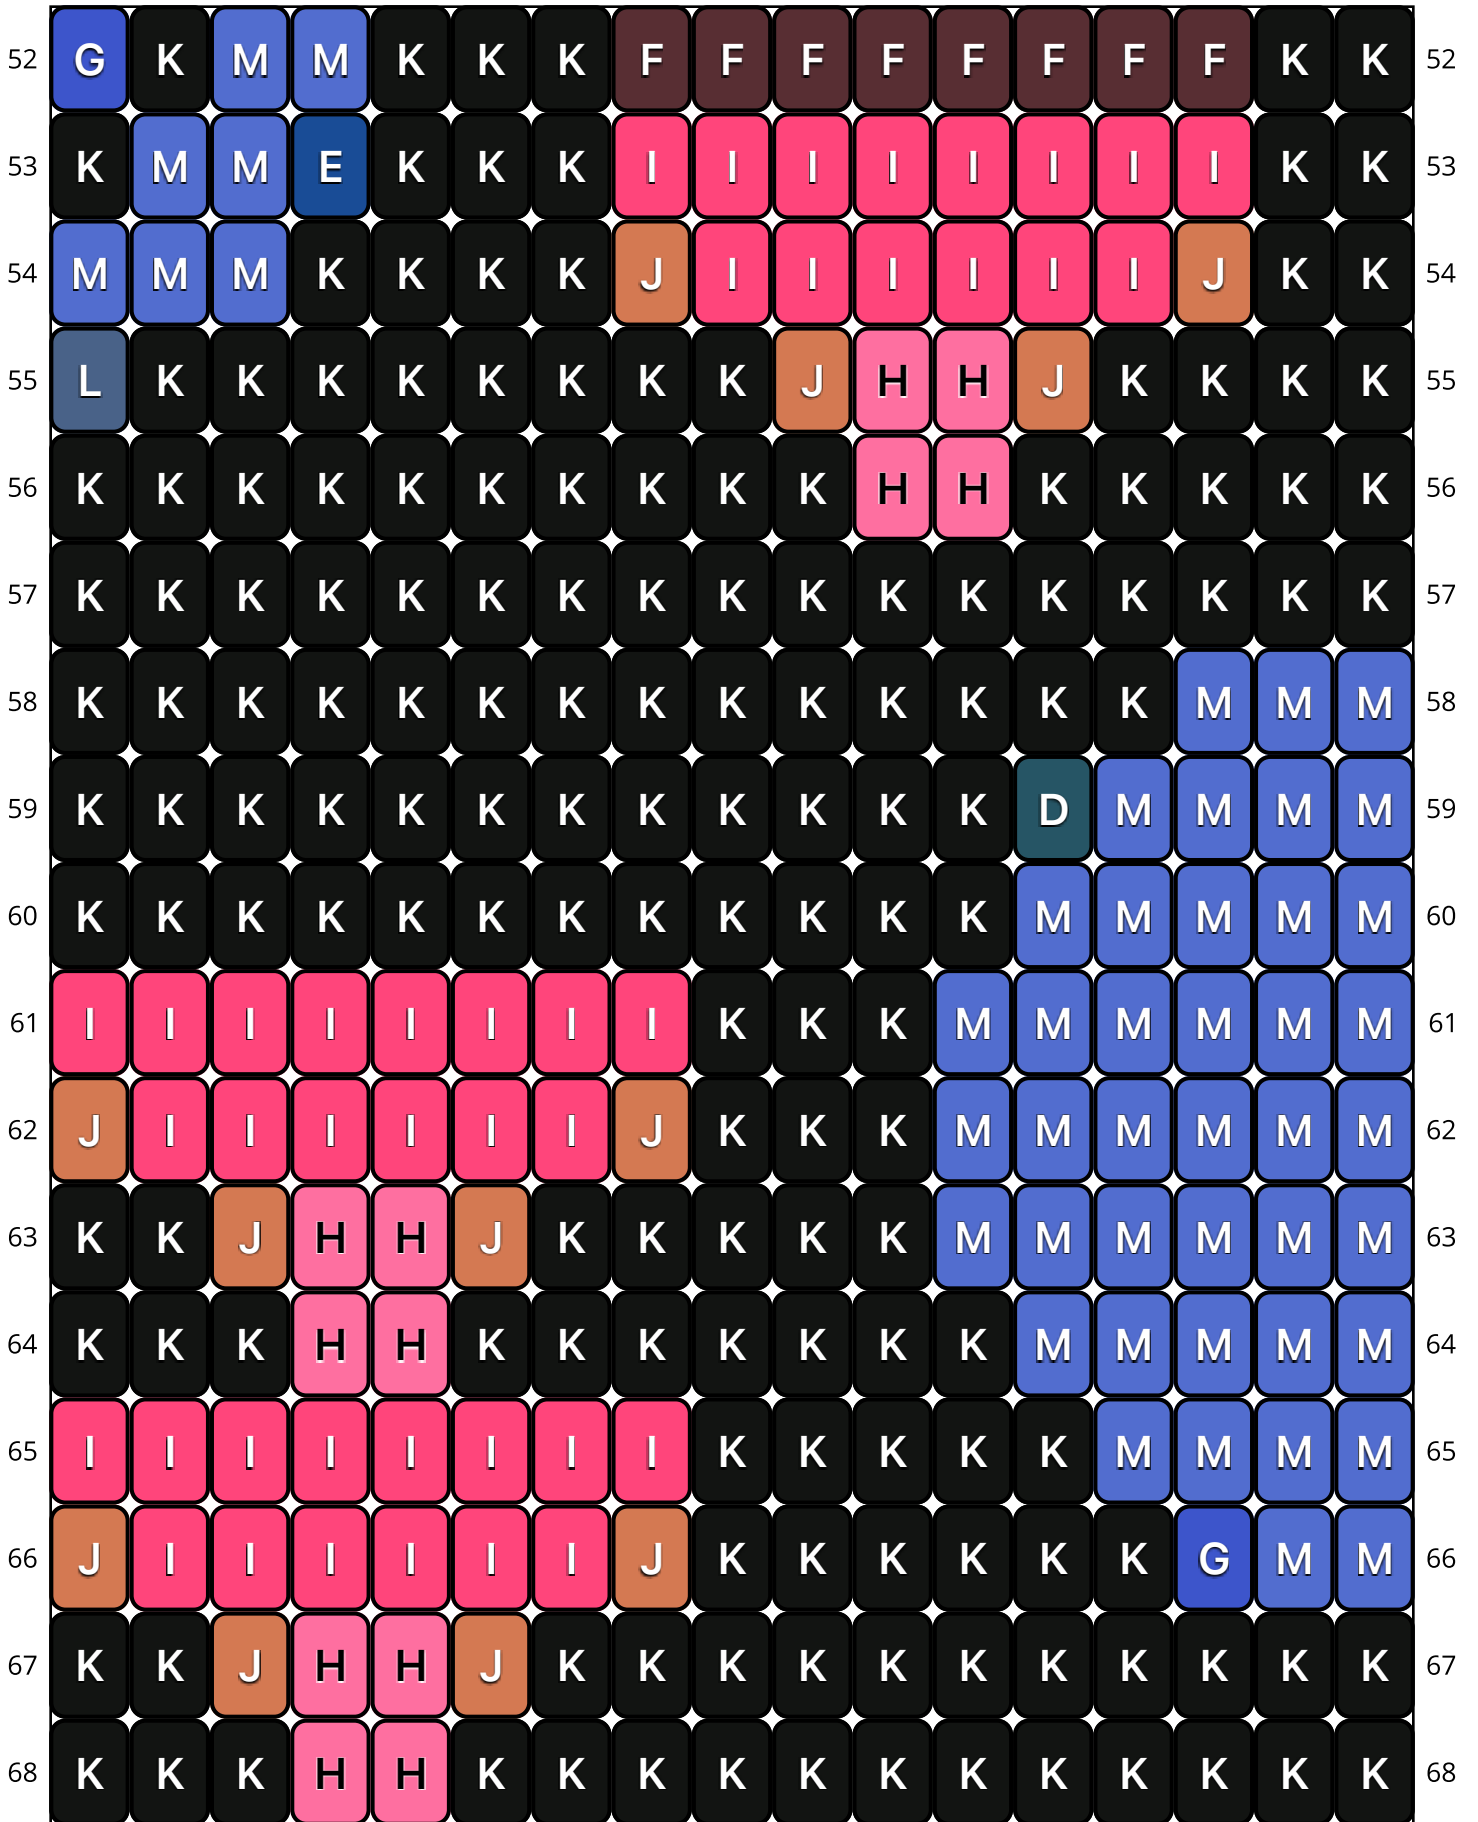

Sorts Of Shape

Type: Loom

Width: 17

Height: 68

Finished size: 0.9 x 4.5"

Total beads: 1,156

© 2025 The Pixel Zone

thepixelzone.com

Loom Bead Pattern | Personal Use ONLY | NO Selling

Word Chart

Starting bead: Top Right

Row 1 (L) (2)K, (8)I, (3)K, (2)M, (1)K, (1)G
Row 2 (L) (2)K, (1)J, (6)I, (1)J, (3)K, (1)E, (2)M, (1)K
Row 3 (L) (4)K, (1)J, (2)H, (1)J, (6)K, (3)M
Row 4 (L) (5)K, (2)H, (9)K, (1)L
Row 5 (L) (2)K, (8)I, (3)K, (2)M, (1)K, (1)G
Row 6 (L) (2)K, (1)J, (6)I, (1)J, (3)K, (1)E, (2)M, (1)K
Row 7 (L) (4)K, (1)J, (2)H, (1)J, (6)K, (3)M
Row 8 (L) (5)K, (2)H, (9)K, (1)L
Row 9 (L) (2)K, (8)F, (3)K, (2)M, (1)K, (1)G
Row 10 (L) (2)K, (8)I, (3)K, (1)E, (2)M, (1)K
Row 11 (L) (2)K, (1)J, (6)I, (1)J, (4)K, (3)M
Row 12 (L) (4)K, (1)J, (2)H, (1)J, (8)K, (1)L
Row 13 (L) (5)K, (2)H, (10)K
Row 14 (L) (17)K
Row 15 (L) (3)M, (14)K
Row 16 (L) (4)M, (1)D, (12)K
Row 17 (L) (5)M, (12)K
Row 18 (L) (6)M, (3)K, (8)I
Row 19 (L) (6)M, (3)K, (1)J, (6)I, (1)J
Row 20 (L) (6)M, (5)K, (1)J, (2)H, (1)J, (2)K
Row 21 (L) (5)M, (7)K, (2)H, (3)K
Row 22 (L) (4)M, (5)K, (8)I
Row 23 (L) (2)M, (1)G, (6)K, (1)J, (6)I, (1)J
Row 24 (L) (11)K, (1)J, (2)H, (1)J, (2)K
Row 25 (L) (12)K, (2)H, (3)K
Row 26 (L) (9)K, (8)F
Row 27 (L) (9)K, (8)I
Row 28 (L) (9)K, (1)J, (6)I, (1)J
Row 29 (L) (11)K, (1)J, (2)H, (1)J, (2)K
Row 30 (L) (2)K, (2)A, (8)K, (2)H, (3)K
Row 31 (L) (2)K, (2)A, (13)K
Row 32 (L) (5)K, (1)A, (5)K, (1)A, (5)K
Row 33 (L) (6)K, (1)A, (3)K, (1)A, (6)K
Row 34 (L) (7)K, (1)A, (1)B, (1)A, (7)K

DB1584
Matte Opaque Currant
Count: 24

DB1588
Matte Opaque Cyan Blue
Count: 8

DB2035
Neon Wild Strawberry
Count: 44

DB2051
Neon Poppy Red
Count: 154

DB2108
Opaque Persimmon Duracoat
Count: 44

DB2261
Black Picasso
Count: 701