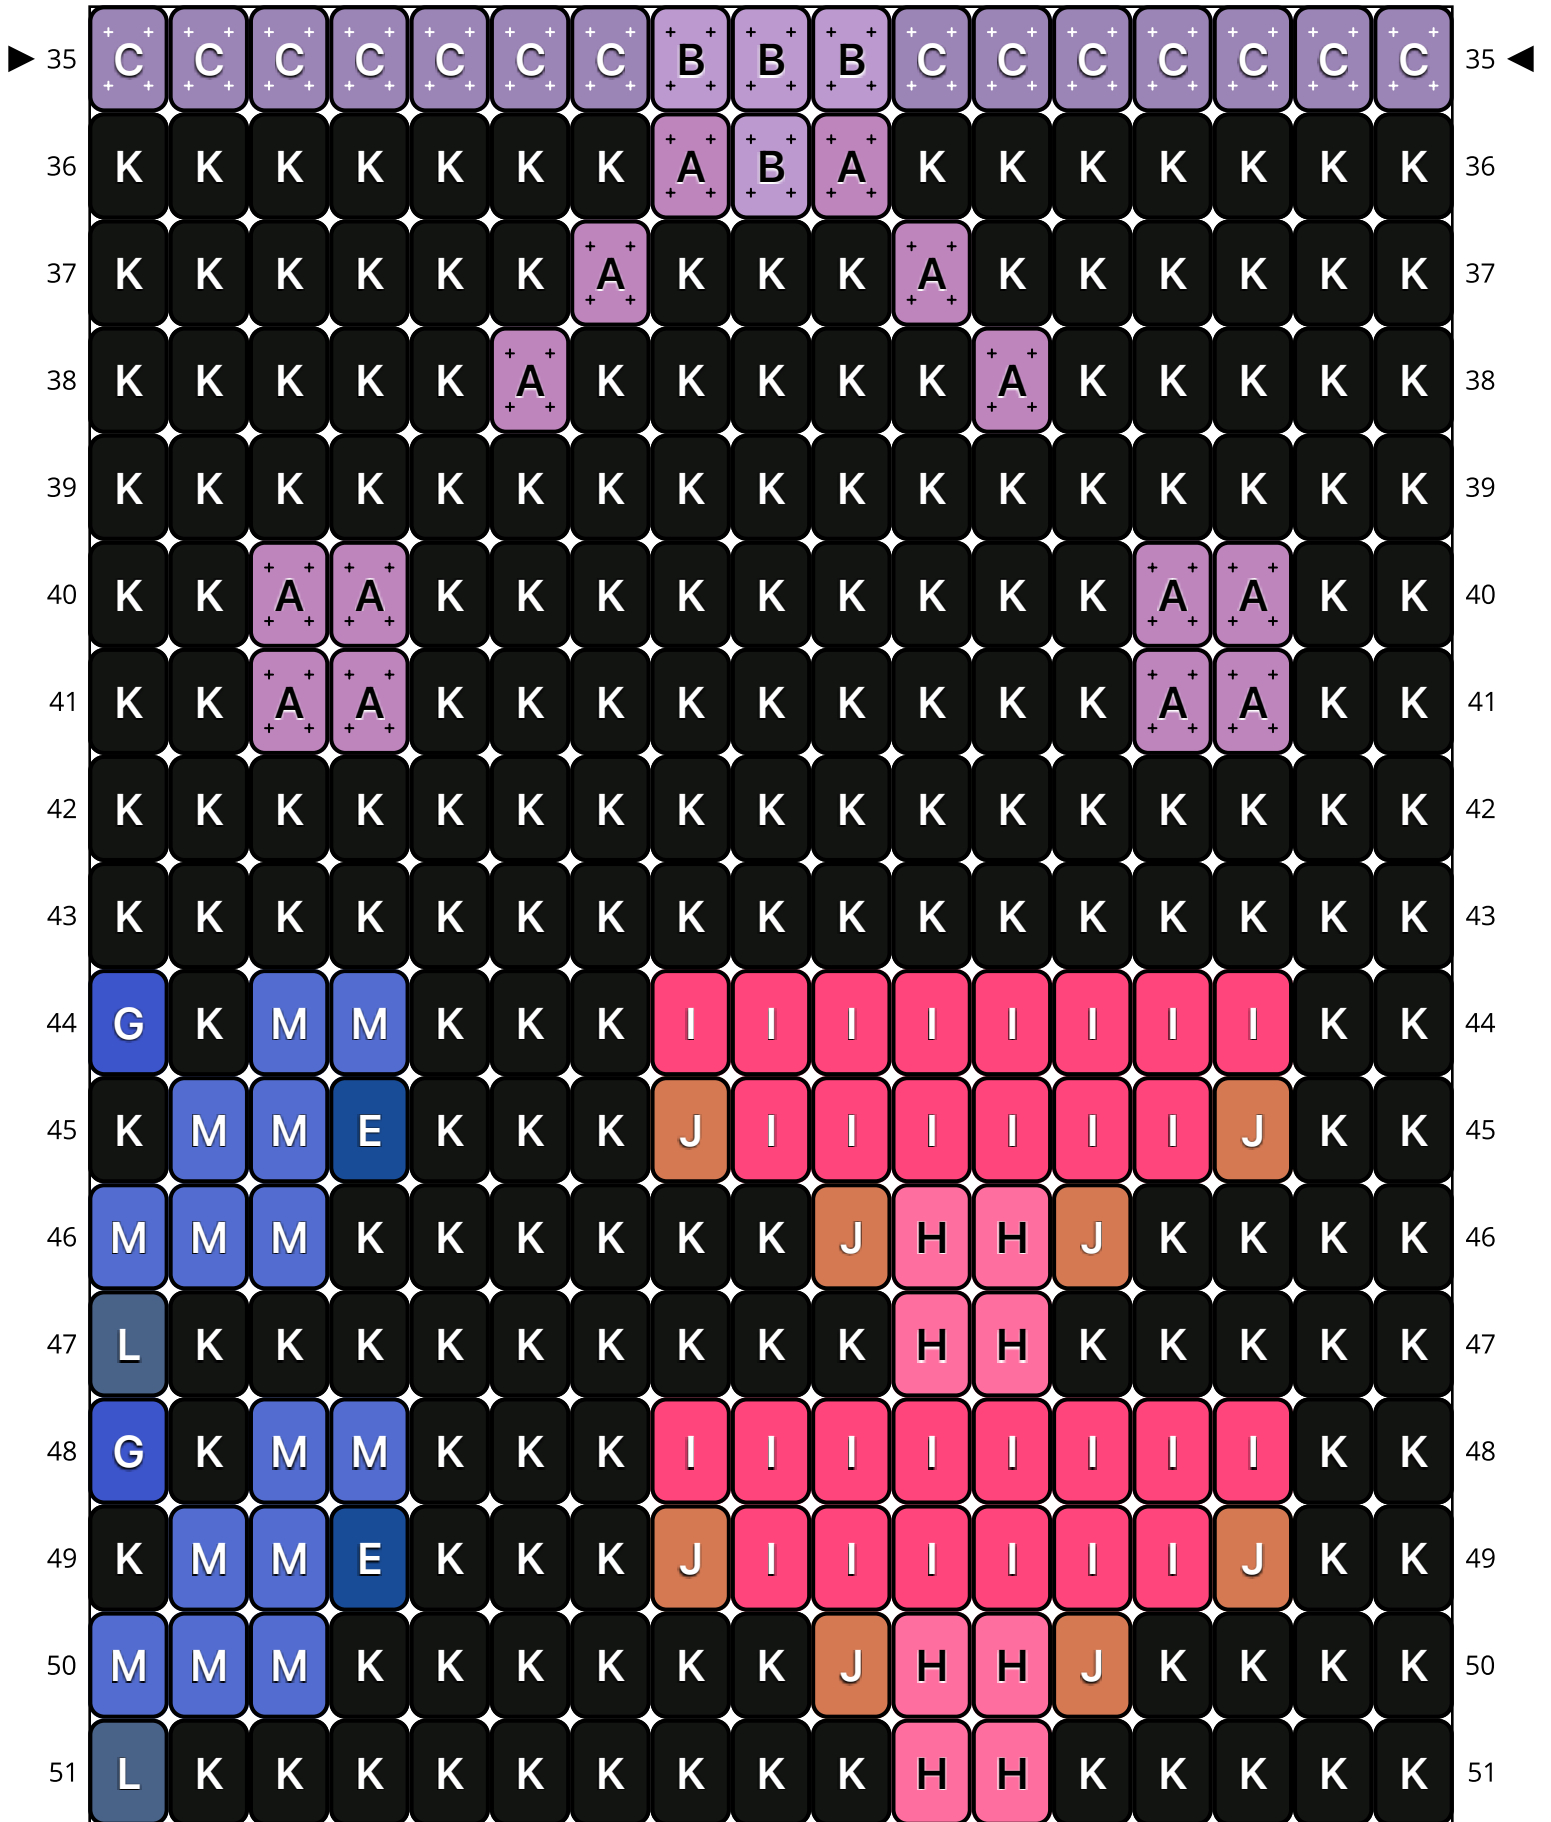

Sorts Of Shape

Type: Loom

Width: 17

Height: 68

Finished size: 0.9 x 4.5"

Total beads: 1,156

© 2025 The Pixel Zone

thepixelzone.com

Loom Bead Pattern | Personal Use ONLY | NO Selling

Word Chart

Starting bead: Top Right

Row 1 (L) (2)K, (8)I, (3)K, (2)M, (1)K, (1)G
Row 2 (L) (2)K, (1)J, (6)I, (1)J, (3)K, (1)E, (2)M, (1)K
Row 3 (L) (4)K, (1)J, (2)H, (1)J, (6)K, (3)M
Row 4 (L) (5)K, (2)H, (9)K, (1)L
Row 5 (L) (2)K, (8)I, (3)K, (2)M, (1)K, (1)G
Row 6 (L) (2)K, (1)J, (6)I, (1)J, (3)K, (1)E, (2)M, (1)K
Row 7 (L) (4)K, (1)J, (2)H, (1)J, (6)K, (3)M
Row 8 (L) (5)K, (2)H, (9)K, (1)L
Row 9 (L) (2)K, (8)F, (3)K, (2)M, (1)K, (1)G
Row 10 (L) (2)K, (8)I, (3)K, (1)E, (2)M, (1)K
Row 11 (L) (2)K, (1)J, (6)I, (1)J, (4)K, (3)M
Row 12 (L) (4)K, (1)J, (2)H, (1)J, (8)K, (1)L
Row 13 (L) (5)K, (2)H, (10)K
Row 14 (L) (17)K
Row 15 (L) (3)M, (14)K
Row 16 (L) (4)M, (1)D, (12)K
Row 17 (L) (5)M, (12)K
Row 18 (L) (6)M, (3)K, (8)I
Row 19 (L) (6)M, (3)K, (1)J, (6)I, (1)J
Row 20 (L) (6)M, (5)K, (1)J, (2)H, (1)J, (2)K
Row 21 (L) (5)M, (7)K, (2)H, (3)K
Row 22 (L) (4)M, (5)K, (8)I
Row 23 (L) (2)M, (1)G, (6)K, (1)J, (6)I, (1)J
Row 24 (L) (11)K, (1)J, (2)H, (1)J, (2)K
Row 25 (L) (12)K, (2)H, (3)K
Row 26 (L) (9)K, (8)F
Row 27 (L) (9)K, (8)I
Row 28 (L) (9)K, (1)J, (6)I, (1)J
Row 29 (L) (11)K, (1)J, (2)H, (1)J, (2)K
Row 30 (L) (2)K, (2)A, (8)K, (2)H, (3)K
Row 31 (L) (2)K, (2)A, (13)K
Row 32 (L) (5)K, (1)A, (5)K, (1)A, (5)K
Row 33 (L) (6)K, (1)A, (3)K, (1)A, (6)K
Row 34 (L) (7)K, (1)A, (1)B, (1)A, (7)K

DB1584
Matte Opaque Currant
Count: 24

DB1588
Matte Opaque Cyan Blue
Count: 8

DB2035
Neon Wild Strawberry
Count: 44

DB2051
Neon Poppy Red
Count: 154

DB2108
Opaque Persimmon Duracoat
Count: 44

DB2261
Black Picasso
Count: 701