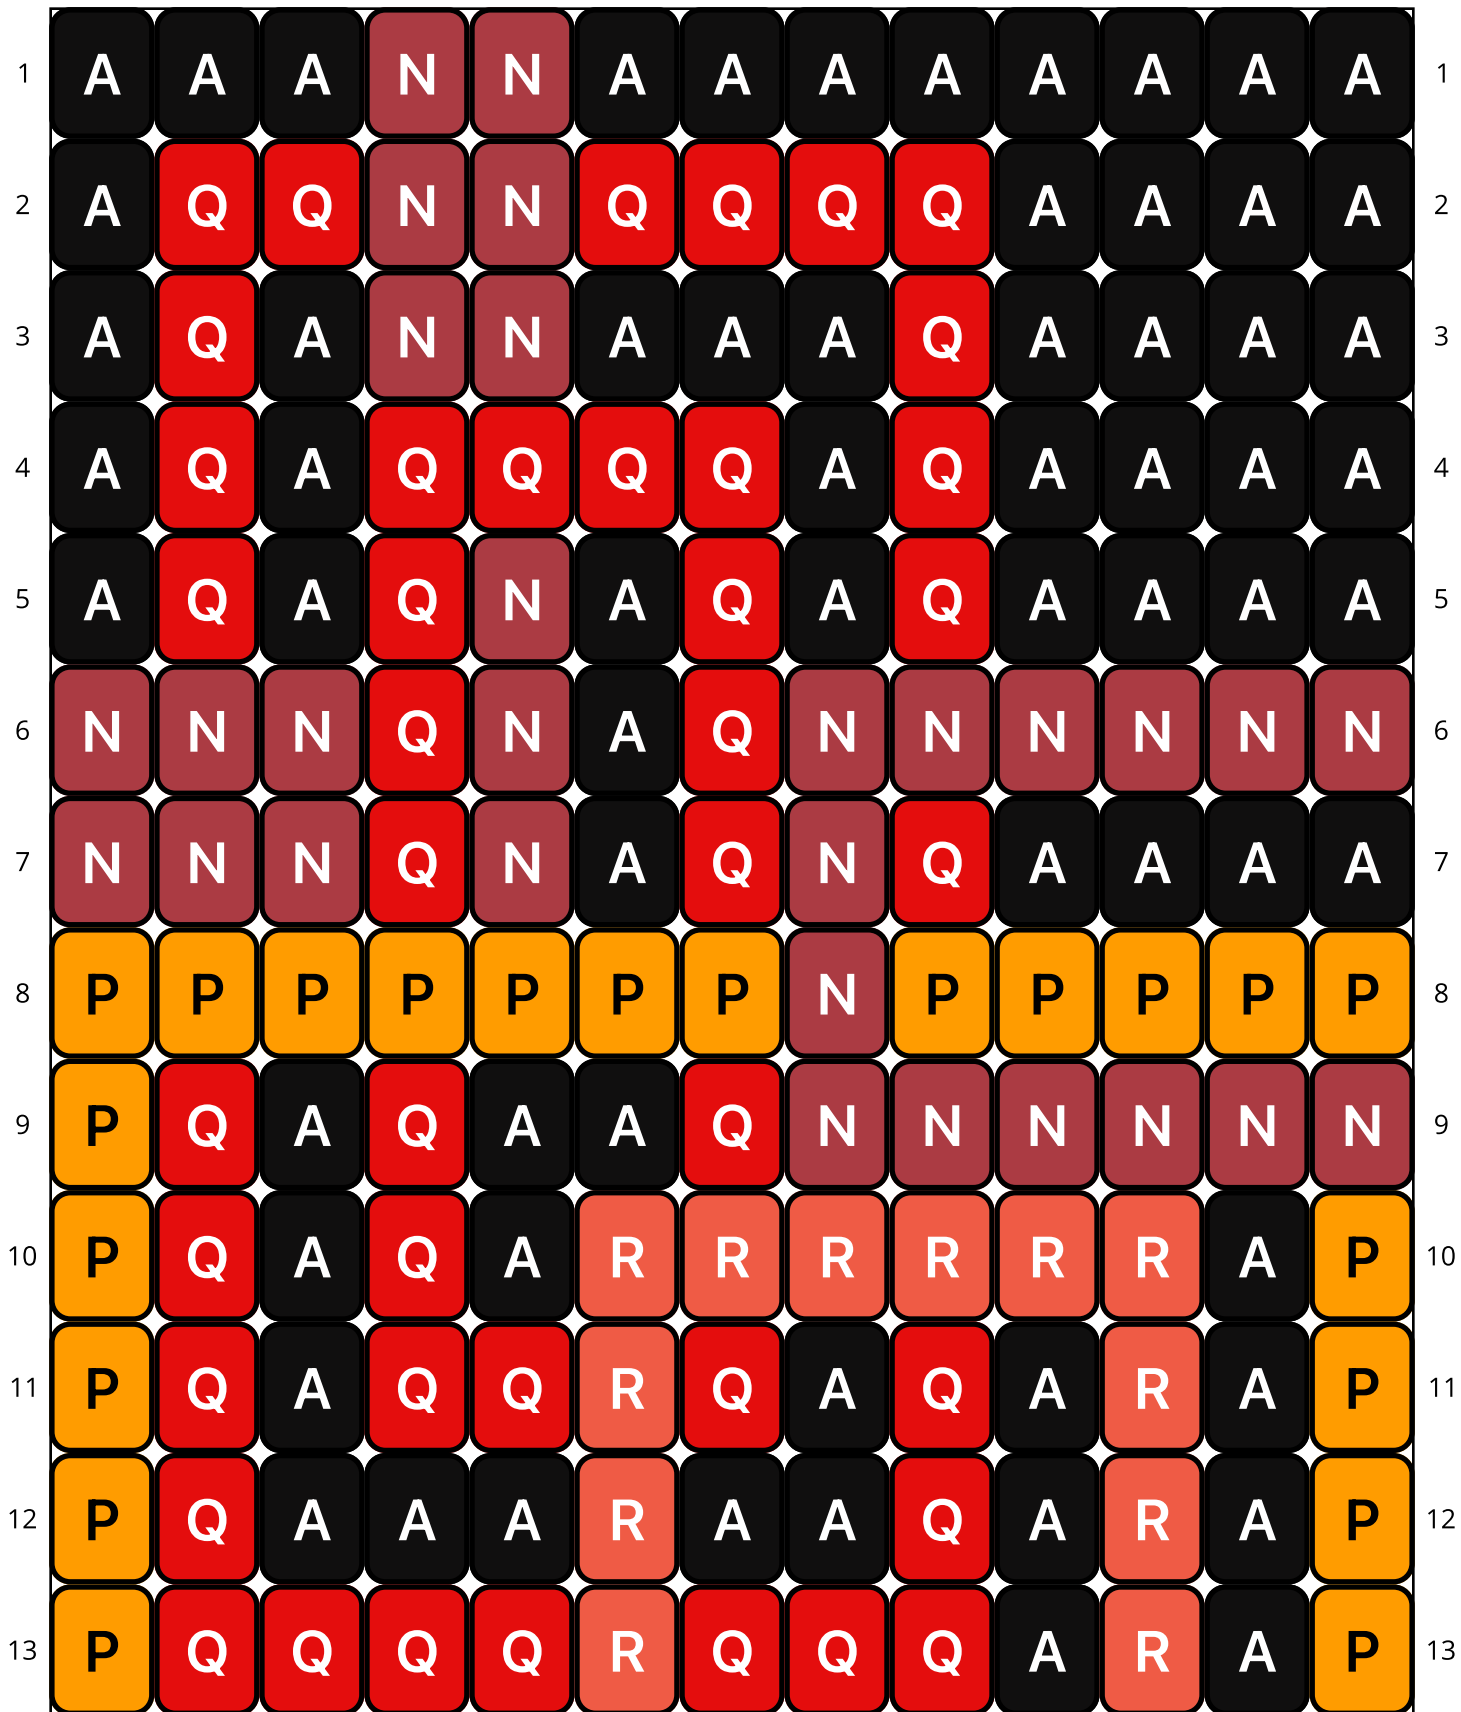

Square Get Away

Type: Loom

Width: 13

Height: 59

Finished size: 0.7 x 3.9"

Total beads: 767

© The Pixel Zone

thepixelzone.com

Loom Bead Pattern | Personal Use ONLY | NO Selling

27	A	C	A	G	A	O	A	C	A	A	A	A	A	27
28	A	C	A	G	A	O	A	C	C	C	C	C	C	28
29	G	G	G	G	A	O	A	A	A	A	A	A	A	29
▶ 30	A	C	A	A	A	O	A	A	G	G	G	A	A	◀ 30
31	A	C	A	A	A	O	O	O	O	O	G	O	O	31
32	C	C	A	A	A	A	A	A	G	A	G	A	A	32
33	A	A	A	A	A	A	A	A	G	A	G	A	A	33
34	A	A	A	D	D	D	D	D	G	D	G	D	D	34
35	A	A	A	D	A	A	A	A	G	G	G	A	D	35
36	A	E	E	D	E	E	A	A	A	A	A	A	D	36
37	A	E	A	D	A	E	A	A	A	A	A	A	D	37
38	A	E	A	D	D	E	D	D	D	D	D	D	D	38
39	J	E	J	J	J	J	J	J	J	J	J	J	A	39

Word Chart

Starting bead: Top Left

Row 1 (R) (3)A, (2)N, (8)A

Row 2 (R) (1)A, (2)Q, (2)N, (4)Q, (4)A

Row 3 (R) (1)A, (1)Q, (1)A, (2)N, (3)A, (1)Q, (4)A

Row 4 (R) (1)A, (1)Q, (1)A, (4)Q, (1)A, (1)Q, (4)A

Row 5 (R) (1)A, (1)Q, (1)A, (1)Q, (1)N, (1)A, (1)Q, (1)A, (1)Q, (4)A