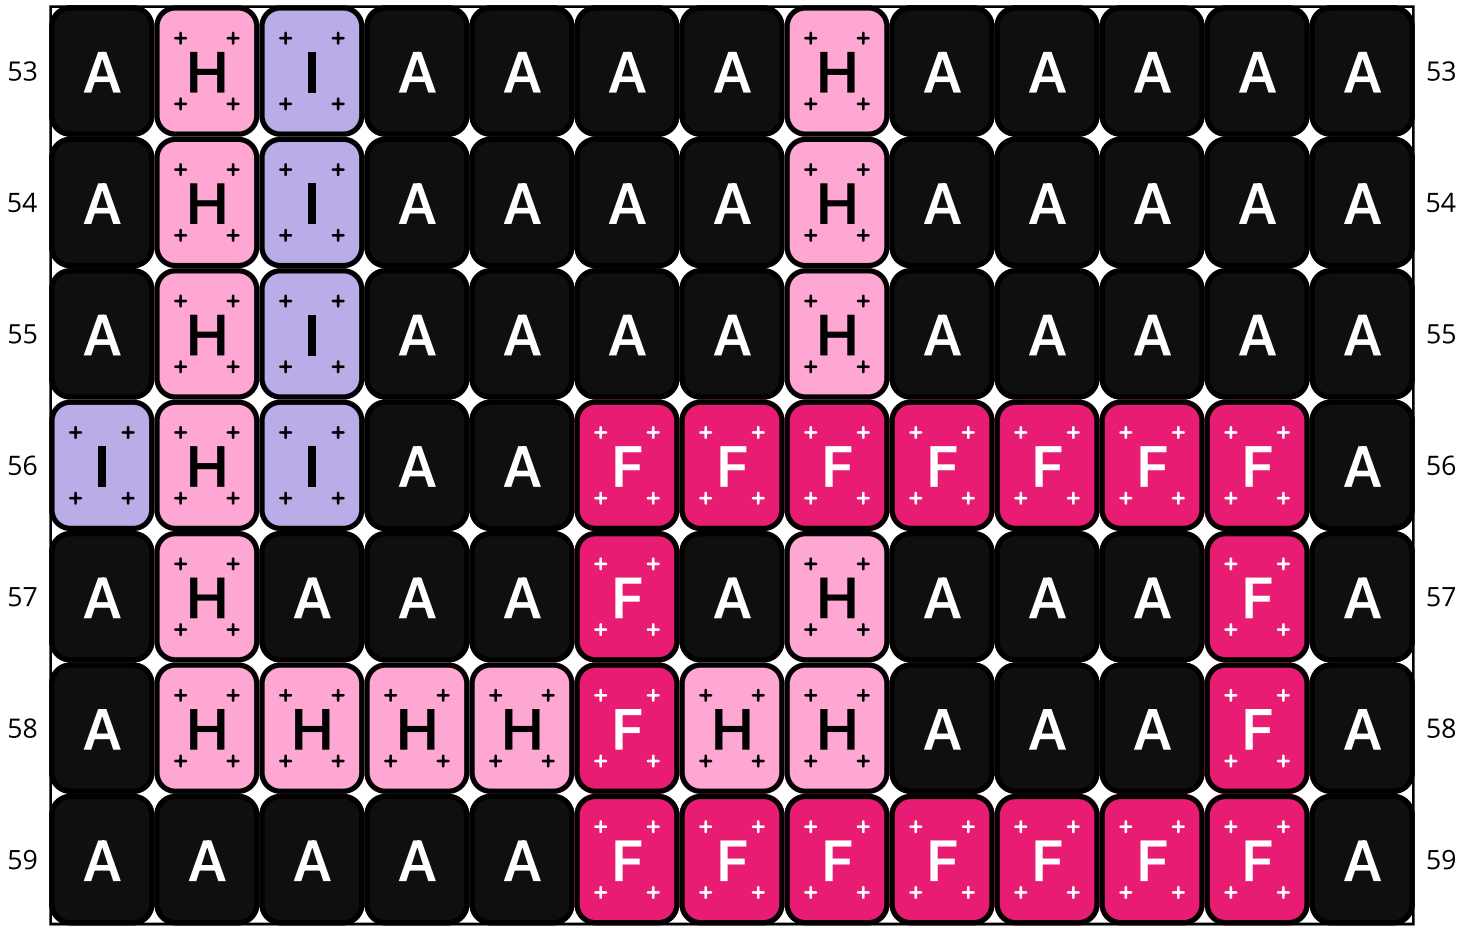

Square Get Away

Type: Loom

Width: 13

Height: 59

Finished size: 0.7 x 3.9"

Total beads: 767

© The Pixel Zone

thepixelzone.com

Loom Bead Pattern | Personal Use ONLY | NO Selling

27	A	C	A	G	A	O	A	C	A	A	A	A	A	27
28	A	C	A	G	A	O	A	C	C	C	C	C	C	28
29	G	G	G	G	A	O	A	A	A	A	A	A	A	29
▶ 30	A	C	A	A	A	O	A	A	G	G	G	A	A	◀ 30
31	A	C	A	A	A	O	O	O	O	O	G	O	O	31
32	C	C	A	A	A	A	A	A	G	A	G	A	A	32
33	A	A	A	A	A	A	A	A	G	A	G	A	A	33
34	A	A	A	D	D	D	D	D	G	D	G	D	D	34
35	A	A	A	D	A	A	A	A	G	G	G	A	D	35
36	A	E	E	D	E	E	A	A	A	A	A	A	D	36
37	A	E	A	D	A	E	A	A	A	A	A	A	D	37
38	A	E	A	D	D	E	D	D	D	D	D	D	D	38
39	J	E	J	J	J	J	J	J	J	J	J	J	A	39

Word Chart

Starting bead: Top Left

Row 1 (R) (3)A, (2)N, (8)A

Row 2 (R) (1)A, (2)Q, (2)N, (4)Q, (4)A

Row 3 (R) (1)A, (1)Q, (1)A, (2)N, (3)A, (1)Q, (4)A

Row 4 (R) (1)A, (1)Q, (1)A, (4)Q, (1)A, (1)Q, (4)A

Row 5 (R) (1)A, (1)Q, (1)A, (1)Q, (1)N, (1)A, (1)Q, (1)A, (1)Q, (4)A