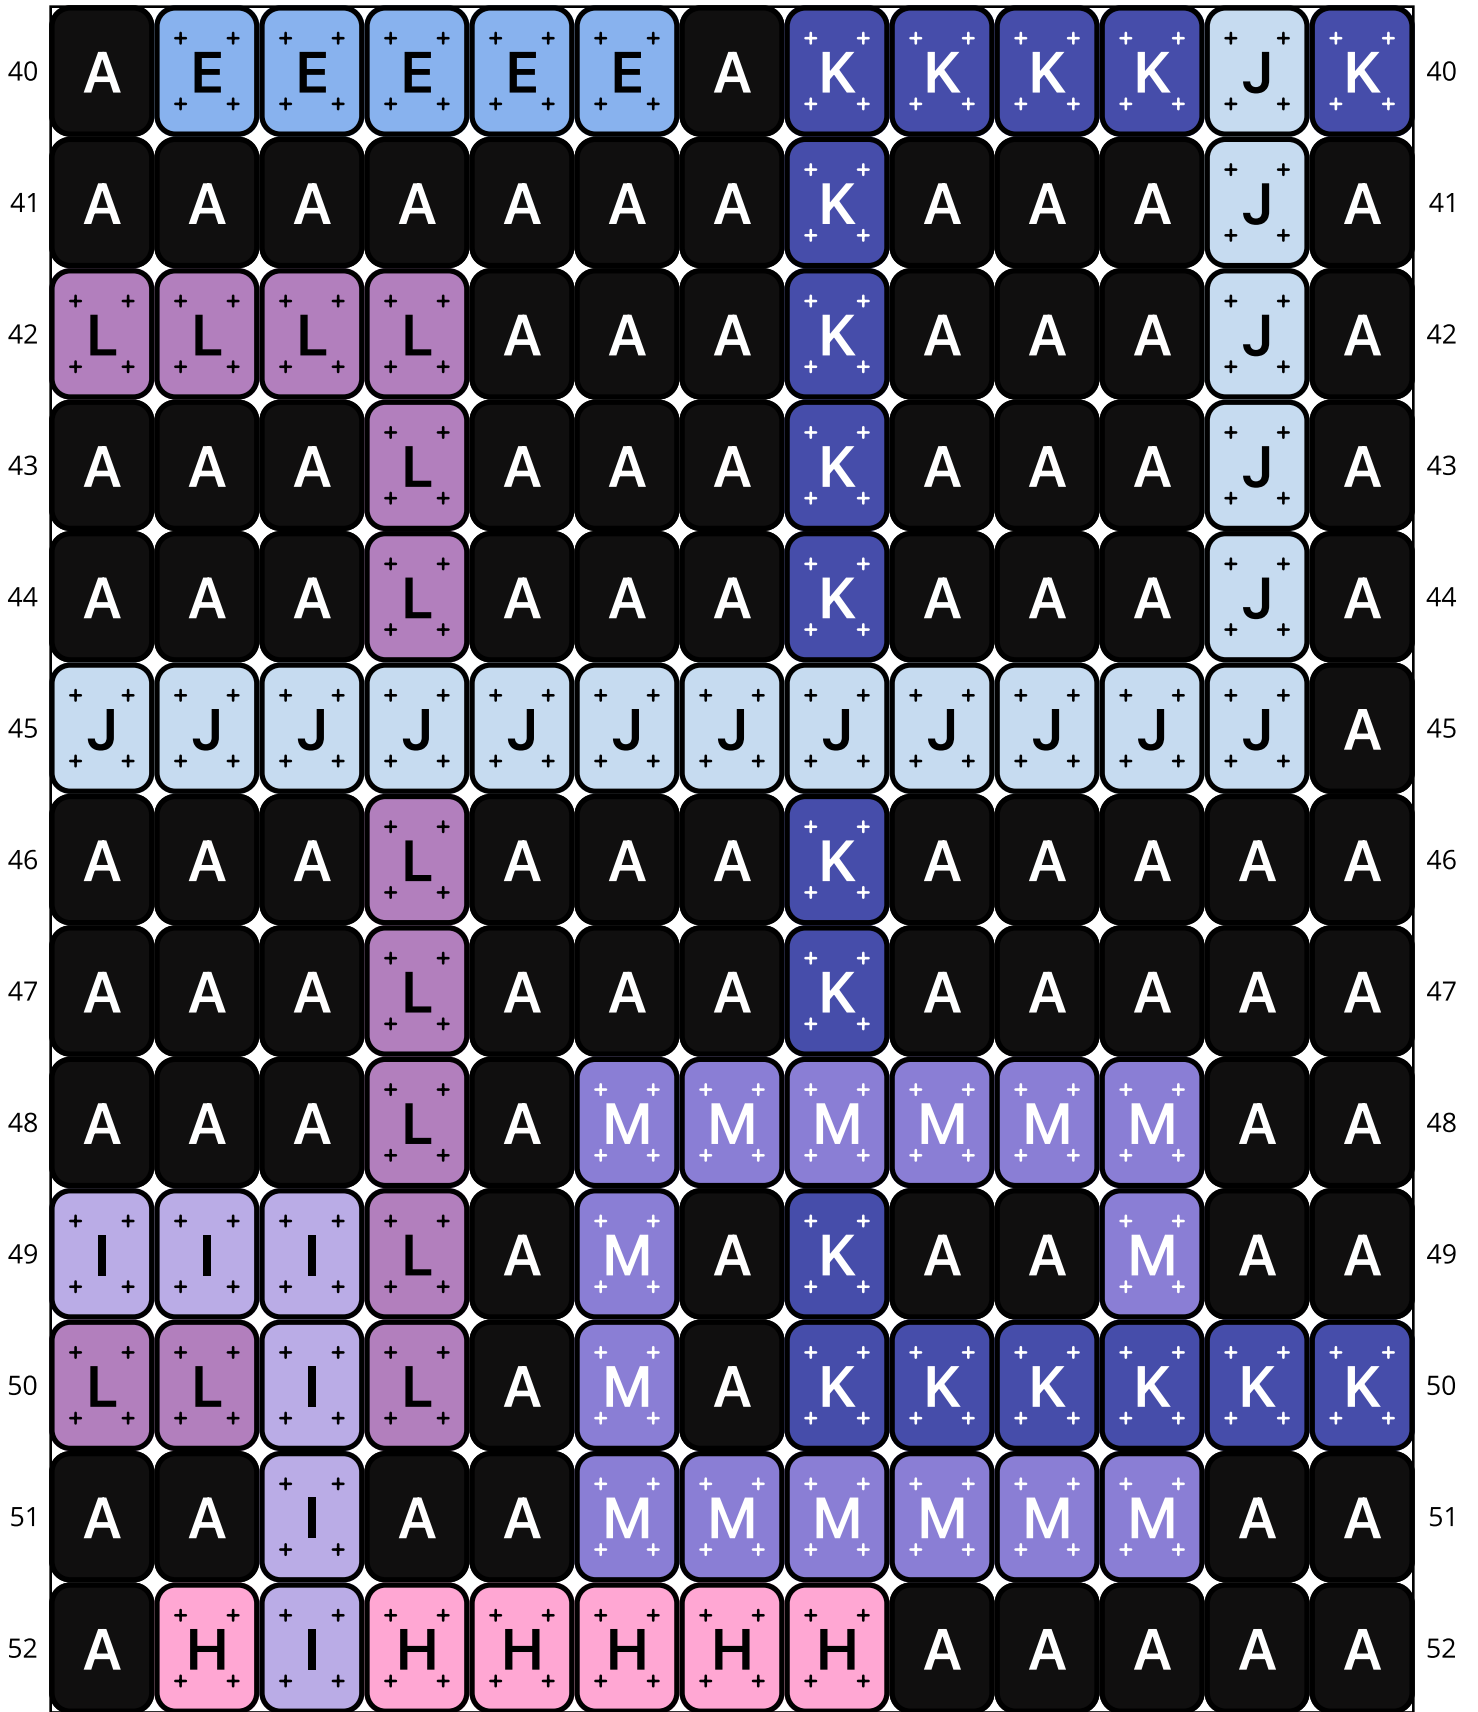

Square Get Away

Type: Loom

Width: 13

Height: 59

Finished size: 0.7 x 3.9"

Total beads: 767

© The Pixel Zone

thepixelzone.com

Loom Bead Pattern | Personal Use ONLY | NO Selling

27	A	C	A	G	A	O	A	C	A	A	A	A	A	27
28	A	C	A	G	A	O	A	C	C	C	C	C	C	28
29	G	G	G	G	A	O	A	A	A	A	A	A	A	29
▶ 30	A	C	A	A	A	O	A	A	G	G	G	A	A	◀ 30
31	A	C	A	A	A	O	O	O	O	O	G	O	O	31
32	C	C	A	A	A	A	A	A	G	A	G	A	A	32
33	A	A	A	A	A	A	A	A	G	A	G	A	A	33
34	A	A	A	D	D	D	D	D	G	D	G	D	D	34
35	A	A	A	D	A	A	A	A	G	G	G	A	D	35
36	A	E	E	D	E	E	A	A	A	A	A	A	D	36
37	A	E	A	D	A	E	A	A	A	A	A	A	D	37
38	A	E	A	D	D	E	D	D	D	D	D	D	D	38
39	J	E	J	J	J	J	J	J	J	J	J	J	A	39

Word Chart

Starting bead: Top Left

Row 1 (R) (3)A, (2)N, (8)A

Row 2 (R) (1)A, (2)Q, (2)N, (4)Q, (4)A

Row 3 (R) (1)A, (1)Q, (1)A, (2)N, (3)A, (1)Q, (4)A

Row 4 (R) (1)A, (1)Q, (1)A, (4)Q, (1)A, (1)Q, (4)A

Row 5 (R) (1)A, (1)Q, (1)A, (1)Q, (1)N, (1)A, (1)Q, (1)A, (1)Q, (4)A