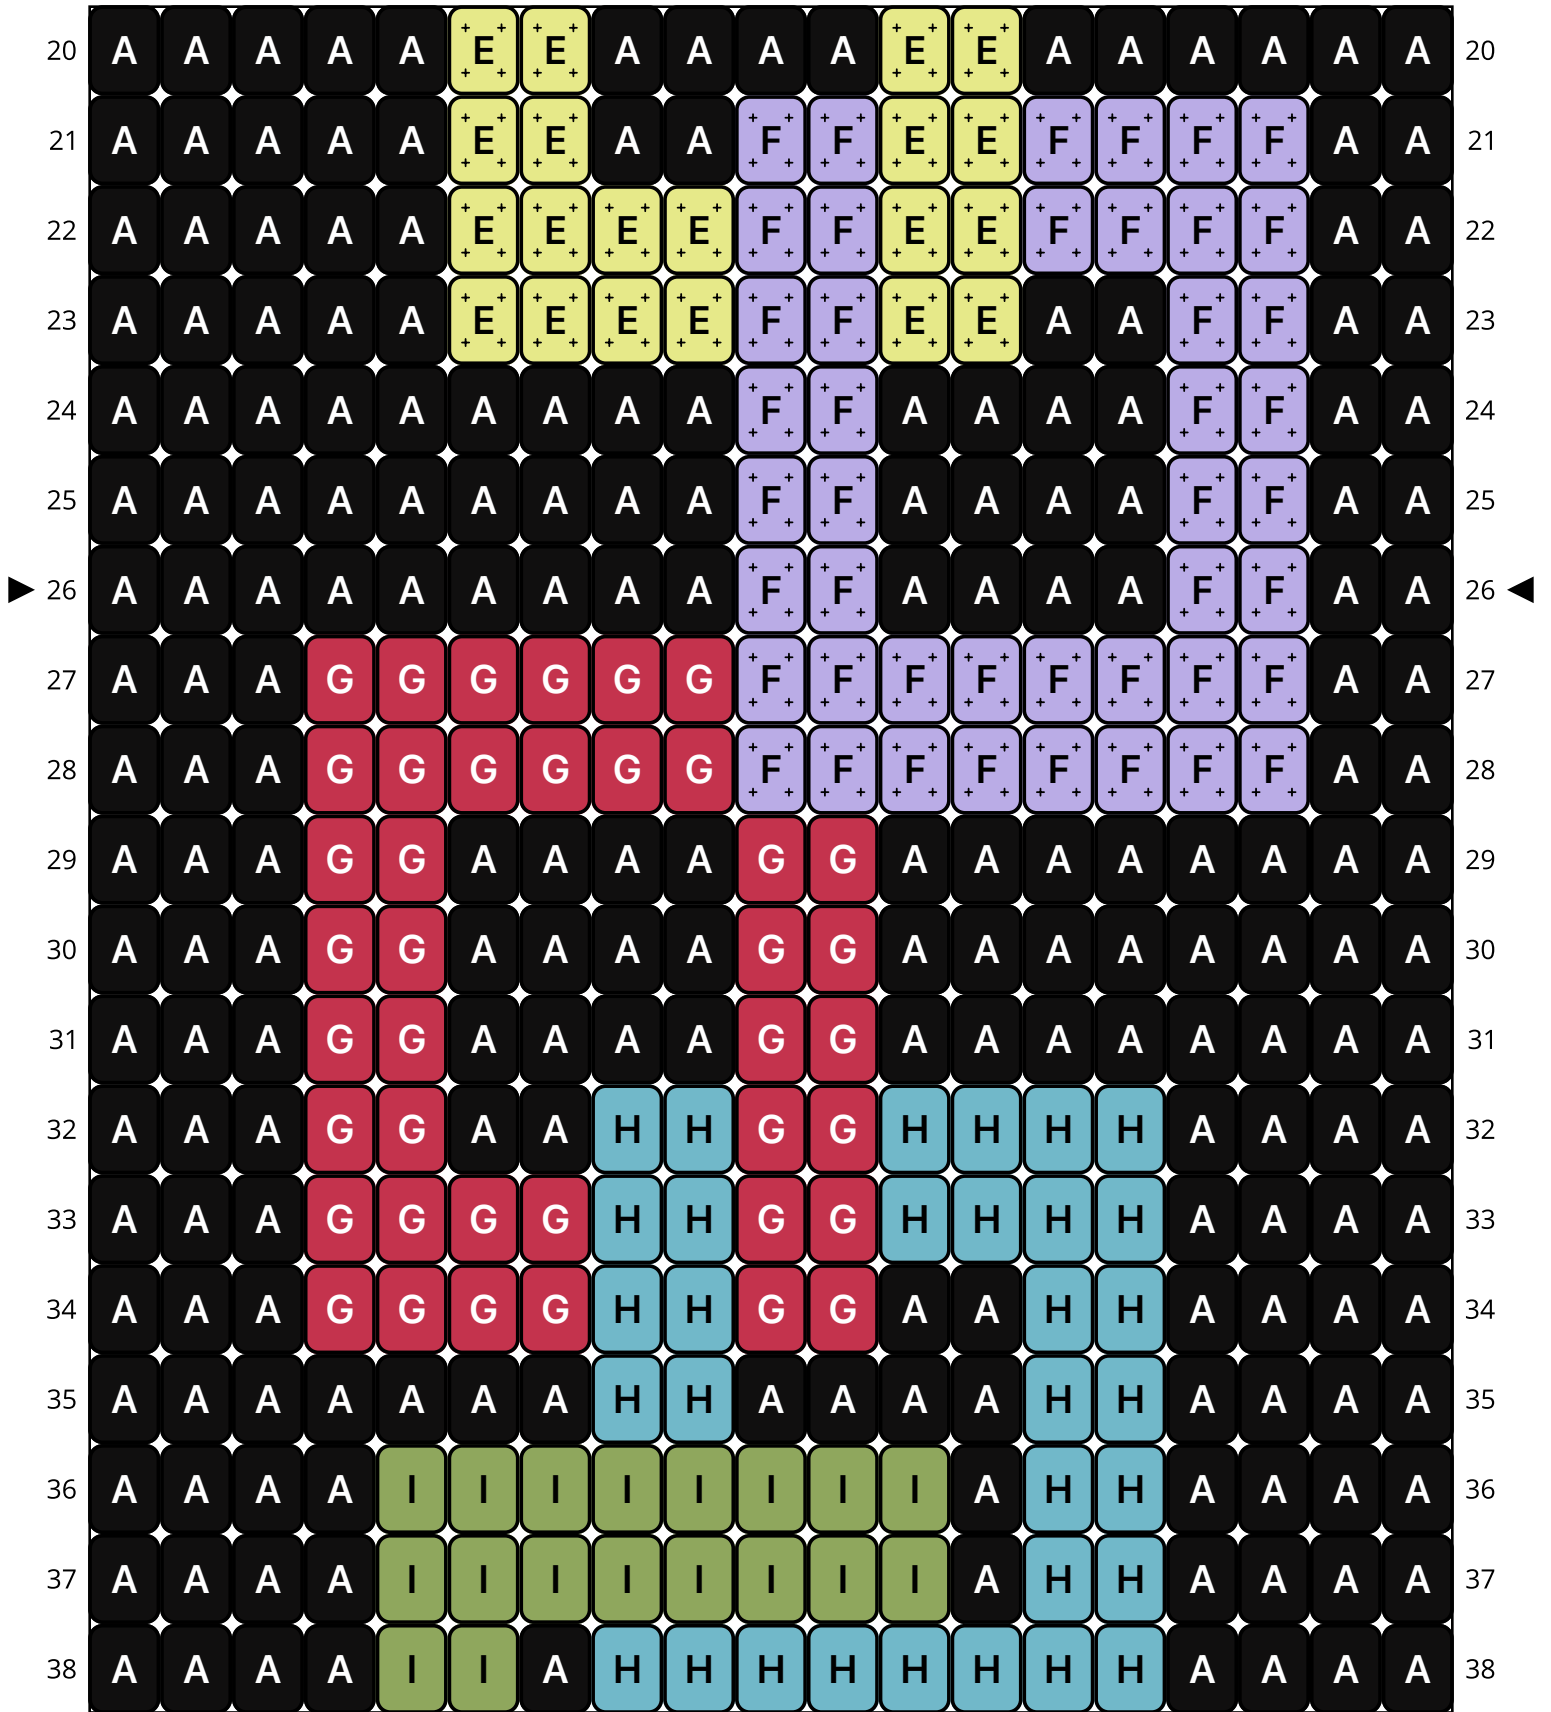

Square Olympics

Type: Loom

Width: 19

Height: 50

Finished size: 1.0 x 3.3"

Total beads: 950

© The Pixel Zone

thepixelzone.com

Loom Bead Pattern | Personal Use ONLY | NO Selling

Word Chart

Starting bead: Top Left

Row 1 (R) (19)A

Row 2 (R) (4)A, (8)D, (7)A

Row 3 (R) (4)A, (8)D, (7)A

Row 4 (R) (4)A, (2)D, (4)A, (2)D, (7)A

Row 5 (R) (4)A, (2)D, (4)A, (2)D, (7)A