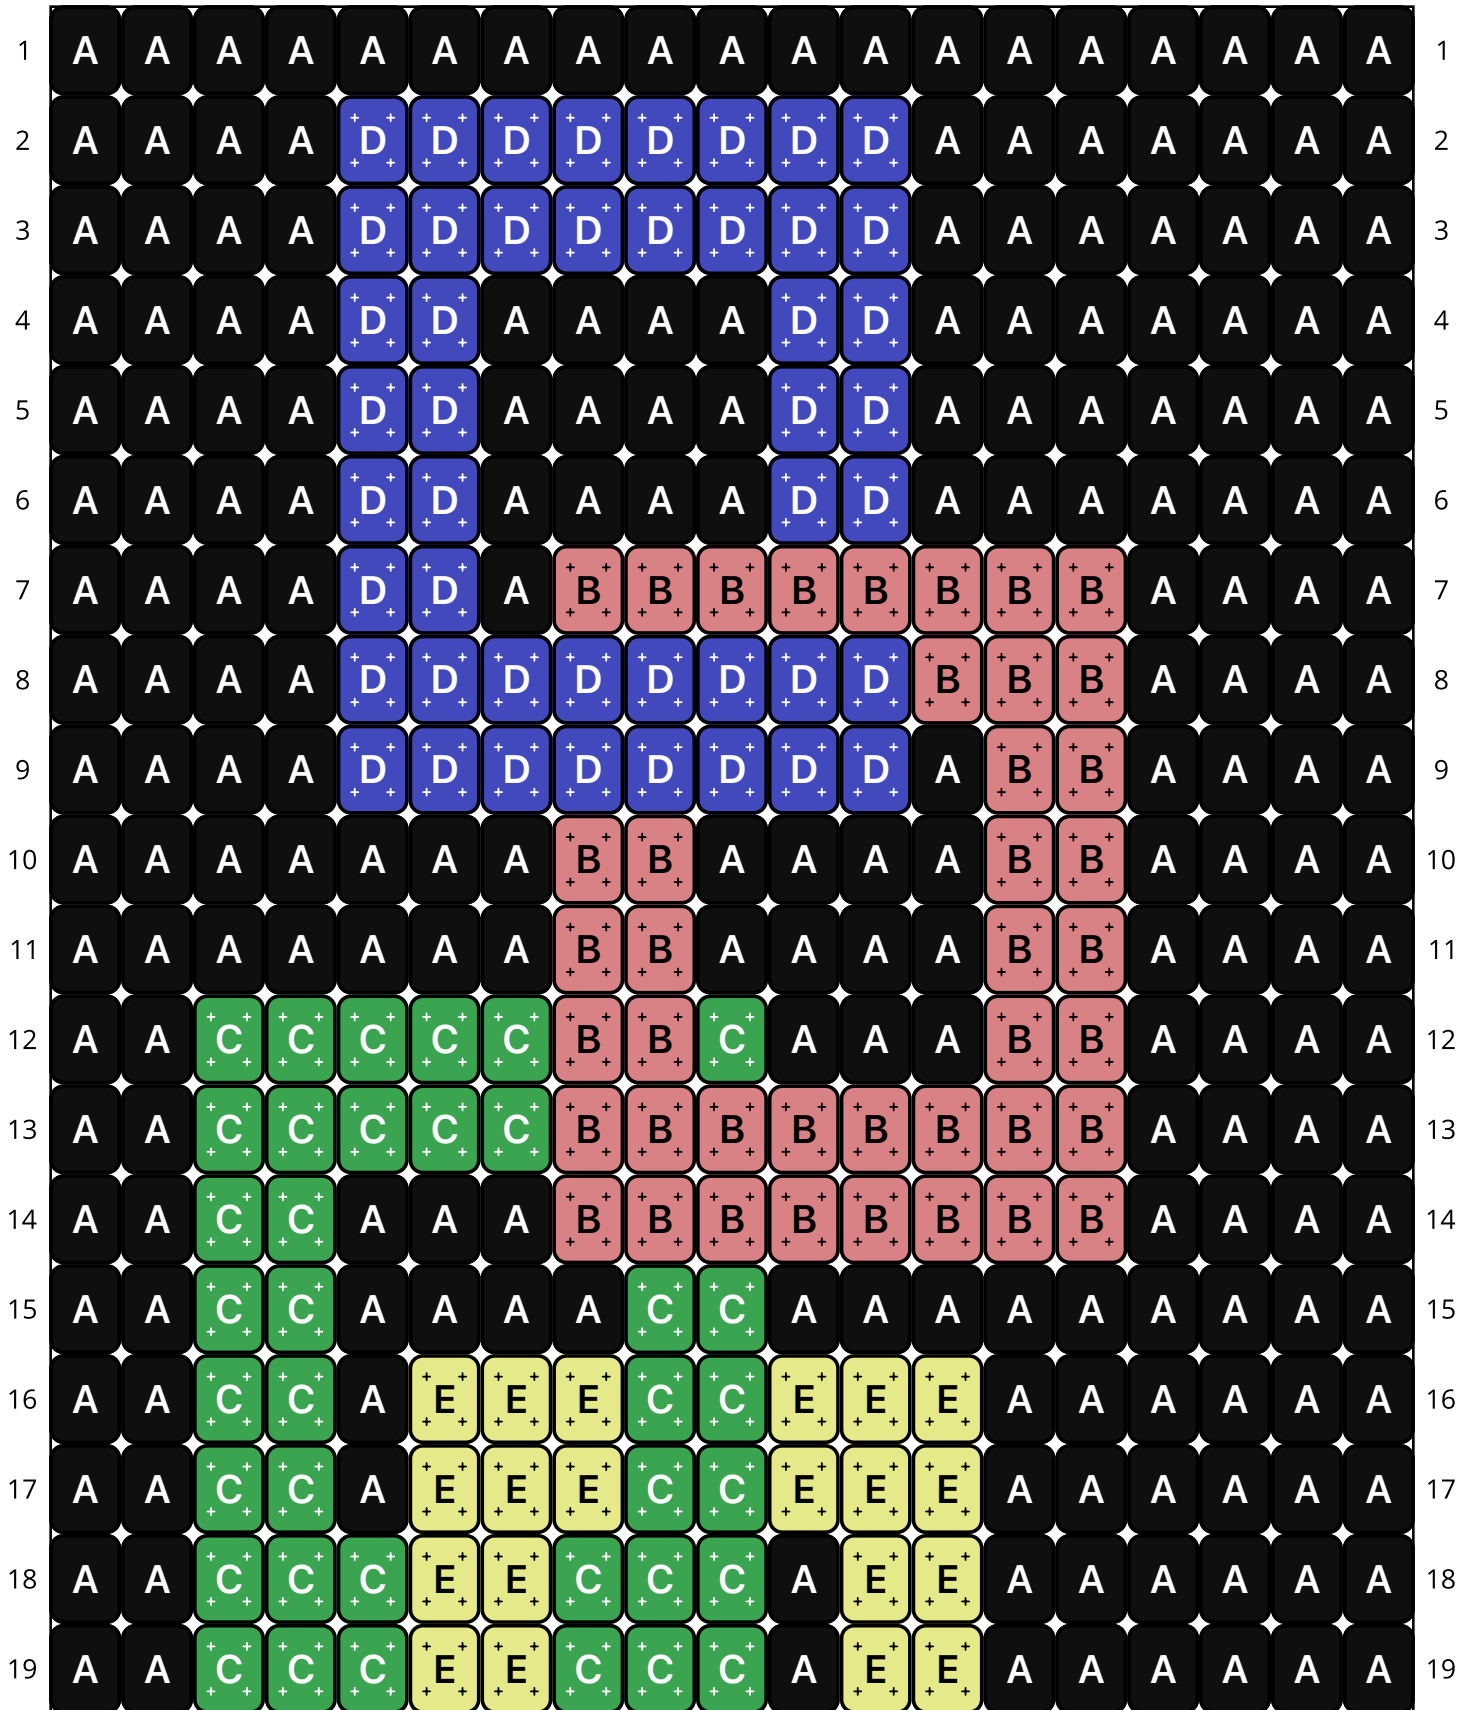

Square Olympics

Type: Loom

Width: 19

Height: 50

Finished size: 1.0 x 3.3"

Total beads: 950

© The Pixel Zone

thepixelzone.com

Loom Bead Pattern | Personal Use ONLY | NO Selling

Word Chart

Starting bead: Top Left

Row 1 (R) (19)A

Row 2 (R) (4)A, (8)D, (7)A

Row 3 (R) (4)A, (8)D, (7)A

Row 4 (R) (4)A, (2)D, (4)A, (2)D, (7)A

Row 5 (R) (4)A, (2)D, (4)A, (2)D, (7)A