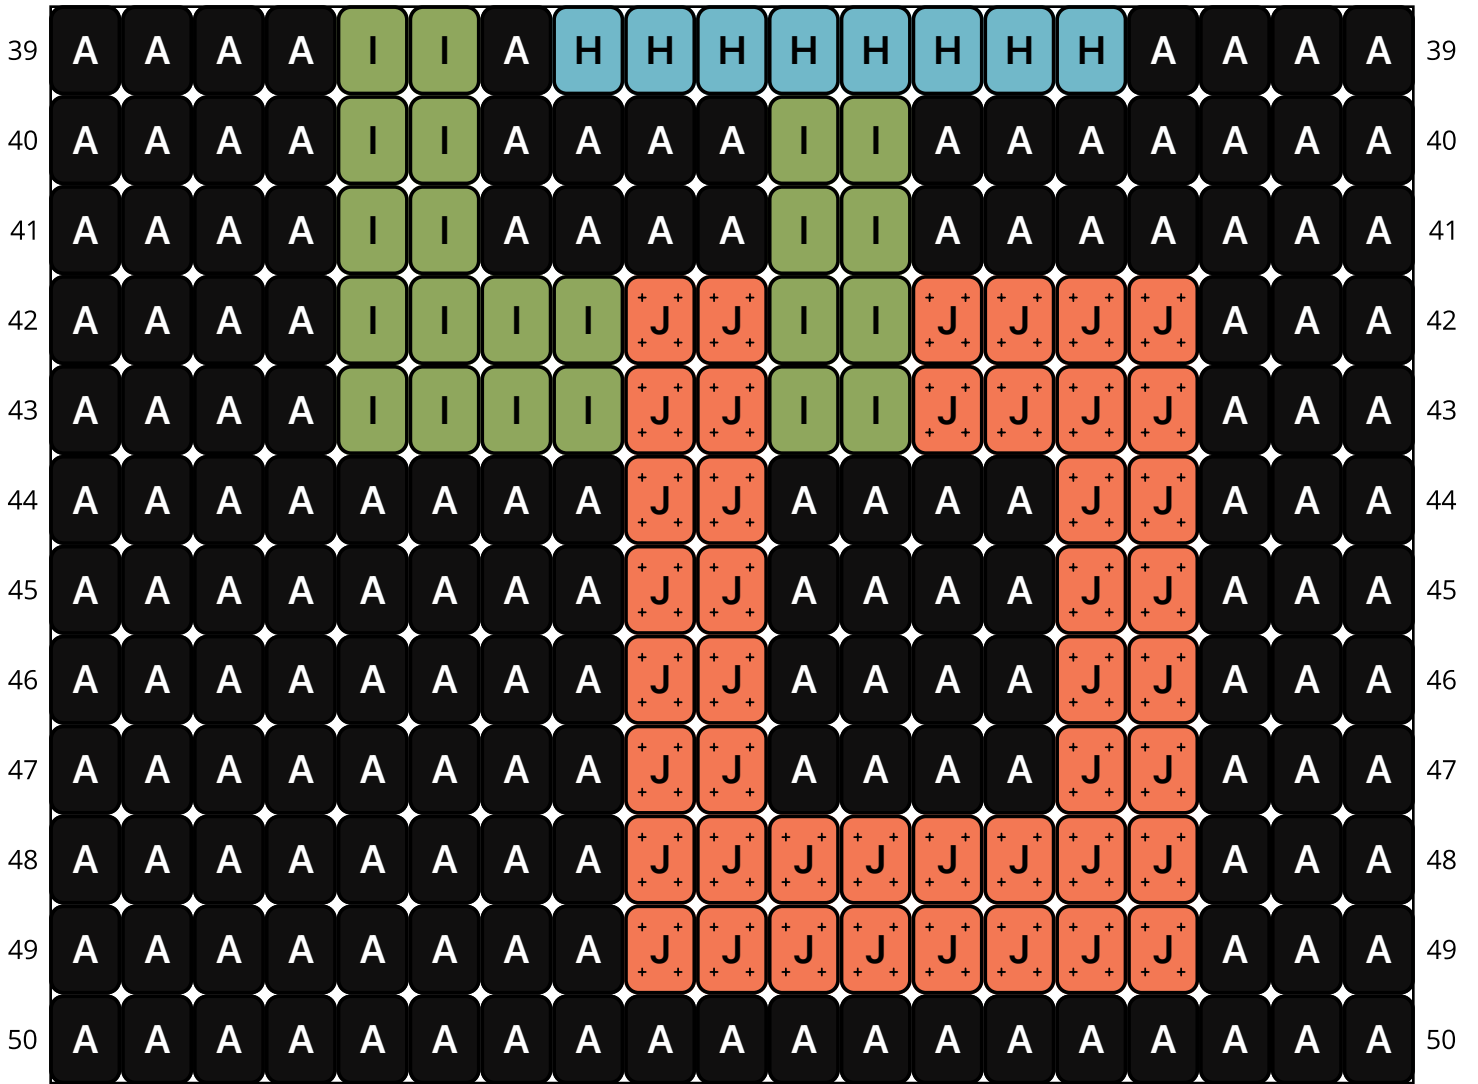

Square Olympics

Type: Loom

Width: 19

Height: 50

Finished size: 1.0 x 3.3"

Total beads: 950

© The Pixel Zone

thepixelzone.com

Loom Bead Pattern | Personal Use ONLY | NO Selling

Word Chart

Starting bead: Top Left

Row 1 (R) (19)A

Row 2 (R) (4)A, (8)D, (7)A

Row 3 (R) (4)A, (8)D, (7)A

Row 4 (R) (4)A, (2)D, (4)A, (2)D, (7)A

Row 5 (R) (4)A, (2)D, (4)A, (2)D, (7)A

Row 6 (R) (4)A, (2)D, (4)A, (2)D, (7)A

Row 7 (R) (4)A, (2)D, (1)A, (8)B, (4)A

Row 8 (R) (4)A, (8)D, (3)B, (4)A

Row 9 (R) (4)A, (8)D, (1)A, (2)B, (4)A

Row 10 (R) (7)A, (2)B, (4)A, (2)B, (4)A

Row 11 (R) (7)A, (2)B, (4)A, (2)B, (4)A