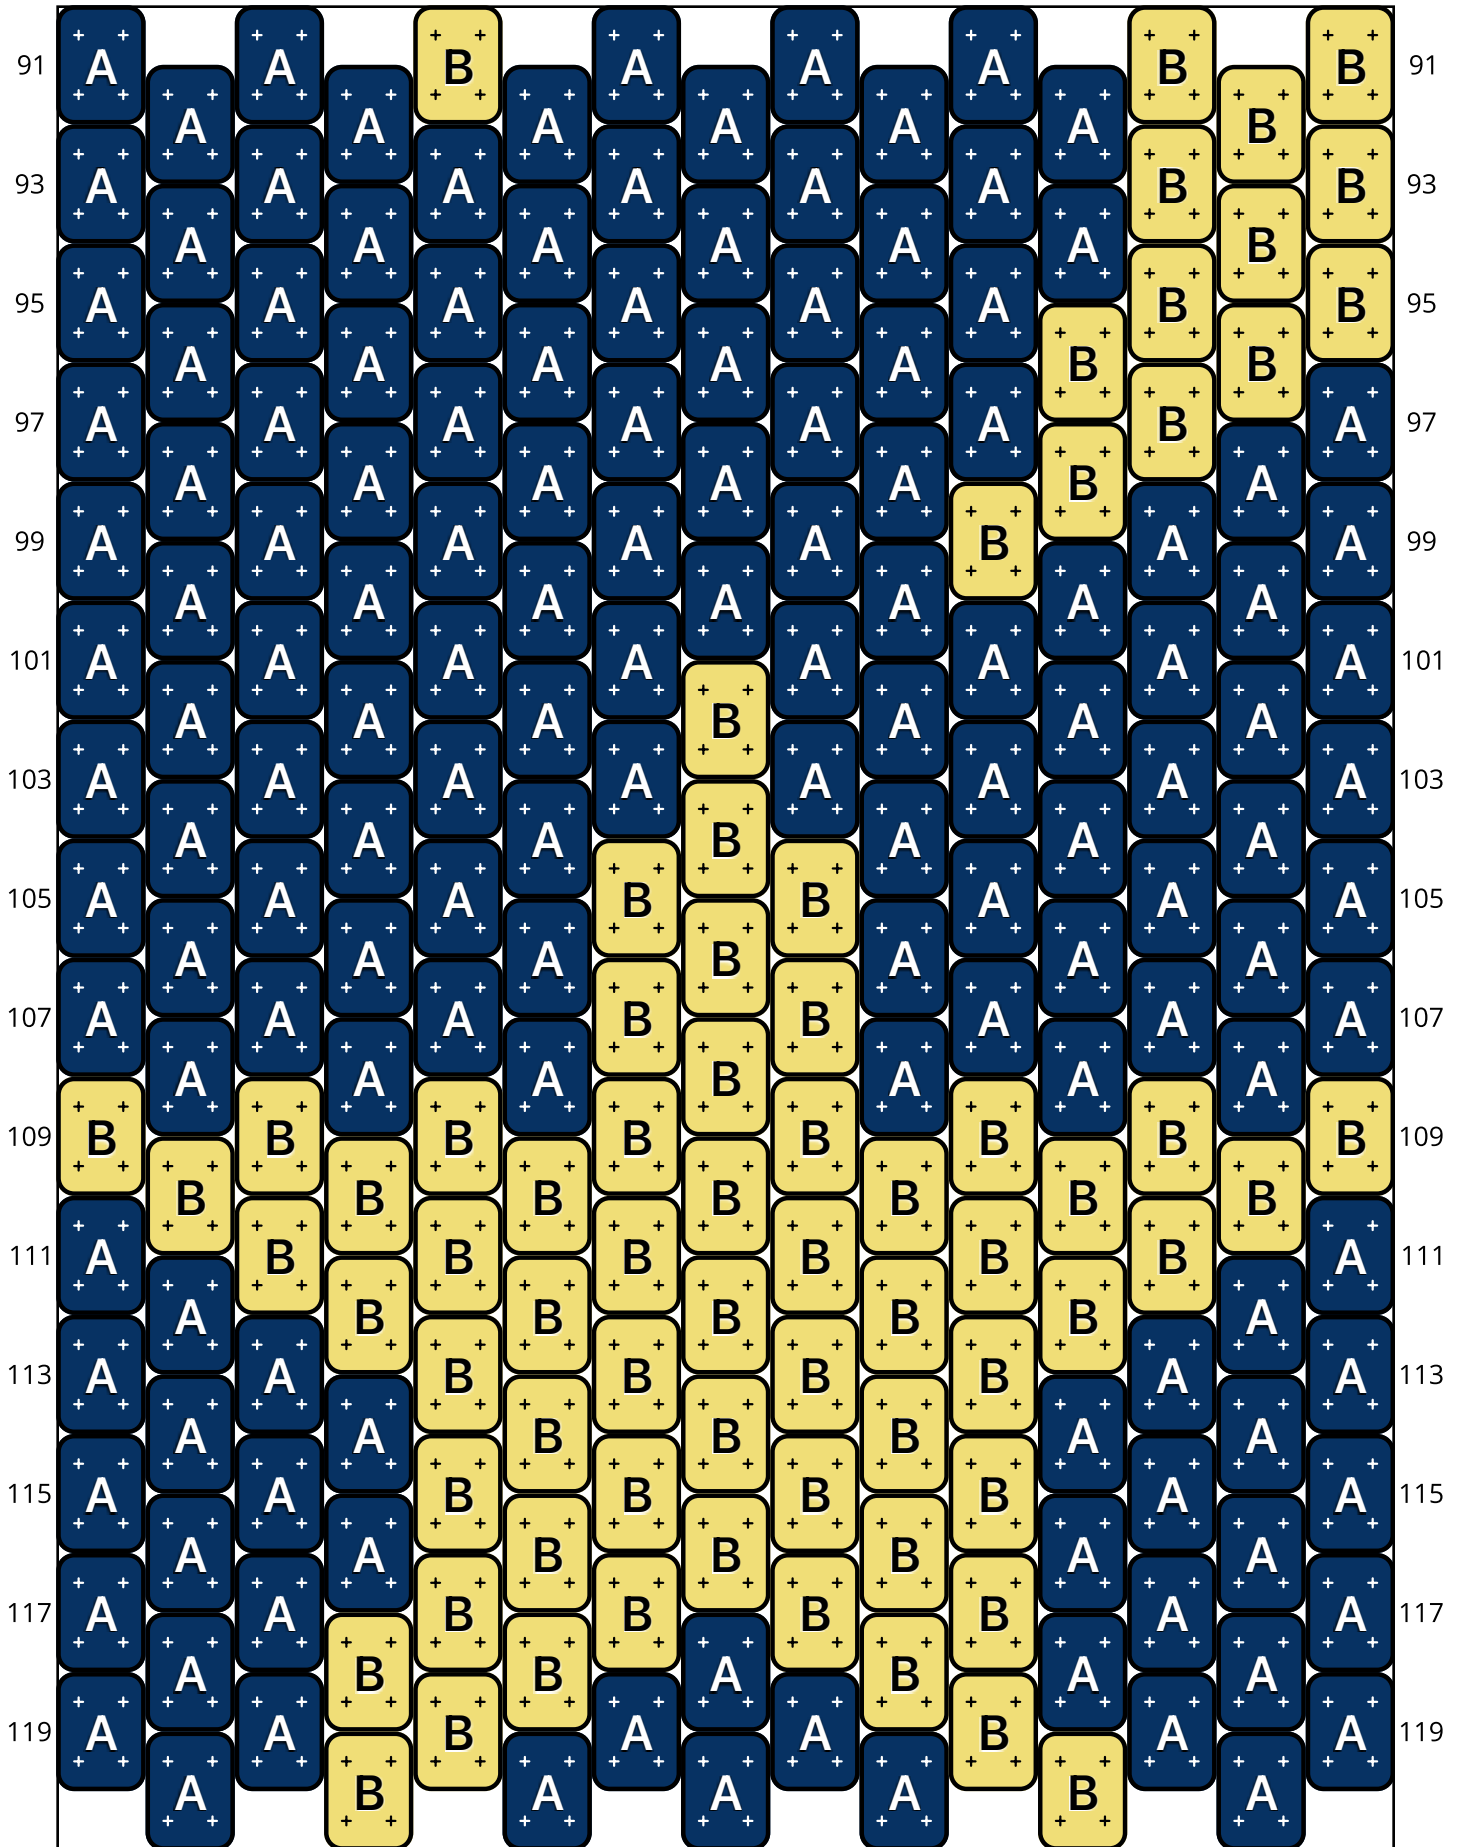

Starry Night

Type: Peyote

Width: 15

Height: 73

Finished size: 0.8 x 4.9"

Total beads: 1,095

© 2025 Just Bead It

Loom Bead Pattern | Personal Use ONLY

Word Chart

Starting bead: Top Right

Row 1&2 (L) (15)A

Row 3 (R) (8)A

Row 4 (L) (3)A, (1)B, (3)A

Row 5 (R) (8)A

Row 6 (L) (3)A, (1)B, (3)A

Row 7 (R) (3)A, (2)B, (3)A

Row 8 (L) (3)A, (1)B, (3)A

Row 9 (R) (3)A, (2)B, (3)A

Row 10 (L) (3)A, (1)B, (3)A

Row 11 (R) (8)B

Row 12 (L) (7)B

Row 13 (R) (1)A, (6)B, (1)A

Row 14 (L) (1)A, (5)B, (1)A

Row 15 (R) (2)A, (4)B, (2)A

Row 16 (L) (2)A, (3)B, (2)A

Row 17 (R) (2)A, (4)B, (2)A

Row 18 (L) (2)A, (3)B, (2)A

Row 19 (R) (2)A, (4)B, (2)A

Row 20 (L) (2)A, (1)B, (1)A, (2)B, (1)A

Row 21 (R) (2)A, (1)B, (2)A, (1)B, (2)A

Row 22 (L) (1)A, (1)B, (3)A, (1)B, (1)A