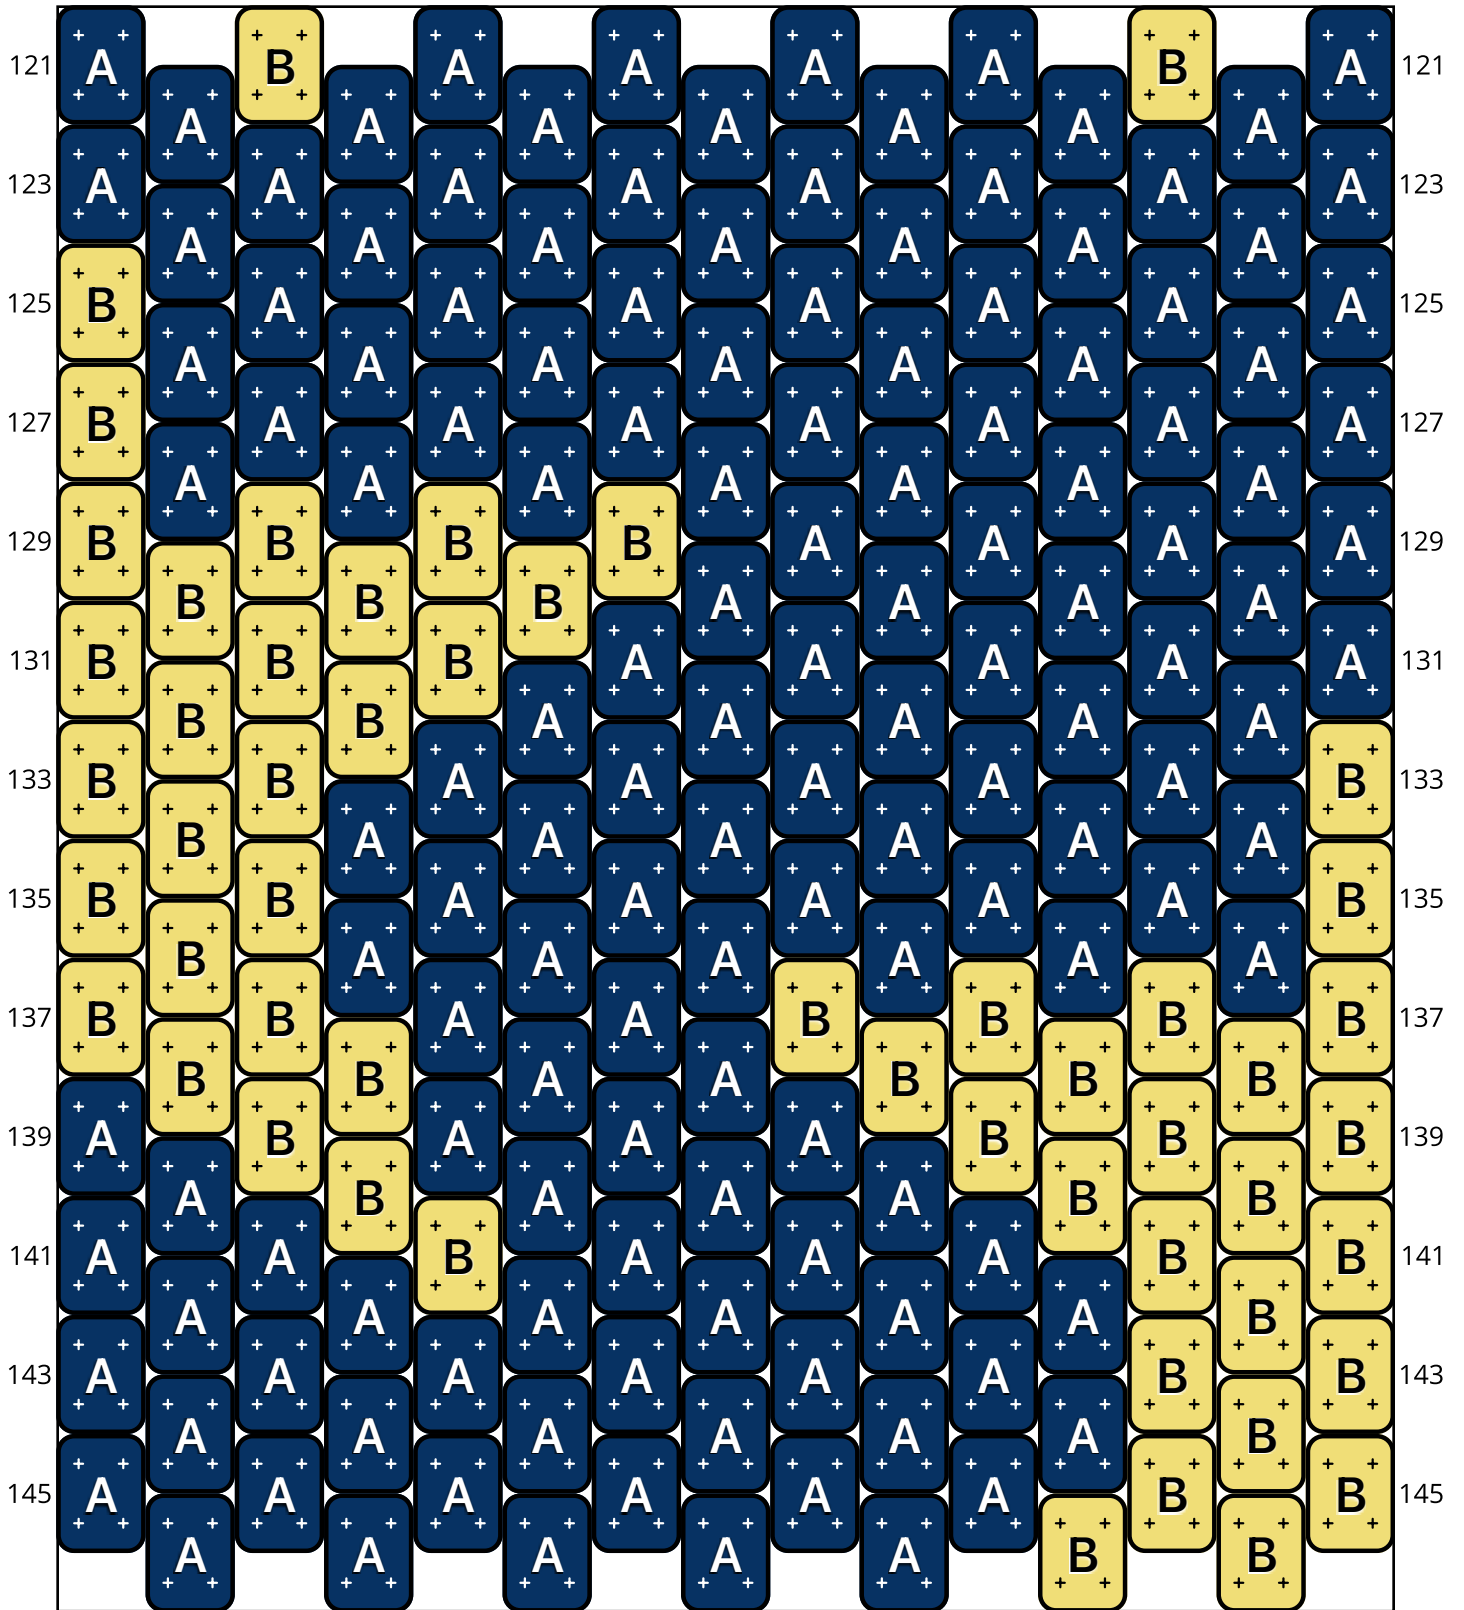

Starry Night

Type: Peyote

Width: 15

Height: 73

Finished size: 0.8 x 4.9"

Total beads: 1,095

© 2025 Just Bead It

Loom Bead Pattern | Personal Use ONLY

Word Chart

Starting bead: Top Right

Row 1&2 (L) (15)A

Row 3 (R) (8)A

Row 4 (L) (3)A, (1)B, (3)A

Row 5 (R) (8)A

Row 6 (L) (3)A, (1)B, (3)A

Row 7 (R) (3)A, (2)B, (3)A

Row 8 (L) (3)A, (1)B, (3)A

Row 9 (R) (3)A, (2)B, (3)A

Row 10 (L) (3)A, (1)B, (3)A

Row 11 (R) (8)B

Row 12 (L) (7)B

Row 13 (R) (1)A, (6)B, (1)A

Row 14 (L) (1)A, (5)B, (1)A

Row 15 (R) (2)A, (4)B, (2)A

Row 16 (L) (2)A, (3)B, (2)A

Row 17 (R) (2)A, (4)B, (2)A

Row 18 (L) (2)A, (3)B, (2)A

Row 19 (R) (2)A, (4)B, (2)A

Row 20 (L) (2)A, (1)B, (1)A, (2)B, (1)A

Row 21 (R) (2)A, (1)B, (2)A, (1)B, (2)A

Row 22 (L) (1)A, (1)B, (3)A, (1)B, (1)A