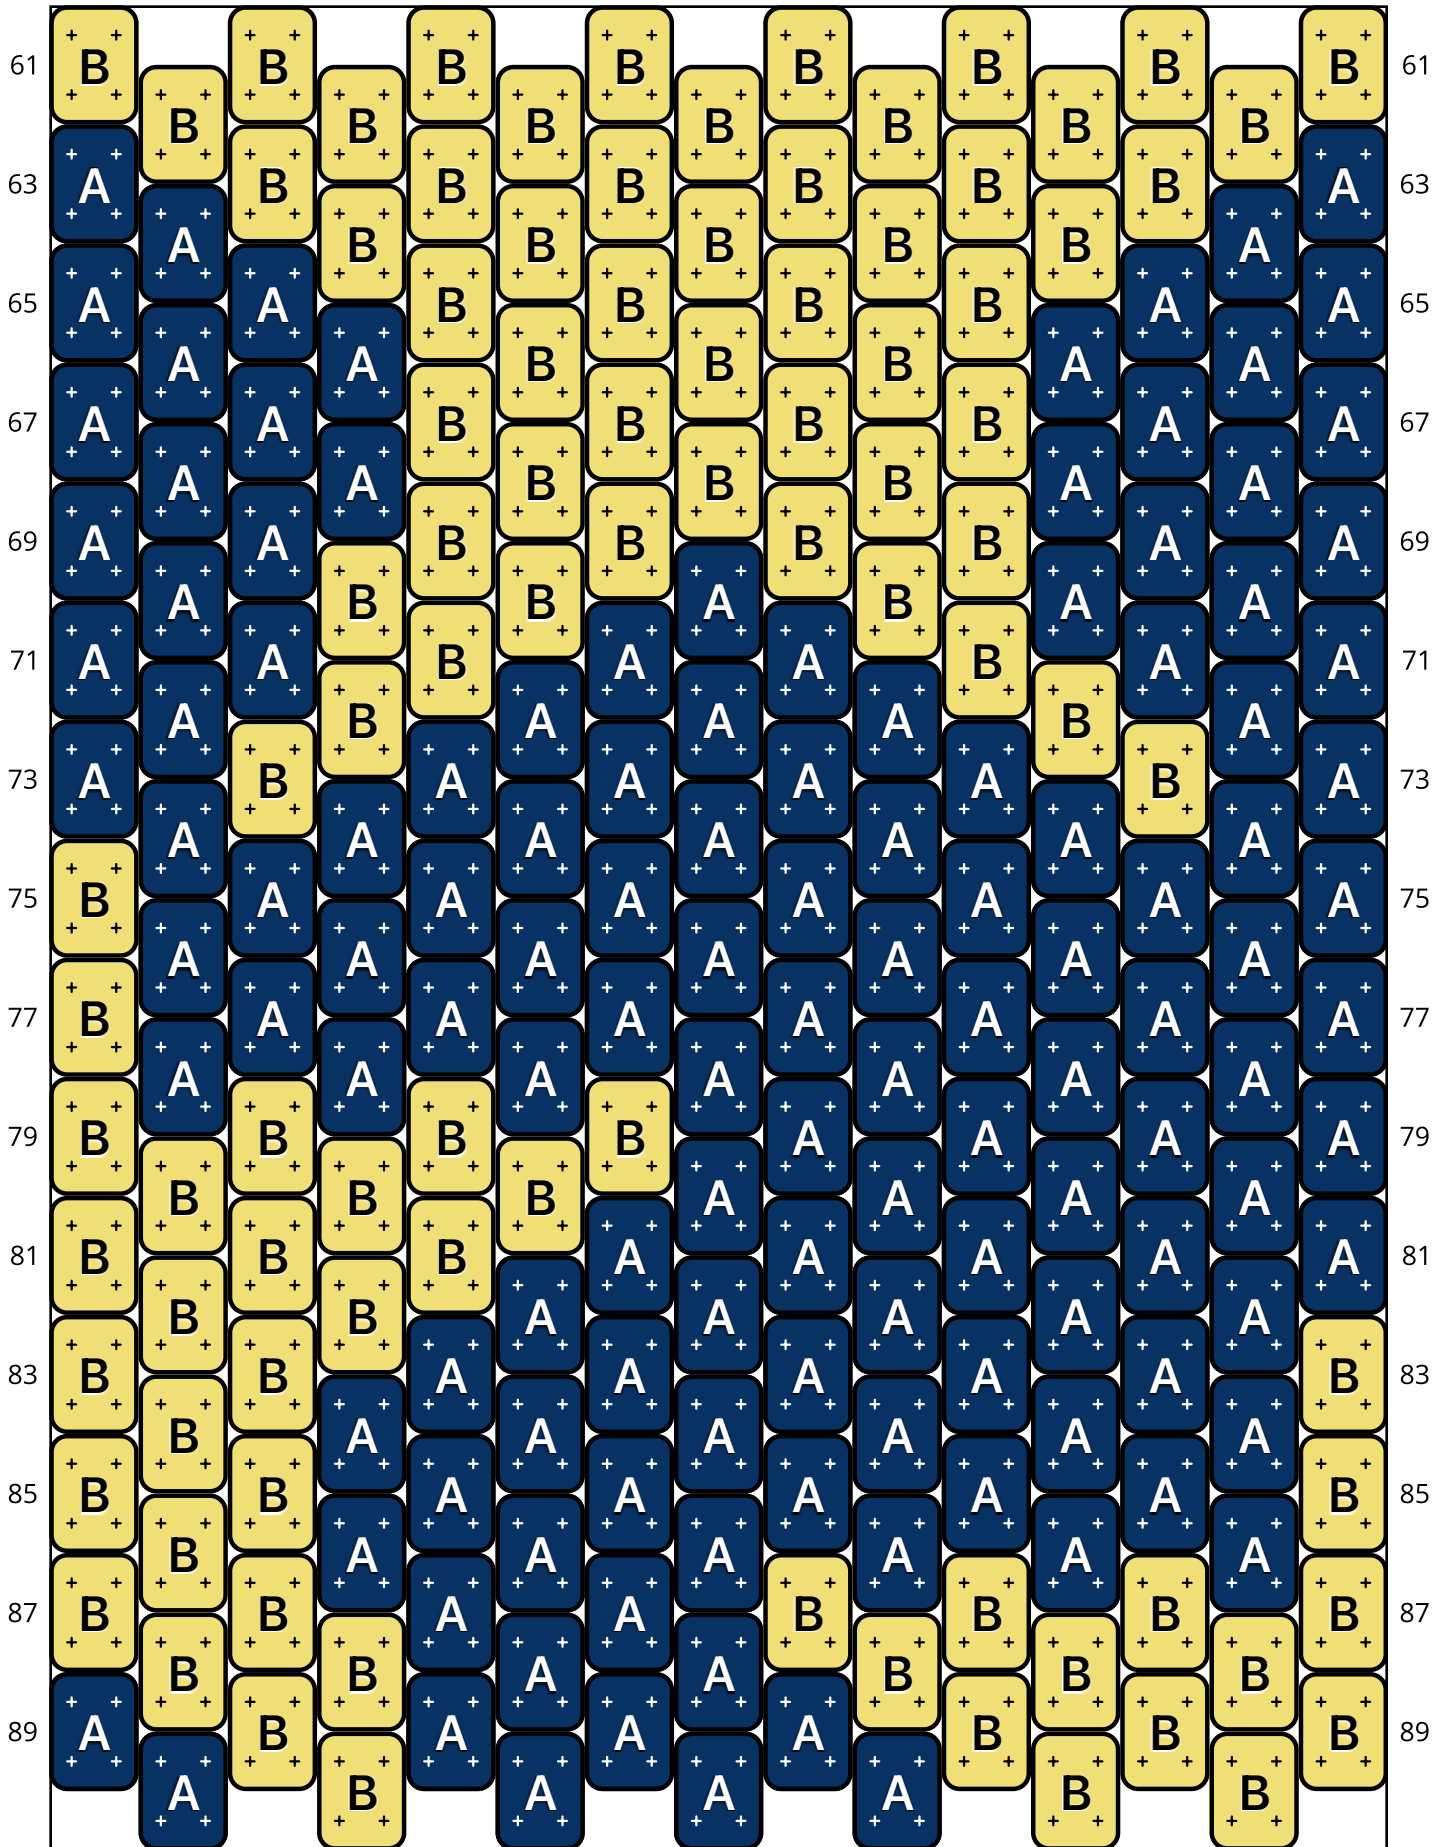

Starry Night

Type: Peyote

Width: 15

Height: 73

Finished size: 0.8 x 4.9"

Total beads: 1,095

© 2025 Just Bead It

Loom Bead Pattern | Personal Use ONLY

Word Chart

Starting bead: Top Right

Row 1&2 (L) (15)A

Row 3 (R) (8)A

Row 4 (L) (3)A, (1)B, (3)A

Row 5 (R) (8)A

Row 6 (L) (3)A, (1)B, (3)A

Row 7 (R) (3)A, (2)B, (3)A

Row 8 (L) (3)A, (1)B, (3)A

Row 9 (R) (3)A, (2)B, (3)A

Row 10 (L) (3)A, (1)B, (3)A

Row 11 (R) (8)B

Row 12 (L) (7)B

Row 13 (R) (1)A, (6)B, (1)A

Row 14 (L) (1)A, (5)B, (1)A

Row 15 (R) (2)A, (4)B, (2)A

Row 16 (L) (2)A, (3)B, (2)A

Row 17 (R) (2)A, (4)B, (2)A

Row 18 (L) (2)A, (3)B, (2)A

Row 19 (R) (2)A, (4)B, (2)A

Row 20 (L) (2)A, (1)B, (1)A, (2)B, (1)A

Row 21 (R) (2)A, (1)B, (2)A, (1)B, (2)A

Row 22 (L) (1)A, (1)B, (3)A, (1)B, (1)A