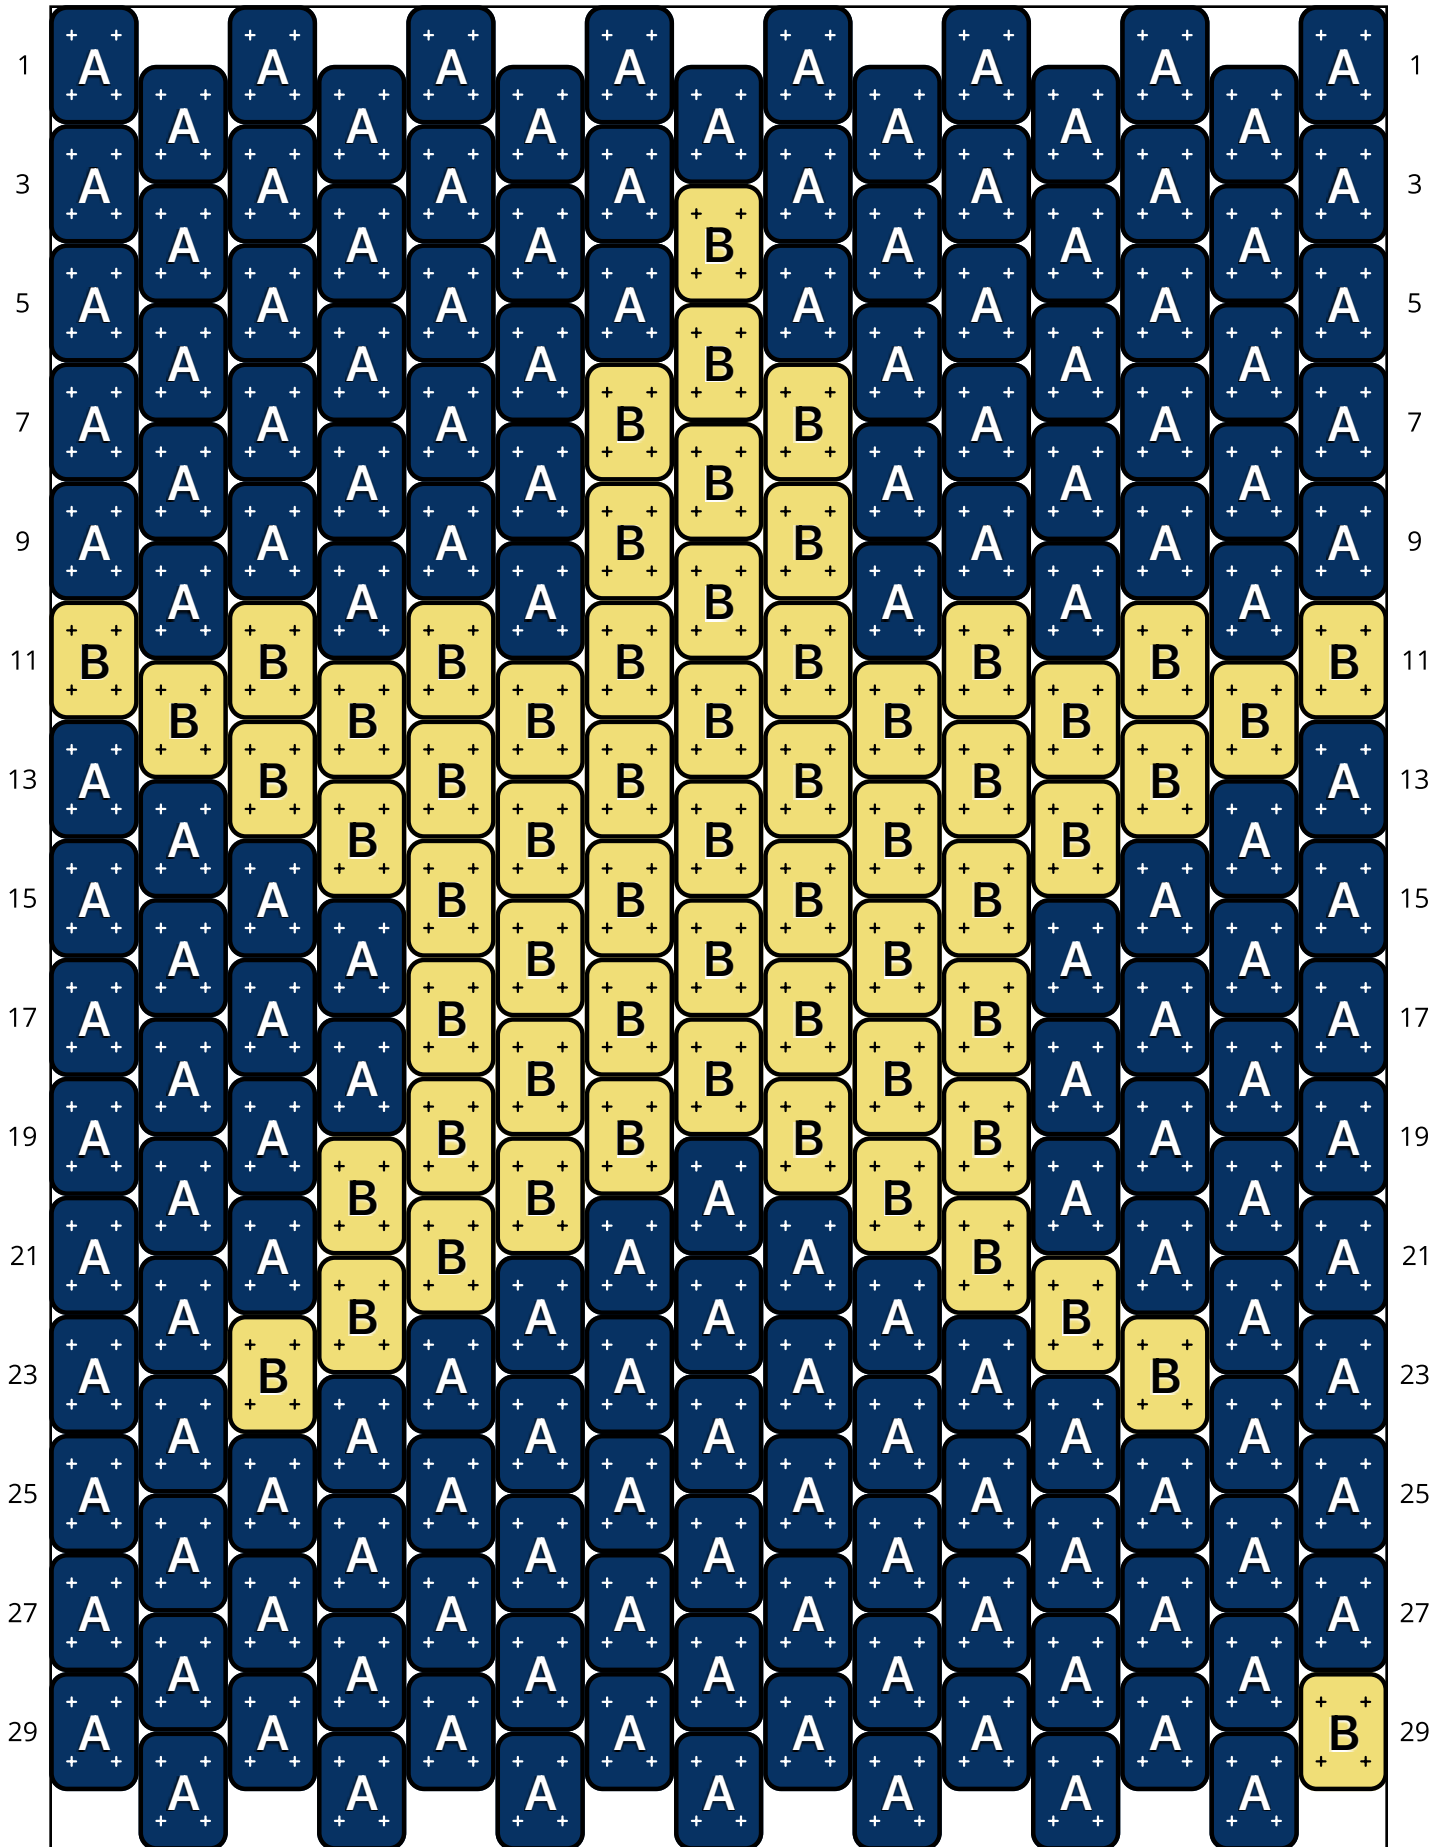

Starry Night

Type: Peyote

Width: 15

Height: 73

Finished size: 0.8 x 4.9"

Total beads: 1,095

© 2025 Just Bead It

Loom Bead Pattern | Personal Use ONLY

Word Chart

Starting bead: Top Right

Row 1&2 (L) (15)A

Row 3 (R) (8)A

Row 4 (L) (3)A, (1)B, (3)A

Row 5 (R) (8)A

Row 6 (L) (3)A, (1)B, (3)A

Row 7 (R) (3)A, (2)B, (3)A

Row 8 (L) (3)A, (1)B, (3)A

Row 9 (R) (3)A, (2)B, (3)A

Row 10 (L) (3)A, (1)B, (3)A

Row 11 (R) (8)B

Row 12 (L) (7)B

Row 13 (R) (1)A, (6)B, (1)A

Row 14 (L) (1)A, (5)B, (1)A

Row 15 (R) (2)A, (4)B, (2)A

Row 16 (L) (2)A, (3)B, (2)A

Row 17 (R) (2)A, (4)B, (2)A

Row 18 (L) (2)A, (3)B, (2)A

Row 19 (R) (2)A, (4)B, (2)A

Row 20 (L) (2)A, (1)B, (1)A, (2)B, (1)A

Row 21 (R) (2)A, (1)B, (2)A, (1)B, (2)A

Row 22 (L) (1)A, (1)B, (3)A, (1)B, (1)A