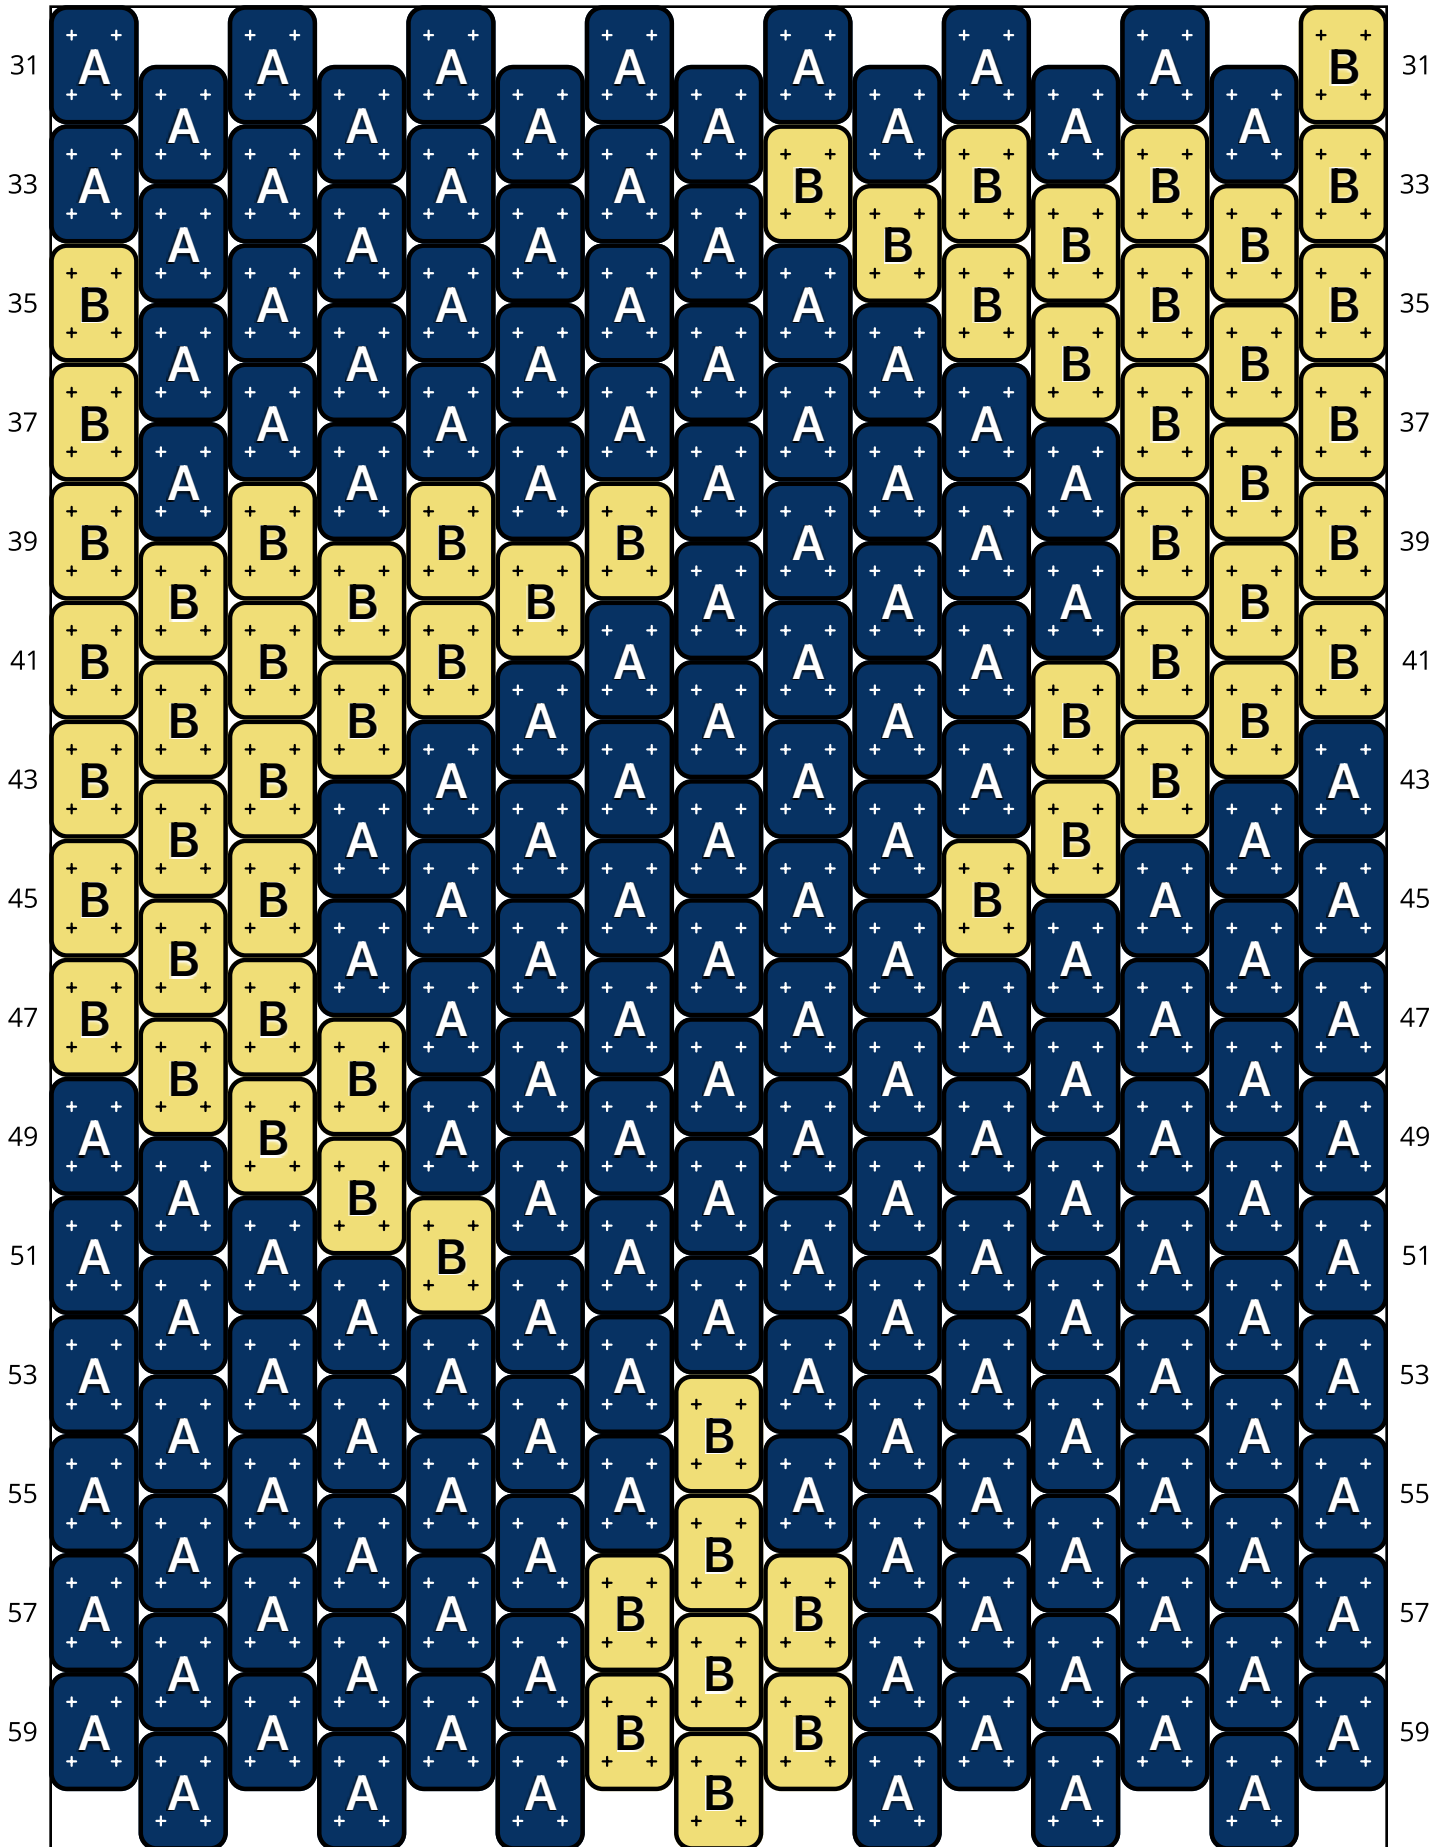

Starry Night

Type: Peyote

Width: 15

Height: 73

Finished size: 0.8 x 4.9"

Total beads: 1,095

© 2025 Just Bead It

Loom Bead Pattern | Personal Use ONLY

Word Chart

Starting bead: Top Right

Row 1&2 (L) (15)A

Row 3 (R) (8)A

Row 4 (L) (3)A, (1)B, (3)A

Row 5 (R) (8)A

Row 6 (L) (3)A, (1)B, (3)A

Row 7 (R) (3)A, (2)B, (3)A

Row 8 (L) (3)A, (1)B, (3)A

Row 9 (R) (3)A, (2)B, (3)A

Row 10 (L) (3)A, (1)B, (3)A

Row 11 (R) (8)B

Row 12 (L) (7)B

Row 13 (R) (1)A, (6)B, (1)A

Row 14 (L) (1)A, (5)B, (1)A

Row 15 (R) (2)A, (4)B, (2)A

Row 16 (L) (2)A, (3)B, (2)A

Row 17 (R) (2)A, (4)B, (2)A

Row 18 (L) (2)A, (3)B, (2)A

Row 19 (R) (2)A, (4)B, (2)A

Row 20 (L) (2)A, (1)B, (1)A, (2)B, (1)A

Row 21 (R) (2)A, (1)B, (2)A, (1)B, (2)A

Row 22 (L) (1)A, (1)B, (3)A, (1)B, (1)A