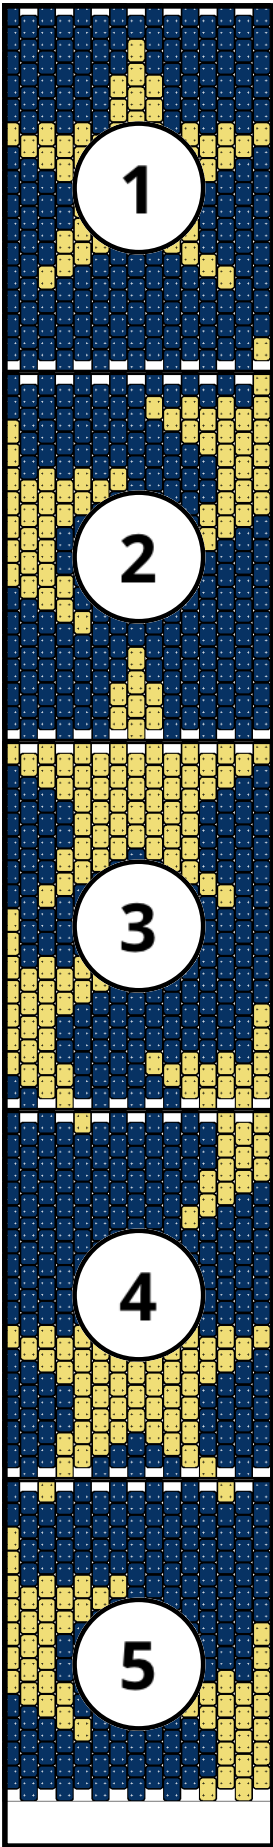

Starry Night

Type: Peyote

Width: 15

Height: 73

Finished size: 0.8 x 4.9"

Total beads: 1,095

© 2025 Just Bead It

Loom Bead Pattern | Personal Use ONLY

Word Chart

Starting bead: Top Right

Row 1&2 (L) (15)A

Row 3 (R) (8)A

Row 4 (L) (3)A, (1)B, (3)A

Row 5 (R) (8)A

Row 6 (L) (3)A, (1)B, (3)A

Row 7 (R) (3)A, (2)B, (3)A

Row 8 (L) (3)A, (1)B, (3)A

Row 9 (R) (3)A, (2)B, (3)A

Row 10 (L) (3)A, (1)B, (3)A

Row 11 (R) (8)B

Row 12 (L) (7)B

Row 13 (R) (1)A, (6)B, (1)A

Row 14 (L) (1)A, (5)B, (1)A

Row 15 (R) (2)A, (4)B, (2)A

Row 16 (L) (2)A, (3)B, (2)A

Row 17 (R) (2)A, (4)B, (2)A

Row 18 (L) (2)A, (3)B, (2)A

Row 19 (R) (2)A, (4)B, (2)A

Row 20 (L) (2)A, (1)B, (1)A, (2)B, (1)A

Row 21 (R) (2)A, (1)B, (2)A, (1)B, (2)A

Row 22 (L) (1)A, (1)B, (3)A, (1)B, (1)A