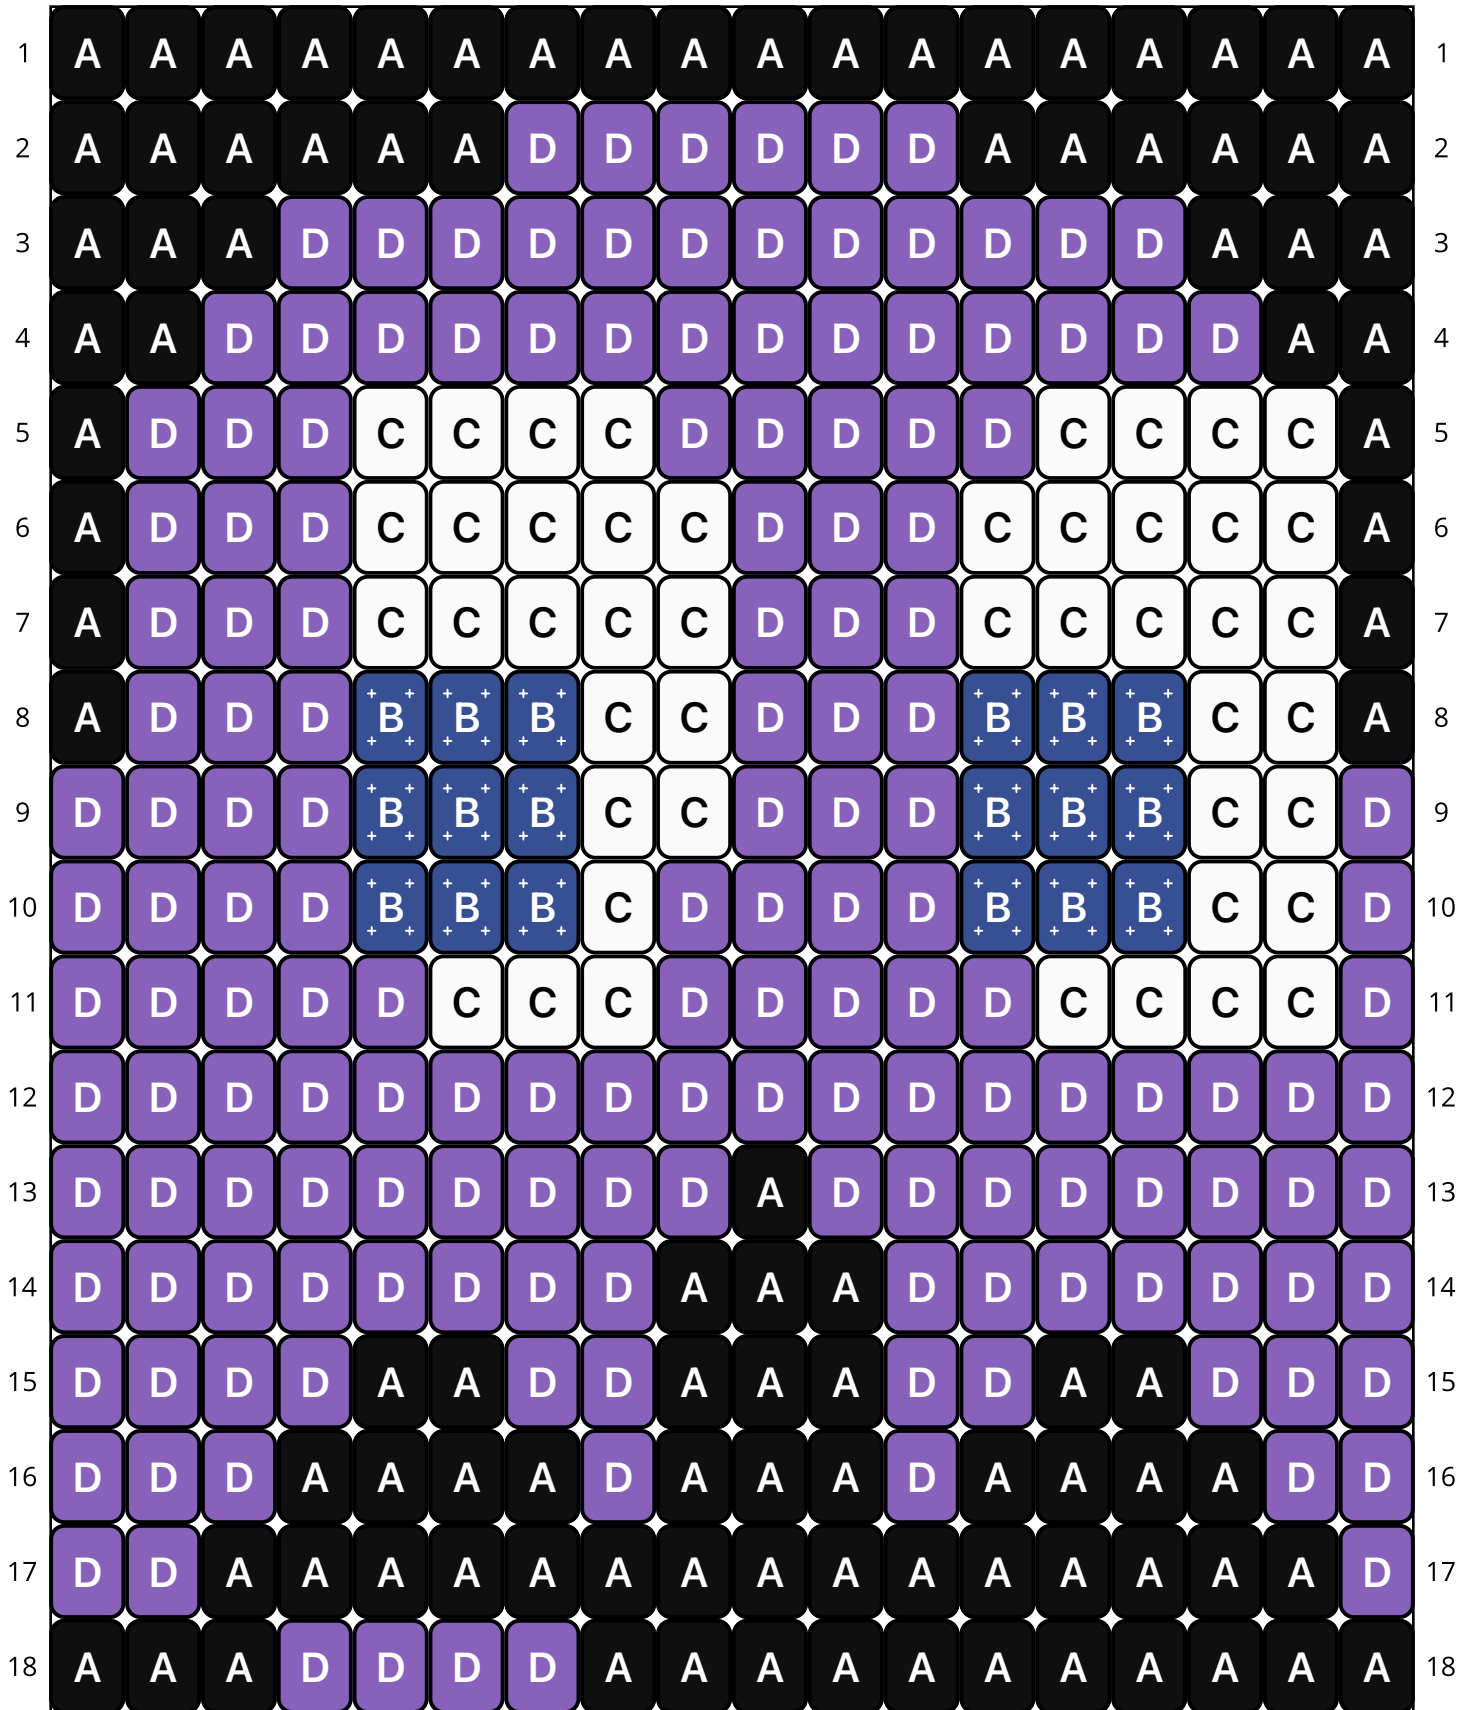

Sue

Type: Loom

Width: 18

Height: 56

Finished size: 0.9 x 3.7"

Total beads: 1,008

© The Pixel Zone

thepixelzone.com

Loom Bead Pattern | Personal Use ONLY | NO Selling

19	A	A	D	C	C	C	C	D	A	A	A	A	A	A	A	A	A	19
20	A	D	C	C	C	D	C	C	D	A	A	A	A	A	A	A	A	20
21	A	D	C	C	C	D	D	D	D	D	A	A	A	A	A	A	A	21
22	A	D	C	C	C	C	D	D	D	A	A	A	A	A	A	A	A	22
23	A	A	D	C	C	C	C	D	A	A	A	A	A	A	A	A	A	23
24	A	A	D	D	C	C	C	C	D	A	A	A	A	A	A	A	A	24
25	A	A	A	D	D	C	C	C	C	D	A	A	A	A	A	A	A	25
26	A	A	D	C	D	D	C	C	C	D	A	A	A	A	A	A	A	26
27	A	D	C	C	C	C	C	C	C	D	D	A	A	A	A	A	A	27
28	A	A	D	C	C	C	C	C	D	D	D	A	A	A	A	A	A	28
▶ 29	A	A	D	D	C	C	C	D	D	D	D	A	A	A	A	A	A	◀ 29
30	A	A	A	D	D	D	D	D	D	D	A	A	A	A	A	A	A	30
31	A	A	A	A	A	D	D	D	D	A	A	A	A	A	A	A	A	31
32	A	A	A	A	A	A	A	D	D	D	A	A	A	A	A	A	A	32
33	A	A	A	A	A	A	A	D	D	D	D	A	D	D	D	A	A	33
34	A	A	A	A	A	A	A	D	C	C	D	D	C	C	C	D	A	34
35	A	A	A	A	A	A	A	D	C	C	D	D	C	C	C	D	D	35
36	A	A	A	A	A	A	A	D	C	C	C	D	C	C	C	D	D	36

White

Count: 202

DB661

Opaque Bright Purple

Count: 346