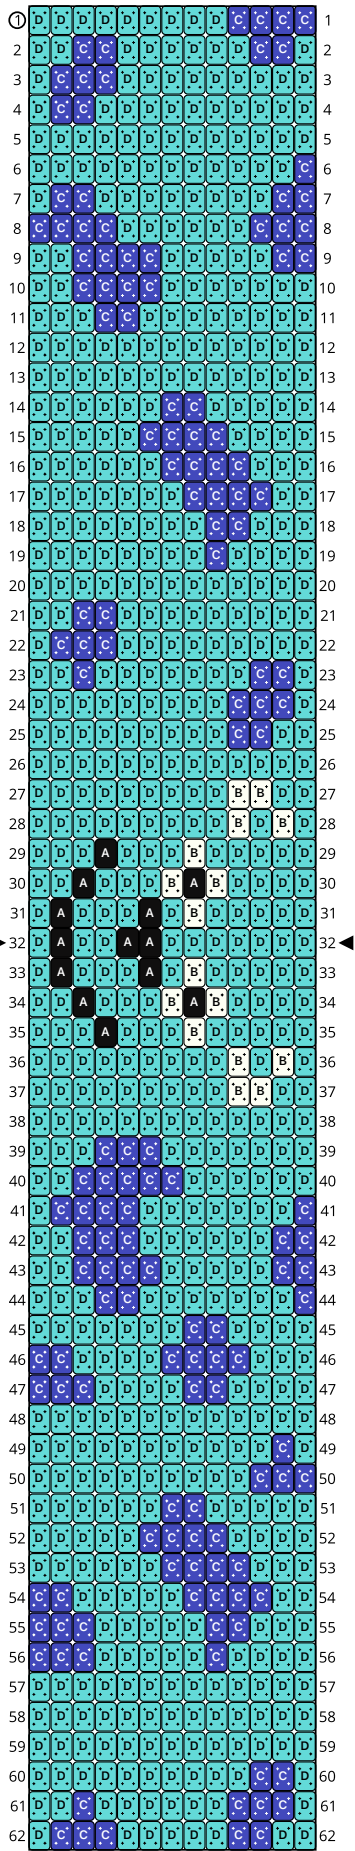

# Sully Blue

Type: Loom

Width: 13

Height: 62

Finished size: 0.7 x 4.1"

Total beads: 806

© 2026 The Pixel Zone

[thepixelzone.com](http://thepixelzone.com)

## Word Chart

Starting bead: Top Left

Row 1 (R) (9)D, (4)C

Row 2 (R) (2)D, (2)C, (6)D, (2)C, (1)D

Row 3 (R) (1)D, (3)C, (9)D

Row 4 (R) (1)D, (2)C, (10)D

Row 5 (R) (13)D

Row 6 (R) (12)D, (1)C

Row 7 (R) (1)D, (2)C, (8)D, (2)C

Row 8 (R) (4)C, (6)D, (3)C

Row 9 (R) (2)D, (4)C, (5)D, (2)C

Row 10 (R) (2)D, (4)C, (7)D

Row 11 (R) (3)D, (2)C, (8)D

Row 12 (R) (13)D

Row 13 (R) (13)D

Row 14 (R) (6)D, (2)C, (5)D

Row 15 (R) (5)D, (4)C, (4)D

Row 16 (R) (6)D, (4)C, (3)D

Row 17 (R) (7)D, (4)C, (2)D

Row 18 (R) (8)D, (2)C, (3)D

Row 19 (R) (8)D, (1)C, (4)D

Row 20 (R) (13)D

Row 21 (R) (2)D, (2)C, (9)D

Row 22 (R) (1)D, (3)C, (9)D