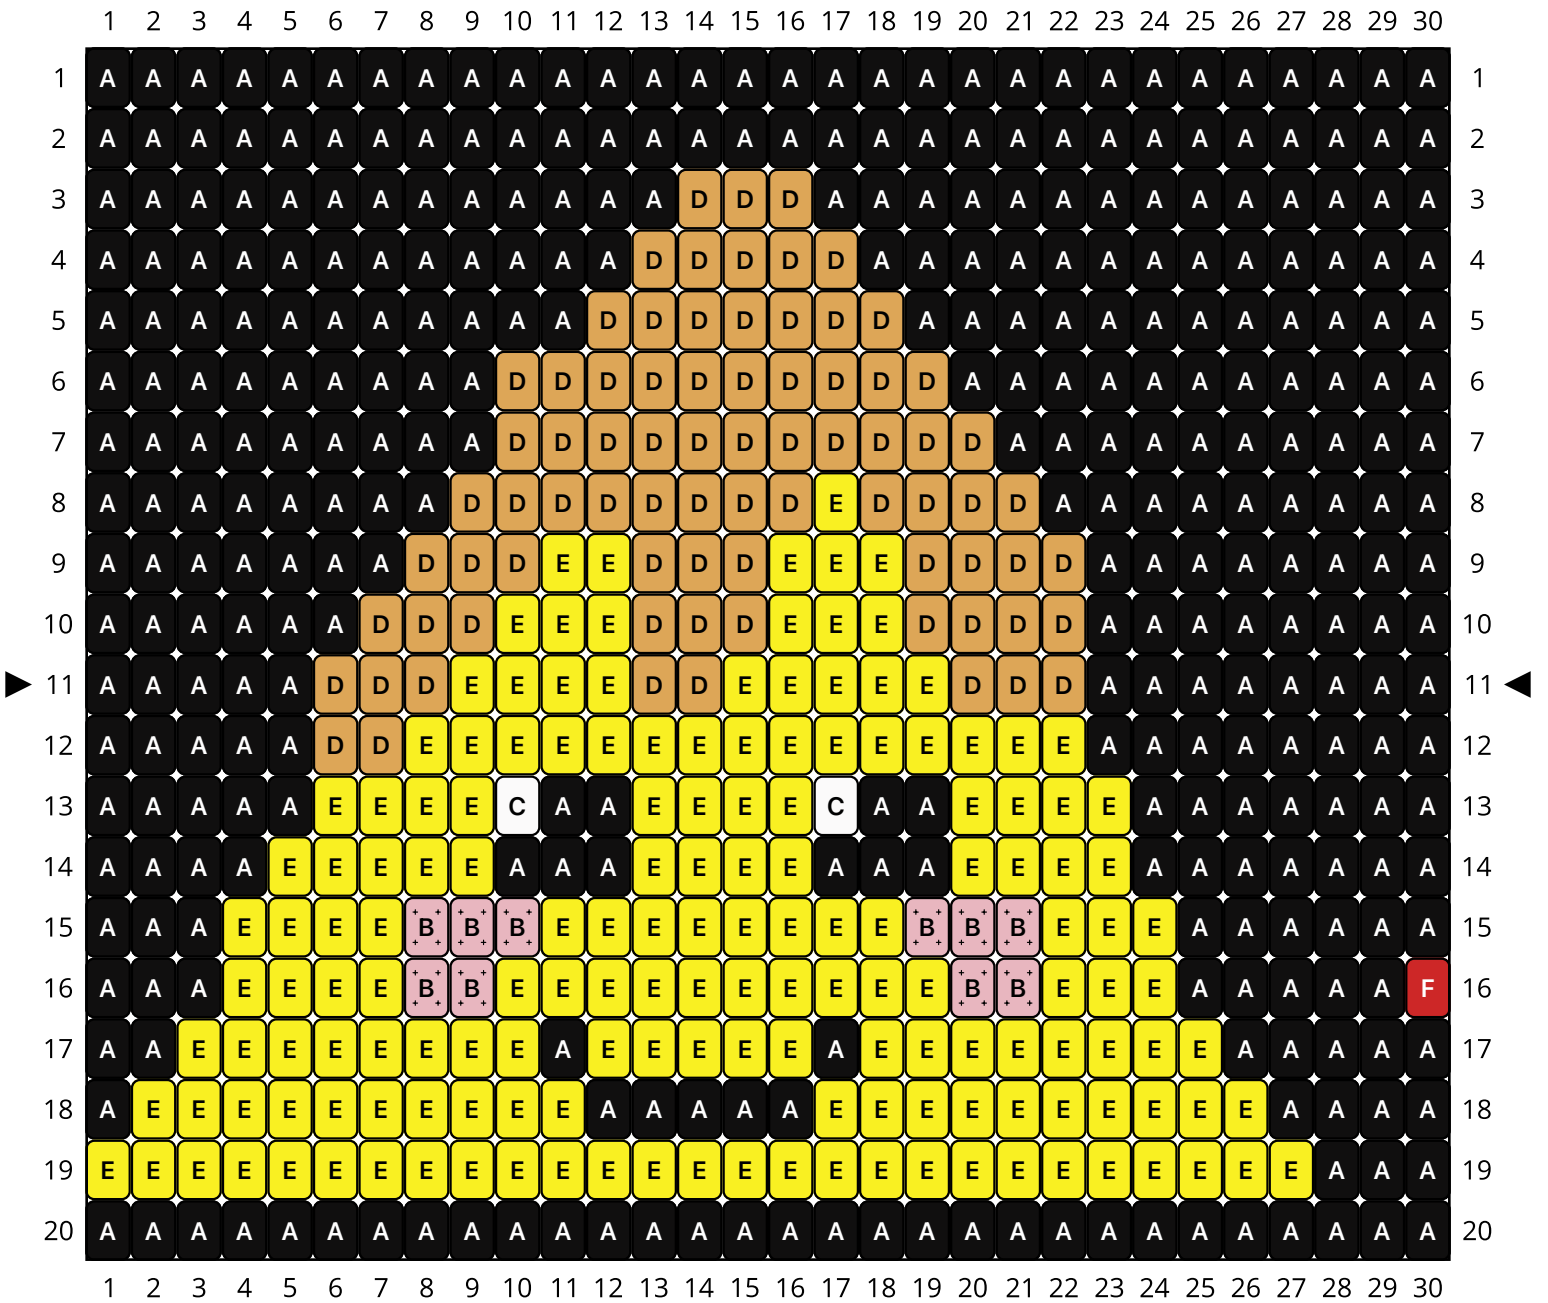

Taco Tuesday

Type: Loom

Width: 83

Height: 20

Finished size: 3.1 x 1.0"

Total beads: 1,660

© 2023 Just Bead It

Loom Bead Pattern | Personal Use ONLY

61 62 63 64 65 66 67 68 69 70 71 72 73 74 75 76 77 78 79 80 81 82 83

Word Chart

Starting bead: Top Right

Row 1 (←) (10)A, (3)G, (20)A, (1)G, (49)A

Row 2 (←) (8)A, (2)G, (4)H, (1)G, (18)A, (2)G, (48)A

Row 3 (←) (6)A, (2)G, (7)H, (2)G, (14)A, (1)F, (4)G, (1)F, (30)A, (3)D, (13)A