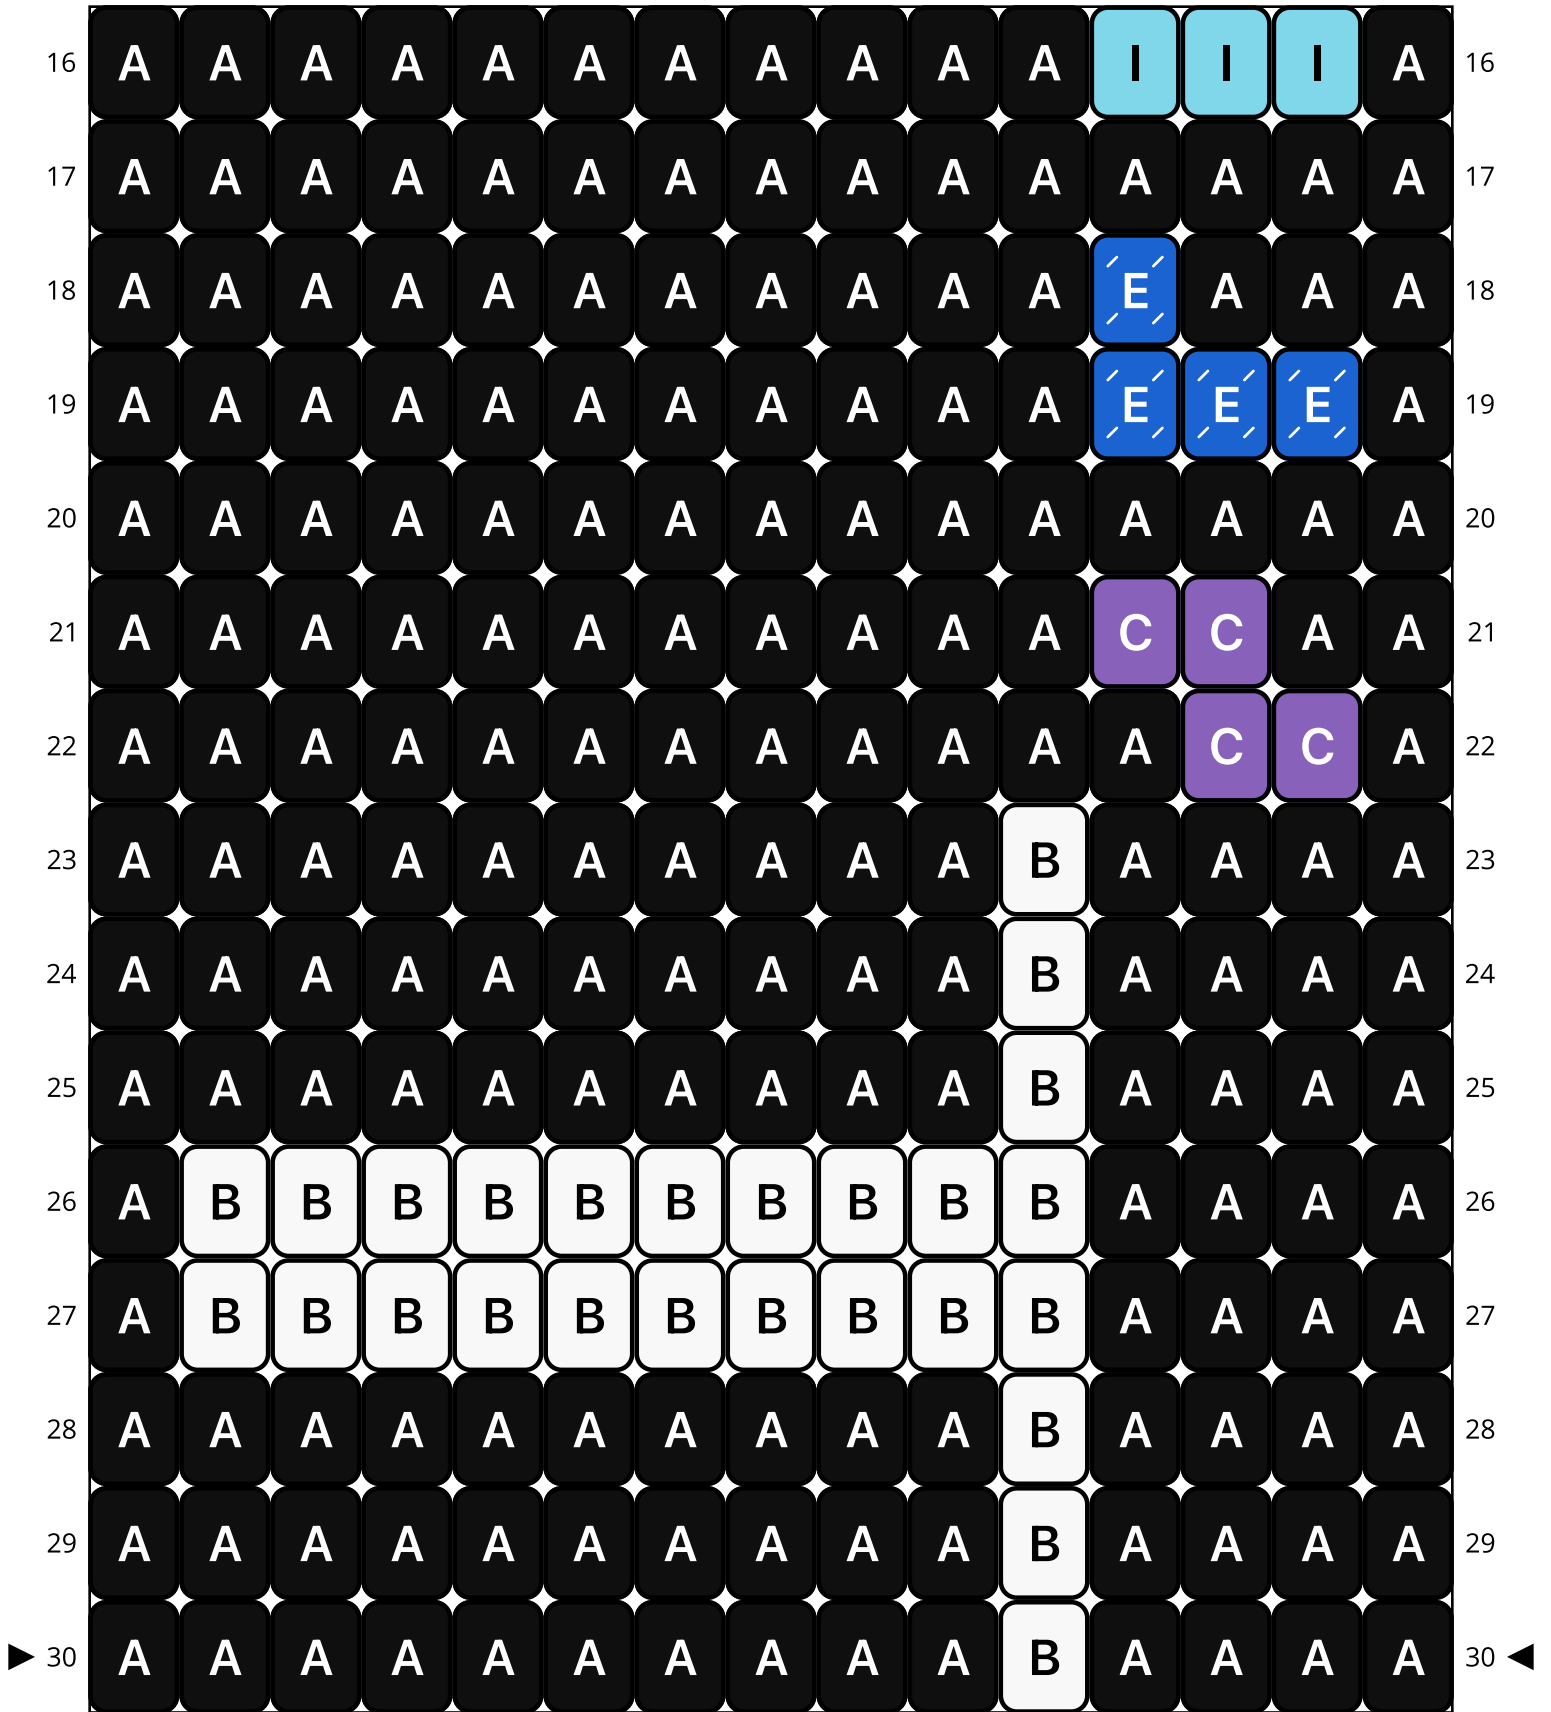

Tetris

Type: Loom

Width: 15

Height: 58

Finished size: 0.8 x 3.8"

Total beads: 870

© The Pixel Zone

thepixelzone.com

Loom Bead Pattern | Personal Use ONLY | NO Selling

Word Chart

Starting bead: Top Left

Row 1 (R) (15)A

Row 2 (R) (15)A

Row 3 (R) (15)A

Row 4 (R) (13)A, (1)D, (1)A

Row 5 (R) (11)A, (3)D, (1)A

Row 6 (R) (15)A

Row 7 (R) (12)A, (2)G, (1)A

Row 8 (R) (11)A, (2)G, (2)A

Row 9 (R) (15)A

Row 10 (R) (12)A, (2)F, (1)A

Row 11 (R) (12)A, (2)F, (1)A

Row 12 (R) (15)A

Row 13 (R) (10)A, (4)H, (1)A

Row 14 (R) (15)A

Row 15 (R) (12)A, (1)I, (2)A

Row 16 (R) (11)A, (3)I, (1)A

Row 17 (R) (15)A

Row 18 (R) (11)A, (1)E, (3)A

Row 19 (R) (11)A, (3)E, (1)A

Row 20 (R) (15)A

Row 21 (R) (11)A, (2)C, (2)A