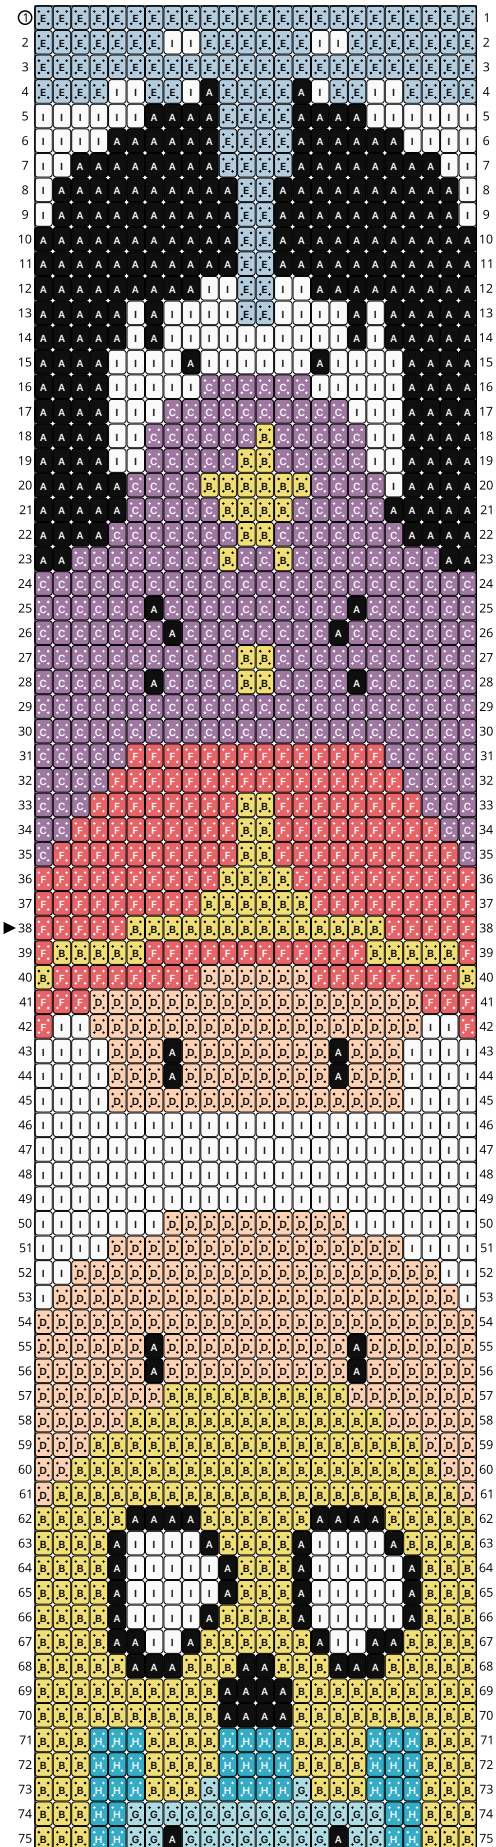

Time For Adventure

Type: Loom

Width: 24

Height: 75

Finished size: 1.3 x 5.0"

Total beads: 1,800

© 2026 The Pixel Zone

thepixelzone.com

Loom Bead Pattern | Personal Use ONLY | NO Selling

1
2
3
4
5
6
7
8
9
10
11
12
13
14
15
16
17
18
19
20
21
22
23
24
25
26
27
28
29
30
31
32
33
34
35
36
37
38
39
40
41
42
43
44
45
46
47
48
49
50
51
52
53
54
55
56
57
58
59
60
61
62
63
64
65
66
67
68
69
70
71
72
73
74
75

Word Chart

Starting bead: Top Left

Row 1 (R) (24)E
Row 2 (R) (7)E, (2)I, (6)E, (2)I, (7)E
Row 3 (R) (24)E
Row 4 (R) (4)E, (2)I, (2)E, (1)I, (1)A, (4)E, (1)A, (1)I, (2)E, (2)I, (4)E
Row 5 (R) (6)I, (4)A, (4)E, (4)A, (6)I
Row 6 (R) (4)I, (6)A, (4)E, (6)A, (4)I
Row 7 (R) (2)I, (8)A, (4)E, (8)A, (2)I
Row 8 (R) (1)I, (10)A, (2)E, (10)A, (1)I
Row 9 (R) (1)I, (10)A, (2)E, (10)A, (1)I
Row 10 (R) (11)A, (2)E, (11)A
Row 11 (R) (11)A, (2)E, (11)A
Row 12 (R) (9)A, (2)I, (2)E, (2)I, (9)A
Row 13 (R) (5)A, (1)I, (1)A, (4)I, (2)E, (4)I, (1)A, (1)I, (5)A
Row 14 (R) (5)A, (1)I, (1)A, (10)I, (1)A, (1)I, (5)A
Row 15 (R) (4)A, (4)I, (1)A, (6)I, (1)A, (4)I, (4)A
Row 16 (R) (4)A, (5)I, (6)C, (5)I, (4)A
Row 17 (R) (4)A, (3)I, (10)C, (3)I, (4)A
Row 18 (R) (4)A, (2)I, (6)C, (1)B, (5)C, (2)I, (4)A
Row 19 (R) (4)A, (2)I, (5)C, (2)B, (5)C, (2)I, (4)A
Row 20 (R) (5)A, (4)C, (6)B, (4)C, (1)I, (4)A
Row 21 (R) (5)A, (5)C, (4)B, (5)C, (5)A
Row 22 (R) (4)A, (7)C, (2)B, (7)C, (4)A
Row 23 (R) (2)A, (8)C, (1)B, (2)C, (1)B, (8)C, (2)A
Row 24 (R) (24)C
Row 25 (R) (6)C, (1)A, (10)C, (1)A, (6)C
Row 26 (R) (7)C, (1)A, (8)C, (1)A, (7)C
Row 27 (R) (11)C, (2)B, (11)C
Row 28 (R) (6)C, (1)A, (4)C, (2)B, (4)C, (1)A, (6)C
Row 29 (R) (24)C
Row 30 (R) (24)C
Row 31 (R) (5)C, (14)F, (5)C
Row 32 (R) (4)C, (16)F, (4)C
Row 33 (R) (3)C, (8)F, (2)B, (8)F, (3)C
Row 34 (R) (2)C, (9)F, (2)B, (9)F, (2)C

Row 73 (R) (3)B, (3)H, (3)B, (1)G, (4)H, (1)G, (3)B, (3)H, (3)B

Row 74 (R) (3)B, (2)H, (14)G, (2)H, (3)B

Row 75 (R) (3)B, (2)H, (2)G, (1)A, (8)G, (1)A, (2)G, (2)H, (3)B

Miyuki Delica 11/0 (DB)

DB10
Black
Count: 299