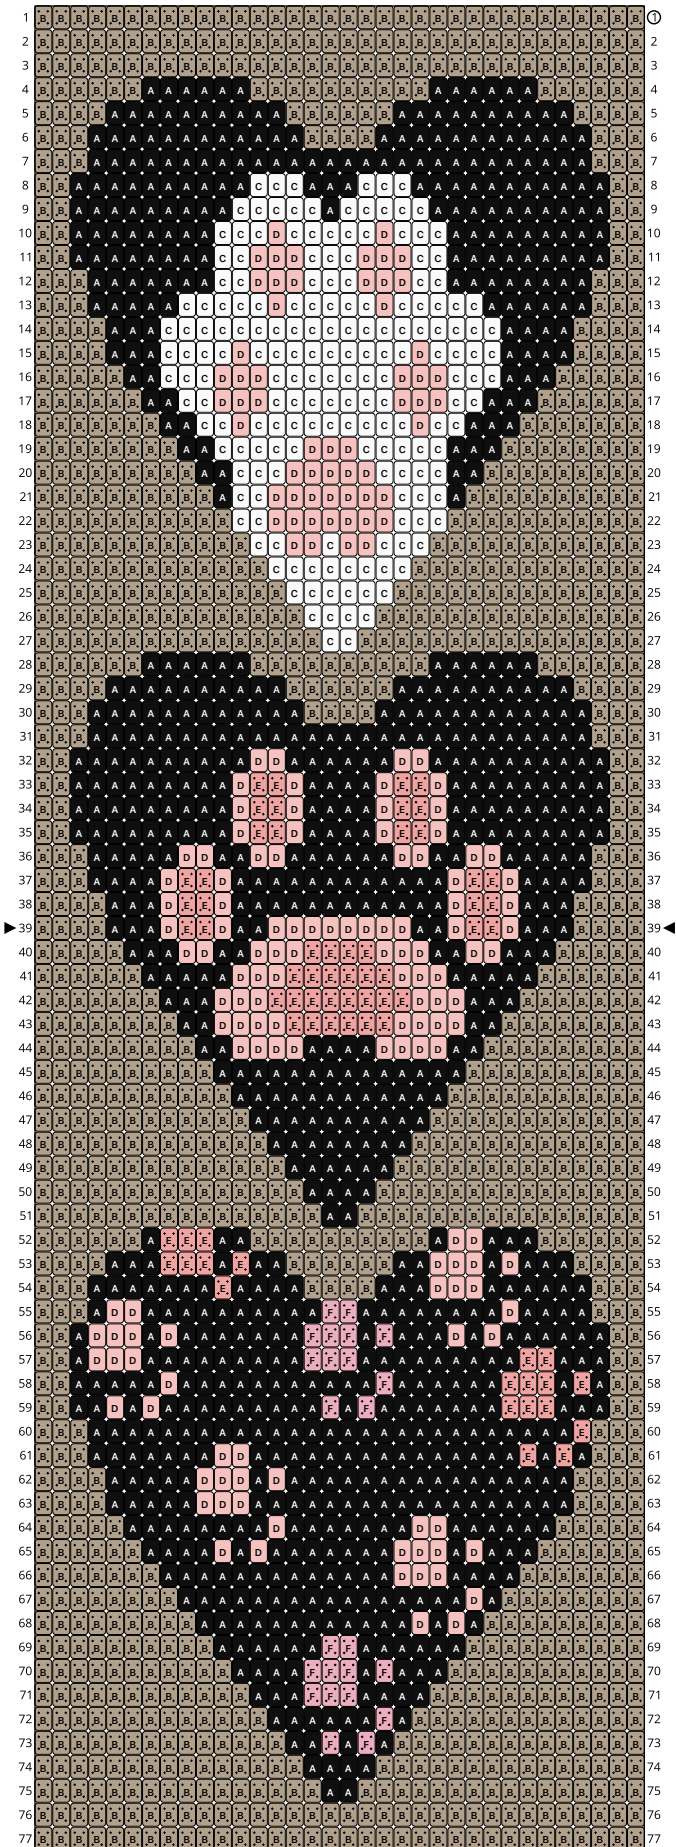

Toe Beans

Type: Loom

Width: 34

Height: 77

Finished size: 1.8 x 5.1"

Total beads: 2,618

© 2025 Just Bead It

Loom Bead Pattern | Personal Use ONLY

Word Chart

Starting bead: Top Right

Row 1 (L) (34)B
Row 2 (L) (34)B
Row 3 (L) (34)B
Row 4 (L) (6)B, (6)A, (10)B, (6)A, (6)B
Row 5 (L) (4)B, (10)A, (6)B, (10)A, (4)B
Row 6 (L) (3)B, (12)A, (4)B, (12)A, (3)B
Row 7 (L) (3)B, (28)A, (3)B
Row 8 (L) (2)B, (11)A, (3)C, (3)A, (3)C, (10)A, (2)B
Row 9 (L) (2)B, (10)A, (5)C, (1)A, (5)C, (9)A, (2)B
Row 10 (L) (2)B, (9)A, (3)C, (1)D, (5)C, (1)D, (3)C, (8)A, (2)B
Row 11 (L) (2)B, (9)A, (2)C, (3)D, (3)C, (3)D, (2)C, (8)A, (2)B
Row 12 (L) (3)B, (8)A, (2)C, (3)D, (3)C, (3)D, (2)C, (7)A, (3)B
Row 13 (L) (3)B, (6)A, (5)C, (1)D, (5)C, (1)D, (5)C, (5)A, (3)B
Row 14 (L) (4)B, (4)A, (19)C, (3)A, (4)B
Row 15 (L) (4)B, (4)A, (4)C, (1)D, (9)C, (1)D, (4)C, (3)A, (4)B
Row 16 (L) (5)B, (3)A, (3)C, (3)D, (7)C, (3)D, (3)C, (2)A, (5)B
Row 17 (L) (6)B, (3)A, (2)C, (3)D, (7)C, (3)D, (2)C, (2)A, (6)B
Row 18 (L) (7)B, (3)A, (2)C, (1)D, (9)C, (1)D, (2)C, (2)A, (7)B
Row 19 (L) (8)B, (3)A, (5)C, (3)D, (5)C, (2)A, (8)B
Row 20 (L) (9)B, (2)A, (4)C, (5)D, (3)C, (2)A, (9)B
Row 21 (L) (10)B, (1)A, (3)C, (7)D, (2)C, (1)A, (10)B
Row 22 (L) (11)B, (3)C, (7)D, (2)C, (11)B
Row 23 (L) (12)B, (3)C, (2)D, (1)C, (2)D, (2)C, (12)B
Row 24 (L) (13)B, (8)C, (13)B
Row 25 (L) (14)B, (6)C, (14)B
Row 26 (L) (15)B, (4)C, (15)B
Row 27 (L) (16)B, (2)C, (16)B
Row 28 (L) (6)B, (6)A, (10)B, (6)A, (6)B
Row 29 (L) (4)B, (10)A, (6)B, (10)A, (4)B
Row 30 (L) (3)B, (12)A, (4)B, (12)A, (3)B
Row 31 (L) (3)B, (28)A, (3)B
Row 32 (L) (2)B, (10)A, (2)D, (6)A, (2)D, (10)A, (2)B
Row 33 (L) (2)B, (9)A, (1)D, (2)E, (1)D, (4)A, (1)D, (2)E, (1)D, (9)A, (2)B
Row 34 (L) (2)B, (9)A, (1)D, (2)E, (1)D, (4)A, (1)D, (2)E, (1)D, (9)A, (2)B
Row 35 (L) (2)B, (9)A, (1)D, (2)E, (1)D, (4)A, (1)D, (2)E, (1)D, (9)A, (2)B