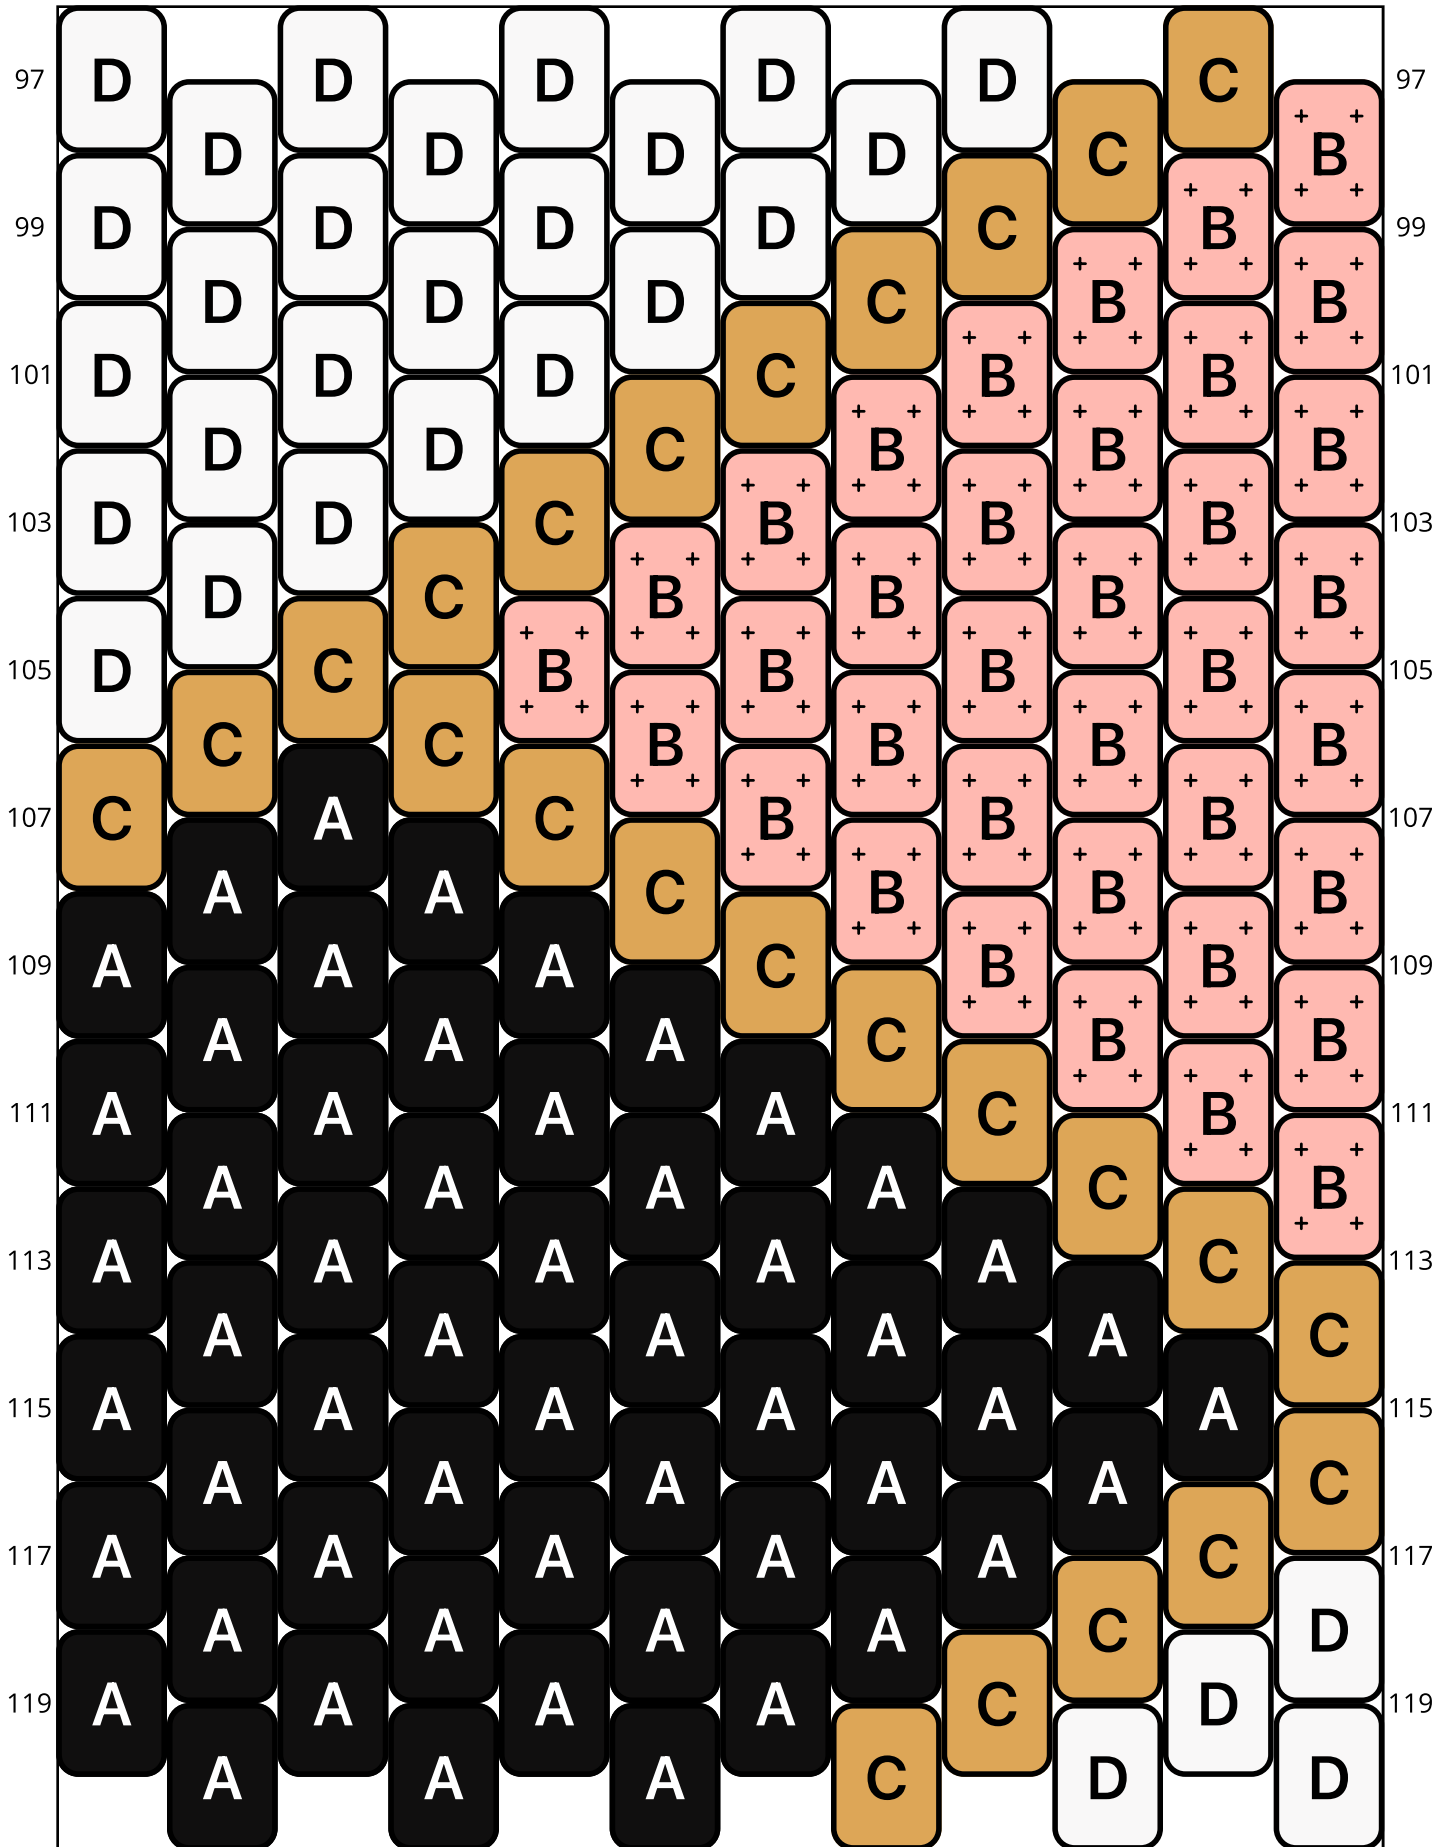

Tri Pink

Type: Peyote

Width: 12

Height: 68

Finished size: 0.6 x 4.5"

Total beads: 816

© 2025 Just Bead It

Loom Bead Pattern | Personal Use ONLY

Word Chart

Starting bead: Top Right

Row 1&2 (L) (3)D, (2)C, (7)A

Row 3 (R) (3)A, (1)C, (2)D

Row 4 (L) (3)D, (1)C, (2)A

Row 5 (R) (2)A, (1)C, (3)D

Row 6 (L) (4)D, (1)C, (1)A

Row 7 (R) (1)A, (1)C, (4)D

Row 8 (L) (4)D, (2)C

Row 9 (R) (1)C, (1)B, (1)C, (3)D

Row 10 (L) (3)D, (1)C, (2)B

Row 11 (R) (3)B, (1)C, (2)D

Row 12 (L) (2)D, (1)C, (3)B

Row 13 (R) (4)B, (1)C, (1)D

Row 14 (L) (1)D, (1)C, (4)B

Row 15 (R) (5)B, (1)C

Row 16 (L) (1)C, (5)B

Row 17 (R) (5)B, (1)C

Row 18 (L) (2)C, (4)B

Row 19 (R) (4)B, (1)C, (1)A

Row 20 (L) (2)A, (1)C, (3)B

Row 21 (R) (3)B, (1)C, (2)A

Row 22 (L) (3)A, (1)C, (2)B

Row 23 (R) (2)B, (1)C, (3)A