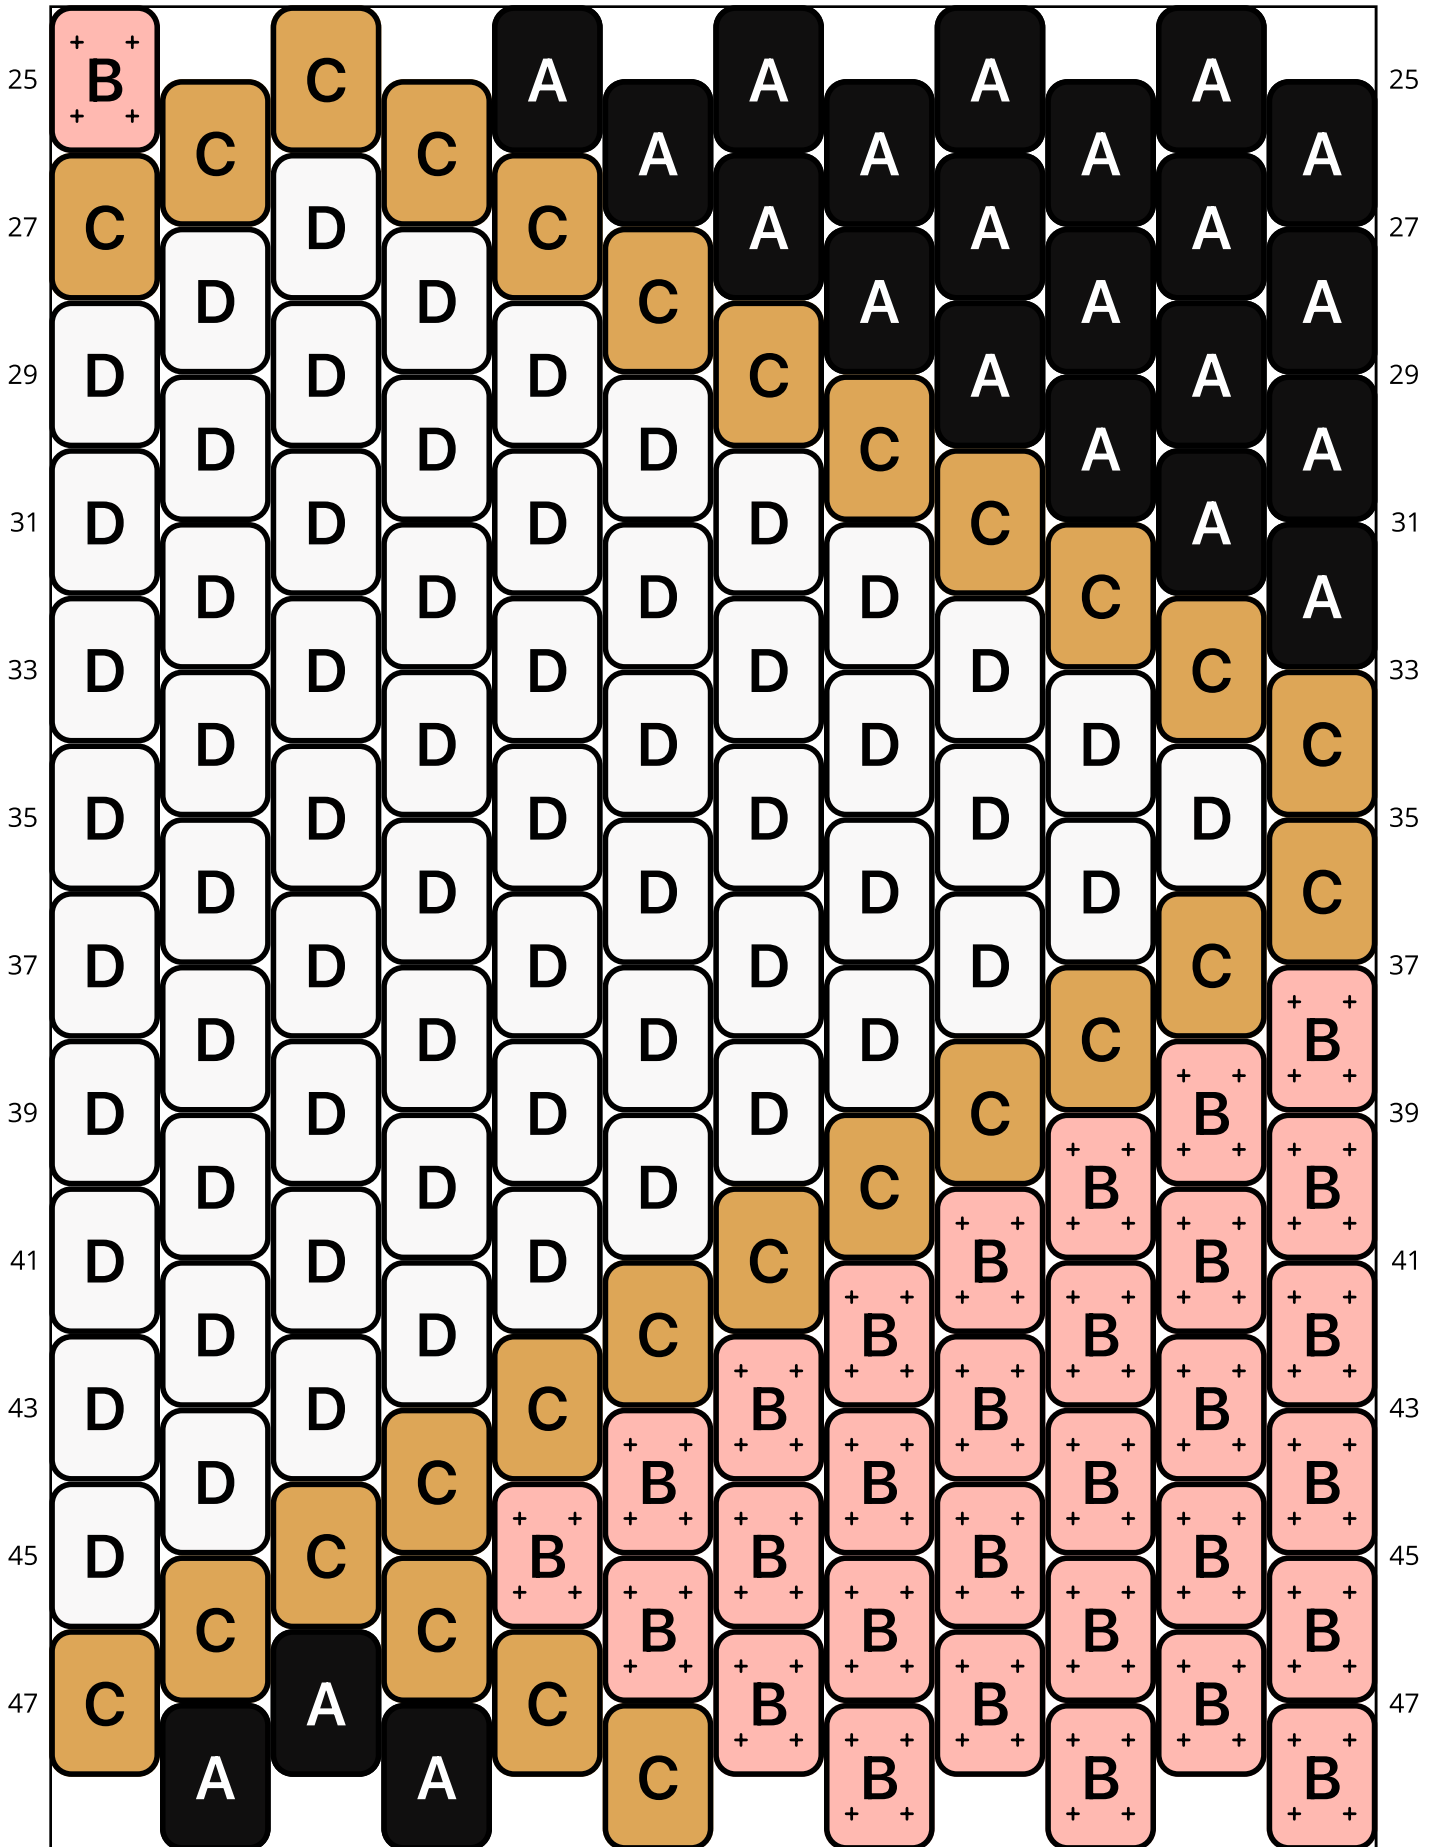

Tri Pink

Type: Peyote

Width: 12

Height: 68

Finished size: 0.6 x 4.5"

Total beads: 816

© 2025 Just Bead It

Loom Bead Pattern | Personal Use ONLY

Word Chart

Starting bead: Top Right

Row 1&2 (L) (3)D, (2)C, (7)A

Row 3 (R) (3)A, (1)C, (2)D

Row 4 (L) (3)D, (1)C, (2)A

Row 5 (R) (2)A, (1)C, (3)D

Row 6 (L) (4)D, (1)C, (1)A

Row 7 (R) (1)A, (1)C, (4)D

Row 8 (L) (4)D, (2)C

Row 9 (R) (1)C, (1)B, (1)C, (3)D

Row 10 (L) (3)D, (1)C, (2)B

Row 11 (R) (3)B, (1)C, (2)D

Row 12 (L) (2)D, (1)C, (3)B

Row 13 (R) (4)B, (1)C, (1)D

Row 14 (L) (1)D, (1)C, (4)B

Row 15 (R) (5)B, (1)C

Row 16 (L) (1)C, (5)B

Row 17 (R) (5)B, (1)C

Row 18 (L) (2)C, (4)B

Row 19 (R) (4)B, (1)C, (1)A

Row 20 (L) (2)A, (1)C, (3)B

Row 21 (R) (3)B, (1)C, (2)A

Row 22 (L) (3)A, (1)C, (2)B

Row 23 (R) (2)B, (1)C, (3)A