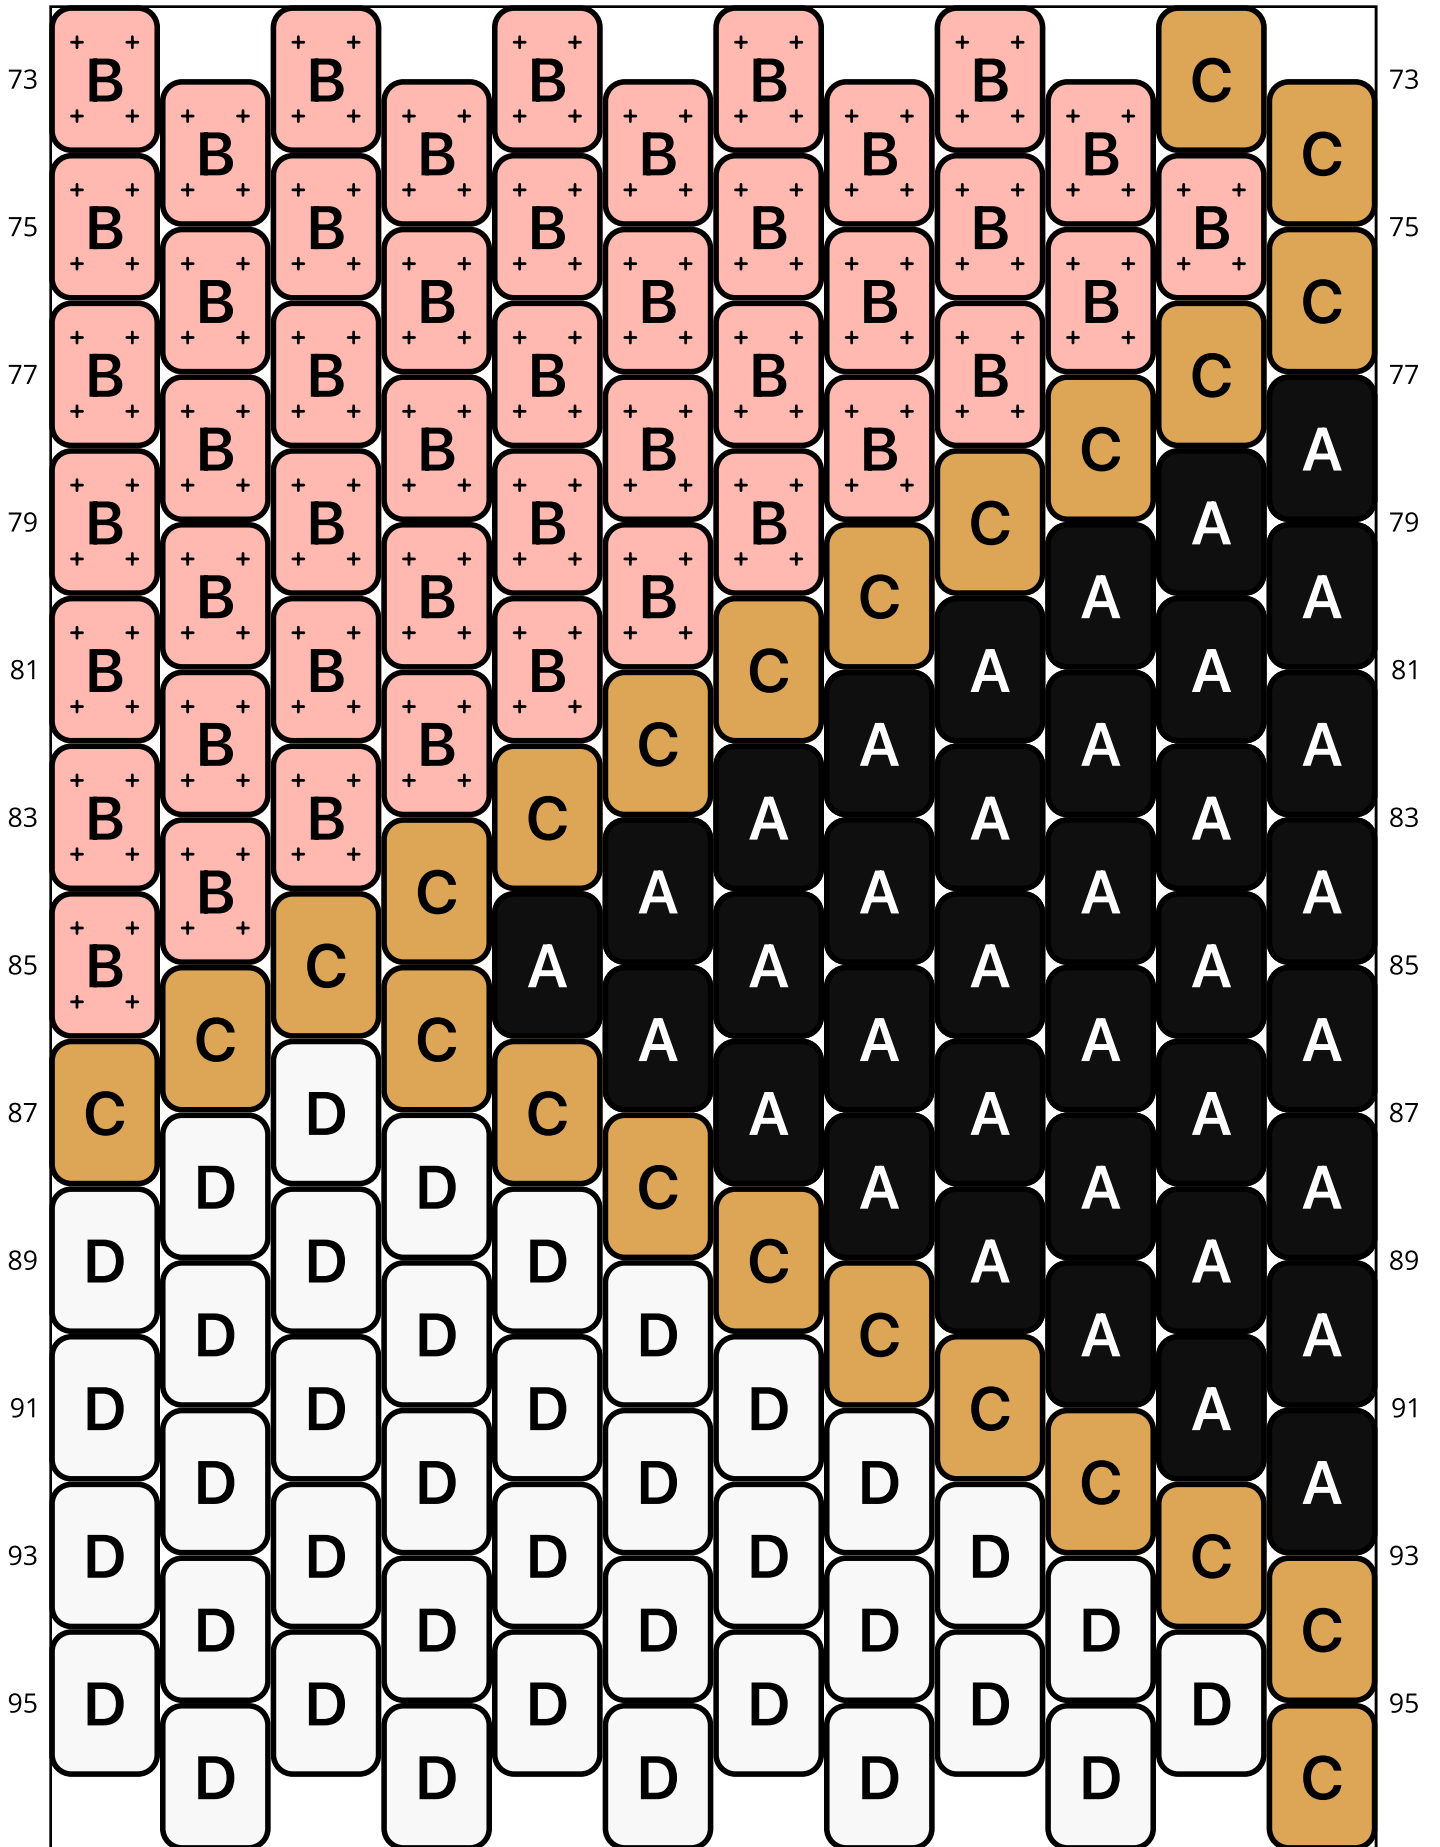

Tri Pink

Type: Peyote

Width: 12

Height: 68

Finished size: 0.6 x 4.5"

Total beads: 816

© 2025 Just Bead It

Loom Bead Pattern | Personal Use ONLY

Word Chart

Starting bead: Top Right

Row 1&2 (L) (3)D, (2)C, (7)A

Row 3 (R) (3)A, (1)C, (2)D

Row 4 (L) (3)D, (1)C, (2)A

Row 5 (R) (2)A, (1)C, (3)D

Row 6 (L) (4)D, (1)C, (1)A

Row 7 (R) (1)A, (1)C, (4)D

Row 8 (L) (4)D, (2)C

Row 9 (R) (1)C, (1)B, (1)C, (3)D

Row 10 (L) (3)D, (1)C, (2)B

Row 11 (R) (3)B, (1)C, (2)D

Row 12 (L) (2)D, (1)C, (3)B

Row 13 (R) (4)B, (1)C, (1)D

Row 14 (L) (1)D, (1)C, (4)B

Row 15 (R) (5)B, (1)C

Row 16 (L) (1)C, (5)B

Row 17 (R) (5)B, (1)C

Row 18 (L) (2)C, (4)B

Row 19 (R) (4)B, (1)C, (1)A

Row 20 (L) (2)A, (1)C, (3)B

Row 21 (R) (3)B, (1)C, (2)A

Row 22 (L) (3)A, (1)C, (2)B

Row 23 (R) (2)B, (1)C, (3)A