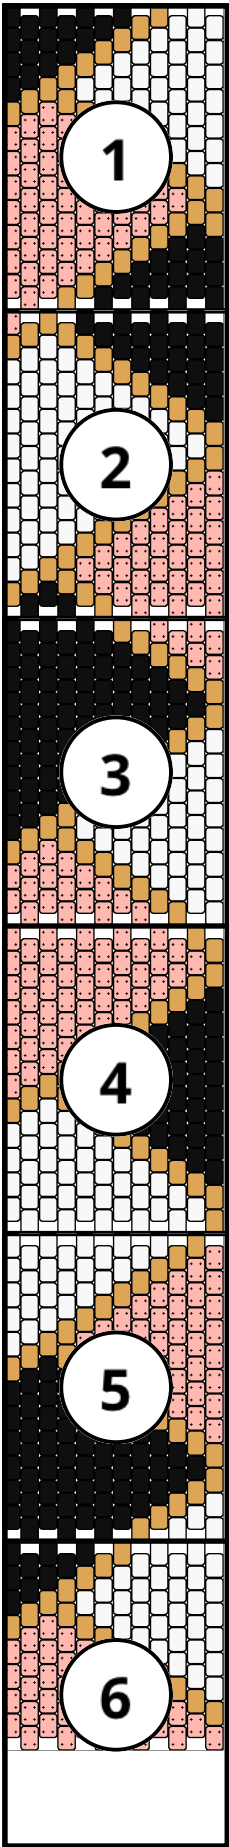

Tri Pink

Type: Peyote

Width: 12

Height: 68

Finished size: 0.6 x 4.5"

Total beads: 816

© 2025 Just Bead It

Loom Bead Pattern | Personal Use ONLY

Word Chart

Starting bead: Top Right

Row 1&2 (L) (3)D, (2)C, (7)A

Row 3 (R) (3)A, (1)C, (2)D

Row 4 (L) (3)D, (1)C, (2)A

Row 5 (R) (2)A, (1)C, (3)D

Row 6 (L) (4)D, (1)C, (1)A

Row 7 (R) (1)A, (1)C, (4)D

Row 8 (L) (4)D, (2)C

Row 9 (R) (1)C, (1)B, (1)C, (3)D

Row 10 (L) (3)D, (1)C, (2)B

Row 11 (R) (3)B, (1)C, (2)D

Row 12 (L) (2)D, (1)C, (3)B

Row 13 (R) (4)B, (1)C, (1)D

Row 14 (L) (1)D, (1)C, (4)B

Row 15 (R) (5)B, (1)C

Row 16 (L) (1)C, (5)B

Row 17 (R) (5)B, (1)C

Row 18 (L) (2)C, (4)B

Row 19 (R) (4)B, (1)C, (1)A

Row 20 (L) (2)A, (1)C, (3)B

Row 21 (R) (3)B, (1)C, (2)A

Row 22 (L) (3)A, (1)C, (2)B

Row 23 (R) (2)B, (1)C, (3)A