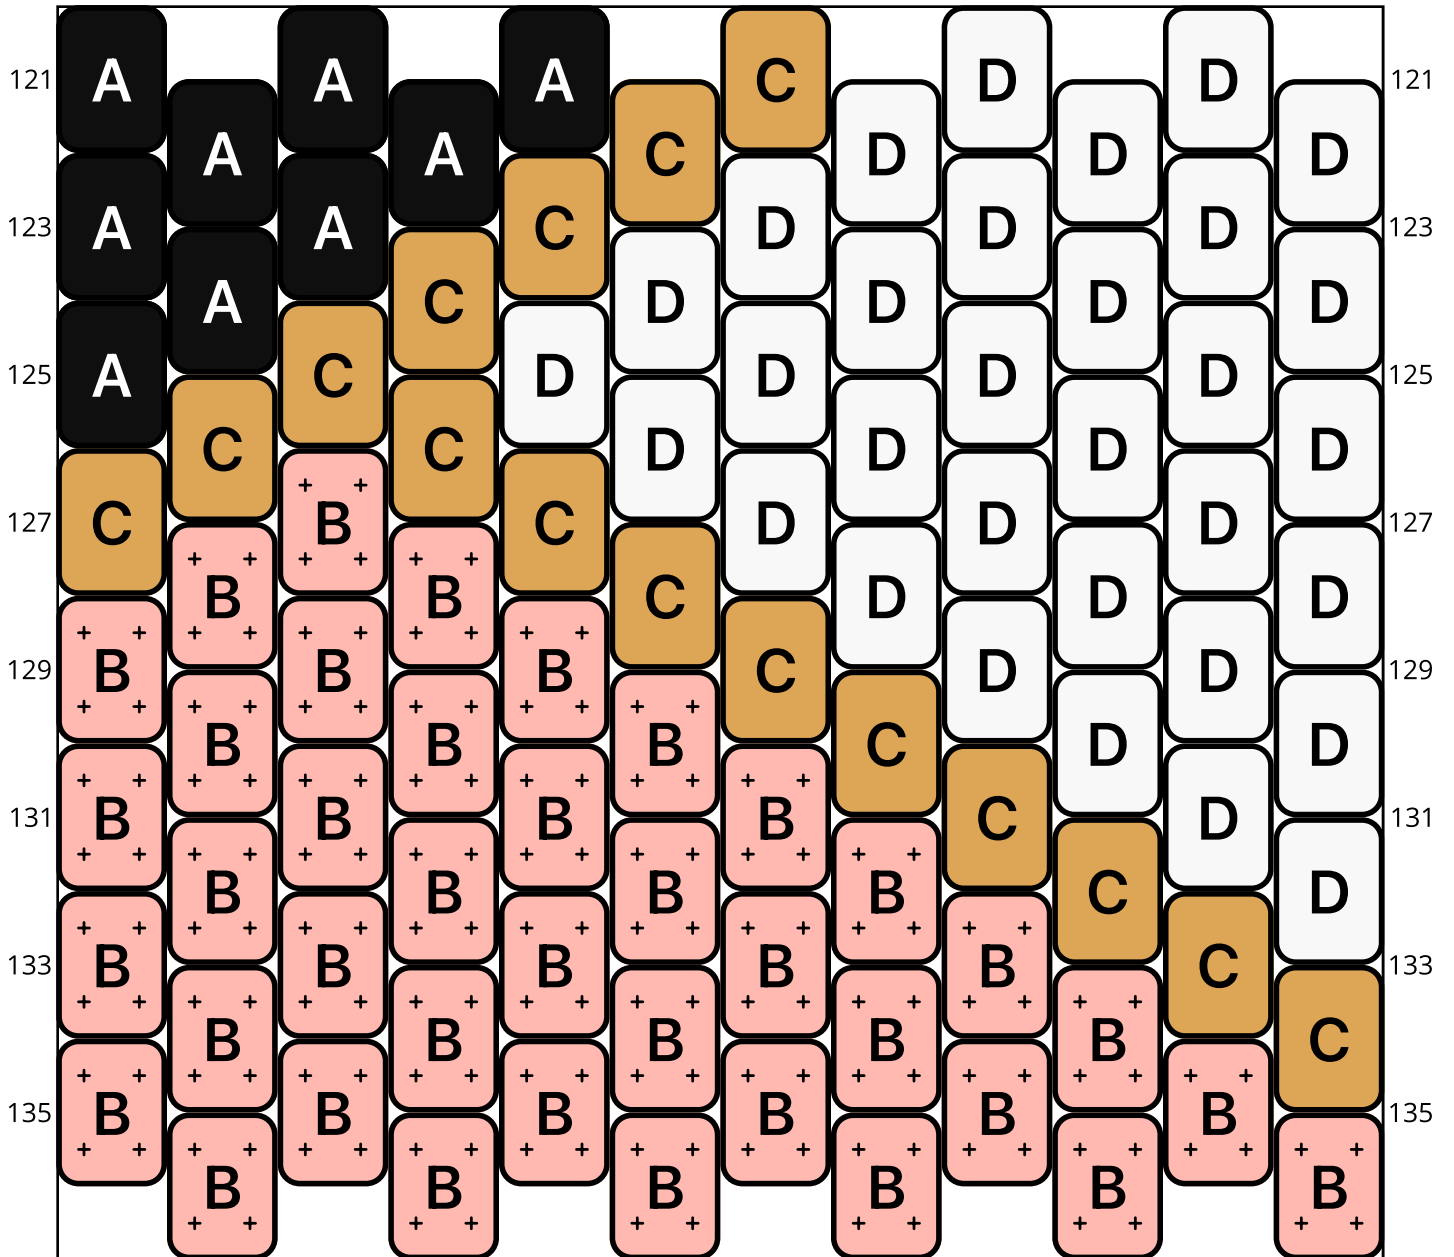

Tri Pink

Type: Peyote

Width: 12

Height: 68

Finished size: 0.6 x 4.5"

Total beads: 816

© 2025 Just Bead It

Loom Bead Pattern | Personal Use ONLY

Word Chart

Starting bead: Top Right

Row 1&2 (L) (3)D, (2)C, (7)A

Row 3 (R) (3)A, (1)C, (2)D

Row 4 (L) (3)D, (1)C, (2)A

Row 5 (R) (2)A, (1)C, (3)D

Row 6 (L) (4)D, (1)C, (1)A

Row 7 (R) (1)A, (1)C, (4)D

Row 8 (L) (4)D, (2)C

Row 9 (R) (1)C, (1)B, (1)C, (3)D

Row 10 (L) (3)D, (1)C, (2)B

Row 11 (R) (3)B, (1)C, (2)D

Row 12 (L) (2)D, (1)C, (3)B

Row 13 (R) (4)B, (1)C, (1)D

Row 14 (L) (1)D, (1)C, (4)B

Row 15 (R) (5)B, (1)C

Row 16 (L) (1)C, (5)B

Row 17 (R) (5)B, (1)C

Row 18 (L) (2)C, (4)B

Row 19 (R) (4)B, (1)C, (1)A

Row 20 (L) (2)A, (1)C, (3)B

Row 21 (R) (3)B, (1)C, (2)A

Row 22 (L) (3)A, (1)C, (2)B

Row 23 (R) (2)B, (1)C, (3)A