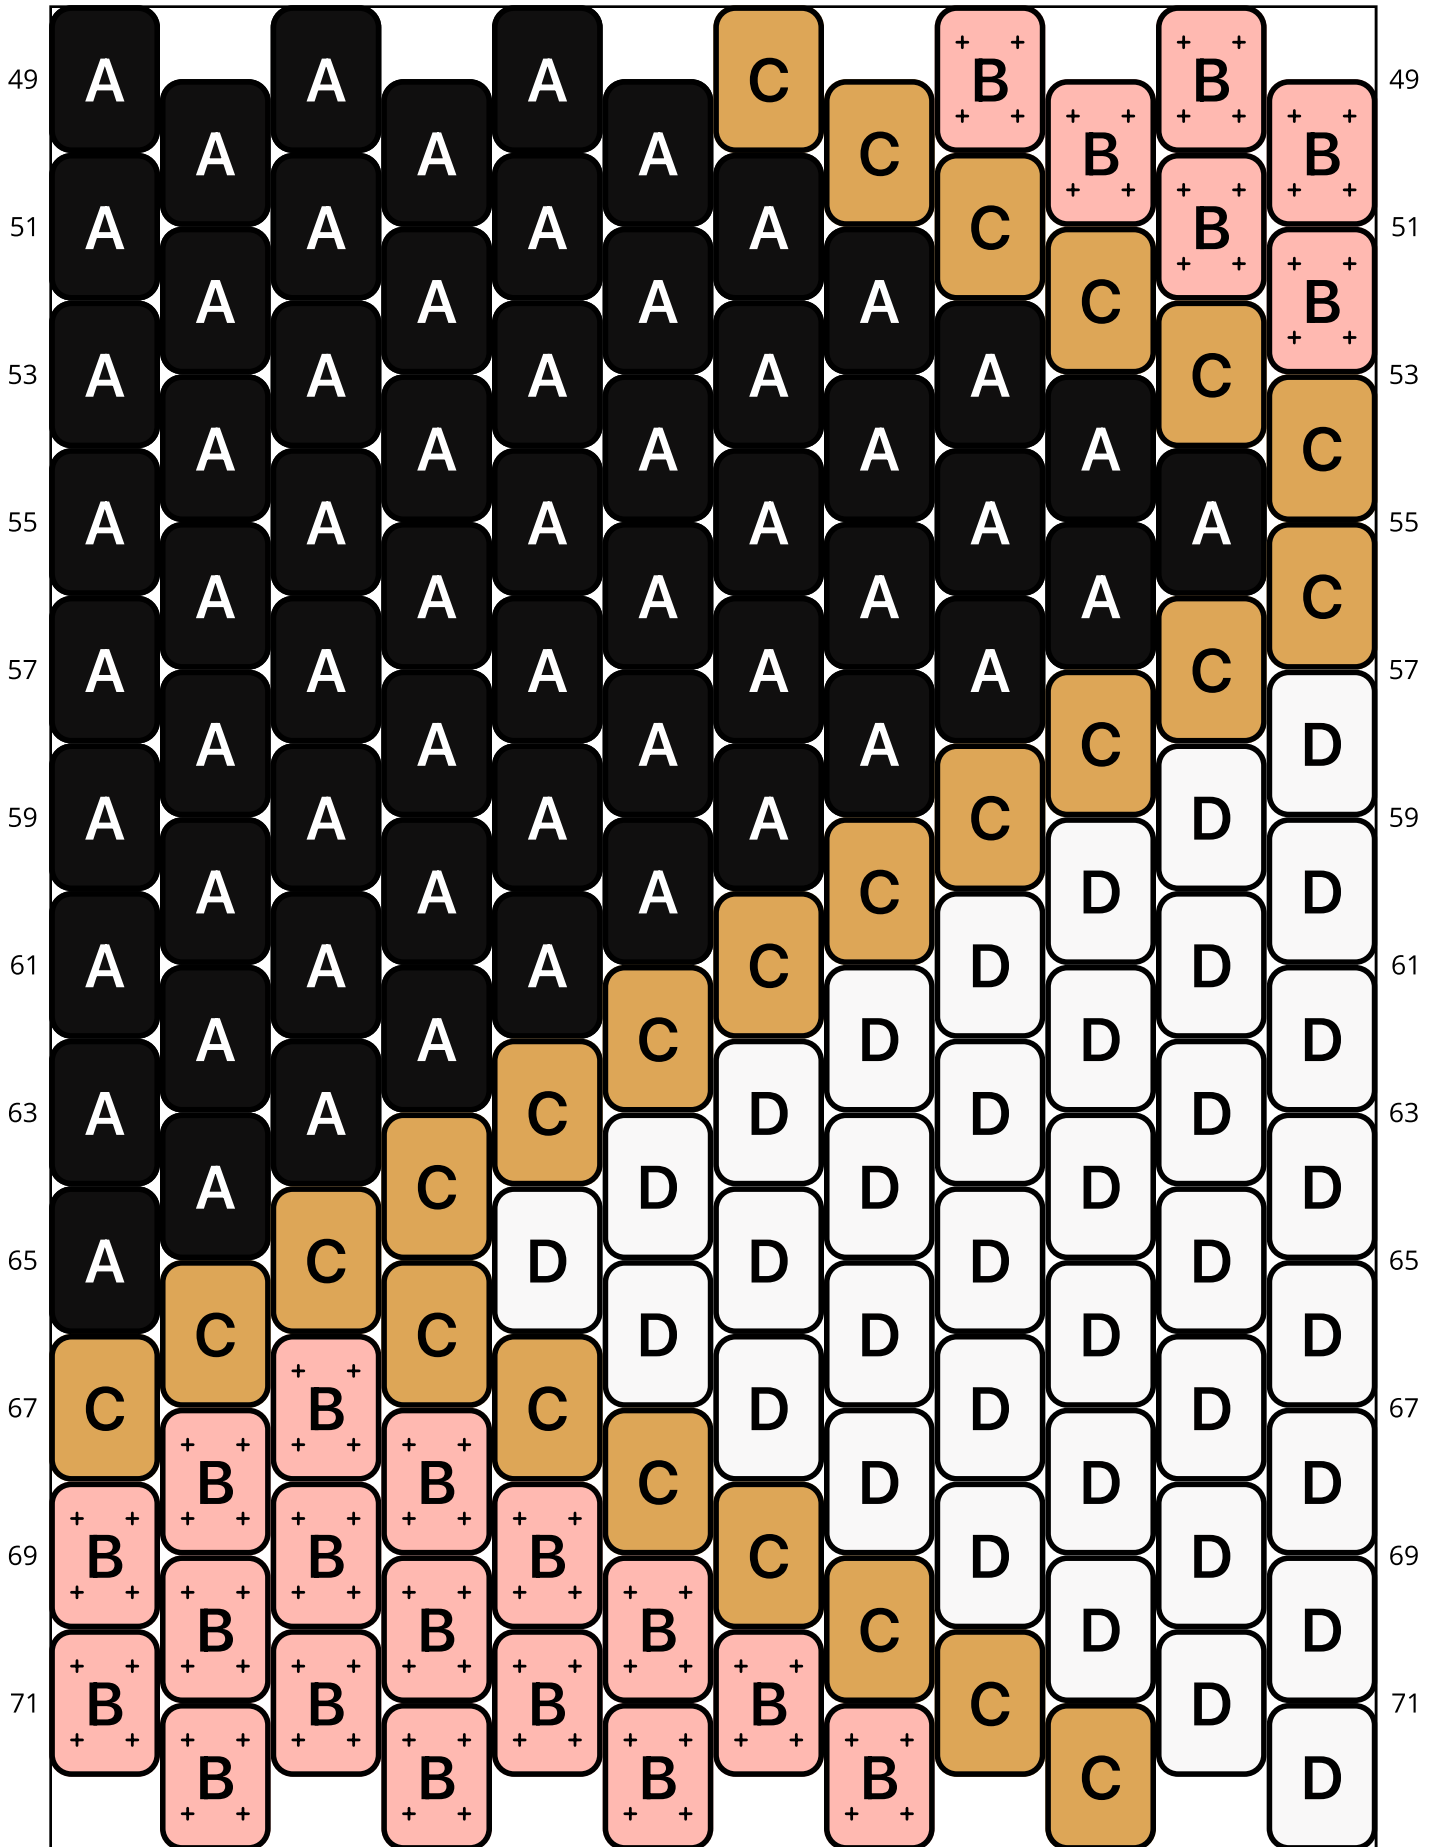

Tri Pink

Type: Peyote

Width: 12

Height: 68

Finished size: 0.6 x 4.5"

Total beads: 816

© 2025 Just Bead It

Loom Bead Pattern | Personal Use ONLY

Word Chart

Starting bead: Top Right

Row 1&2 (L) (3)D, (2)C, (7)A

Row 3 (R) (3)A, (1)C, (2)D

Row 4 (L) (3)D, (1)C, (2)A

Row 5 (R) (2)A, (1)C, (3)D

Row 6 (L) (4)D, (1)C, (1)A

Row 7 (R) (1)A, (1)C, (4)D

Row 8 (L) (4)D, (2)C

Row 9 (R) (1)C, (1)B, (1)C, (3)D

Row 10 (L) (3)D, (1)C, (2)B

Row 11 (R) (3)B, (1)C, (2)D

Row 12 (L) (2)D, (1)C, (3)B

Row 13 (R) (4)B, (1)C, (1)D

Row 14 (L) (1)D, (1)C, (4)B

Row 15 (R) (5)B, (1)C

Row 16 (L) (1)C, (5)B

Row 17 (R) (5)B, (1)C

Row 18 (L) (2)C, (4)B

Row 19 (R) (4)B, (1)C, (1)A

Row 20 (L) (2)A, (1)C, (3)B

Row 21 (R) (3)B, (1)C, (2)A

Row 22 (L) (3)A, (1)C, (2)B

Row 23 (R) (2)B, (1)C, (3)A