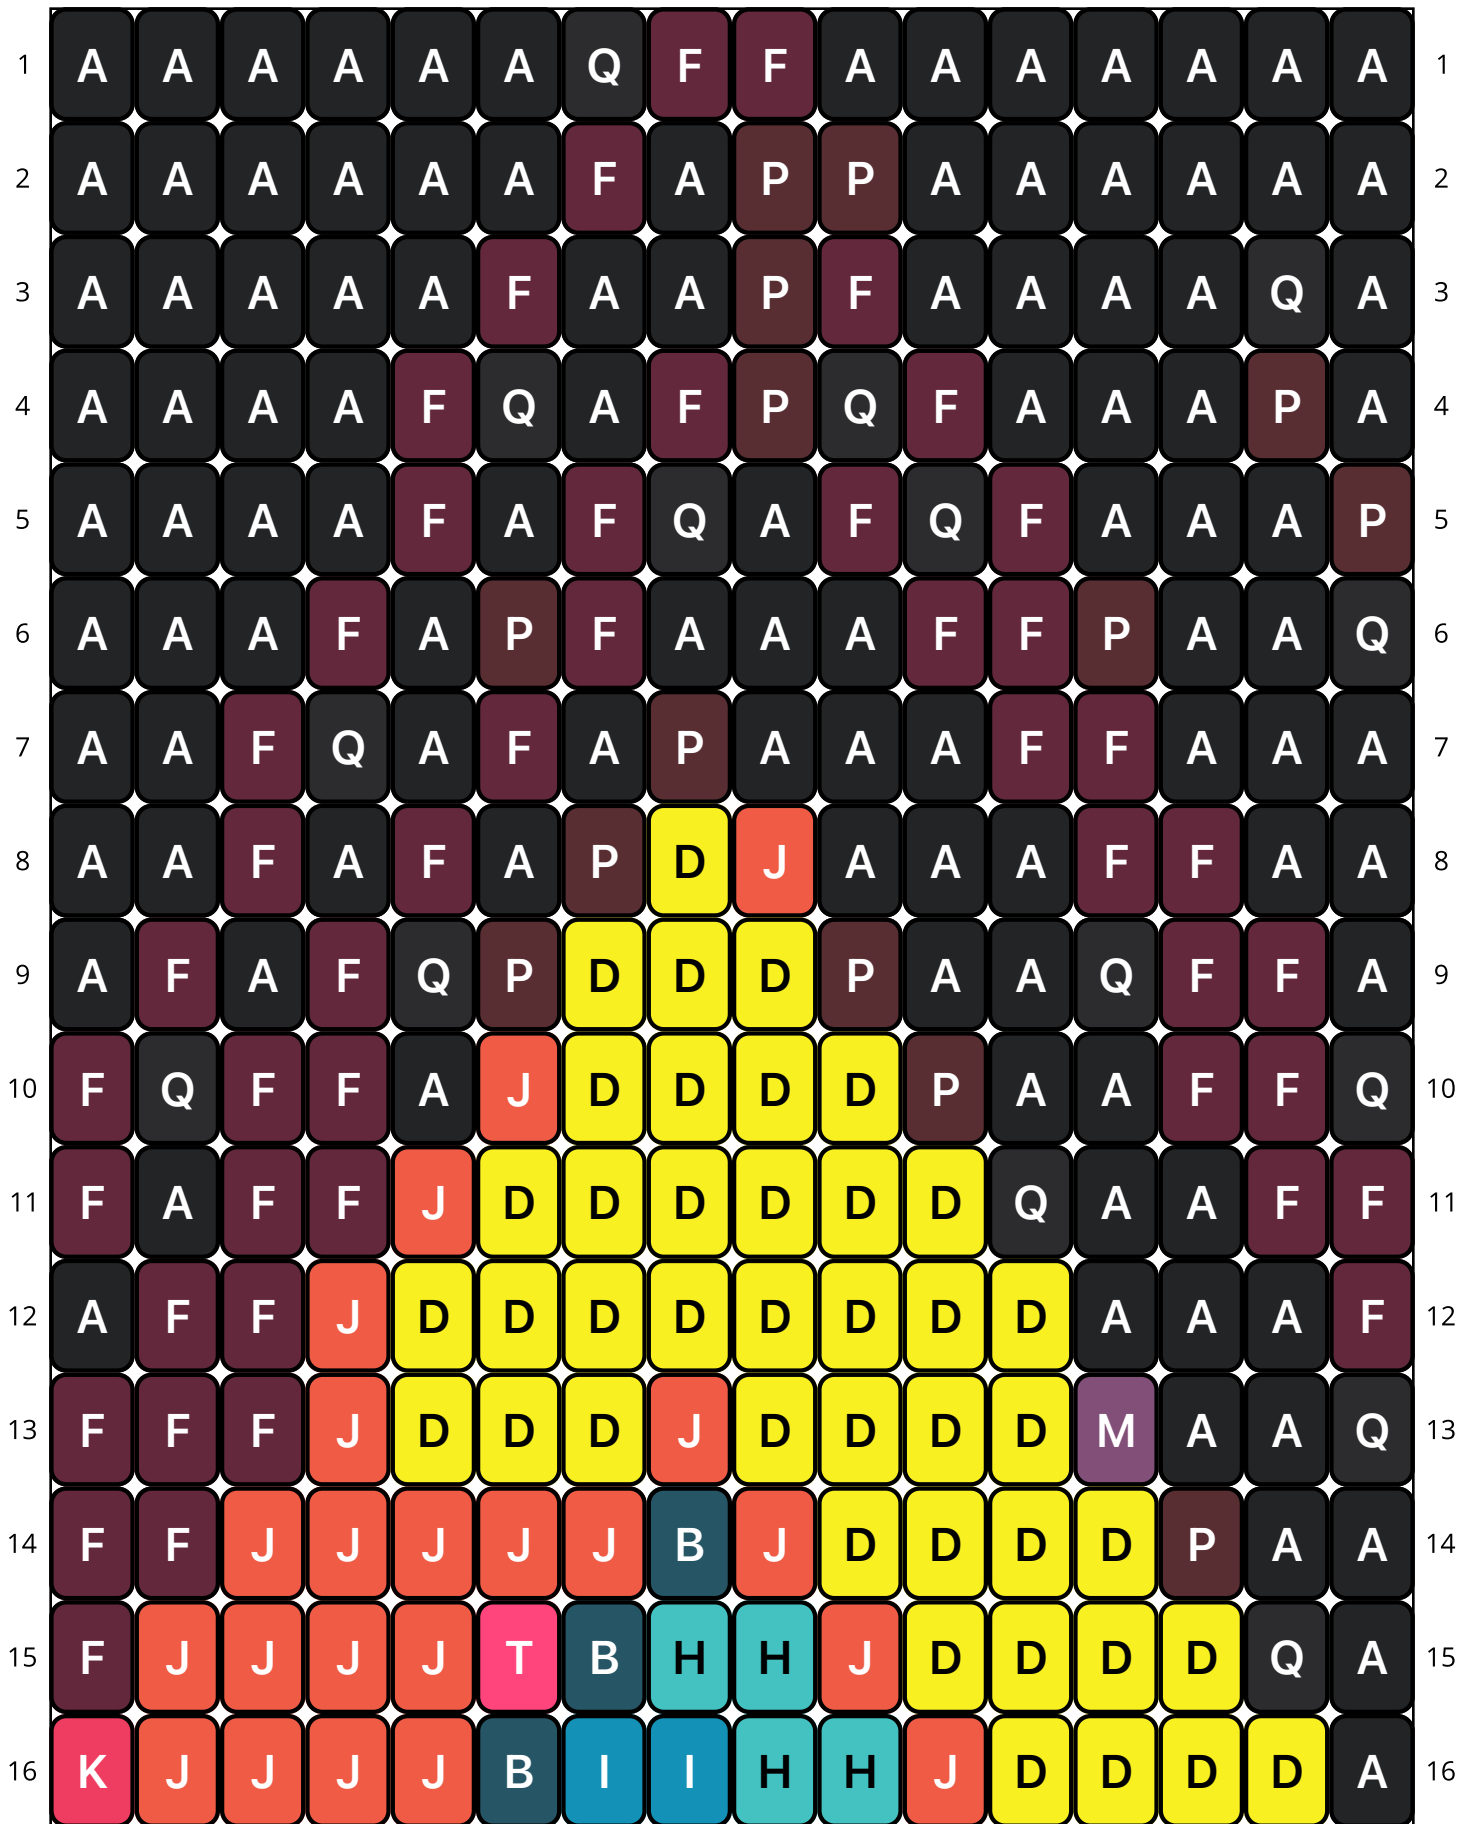

Triangle

Type: Loom

Width: 16

Height: 68

Finished size: 0.8 x 4.5"

Total beads: 1,088

© 2024 Just Bead It

Loom Bead Pattern | Personal Use ONLY

17	J	J	J	T	N	I	G	G	H	H	H	J	D	D	D	J	17
18	J	O	T	N	I	I	I	G	G	H	H	M	J	D	D	D	18
19	O	O	M	G	I	I	I	G	G	G	H	H	M	J	D	D	19
20	O	O	G	I	I	I	I	I	G	G	I	H	H	K	D	D	20
21	O	N	G	G	G	I	I	C	C	G	G	H	H	C	J	D	21
22	O	E	G	G	G	I	C	C	C	C	G	G	H	H	M	J	22
23	O	E	G	G	I	C	C	C	C	C	C	G	G	H	H	M	23
24	O	E	E	I	C	C	C	C	C	C	C	I	G	I	H	H	24
25	N	E	G	C	C	C	C	C	C	C	C	C	I	G	I	H	25
26	O	E	G	C	C	C	C	C	C	C	C	C	C	G	G	H	26
27	O	A	G	C	C	C	C	C	C	C	H	H	H	H	H	H	27
28	L	A	G	C	C	C	C	C	H	H	H	H	H	H	H	H	28
29	R	N	A	H	C	C	H	H	H	H	H	H	H	H	H	H	29
30	R	L	Q	B	H	H	H	H	H	H	H	H	H	H	H	H	30
31	R	R	O	A	B	H	H	H	H	H	H	H	H	H	H	H	31
32	R	R	R	O	Q	A	G	H	H	H	H	H	H	H	H	H	32