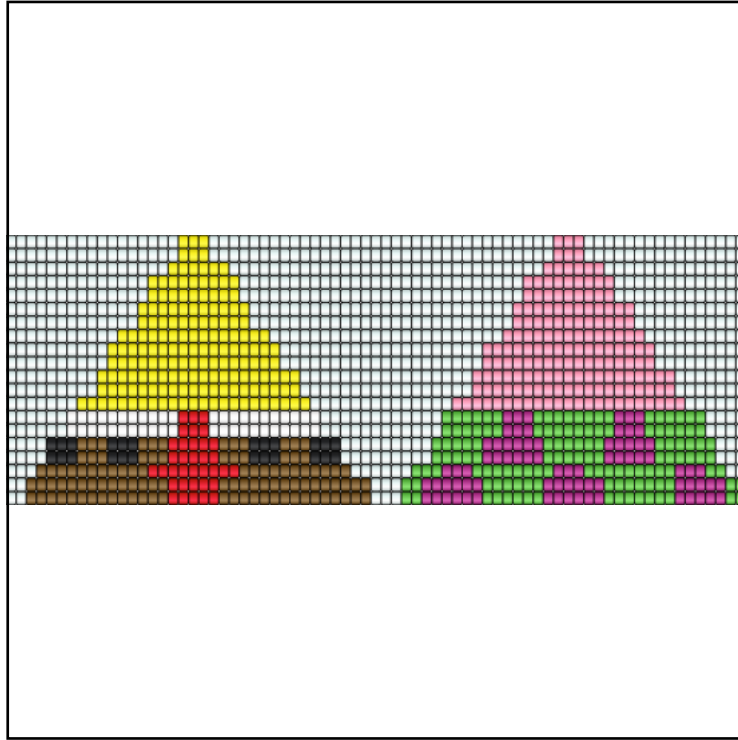

# Under The Sea

Type: Loom

Width: 73

Height: 20

Finished size: 3.4 x 1.2"

Total beads: 1,460

© 2023 Just Bead It

Loom Bead Pattern | Personal Use ONLY

## Word Chart

Starting bead: Top Right

Row 1 (←) (16)A, (3)H, (34)A, (3)D, (17)A

Row 2 (←) (16)A, (3)H, (34)A, (3)D, (17)A

Row 3 (←) (14)A, (6)H, (31)A, (6)D, (16)A

Row 4 (←) (13)A, (9)H, (28)A, (9)D, (14)A