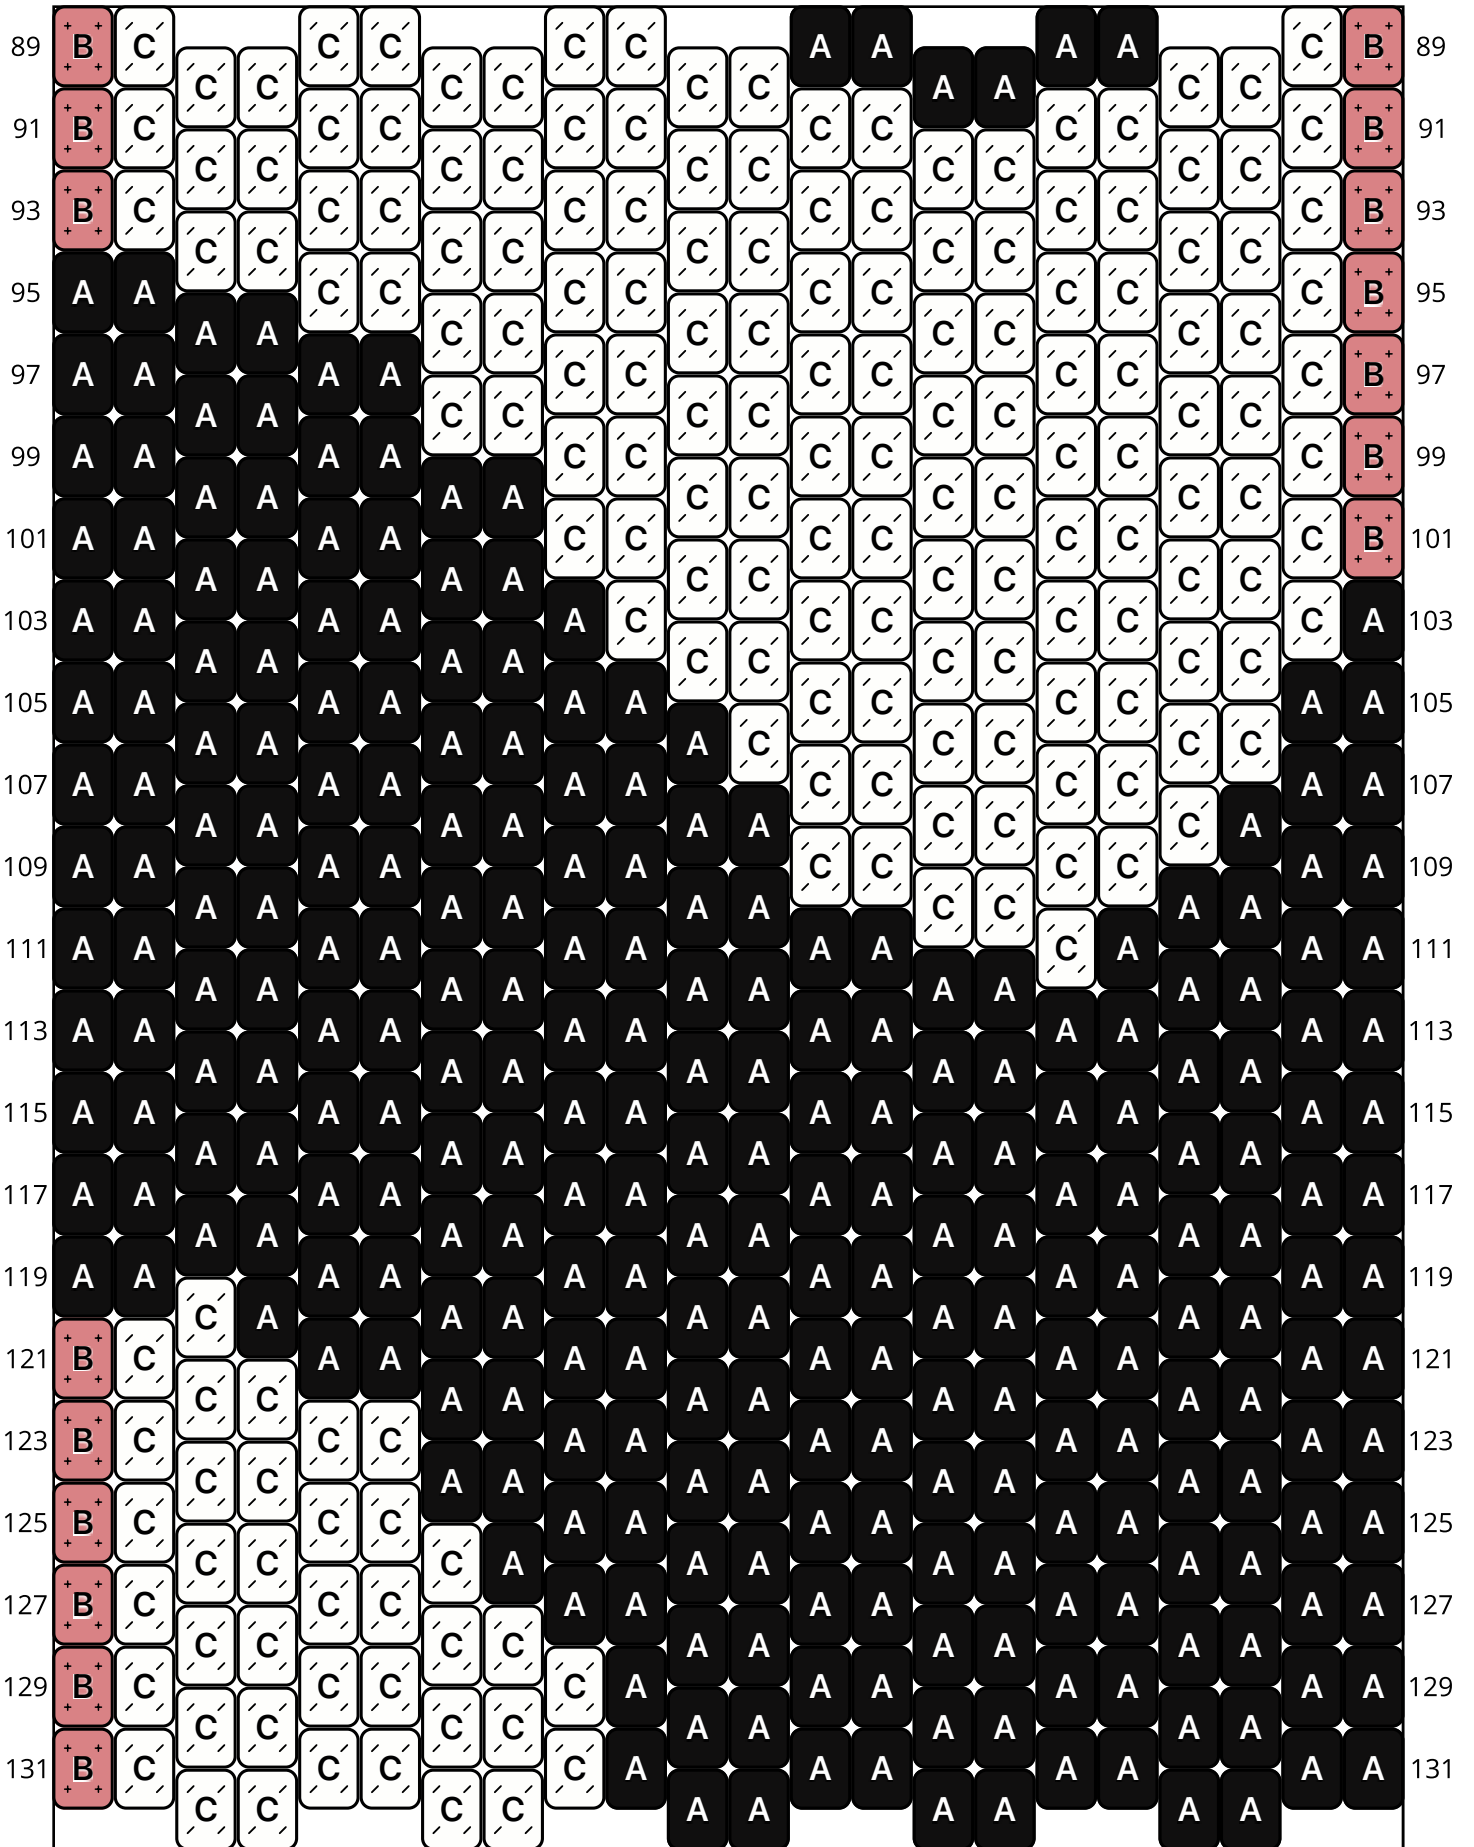

Wave Me Pink

Type: Peyote (2 Drop)

Width: 22

Height: 70

Finished size: 1.2 x 4.7"

Total beads: 1,540

© 2025 Just Bead It | The Pixel Zone

thepixelzone.com

Loom Bead Pattern | Personal Use ONLY

Word Chart

Starting bead: Top Right

Row 1&2 (L) (22)B

Row 3 (R) (2)A, (9)C, (1)B

Row 4 (L) (8)C, (2)A

Row 5 (R) (4)A, (7)C, (1)B

Row 6 (L) (8)C, (2)A

Row 15 (R) (6)A, (4)C, (2)A

Row 16 (L) (1)A, (3)C, (6)A

Row 17 (R) (6)A, (4)C, (2)A

Row 18 (L) (2)A, (2)C, (6)A

Row 19 (R) (8)A, (1)C, (3)A

Row 20 (L) (10)A

Row 21 (R) (12)A

Row 22 (L) (10)A

Row 23 (R) (12)A

Row 24 (L) (10)A

Row 25 (R) (12)A

Row 26 (L) (10)A

Row 27 (R) (12)A

Row 28 (L) (9)A, (1)C

Row 29 (R) (1)B, (1)C, (10)A

Row 30 (L) (8)A, (2)C