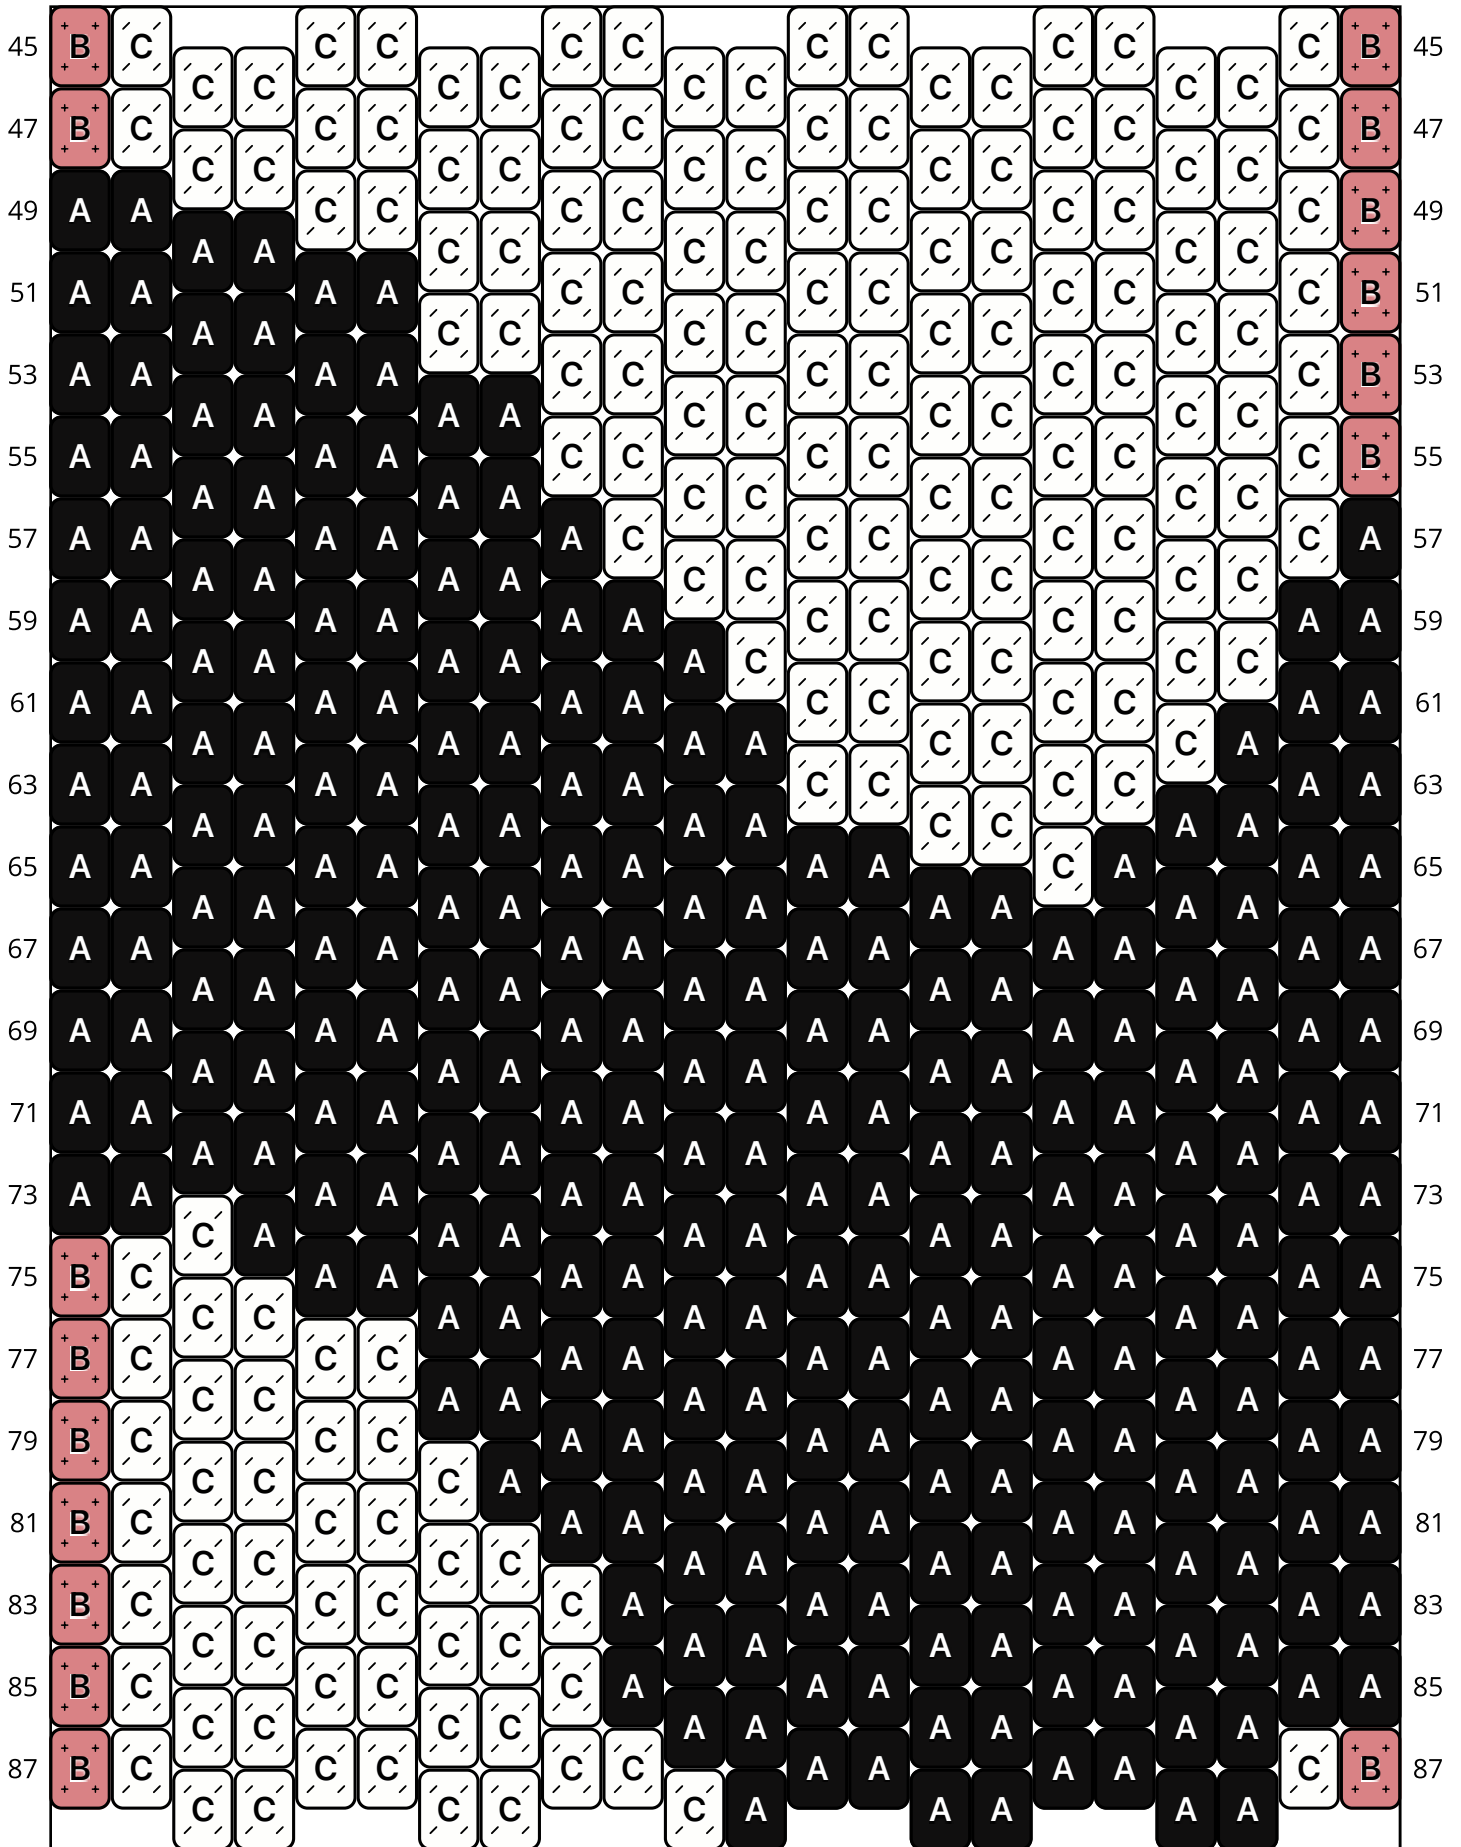

Wave Me Pink

Type: Peyote (2 Drop)

Width: 22

Height: 70

Finished size: 1.2 x 4.7"

Total beads: 1,540

© 2025 Just Bead It | The Pixel Zone

thepixelzone.com

Loom Bead Pattern | Personal Use ONLY

Word Chart

Starting bead: Top Right

Row 1&2 (L) (22)B

Row 3 (R) (2)A, (9)C, (1)B

Row 4 (L) (8)C, (2)A

Row 5 (R) (4)A, (7)C, (1)B

Row 6 (L) (8)C, (2)A

Row 15 (R) (6)A, (4)C, (2)A

Row 16 (L) (1)A, (3)C, (6)A

Row 17 (R) (6)A, (4)C, (2)A

Row 18 (L) (2)A, (2)C, (6)A

Row 19 (R) (8)A, (1)C, (3)A

Row 20 (L) (10)A

Row 21 (R) (12)A

Row 22 (L) (10)A

Row 23 (R) (12)A

Row 24 (L) (10)A

Row 25 (R) (12)A

Row 26 (L) (10)A

Row 27 (R) (12)A

Row 28 (L) (9)A, (1)C

Row 29 (R) (1)B, (1)C, (10)A

Row 30 (L) (8)A, (2)C