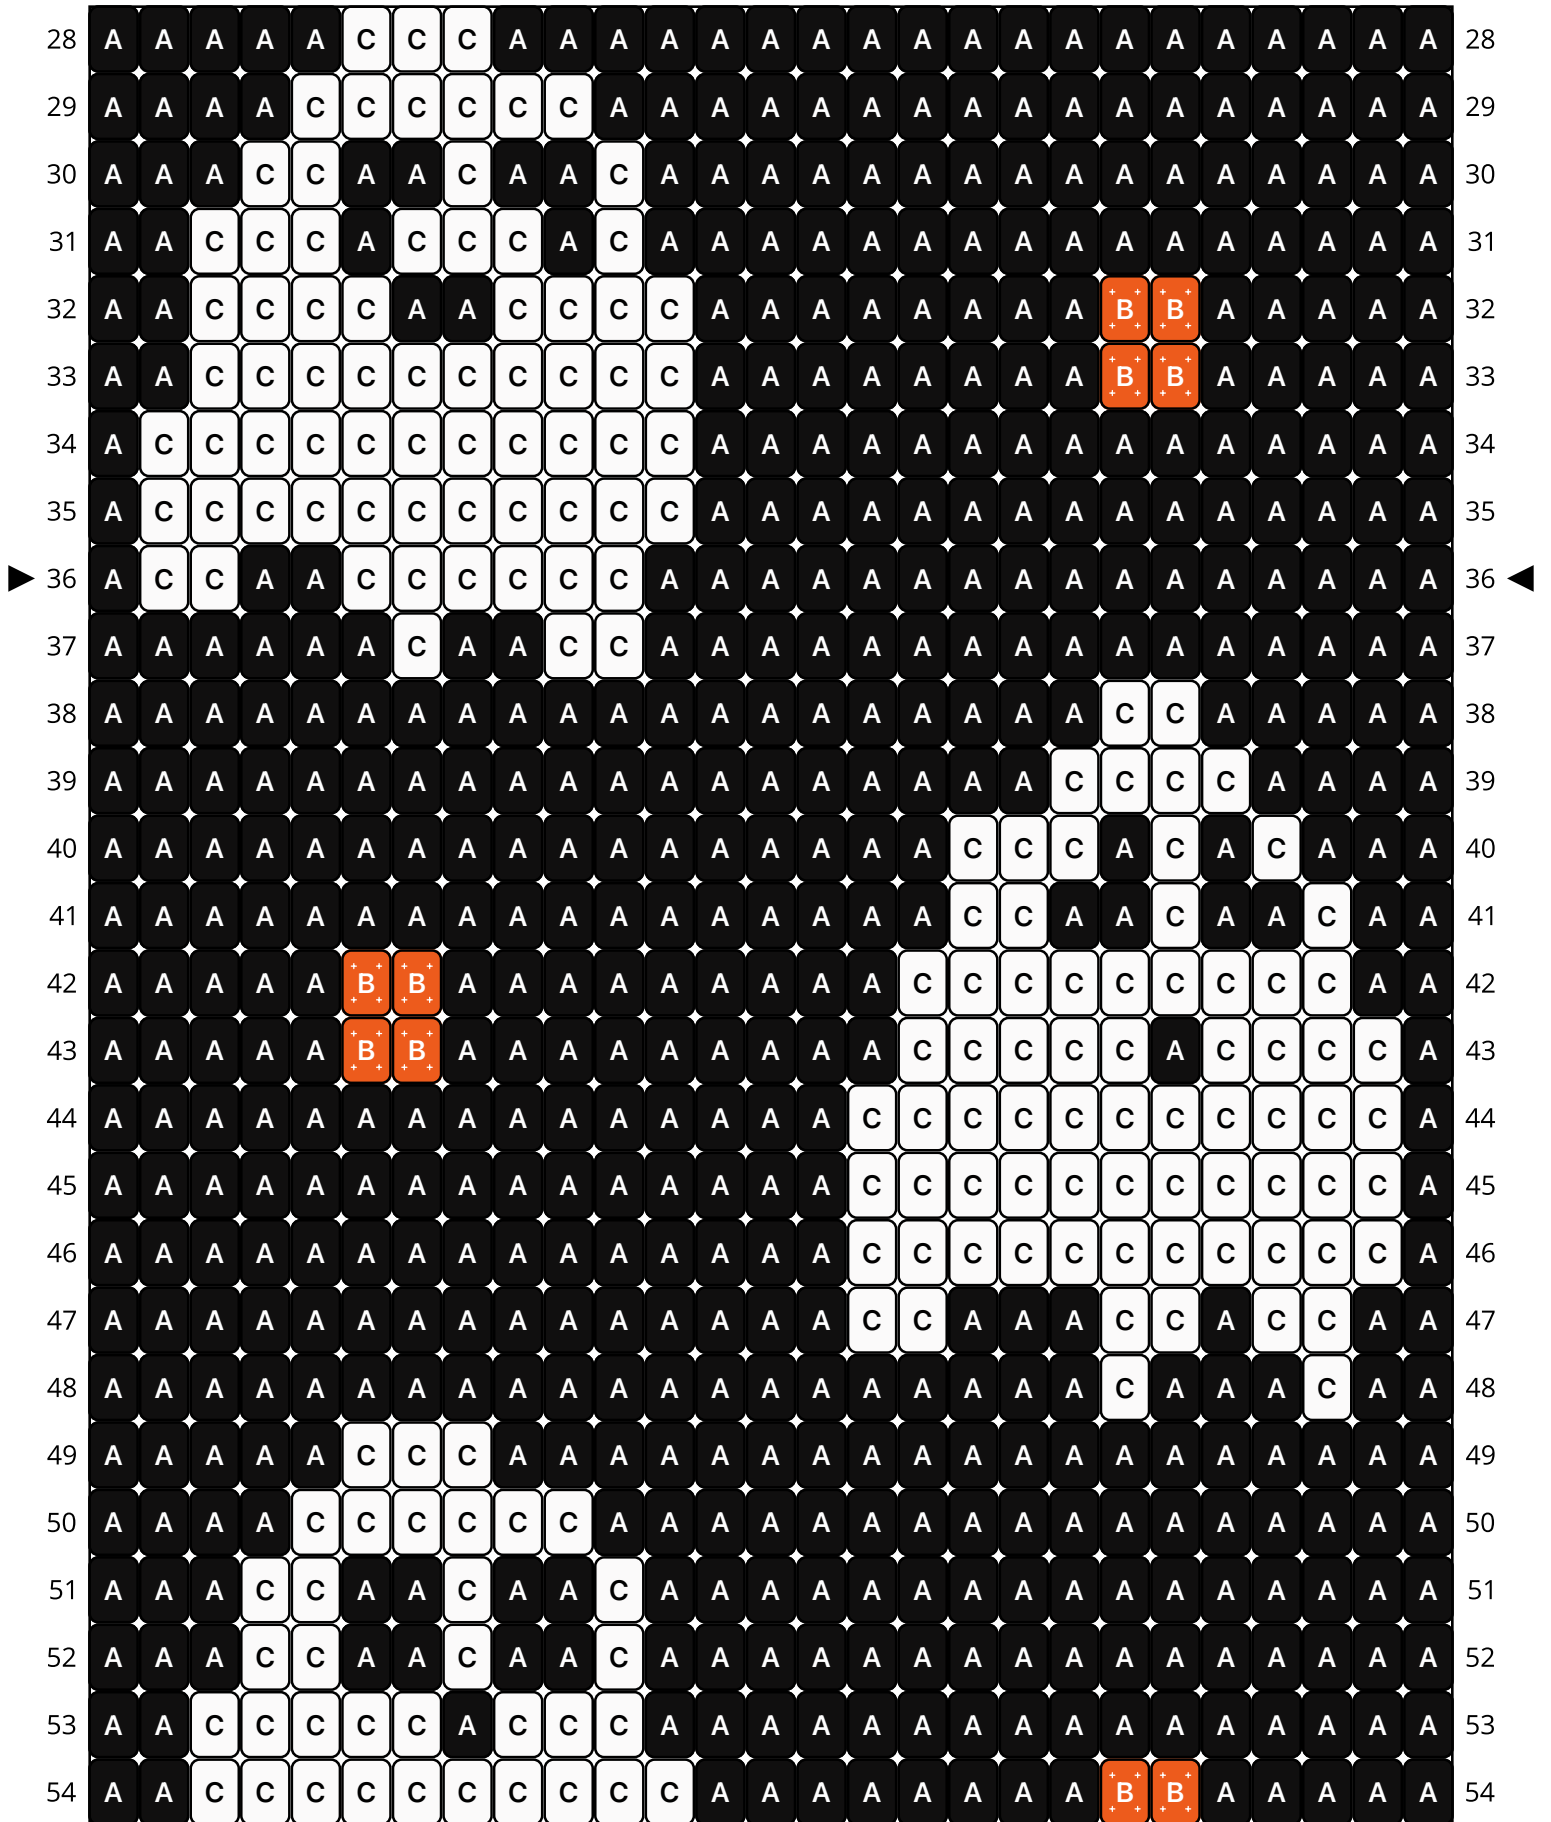

55	A	C	C	C	C	C	C	C	C	C	C	A	A	A	A	A	A	A	A	B+	B+	A	A	A	A	A	A	A	A	55			
56	A	C	C	C	C	C	C	C	C	C	C	A	A	A	A	A	A	A	A	A	A	A	A	A	A	A	A	A	A	A	56		
57	A	C	C	C	A	C	C	C	C	C	C	A	A	A	A	A	A	A	A	A	A	A	A	A	A	A	A	A	A	A	57		
58	A	A	A	A	A	A	C	A	A	C	C	A	A	A	A	A	A	A	A	A	A	A	A	A	A	A	A	A	A	A	58		
59	A	A	A	A	A	A	A	A	A	A	A	A	A	A	A	A	A	A	A	A	A	A	A	A	A	A	A	A	A	A	59		
60	A	A	A	A	A	A	A	A	A	A	A	A	A	A	A	A	A	A	A	C	C	C	C	A	A	A	A	A	A	A	60		
61	A	A	A	A	A	A	A	A	A	A	A	A	A	A	A	A	A	A	A	C	C	C	C	C	C	A	A	A	A	61			
62	A	A	A	A	A	A	A	A	A	A	A	A	A	A	A	A	A	A	A	C	C	A	A	C	A	A	C	A	A	62			
63	A	A	A	A	A	A	A	A	A	A	A	A	A	A	A	A	A	A	A	C	C	C	A	C	C	C	A	C	A	A	63		
64	A	A	A	A	A	B+	B+	A	A	A	A	A	A	A	A	A	A	A	A	C	C	C	C	C	A	C	C	C	C	A	64		
65	A	A	A	A	A	B+	B+	A	A	A	A	A	A	A	A	A	A	A	A	C	C	C	C	C	C	C	C	C	C	A	65		
66	A	A	A	A	A	A	A	A	A	A	A	A	A	A	A	A	A	A	A	A	C	C	C	C	C	C	C	C	C	C	A	66	
67	A	A	A	A	A	A	A	A	A	A	A	A	A	A	A	A	A	A	A	A	C	C	C	C	C	C	C	C	C	C	A	67	
68	A	A	A	A	A	A	A	A	A	A	A	A	A	A	A	A	A	A	A	A	C	C	A	A	A	C	C	A	C	C	A	A	68
69	A	A	A	A	A	A	A	A	A	A	A	A	A	A	A	A	A	A	A	A	A	A	A	A	A	A	A	A	C	A	A	69	
70	A	A	A	A	A	A	A	A	A	A	A	A	A	A	A	A	A	A	A	A	A	A	A	A	A	A	A	A	A	A	A	70