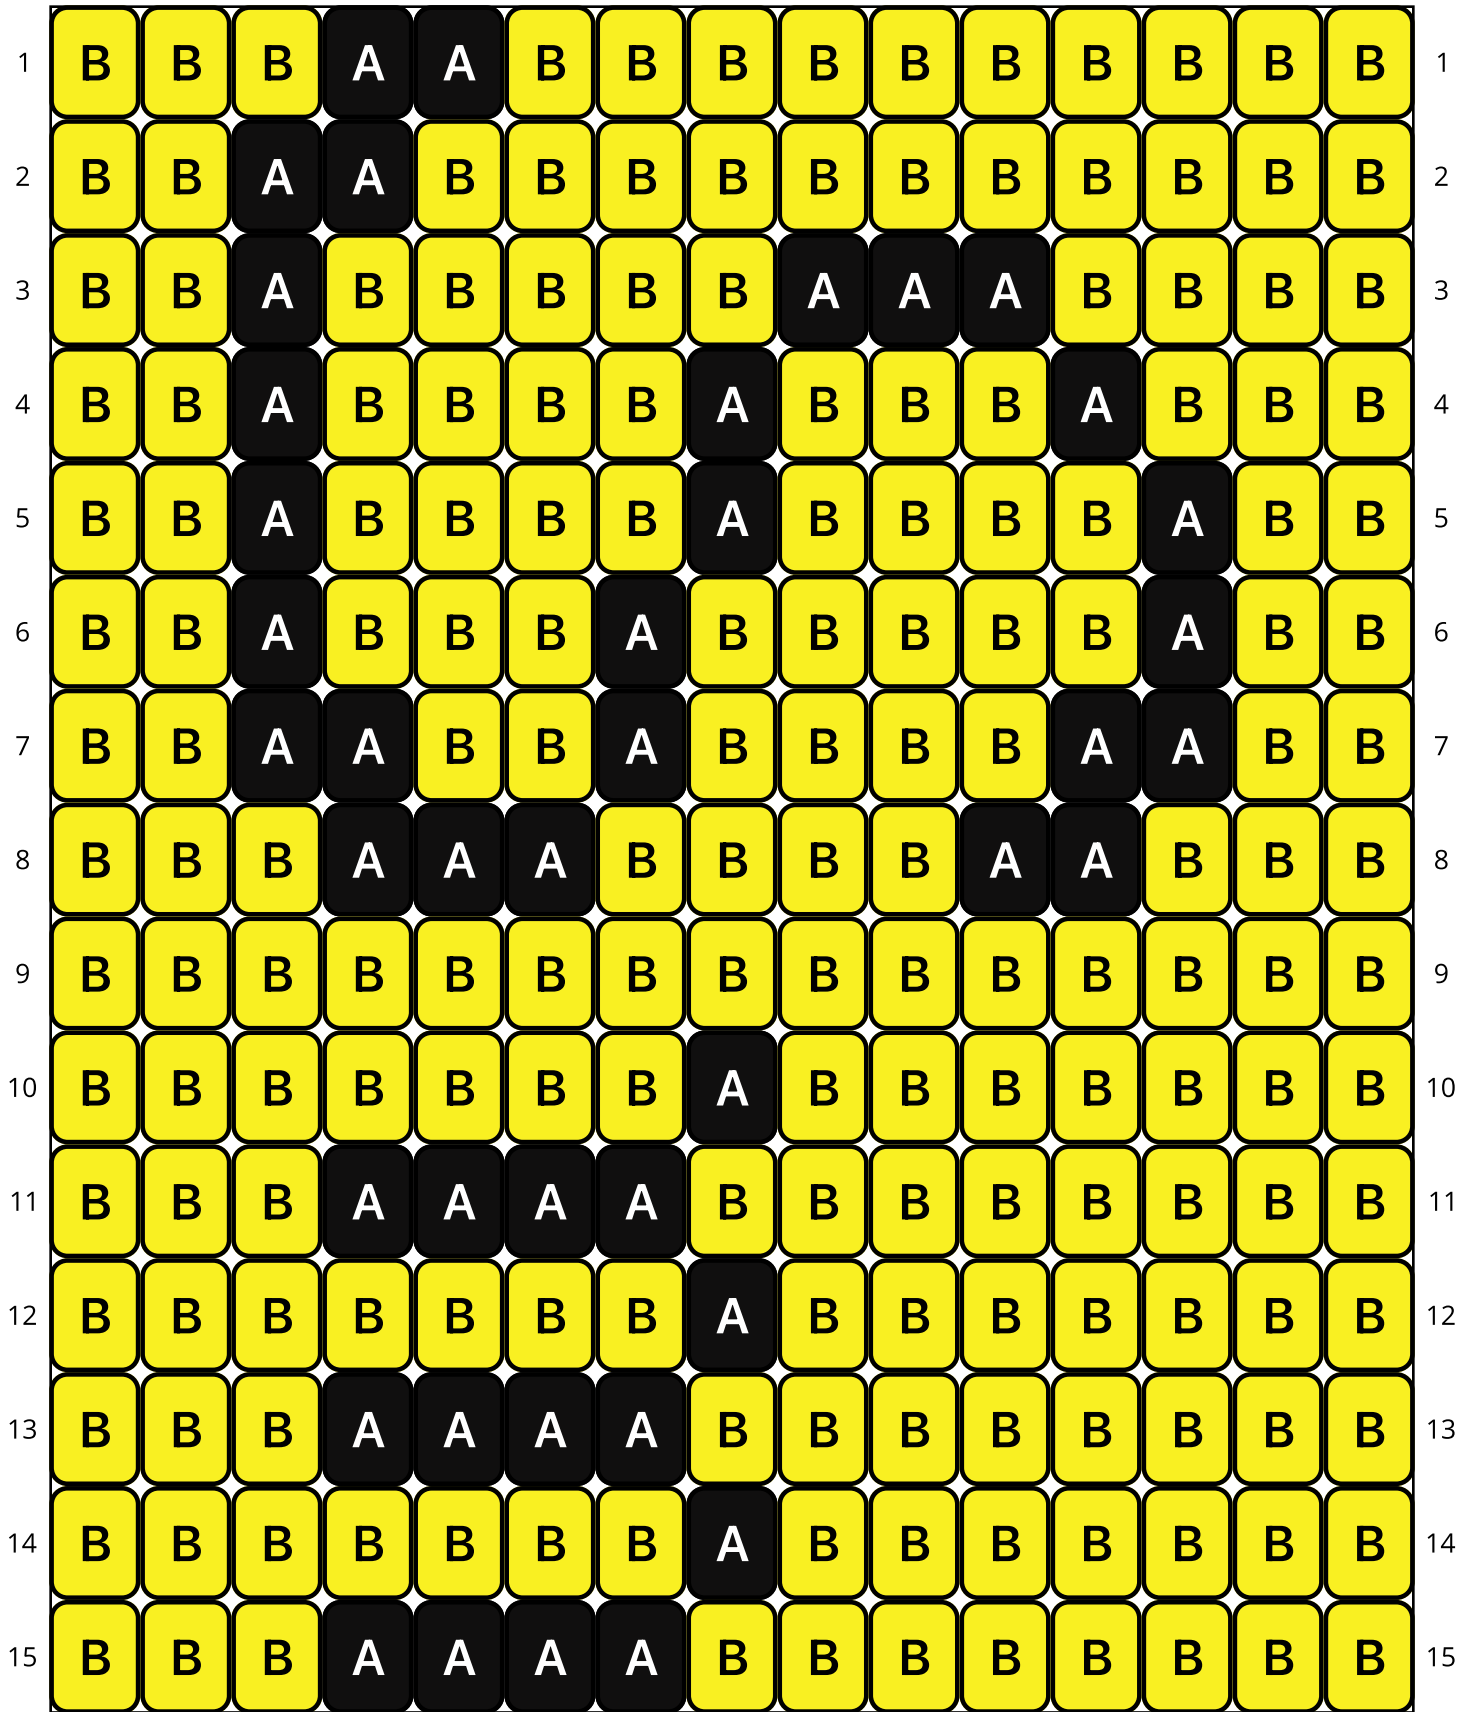

Yellow Smile

Type: Loom

Width: 15

Height: 55

Finished size: 0.8 x 3.6"

Total beads: 825

© The Pixel Zone

thepixelzone.com

Loom Bead Pattern | Personal Use ONLY | NO Selling

31	B	A	B	B	B	B	B	B	B	A	A	B	B	B	B	31
32	B	A	B	B	B	B	B	B	B	A	A	B	B	B	B	32
33	B	B	A	B	B	B	B	B	B	B	B	B	B	B	B	33
34	B	B	B	A	B	B	B	B	B	B	B	B	B	B	B	34
35	B	B	B	B	A	A	A	A	B	B	B	B	B	B	B	35
36	B	B	B	A	B	A	B	B	A	B	B	B	B	B	B	36
37	B	B	B	A	B	B	A	A	B	B	B	B	B	B	B	37
38	B	B	B	A	B	B	B	B	B	B	B	B	B	B	B	38
39	B	B	B	B	A	B	B	B	B	B	B	B	B	B	B	39
40	B	B	B	B	B	B	B	B	B	B	B	B	B	B	B	40
41	B	B	B	B	B	B	B	A	A	A	A	B	B	B	B	41
42	B	B	B	B	B	B	A	C	C	C	C	A	B	B	B	42
43	B	B	B	B	B	A	C	C	C	C	C	C	A	B	B	43
44	B	B	B	B	A	C	C	C	C	C	C	C	A	B	B	44
45	B	B	B	A	C	C	C	C	C	C	C	A	B	B	B	45

Word Chart

Starting bead: Top Left

Row 1 (R) (3)B, (2)A, (10)B

Row 2 (R) (2)B, (2)A, (11)B

Row 3 (R) (2)B, (1)A, (5)B, (3)A, (4)B

Row 4 (R) (2)B, (1)A, (4)B, (1)A, (3)B, (1)A, (3)B

Row 5 (R) (2)B, (1)A, (4)B, (1)A, (4)B, (1)A, (2)B