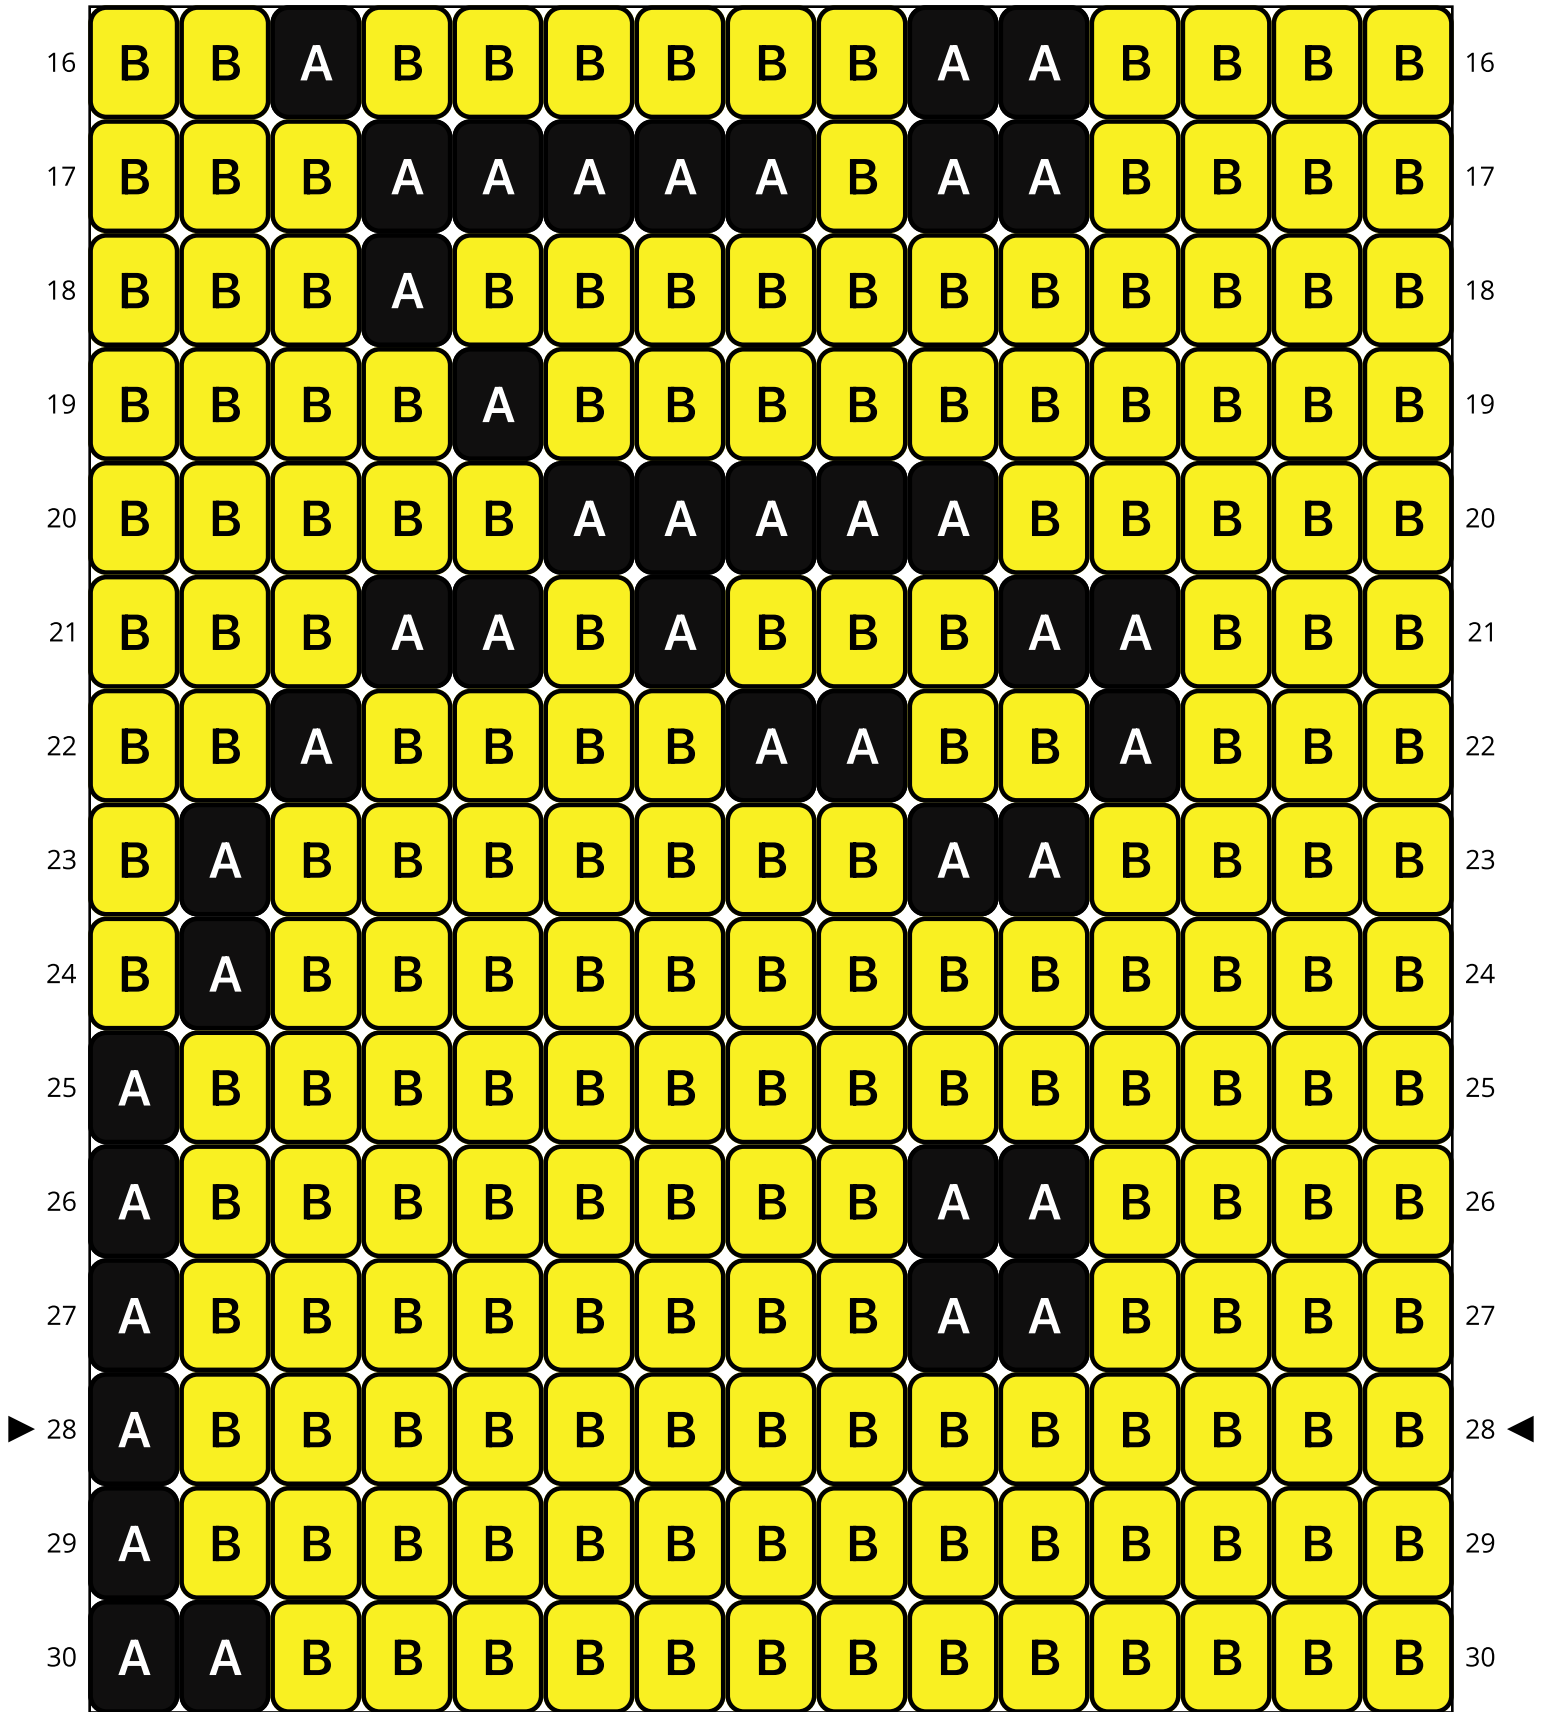

31	B	A	B	B	B	B	B	B	B	A	A	B	B	B	B	31
32	B	A	B	B	B	B	B	B	B	A	A	B	B	B	B	32
33	B	B	A	B	B	B	B	B	B	B	B	B	B	B	B	33
34	B	B	B	A	B	B	B	B	B	B	B	B	B	B	B	34
35	B	B	B	B	A	A	A	A	B	B	B	B	B	B	B	35
36	B	B	B	A	B	A	B	B	A	B	B	B	B	B	B	36
37	B	B	B	A	B	B	A	A	B	B	B	B	B	B	B	37
38	B	B	B	A	B	B	B	B	B	B	B	B	B	B	B	38
39	B	B	B	B	A	B	B	B	B	B	B	B	B	B	B	39
40	B	B	B	B	B	B	B	B	B	B	B	B	B	B	B	40
41	B	B	B	B	B	B	B	A	A	A	A	B	B	B	B	41
42	B	B	B	B	B	B	A	C	C	C	C	A	B	B	B	42
43	B	B	B	B	B	A	C	C	C	C	C	C	A	B	B	43
44	B	B	B	B	A	C	C	C	C	C	C	C	A	B	B	44
45	B	B	B	A	C	C	C	C	C	C	C	A	B	B	B	45